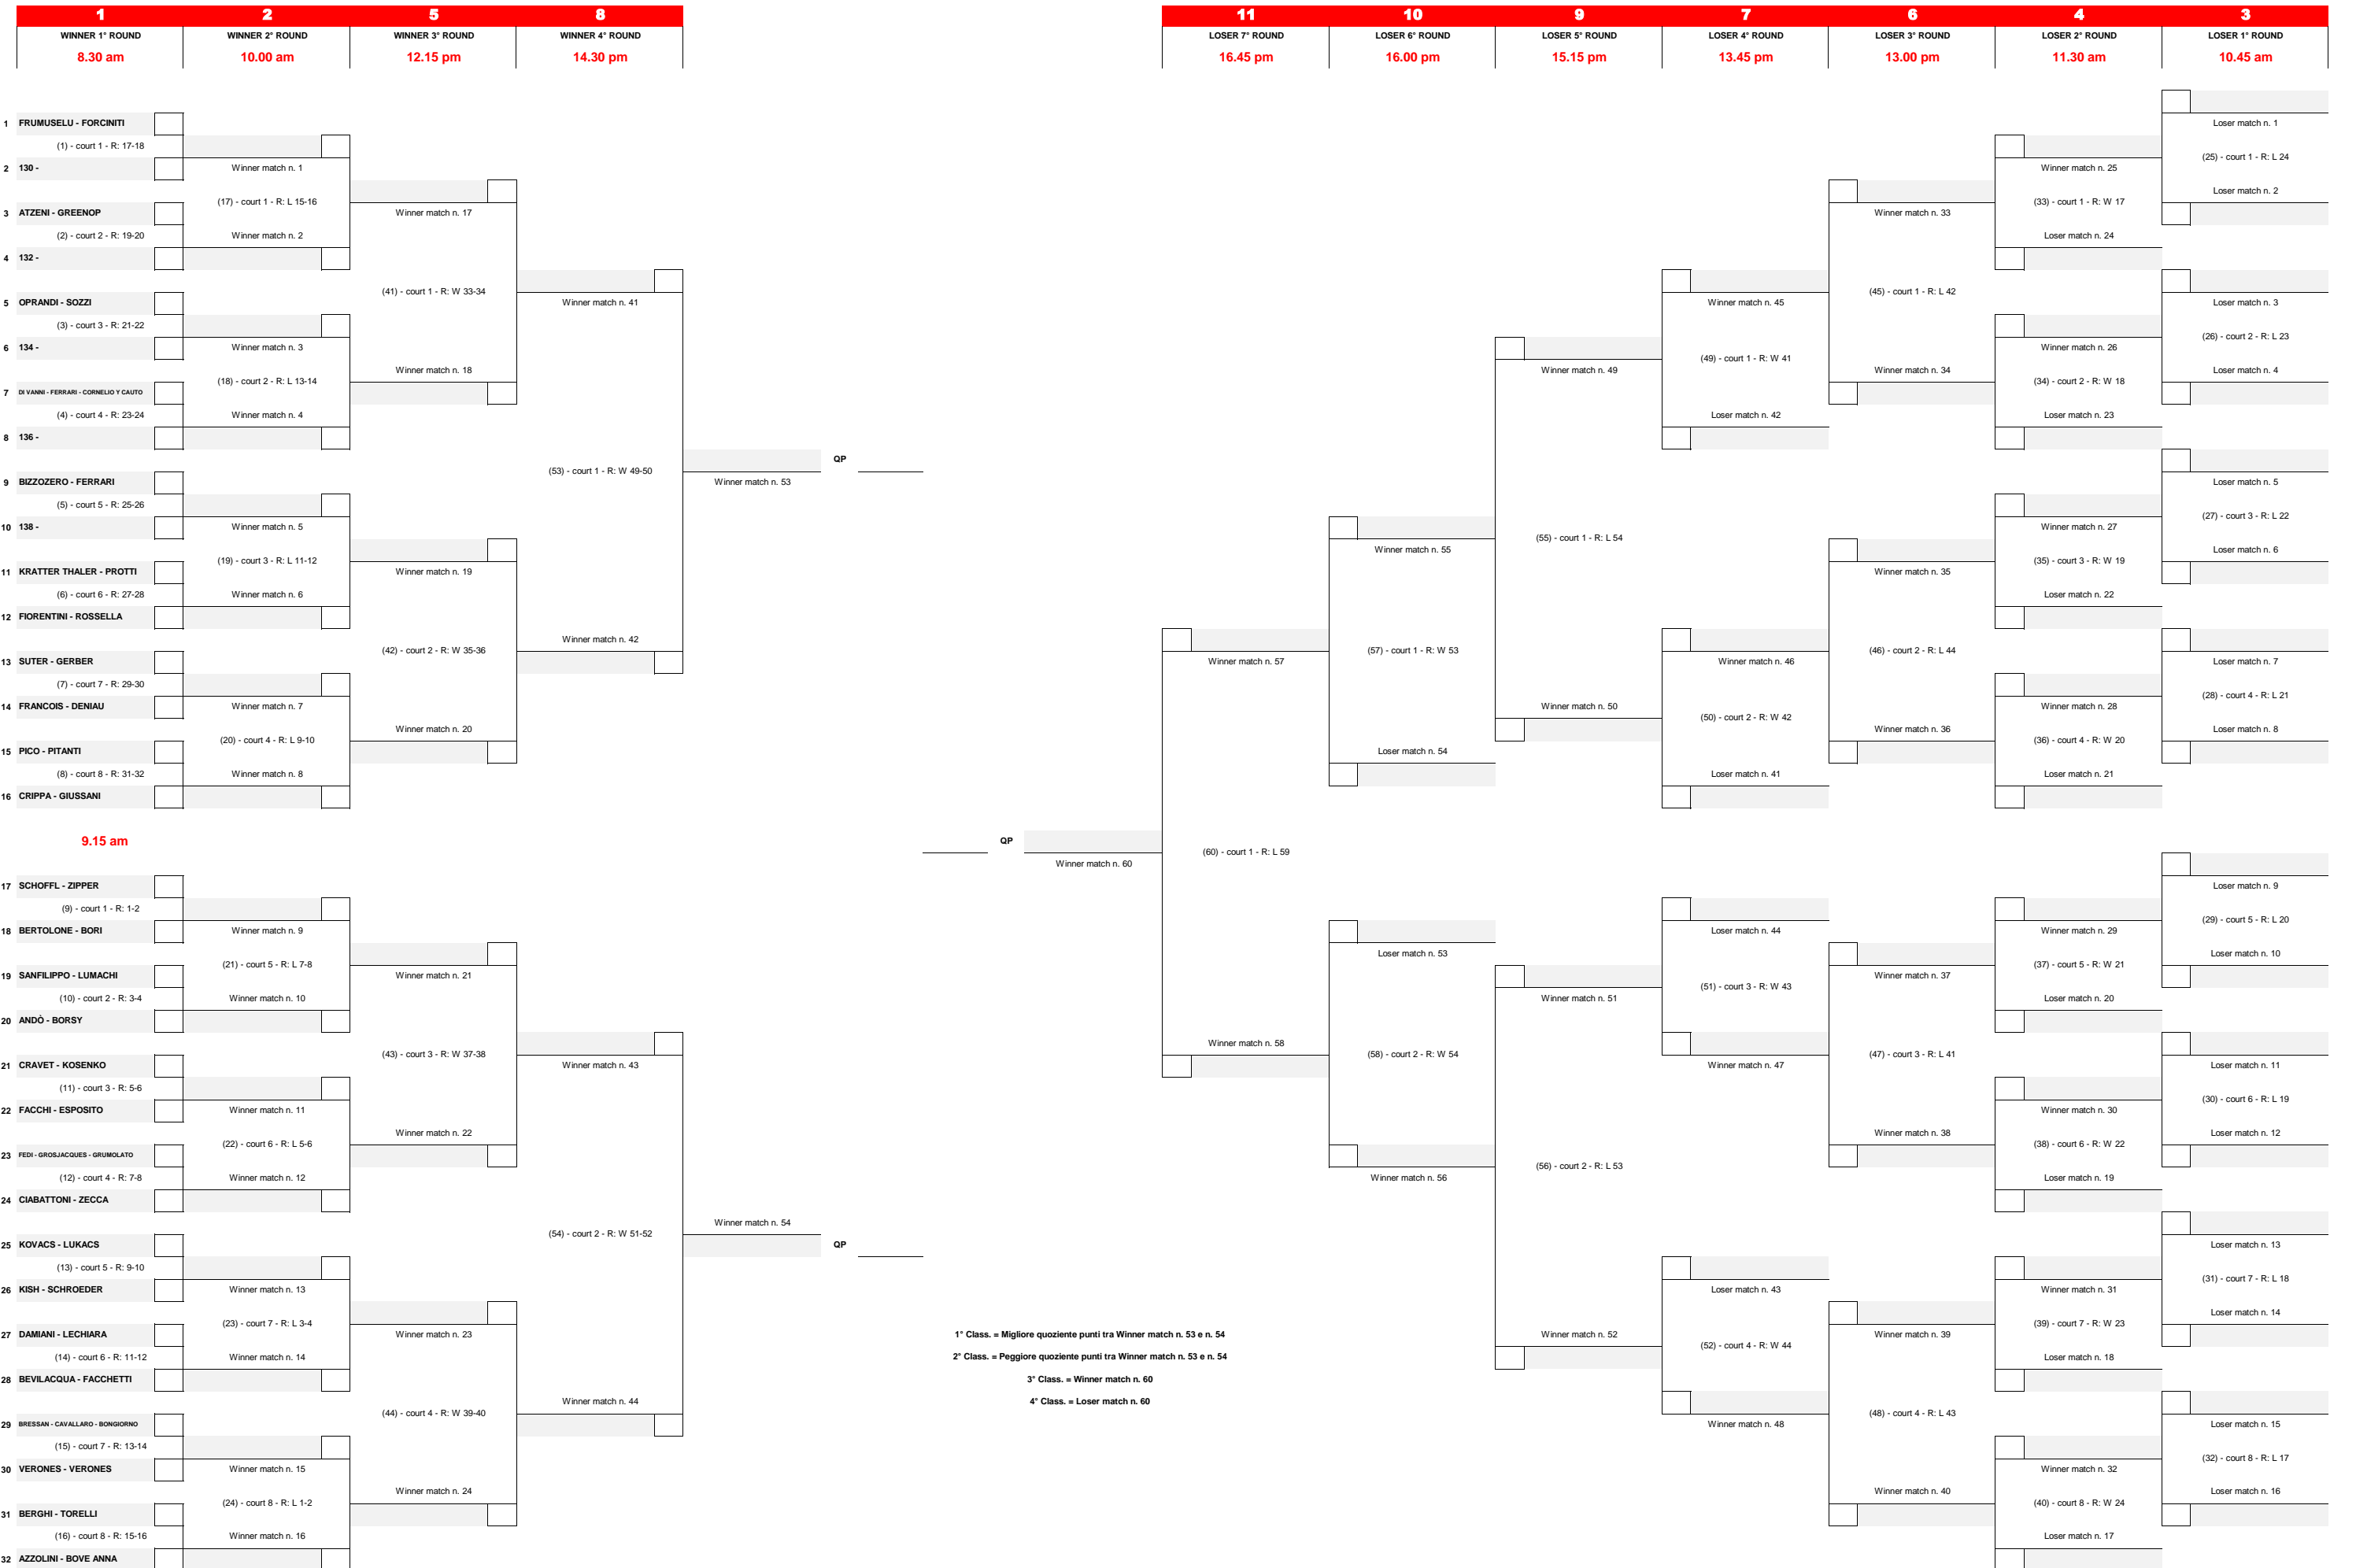

Mizuno Beach Volley Marathon - 2x2 Male - Main draw "5-M"

Qualification day: Friday