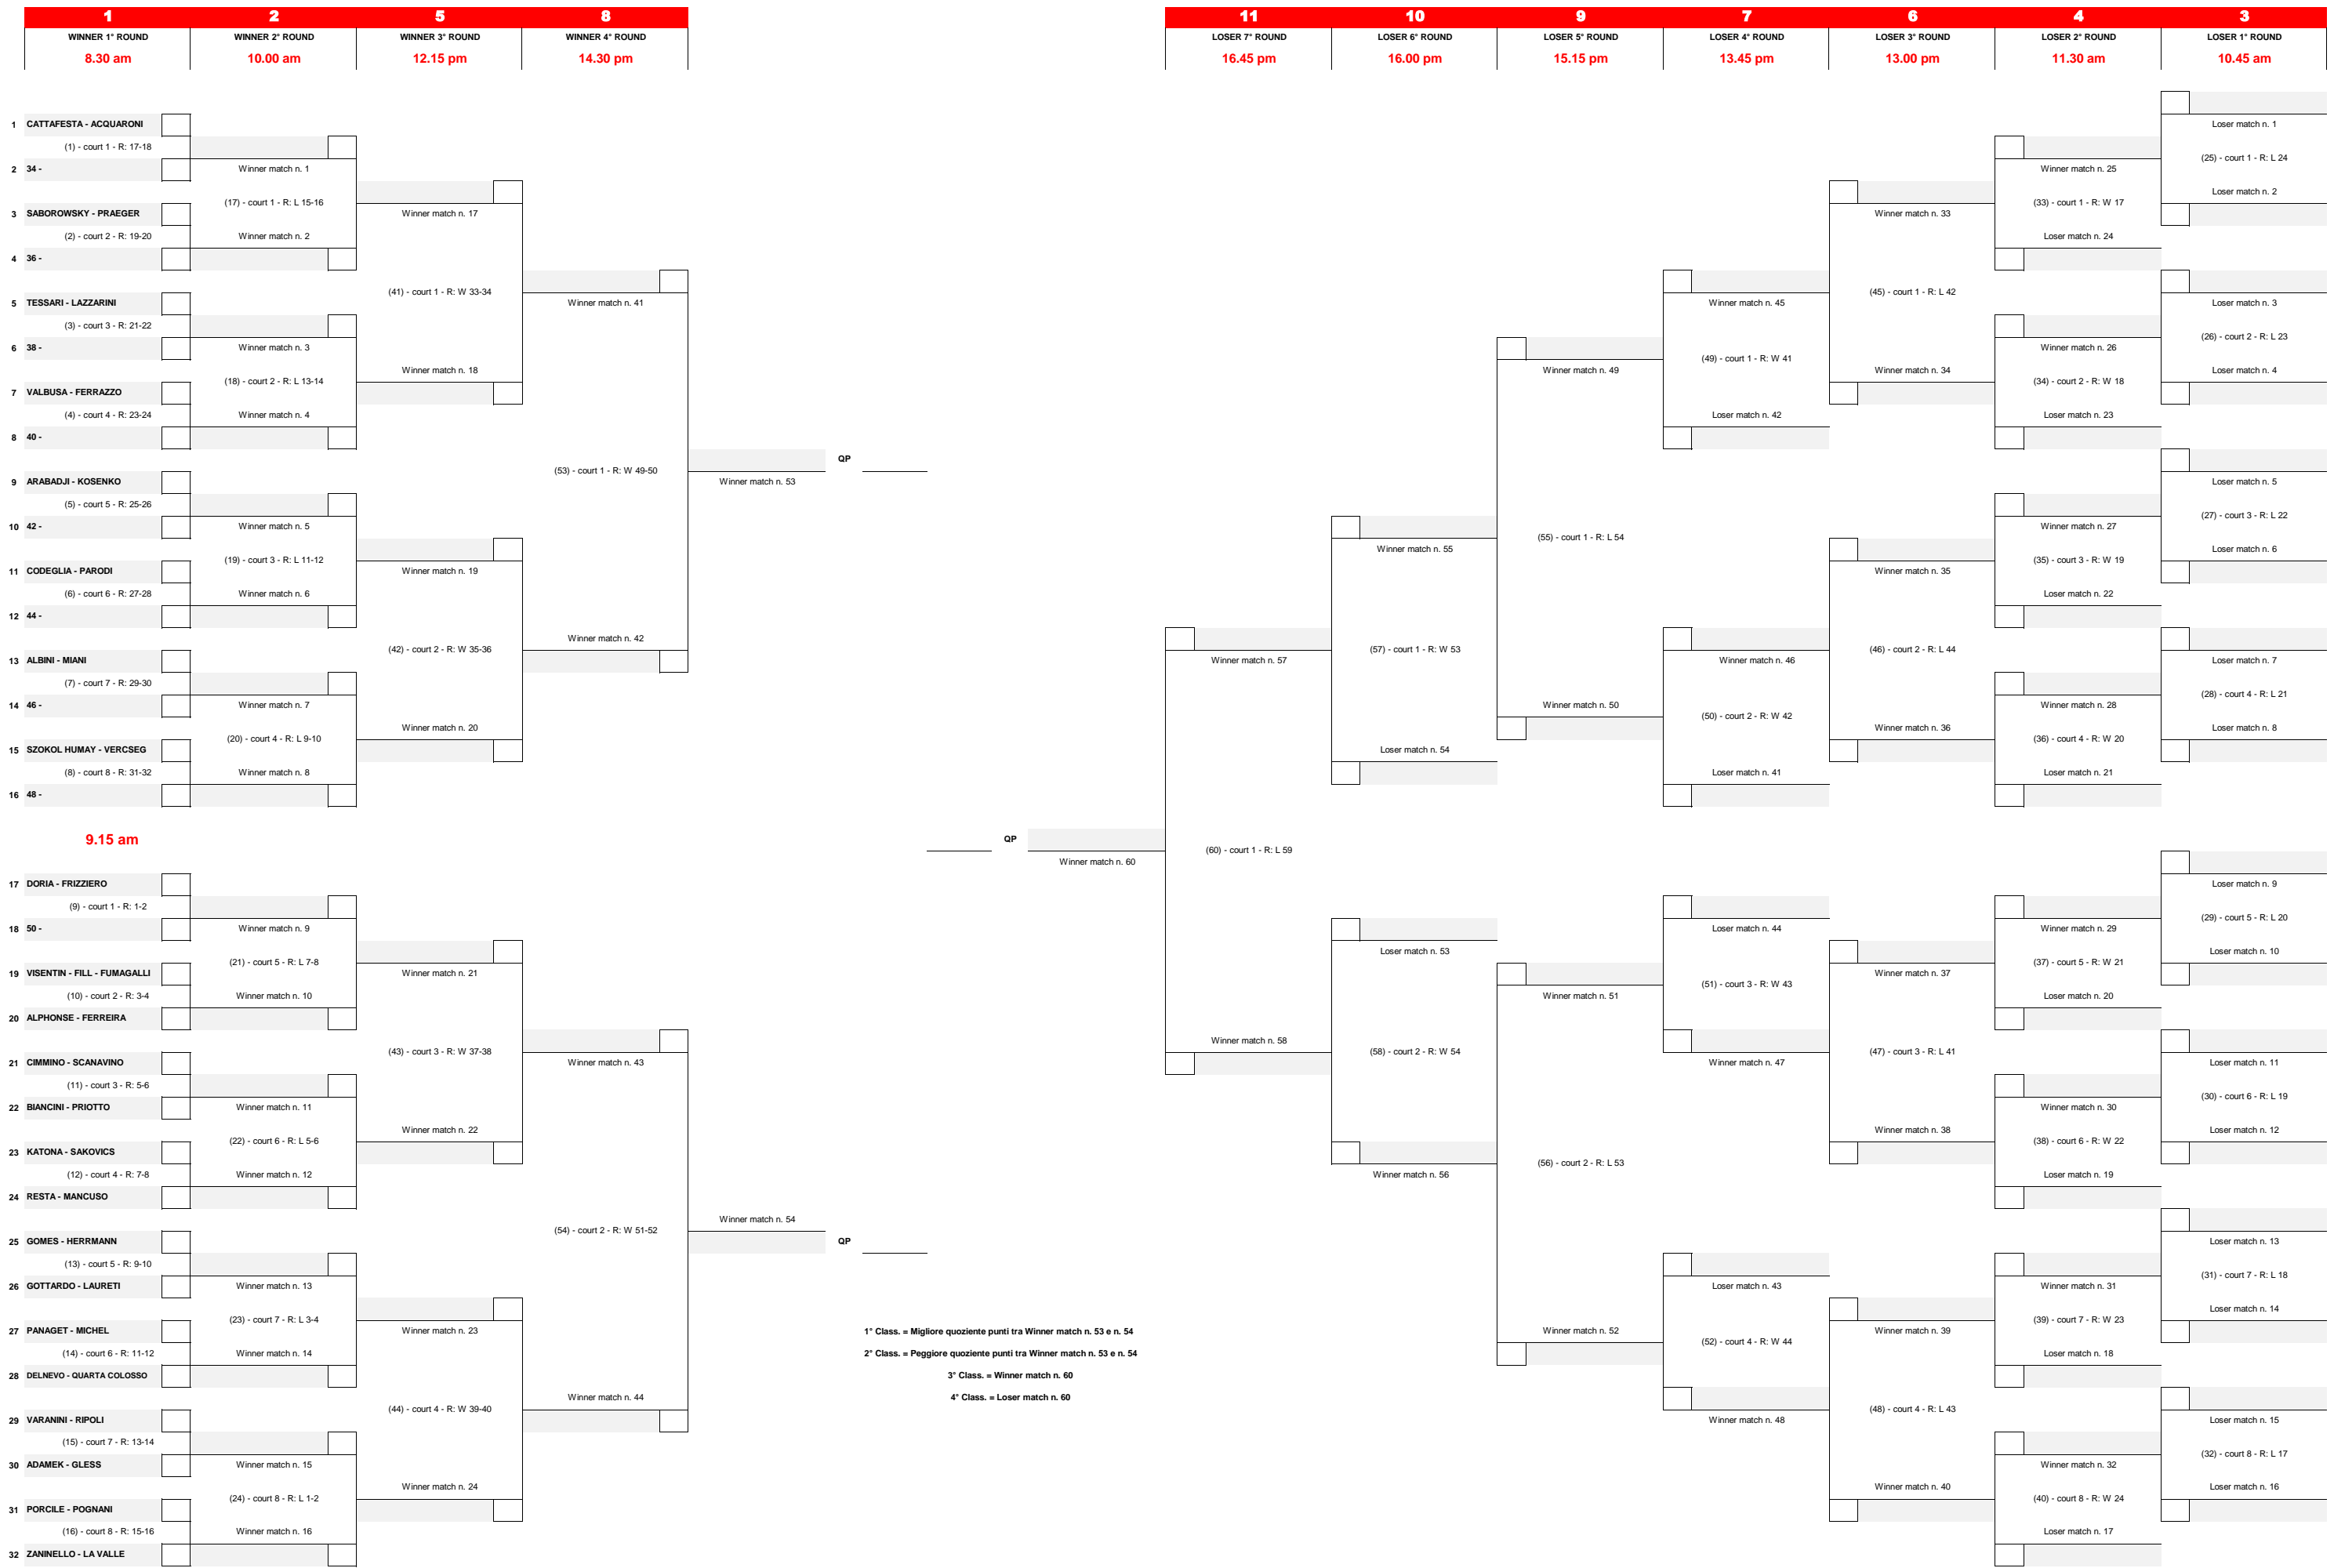

Mizuno Beach Volley Marathon - 2x2 Male - Main draw "1-M"

Qualification day: Friday

Mizuno Beach Volley Marathon - 2x2 Male - Main draw "3-M"

Qualification day: Friday

Mizuno Beach Volley Marathon - 2x2 Male - Main draw "4-M"

Qualification day: Friday

Mizuno Beach Volley Marathon - 2x2 Male - Main draw "5-M"

Qualification day: Friday

Mizuno Beach Volley Marathon - 2x2 Female - Main draw "1-F"

Qualification day: Friday

Mizuno Beach Volley Marathon - 2x2 Female - Main draw "2-F"

Qualification day: Friday

Mizuno Beach Volley Marathon - 2x2 Female - Main draw "3-F"

Qualification day: Friday