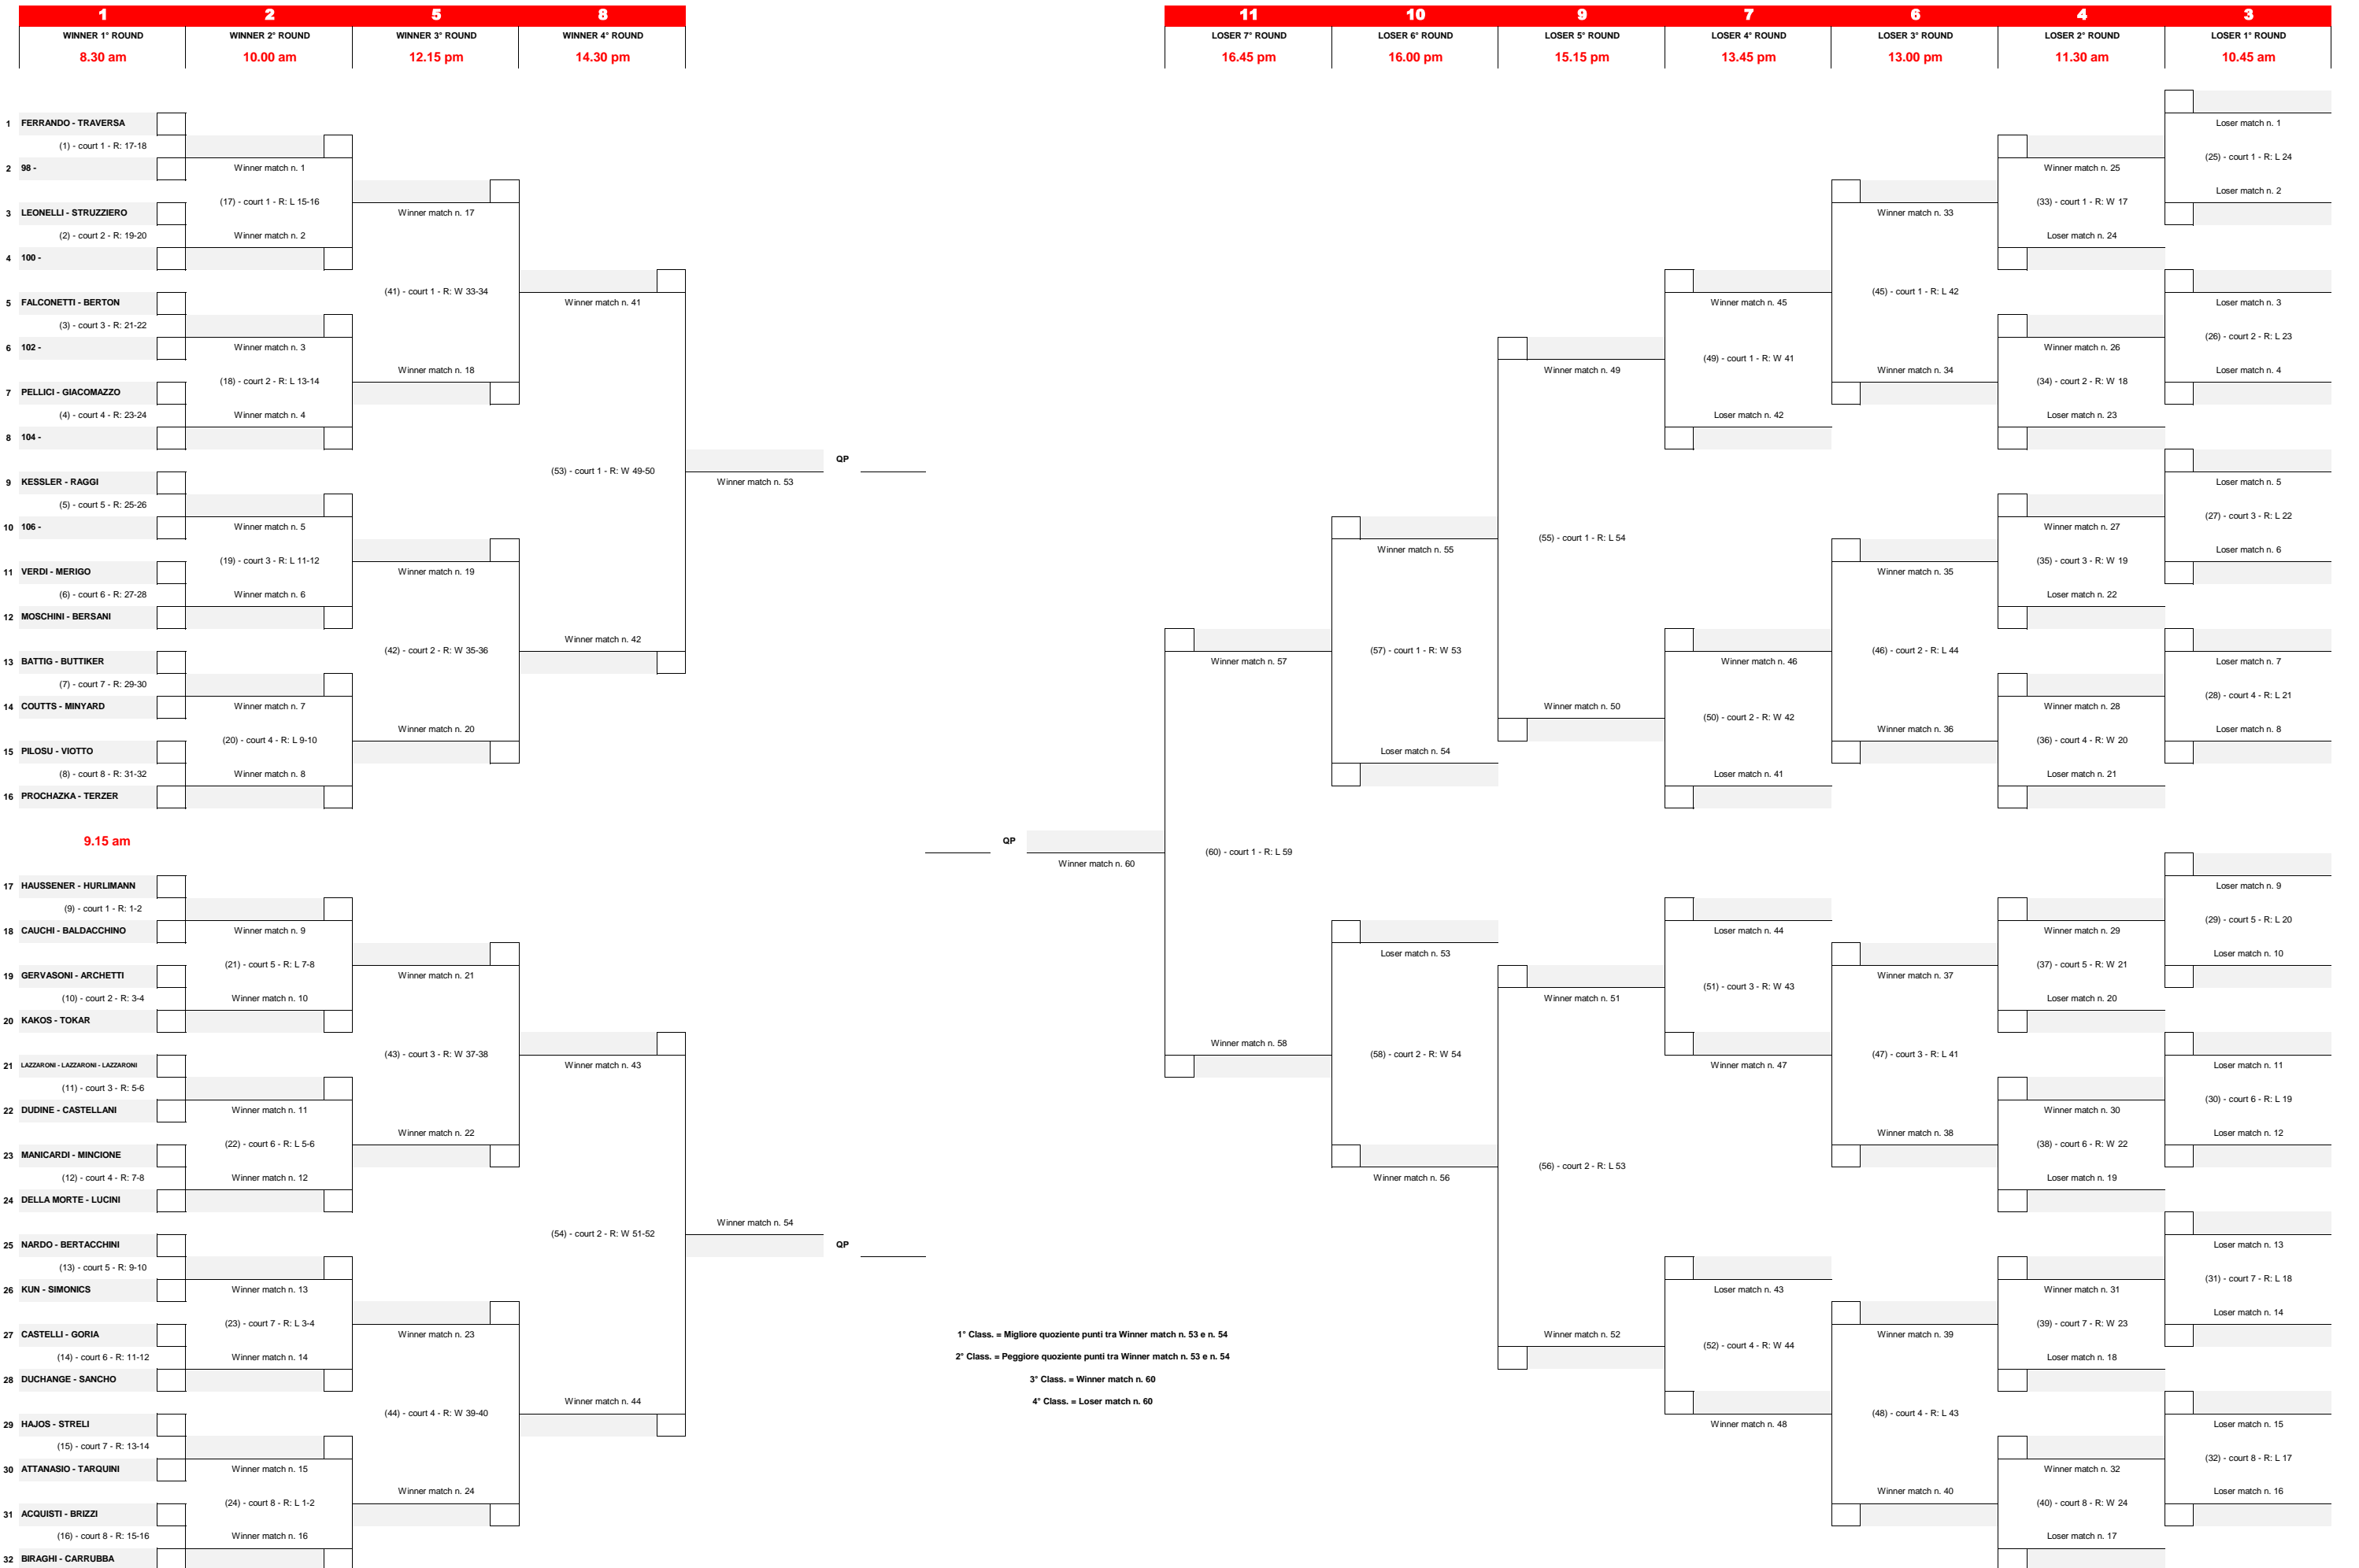

Mizuno Beach Volley Marathon - 2x2 Male - Main draw "4-M"

Qualification day: Friday