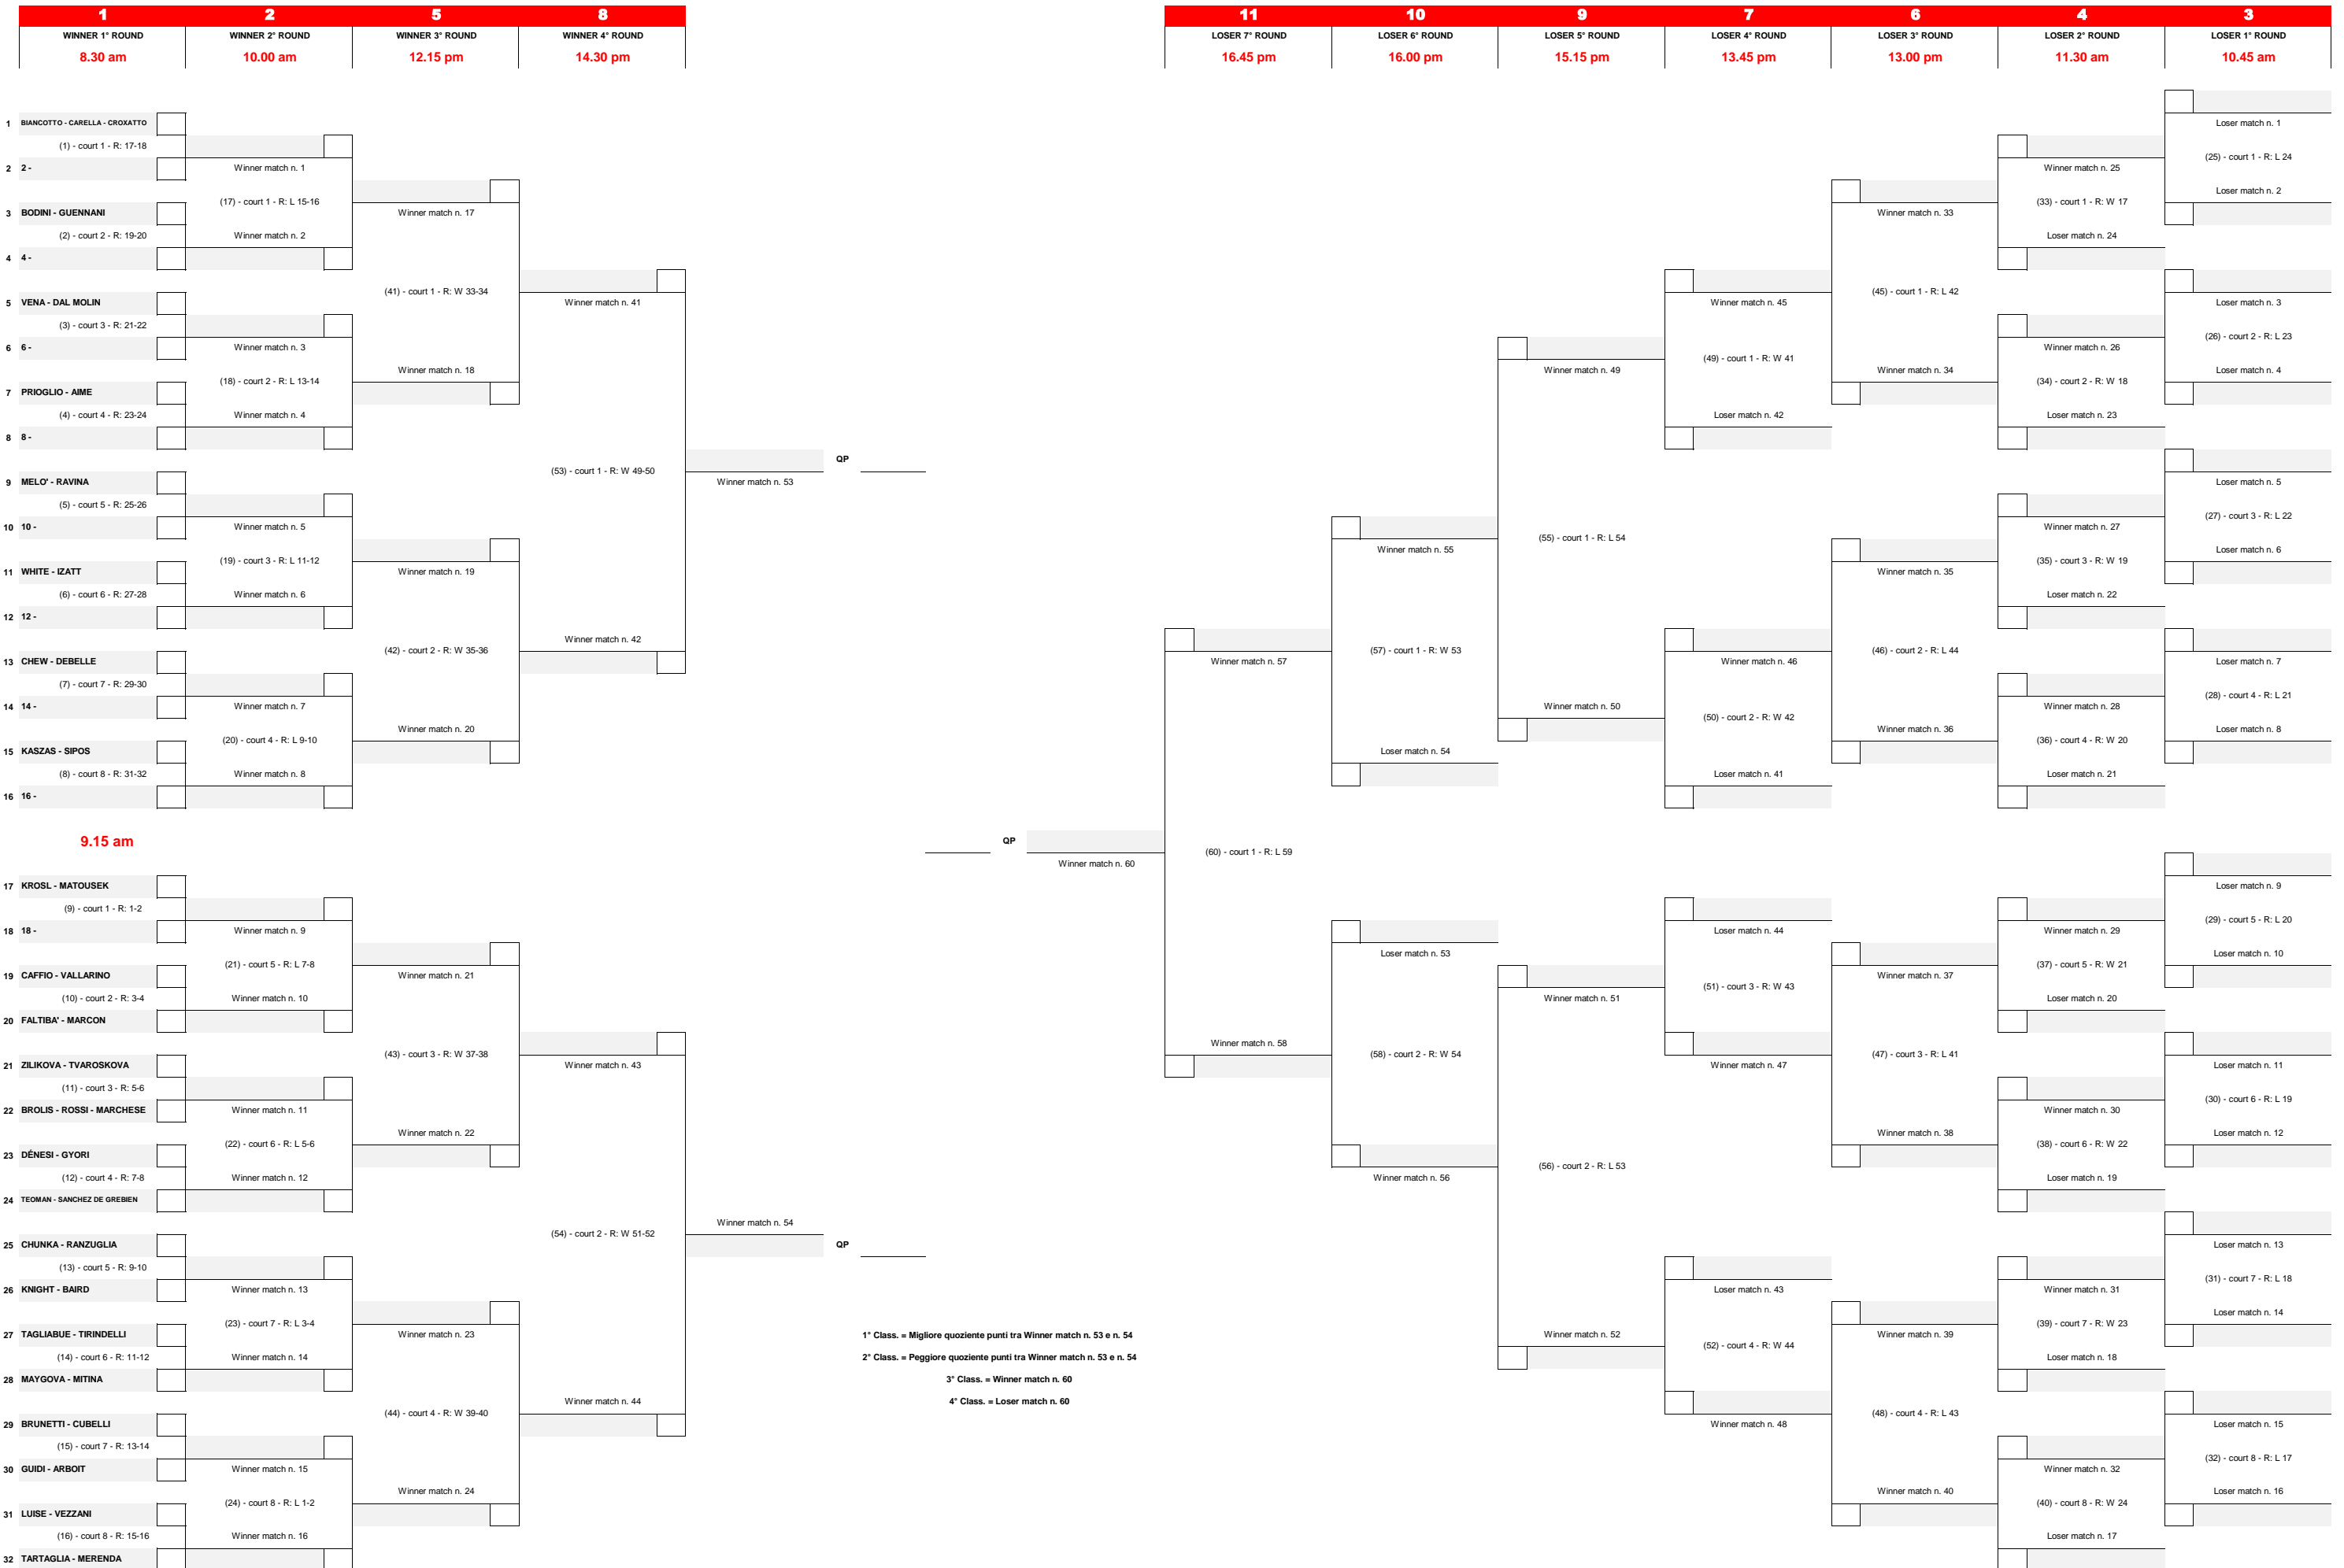

Mizuno Beach Volley Marathon - 2x2 Male - Main draw "1-M"

Qualification day: Friday

Mizuno Beach Volley Marathon - 2x2 Male - Main draw "3-M"

Qualification day: Friday

Mizuno Beach Volley Marathon - 2x2 Male - Main draw "4-M"

Qualification day: Friday

Mizuno Beach Volley Marathon - 2x2 Male - Main draw "5-M"

Qualification day: Friday

Mizuno Beach Volley Marathon - 2x2 Female - Main draw "1-F"

Qualification day: Friday

Mizuno Beach Volley Marathon - 2x2 Female - Main draw "2-F"

Qualification day: Friday

Mizuno Beach Volley Marathon - 2x2 Female - Main draw "3-F"

Qualification day: Friday