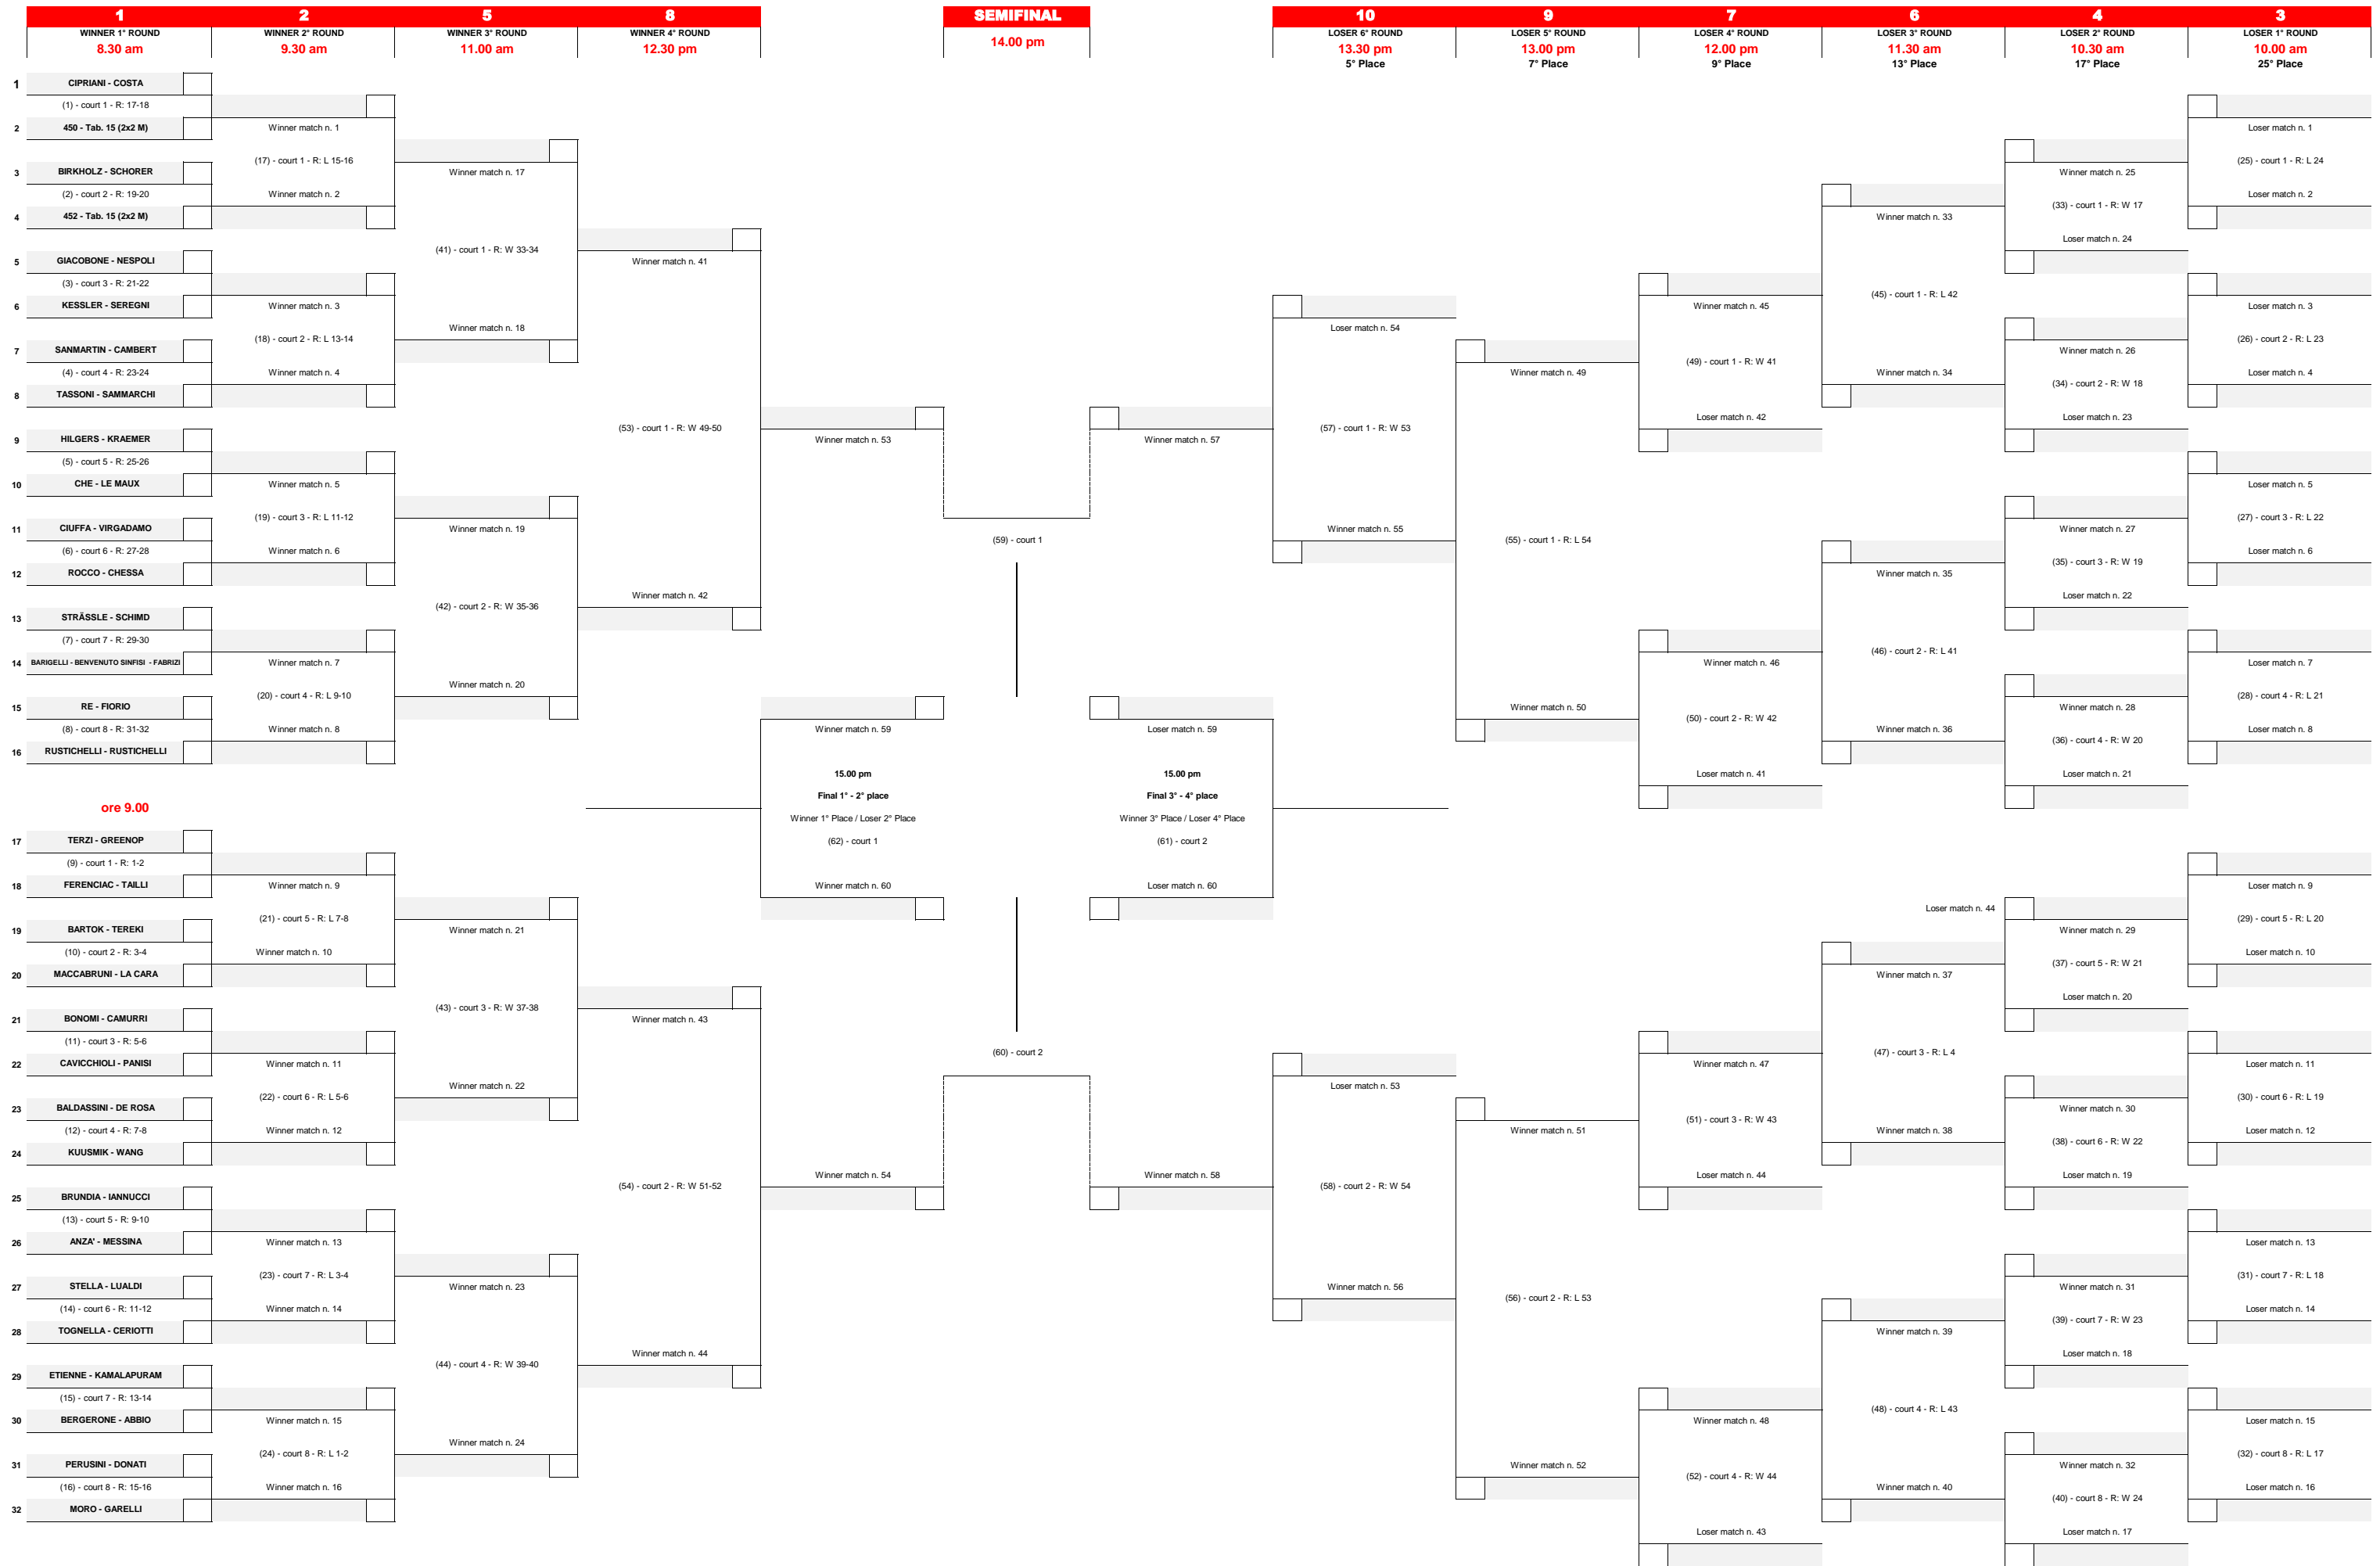

Qualification day: Friday

Mizuno Beach Volley Marathon - 2x2 Male - Main draw "14-M"

Qualification day: Friday

Mizuno Beach Volley Marathon - 2x2 Male - Main draw "15-M"

Qualification day: Friday

Mizuno Beach Volley Marathon - 2x2 Male - Main draw "16-M"