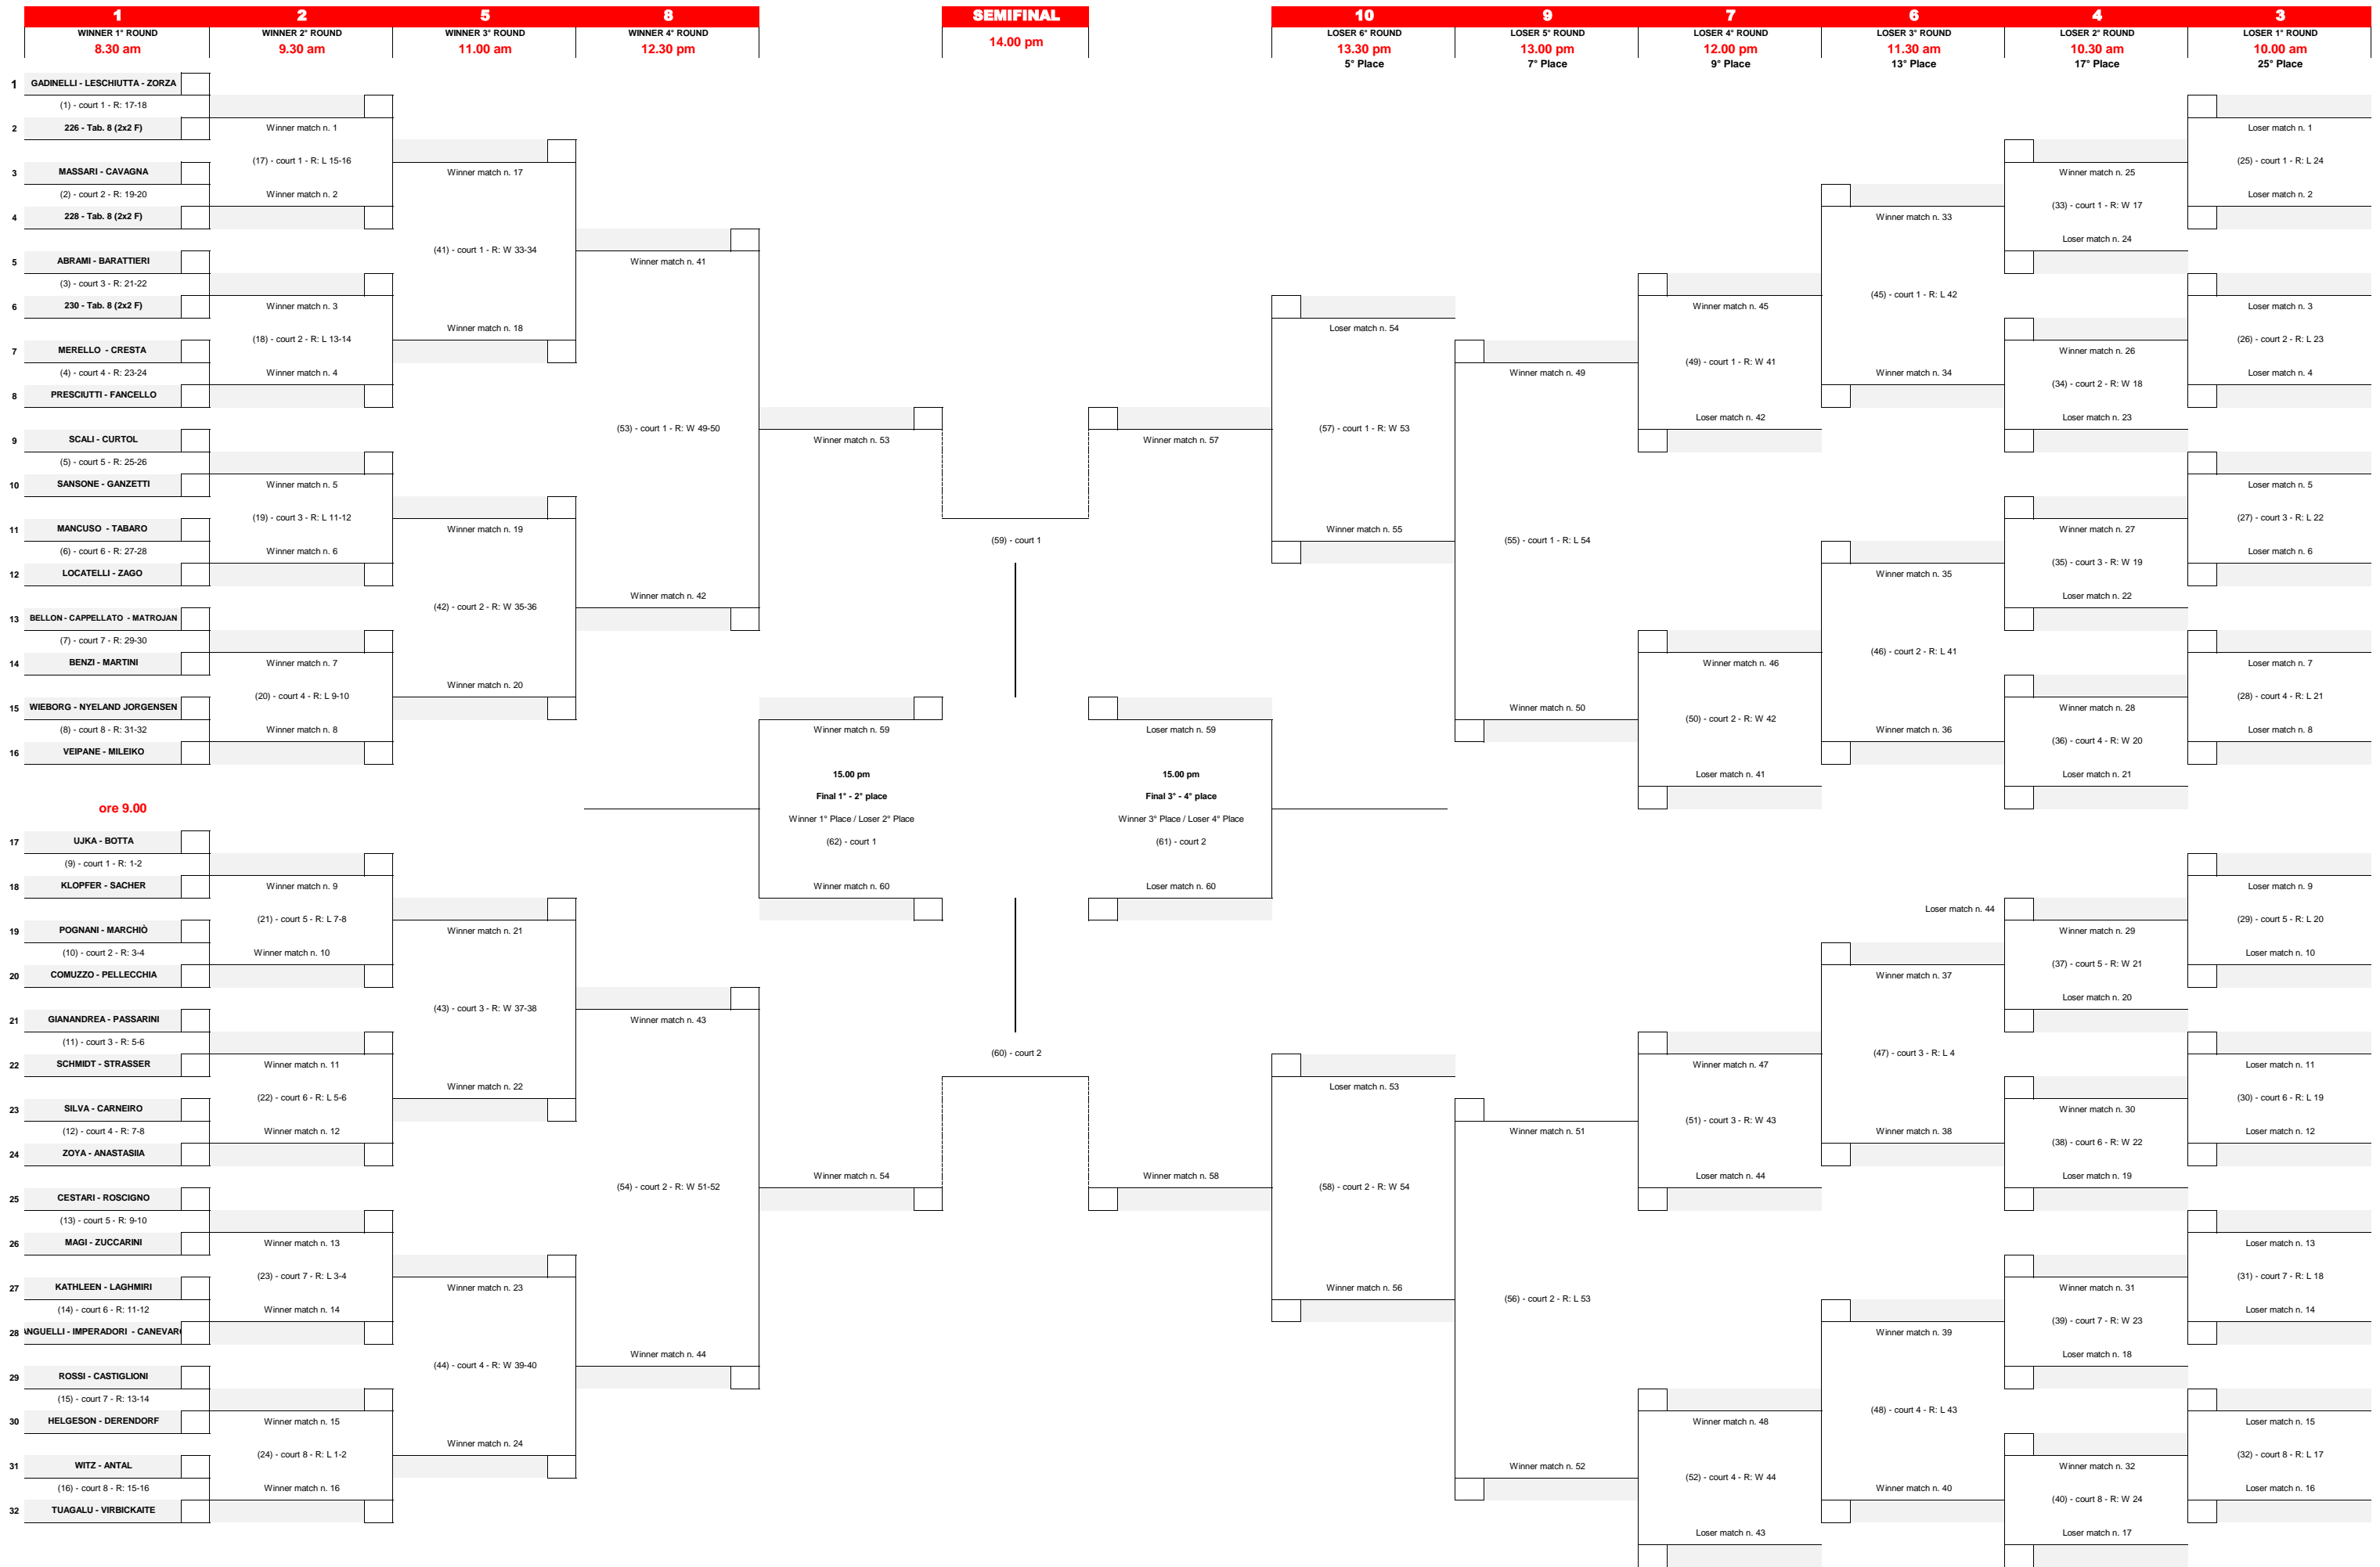

Mizuno Beach Volley Marathon - 2x2 Female - Main draw "8-M"

Qualification day: Friday