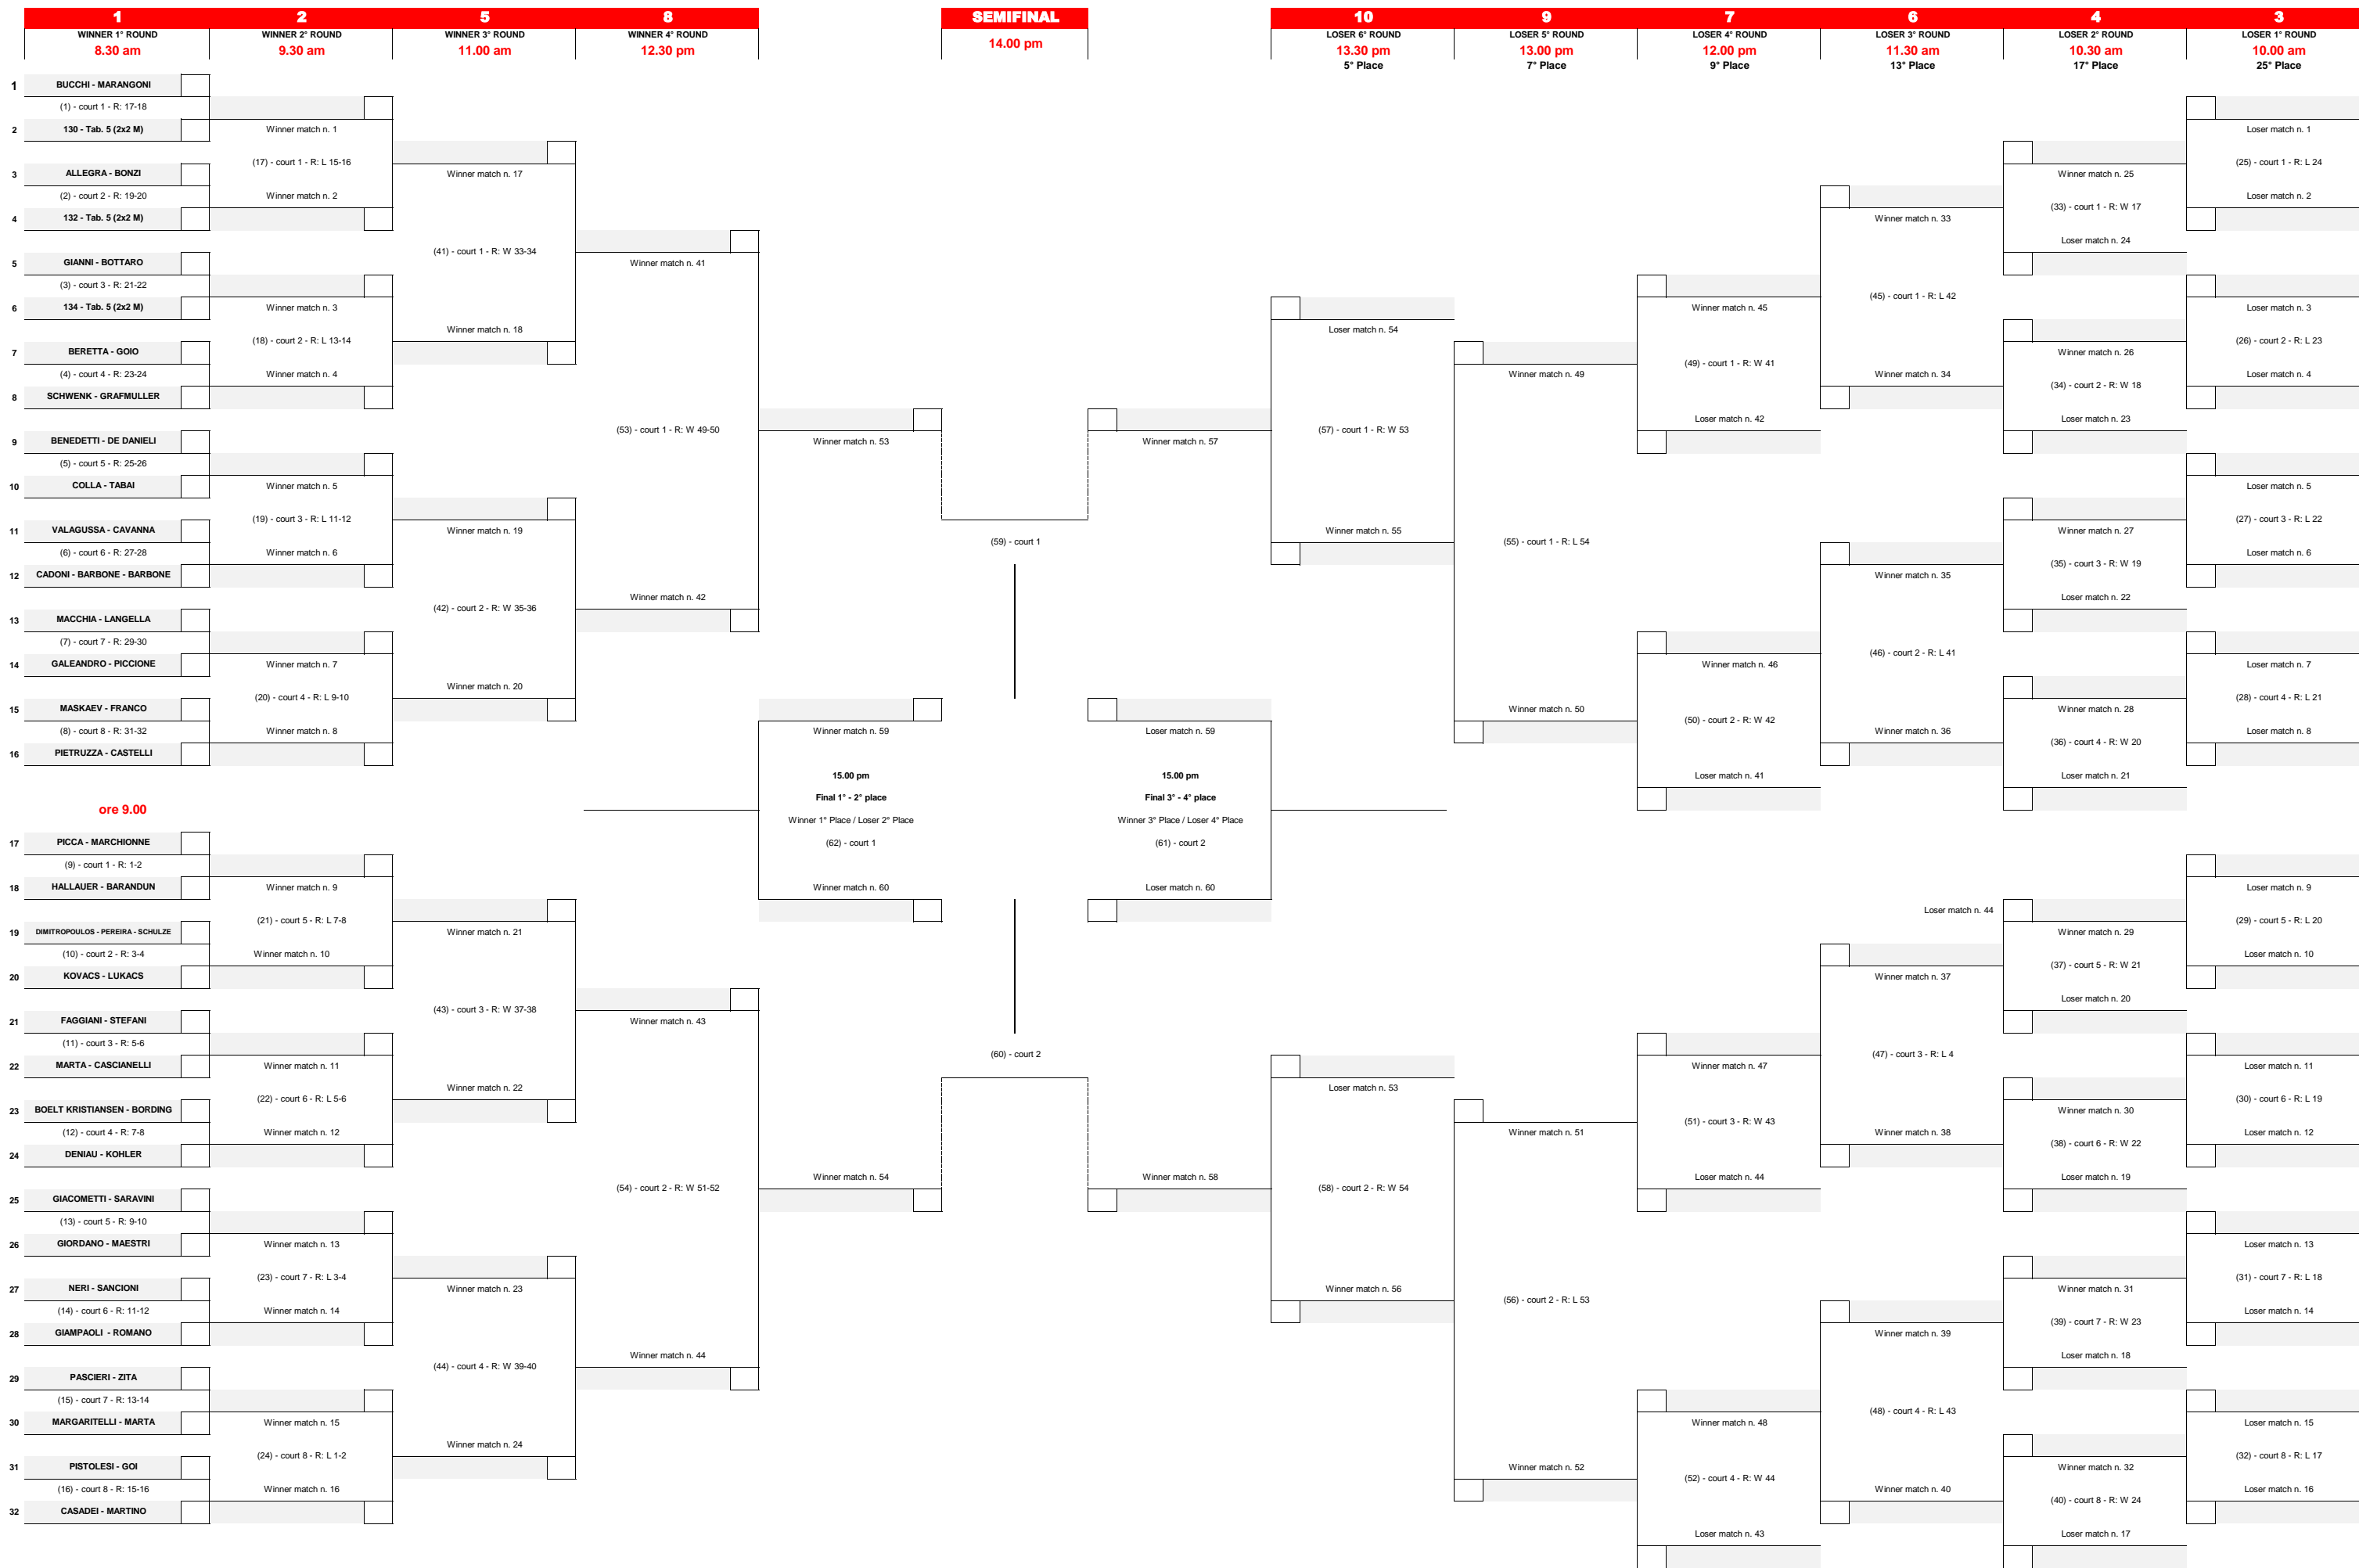

Mizuno Beach Volley Marathon - 2x2 Male - Main draw "1-M"

Qualification day: Friday

Mizuno Beach Volley Marathon - 2x2 Male - Main draw "2-M"

Qualification day: Friday

Mizuno Beach Volley Marathon - 2x2 Male - Main draw "3-M"

Qualification day: Friday

Mizuno Beach Volley Marathon - 2x2 Male - Main draw "4-M"

Qualification day: Friday

Mizuno Beach Volley Marathon - 2x2 Male - Main draw "5-M"

Qualification day: Friday

Mizuno Beach Volley Marathon - 2x2 Male - Main draw "6-M"