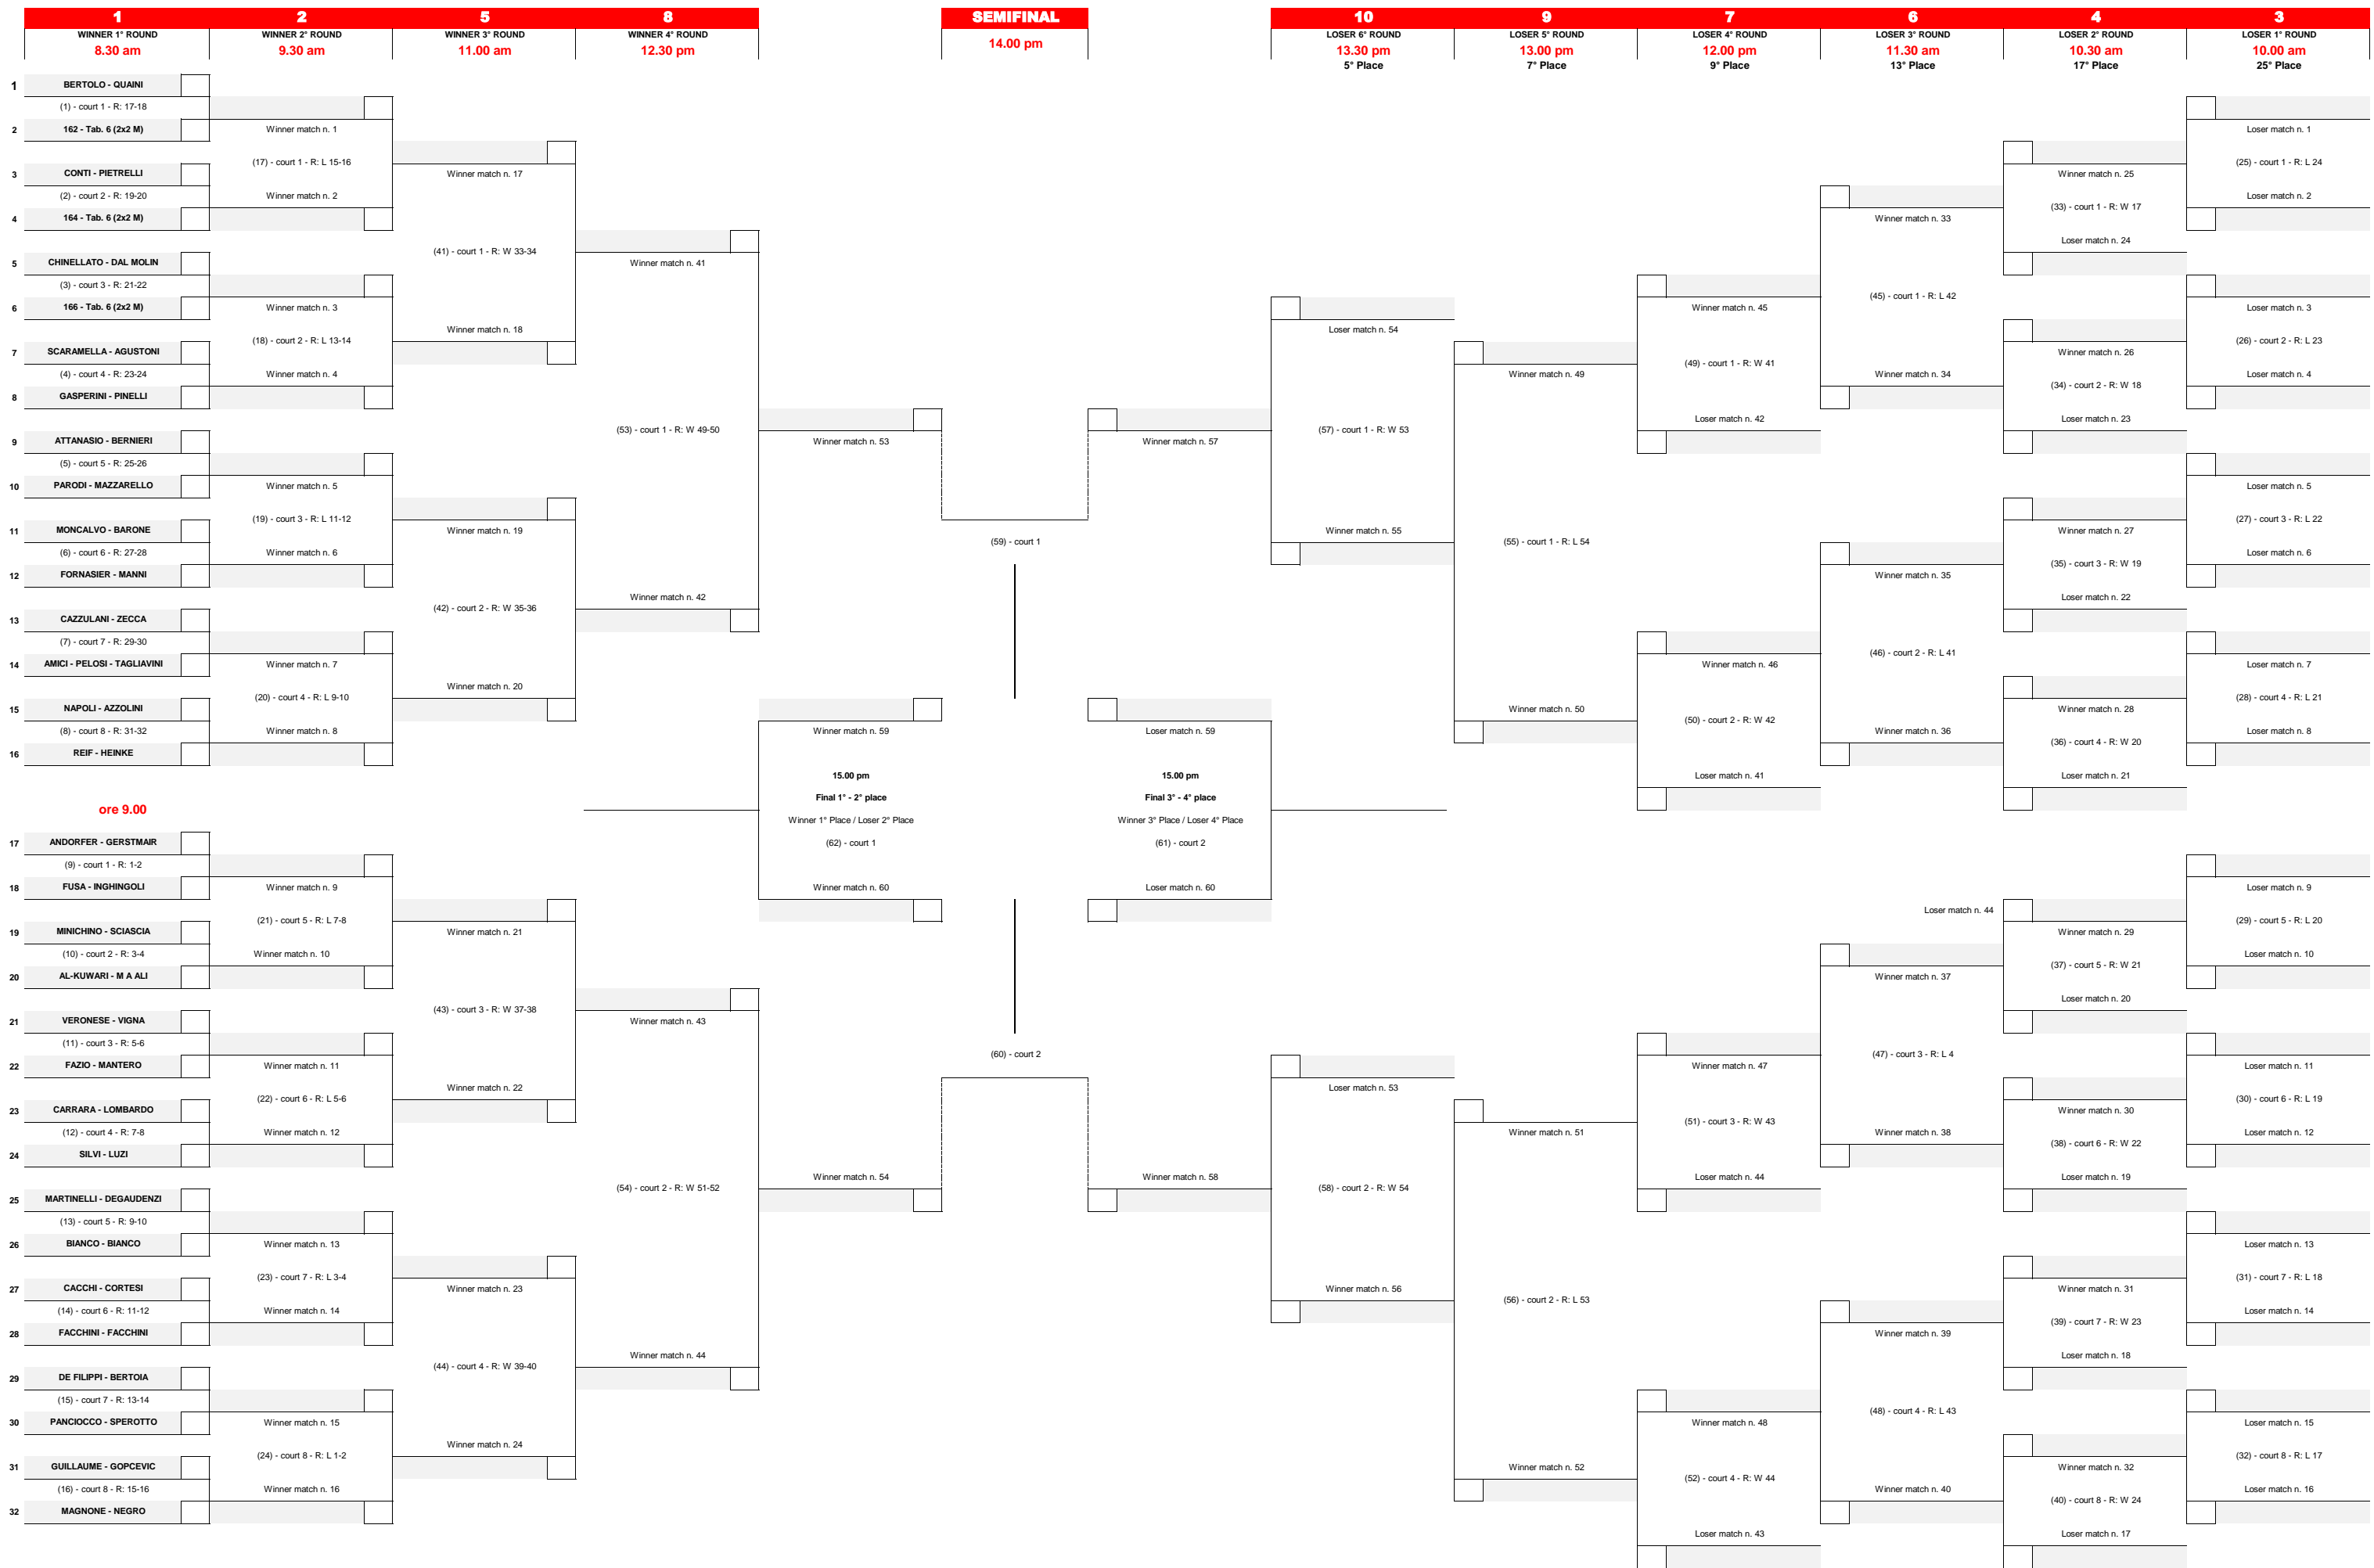

Mizuno Beach Volley Marathon - 2x2 Male - Main draw "6-M"

Qualification day: Friday