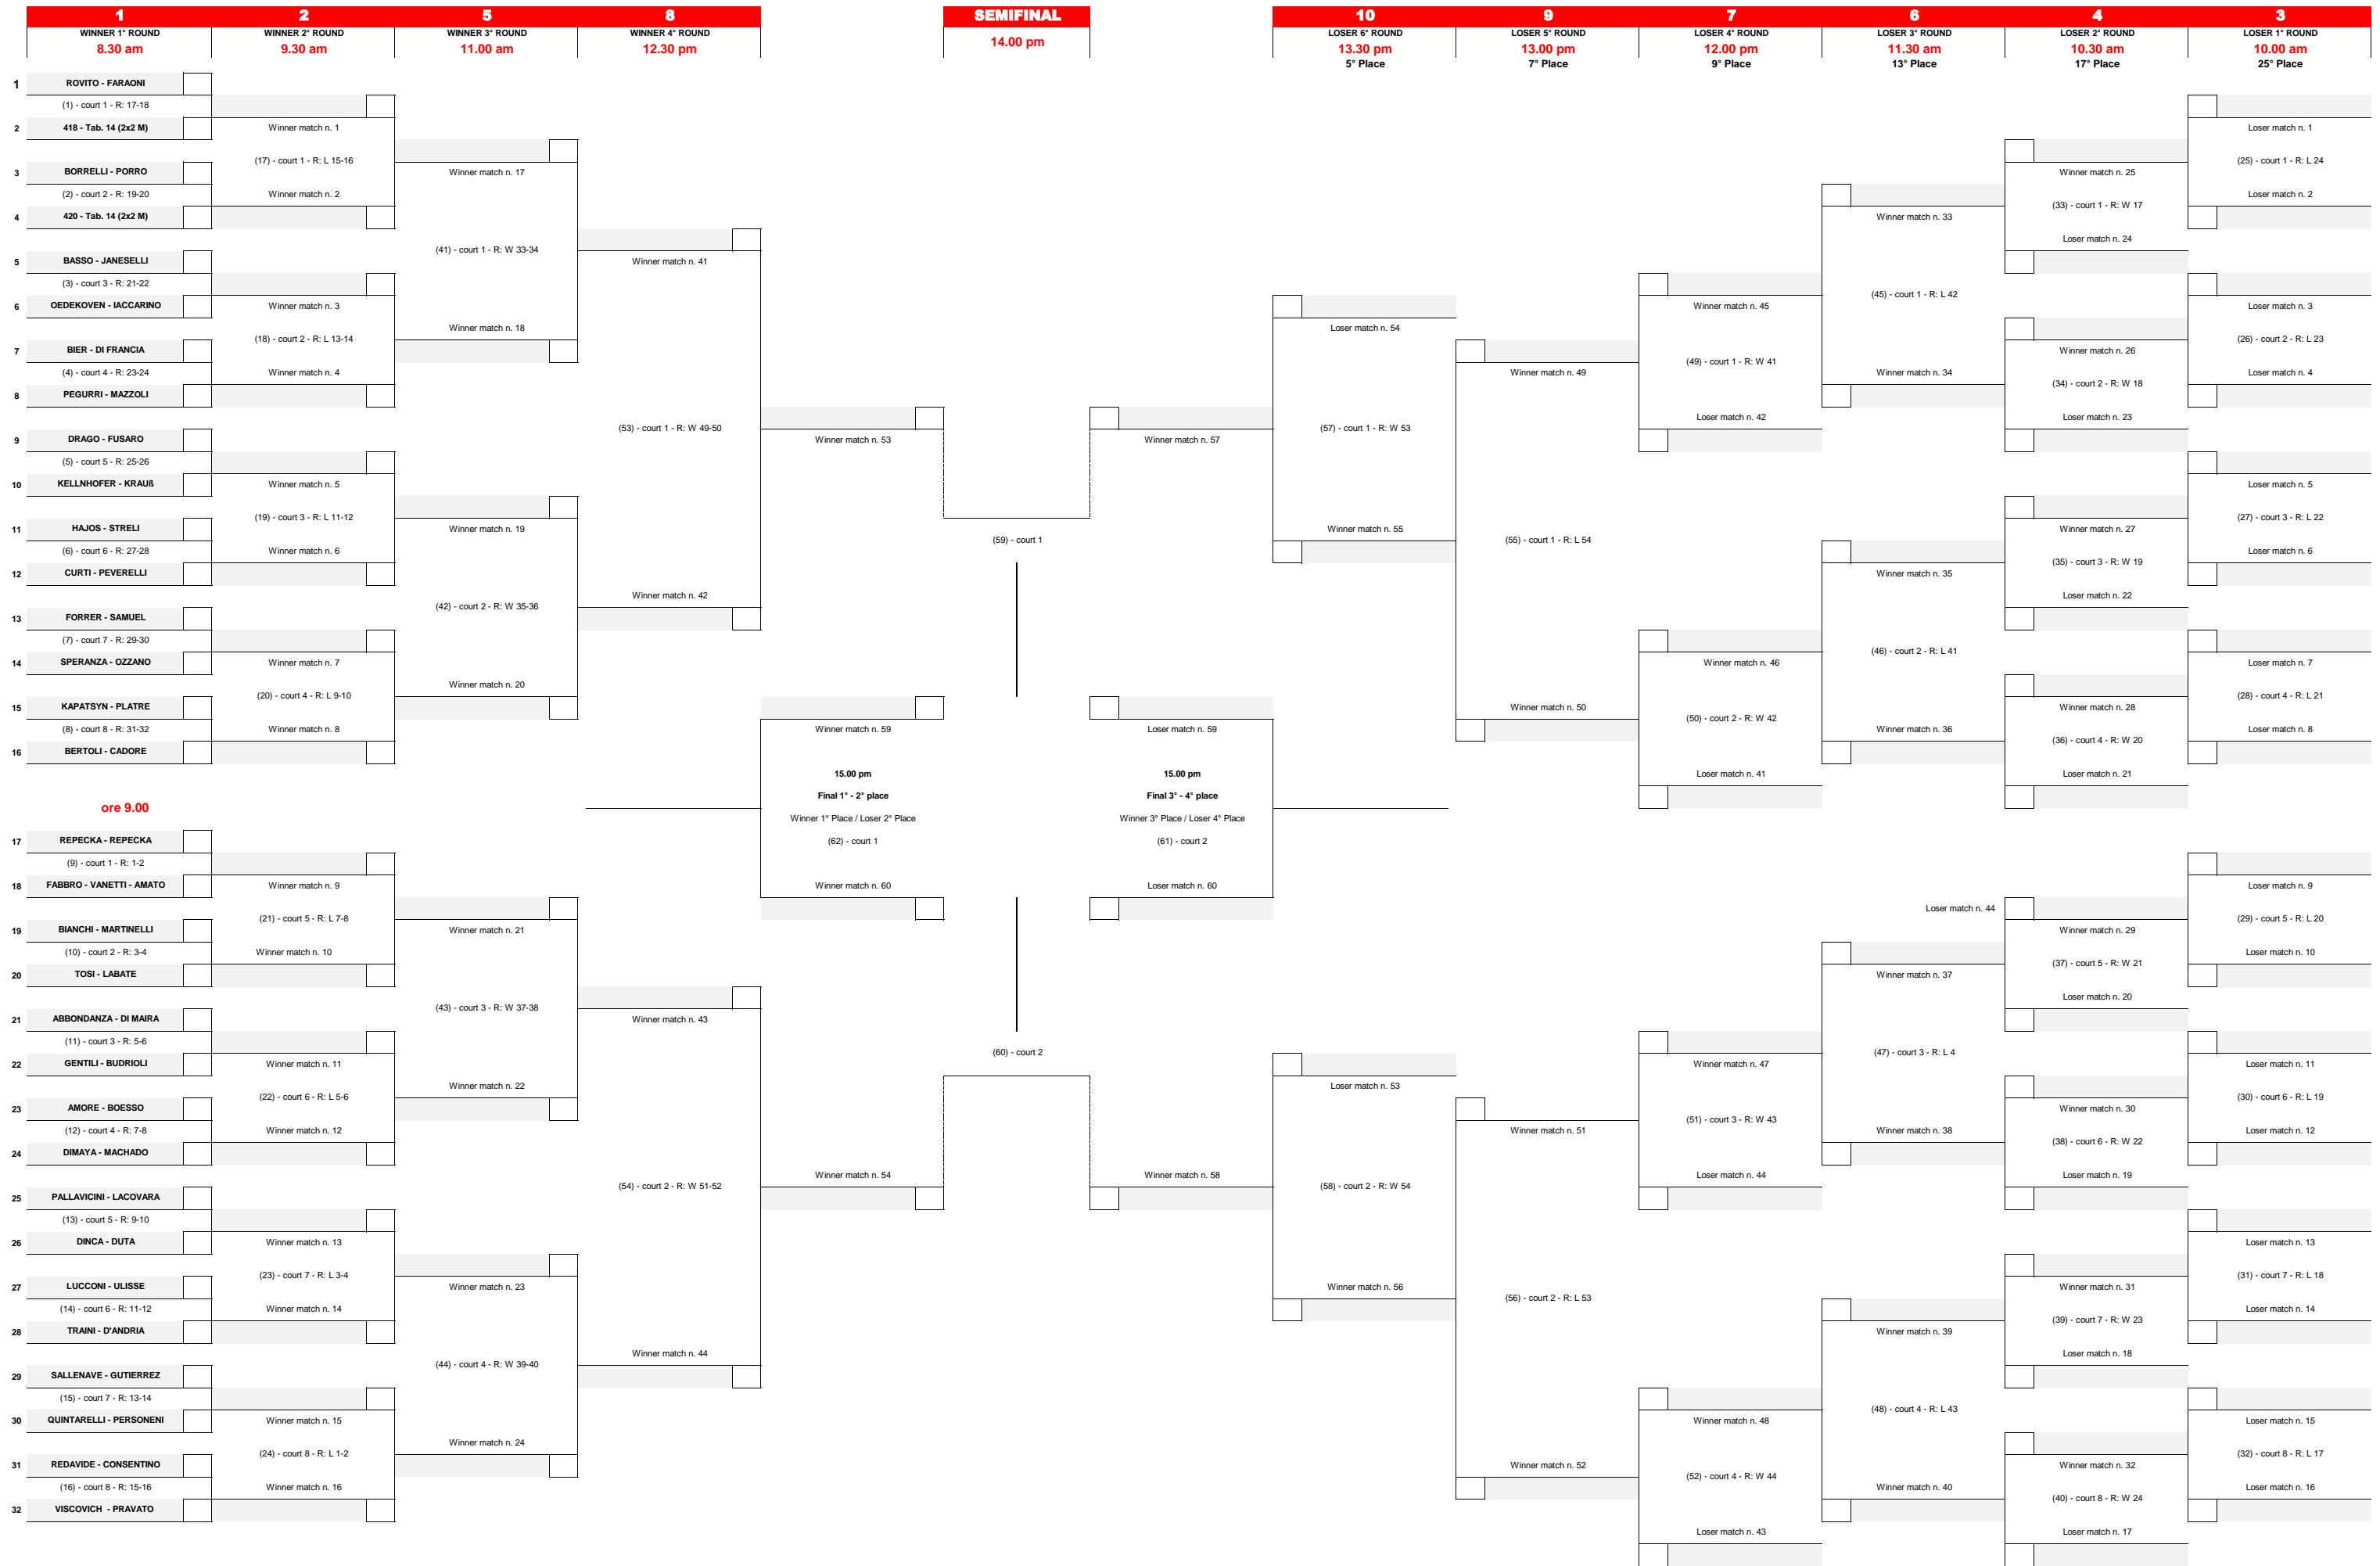

Mizuno Beach Volley Marathon - 2x2 Male - Main draw "14-M"

Qualification day: Friday