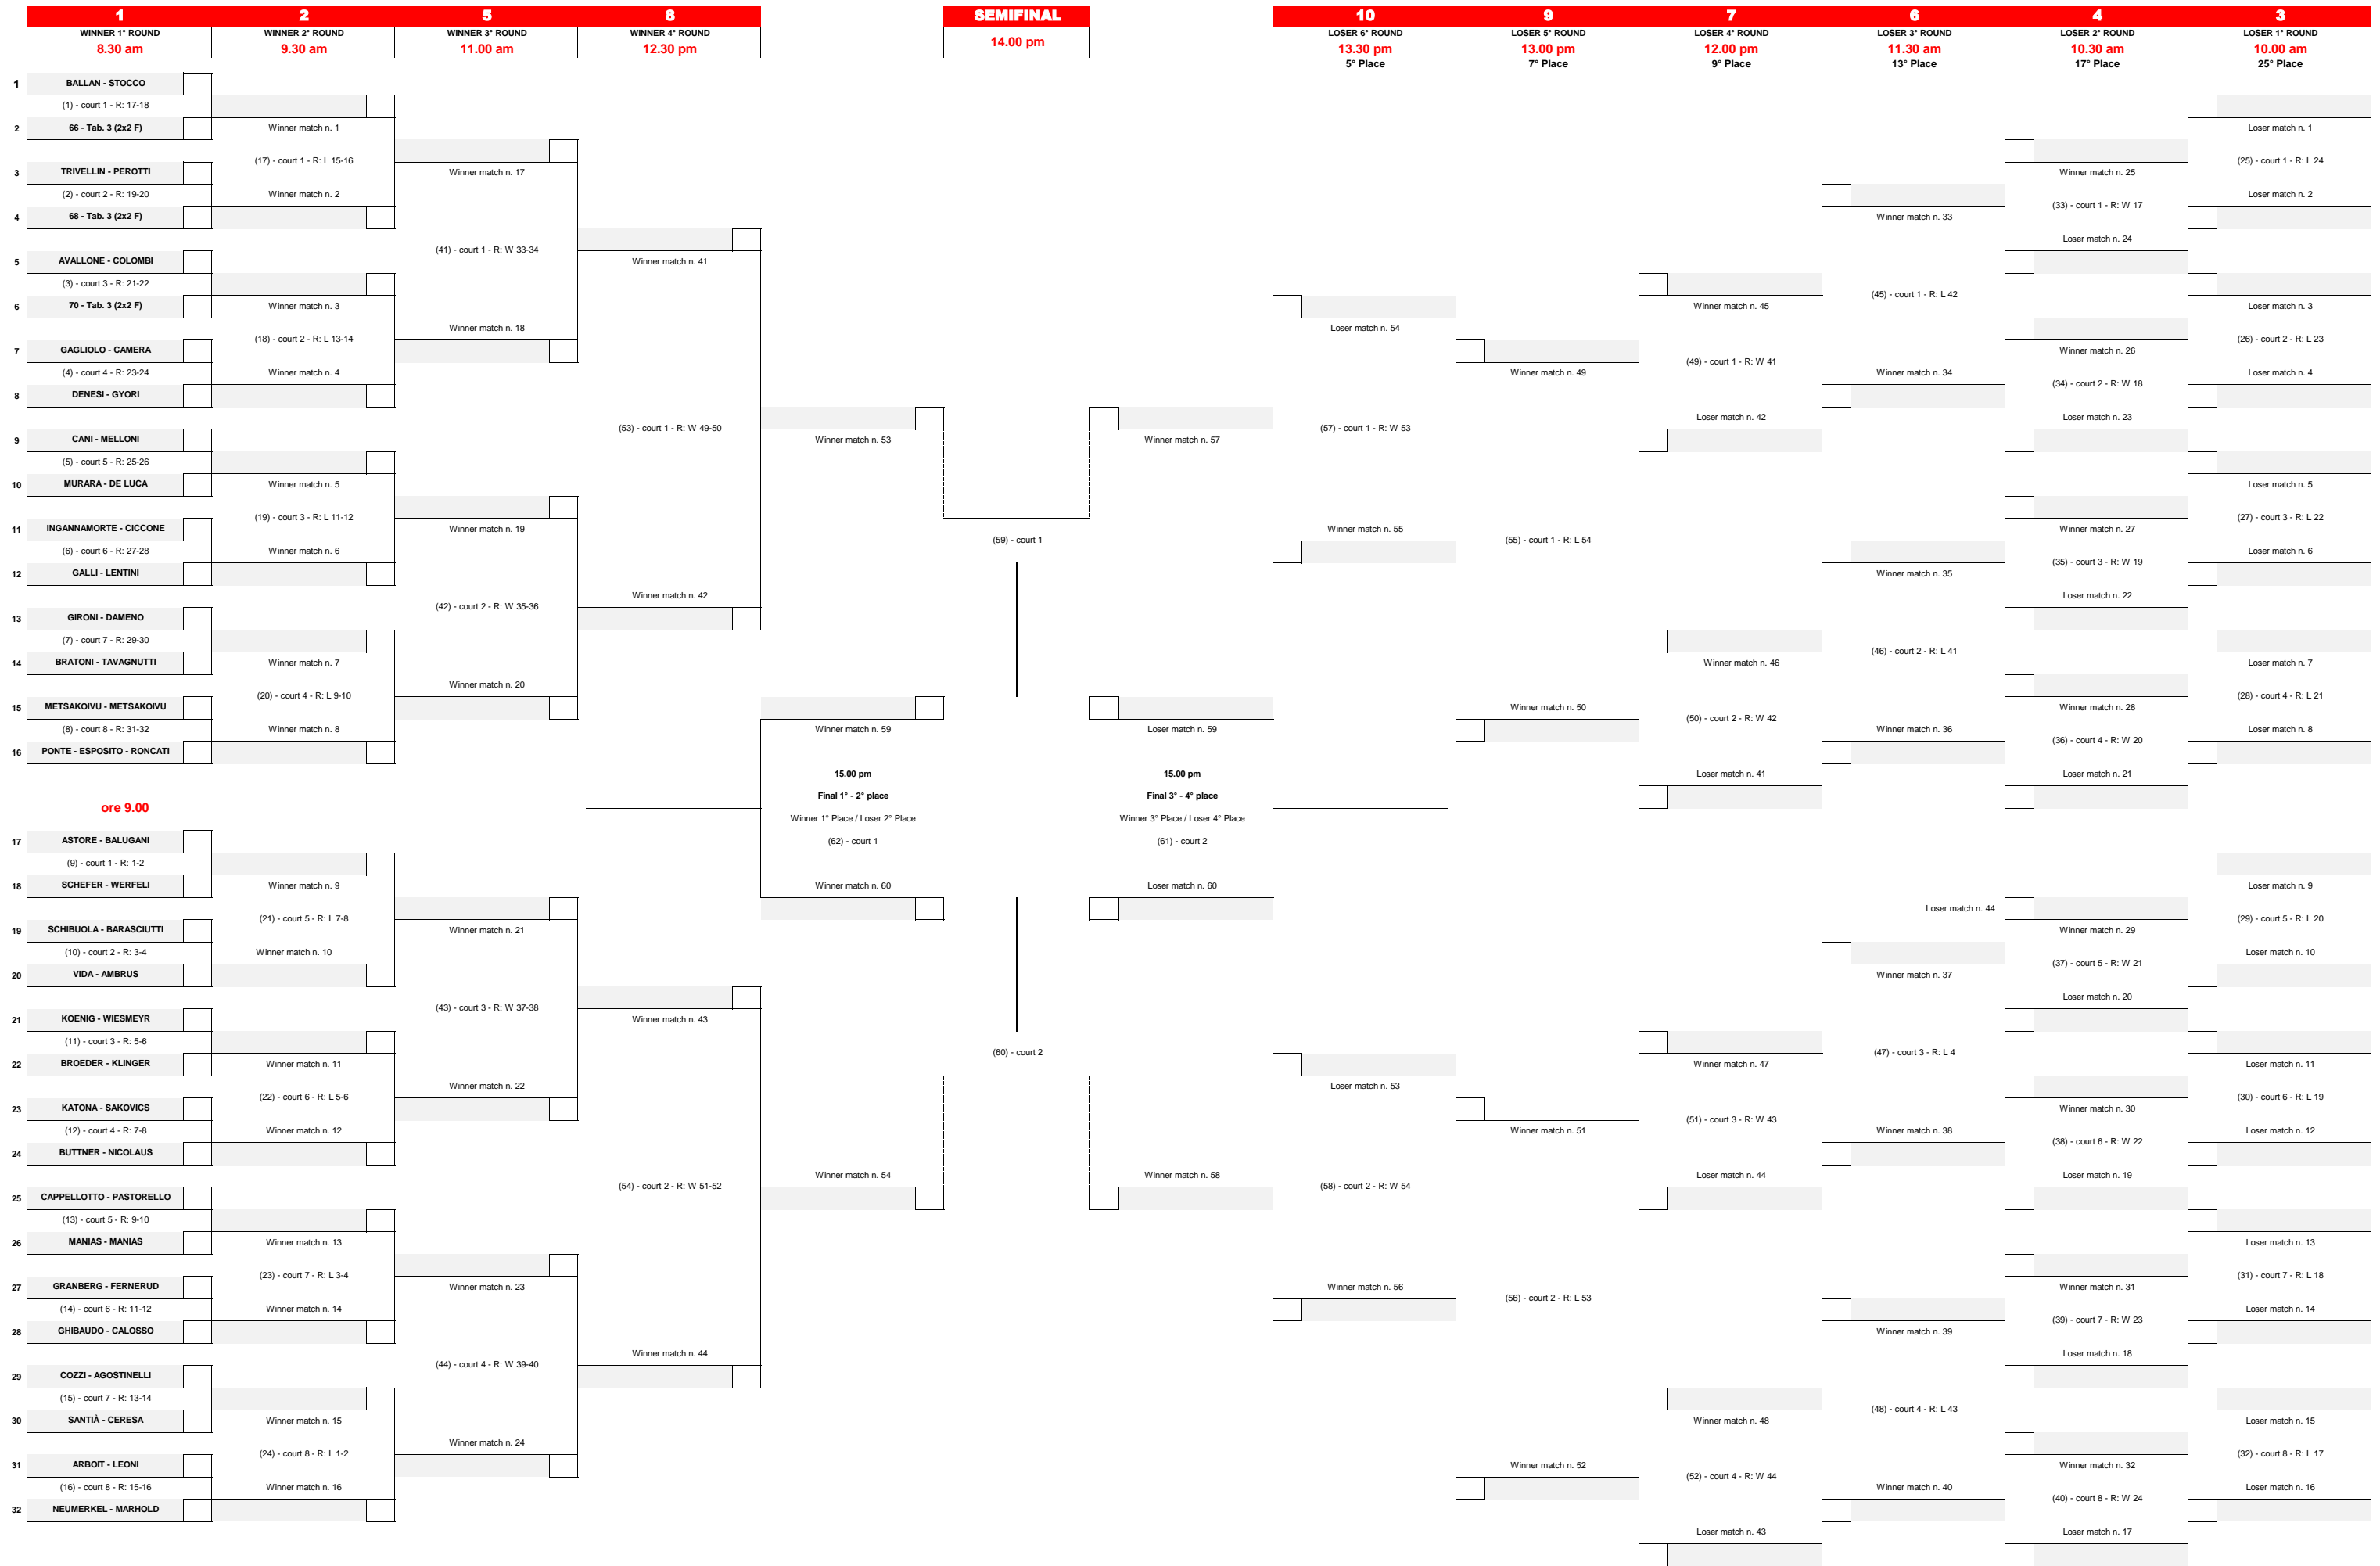

Mizuno Beach Volley Marathon - 2x2 Female - Main draw "3-M"

Qualification day: Friday