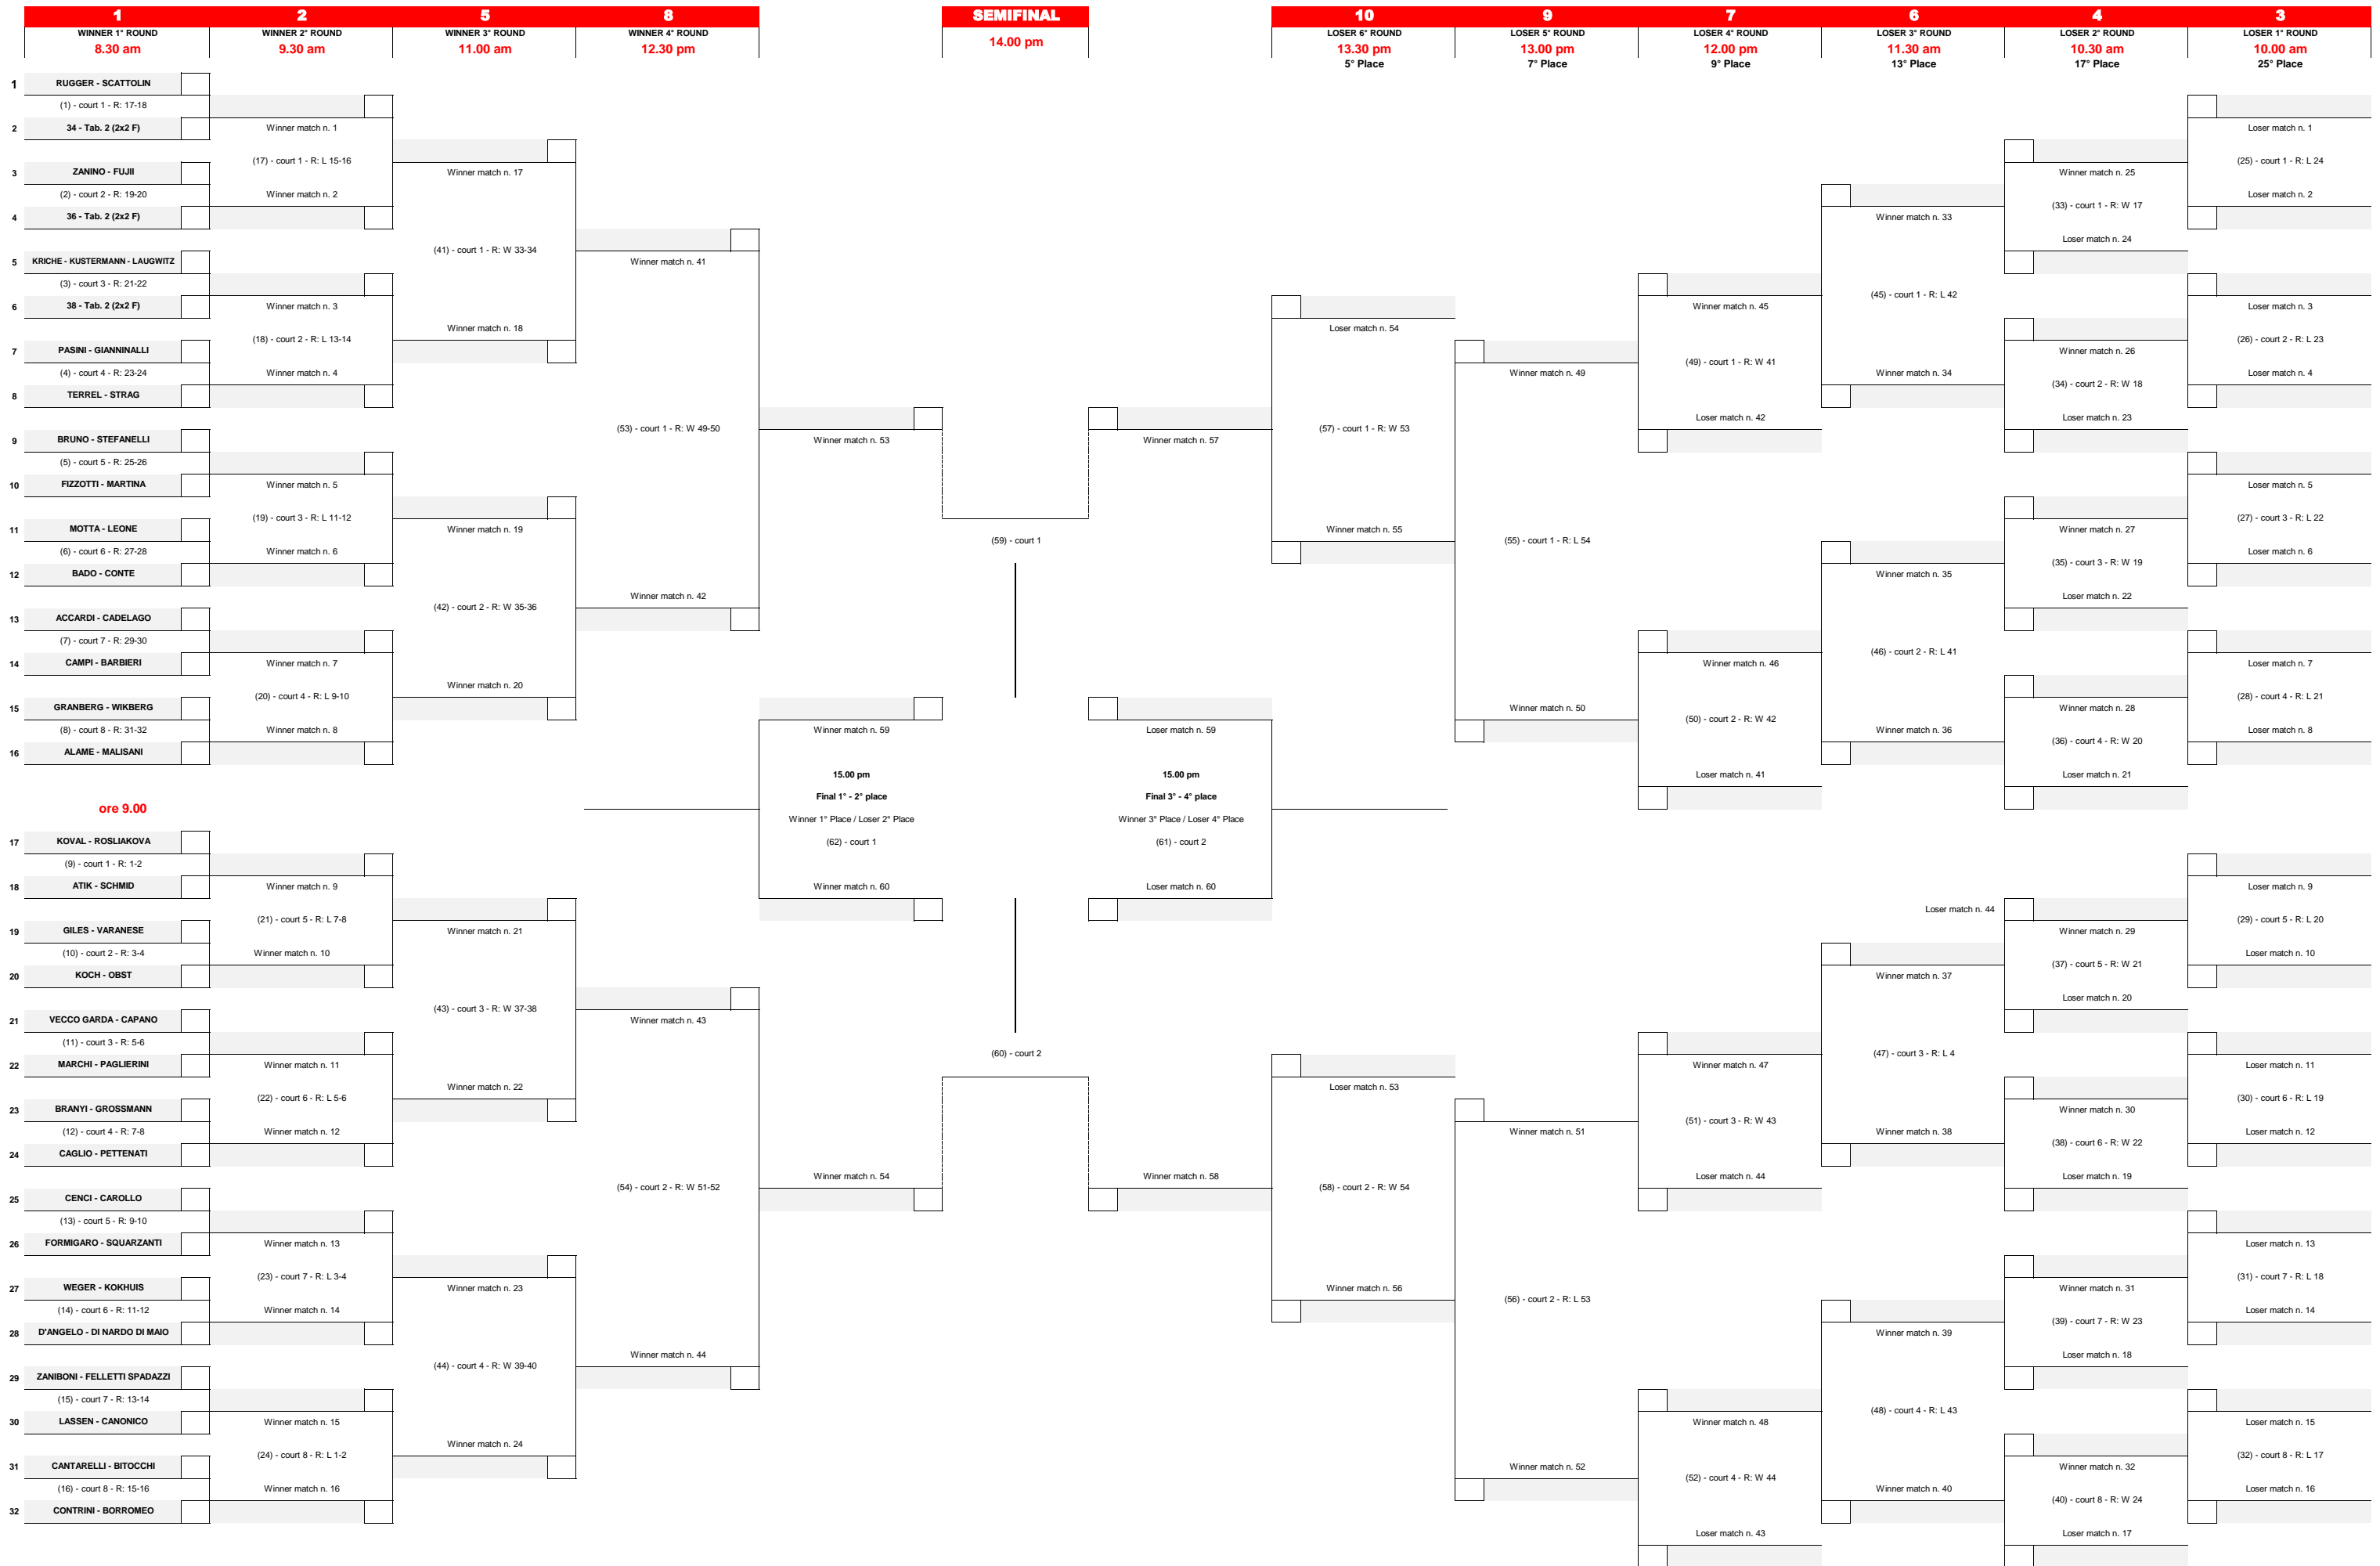

Mizuno Beach Volley Marathon - 2x2 Female - Main draw "2-M"

Qualification day: Friday