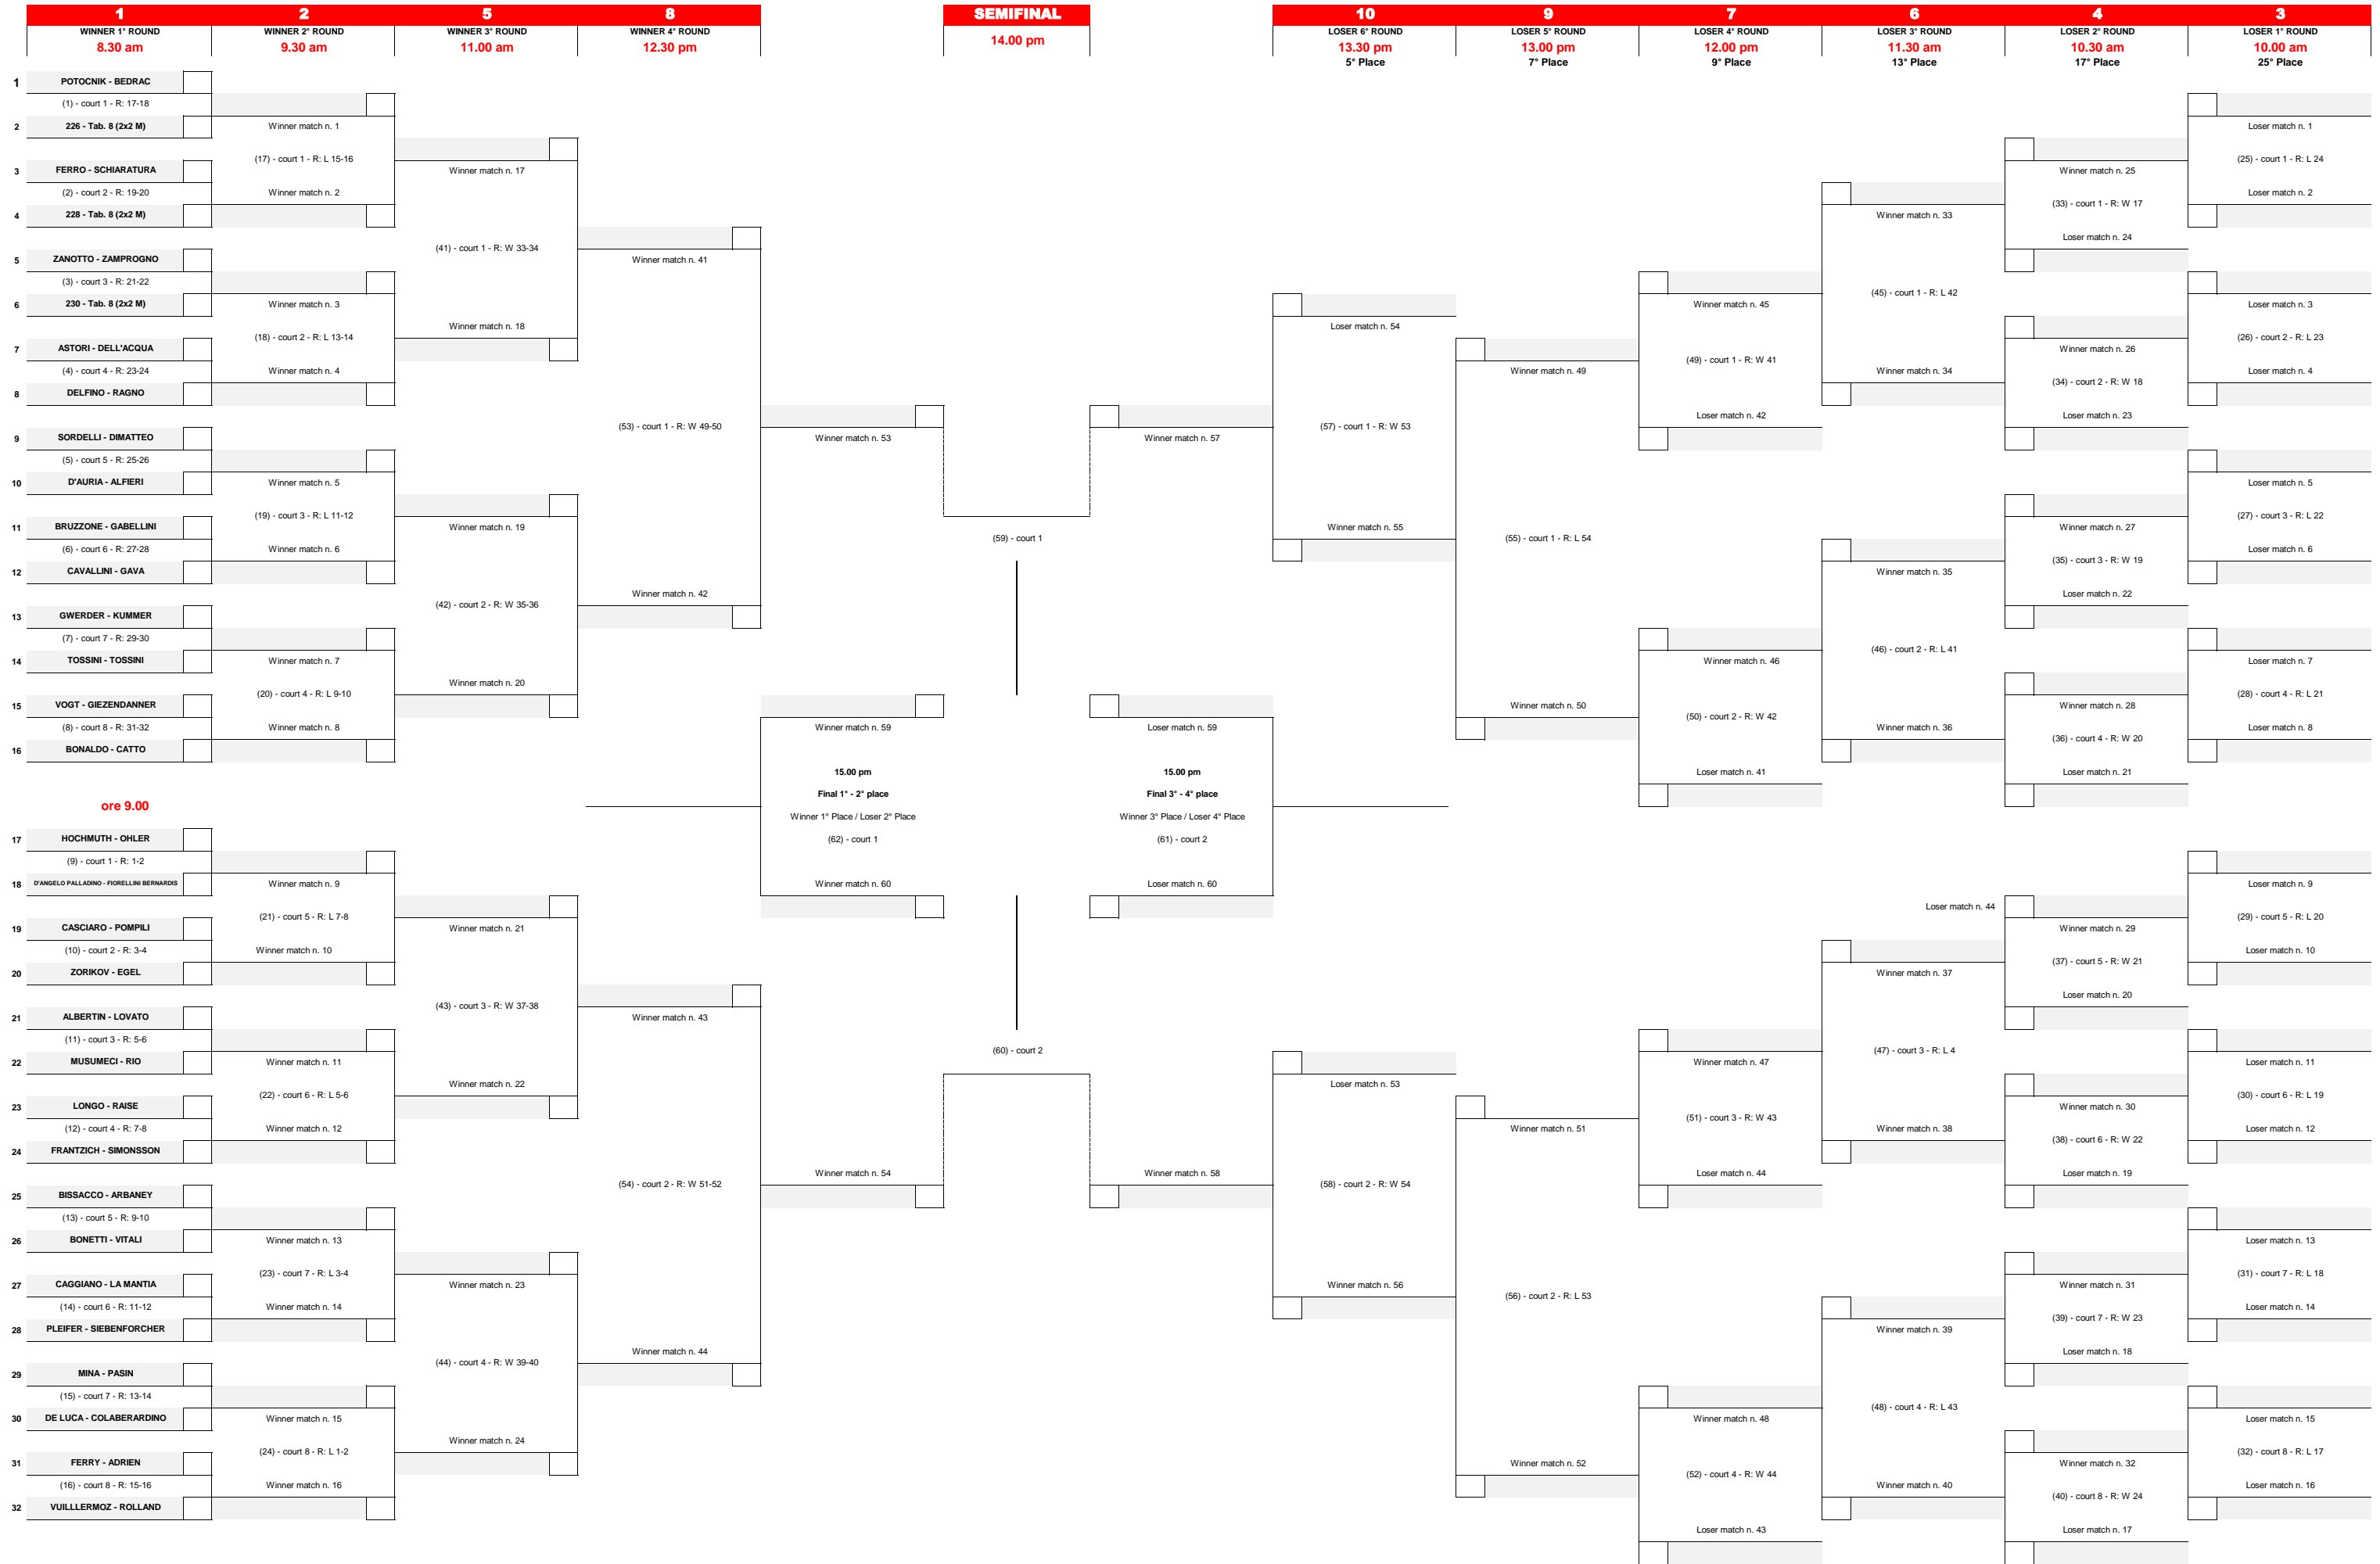

Qualification day: Friday

Mizuno Beach Volley Marathon - 2x2 Male - Main draw "7-M"

Qualification day: Friday

Mizuno Beach Volley Marathon - 2x2 Male - Main draw "8-M"

Qualification day: Friday

Mizuno Beach Volley Marathon - 2x2 Male - Main draw "9-M"