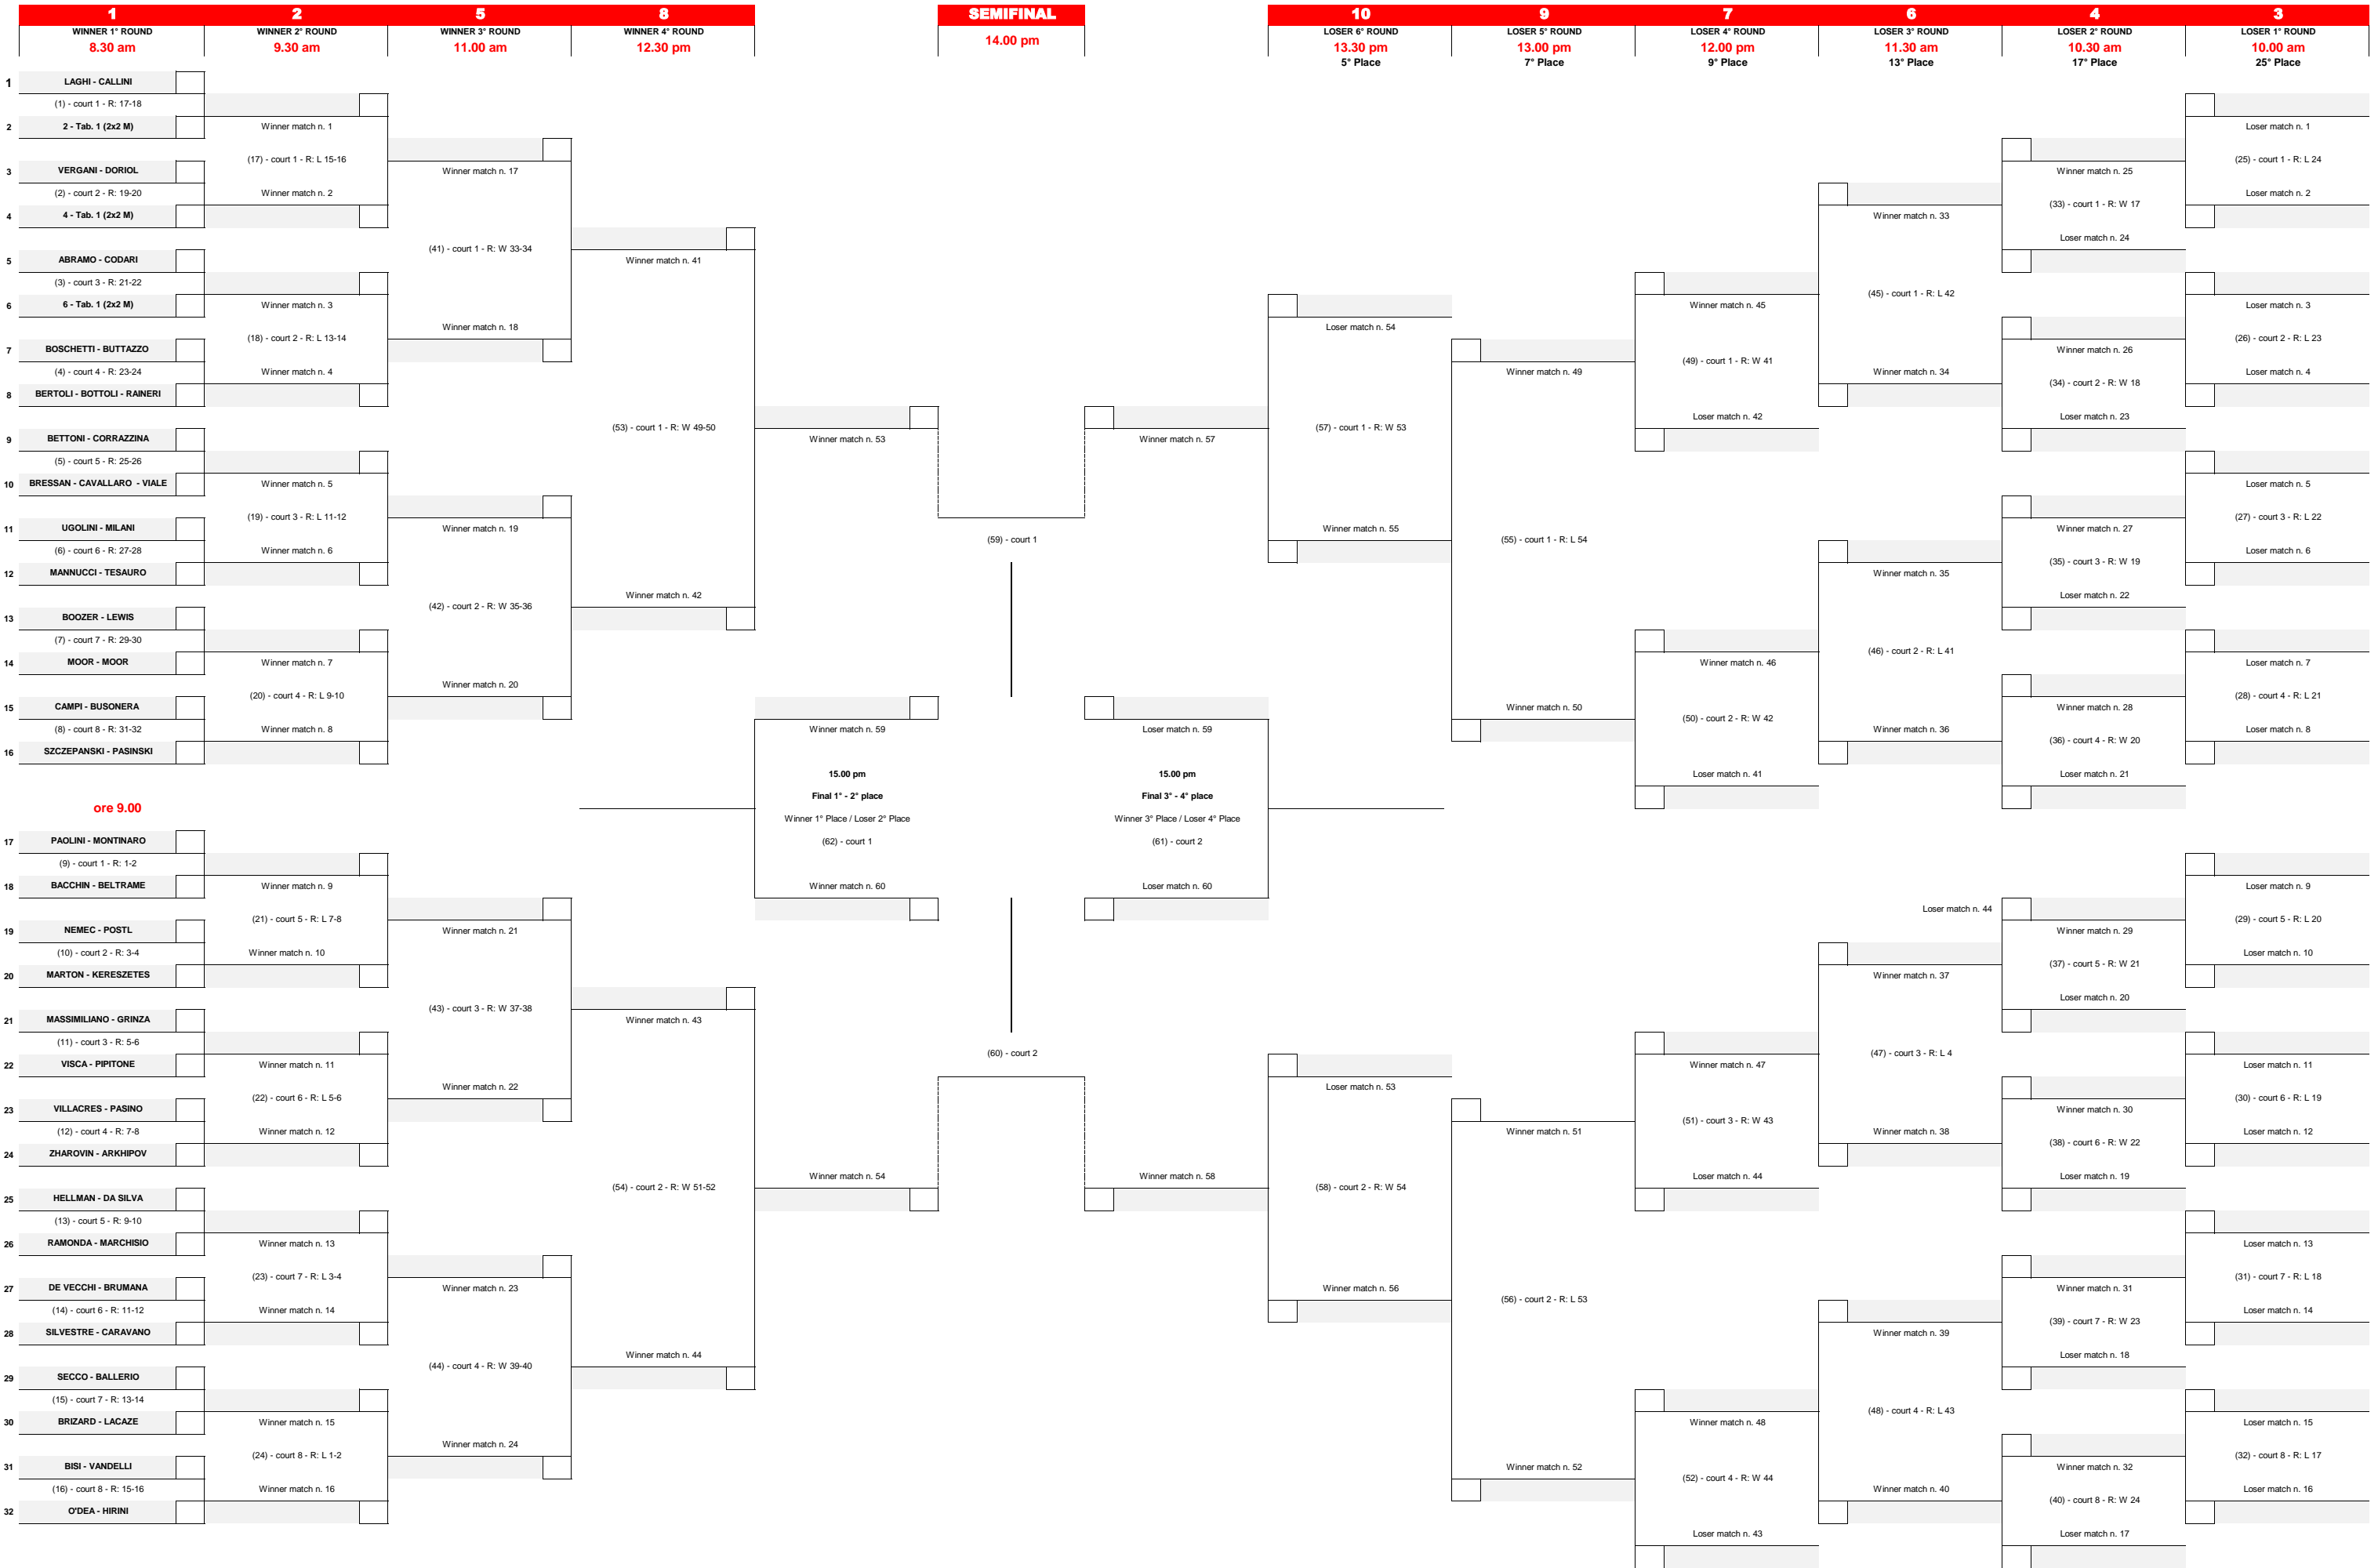

Mizuno Beach Volley Marathon - 2x2 Male - Main draw "1-M"

Qualification day: Friday

Mizuno Beach Volley Marathon - 2x2 Male - Main draw "2-M"

Qualification day: Friday

Mizuno Beach Volley Marathon - 2x2 Male - Main draw "3-M"