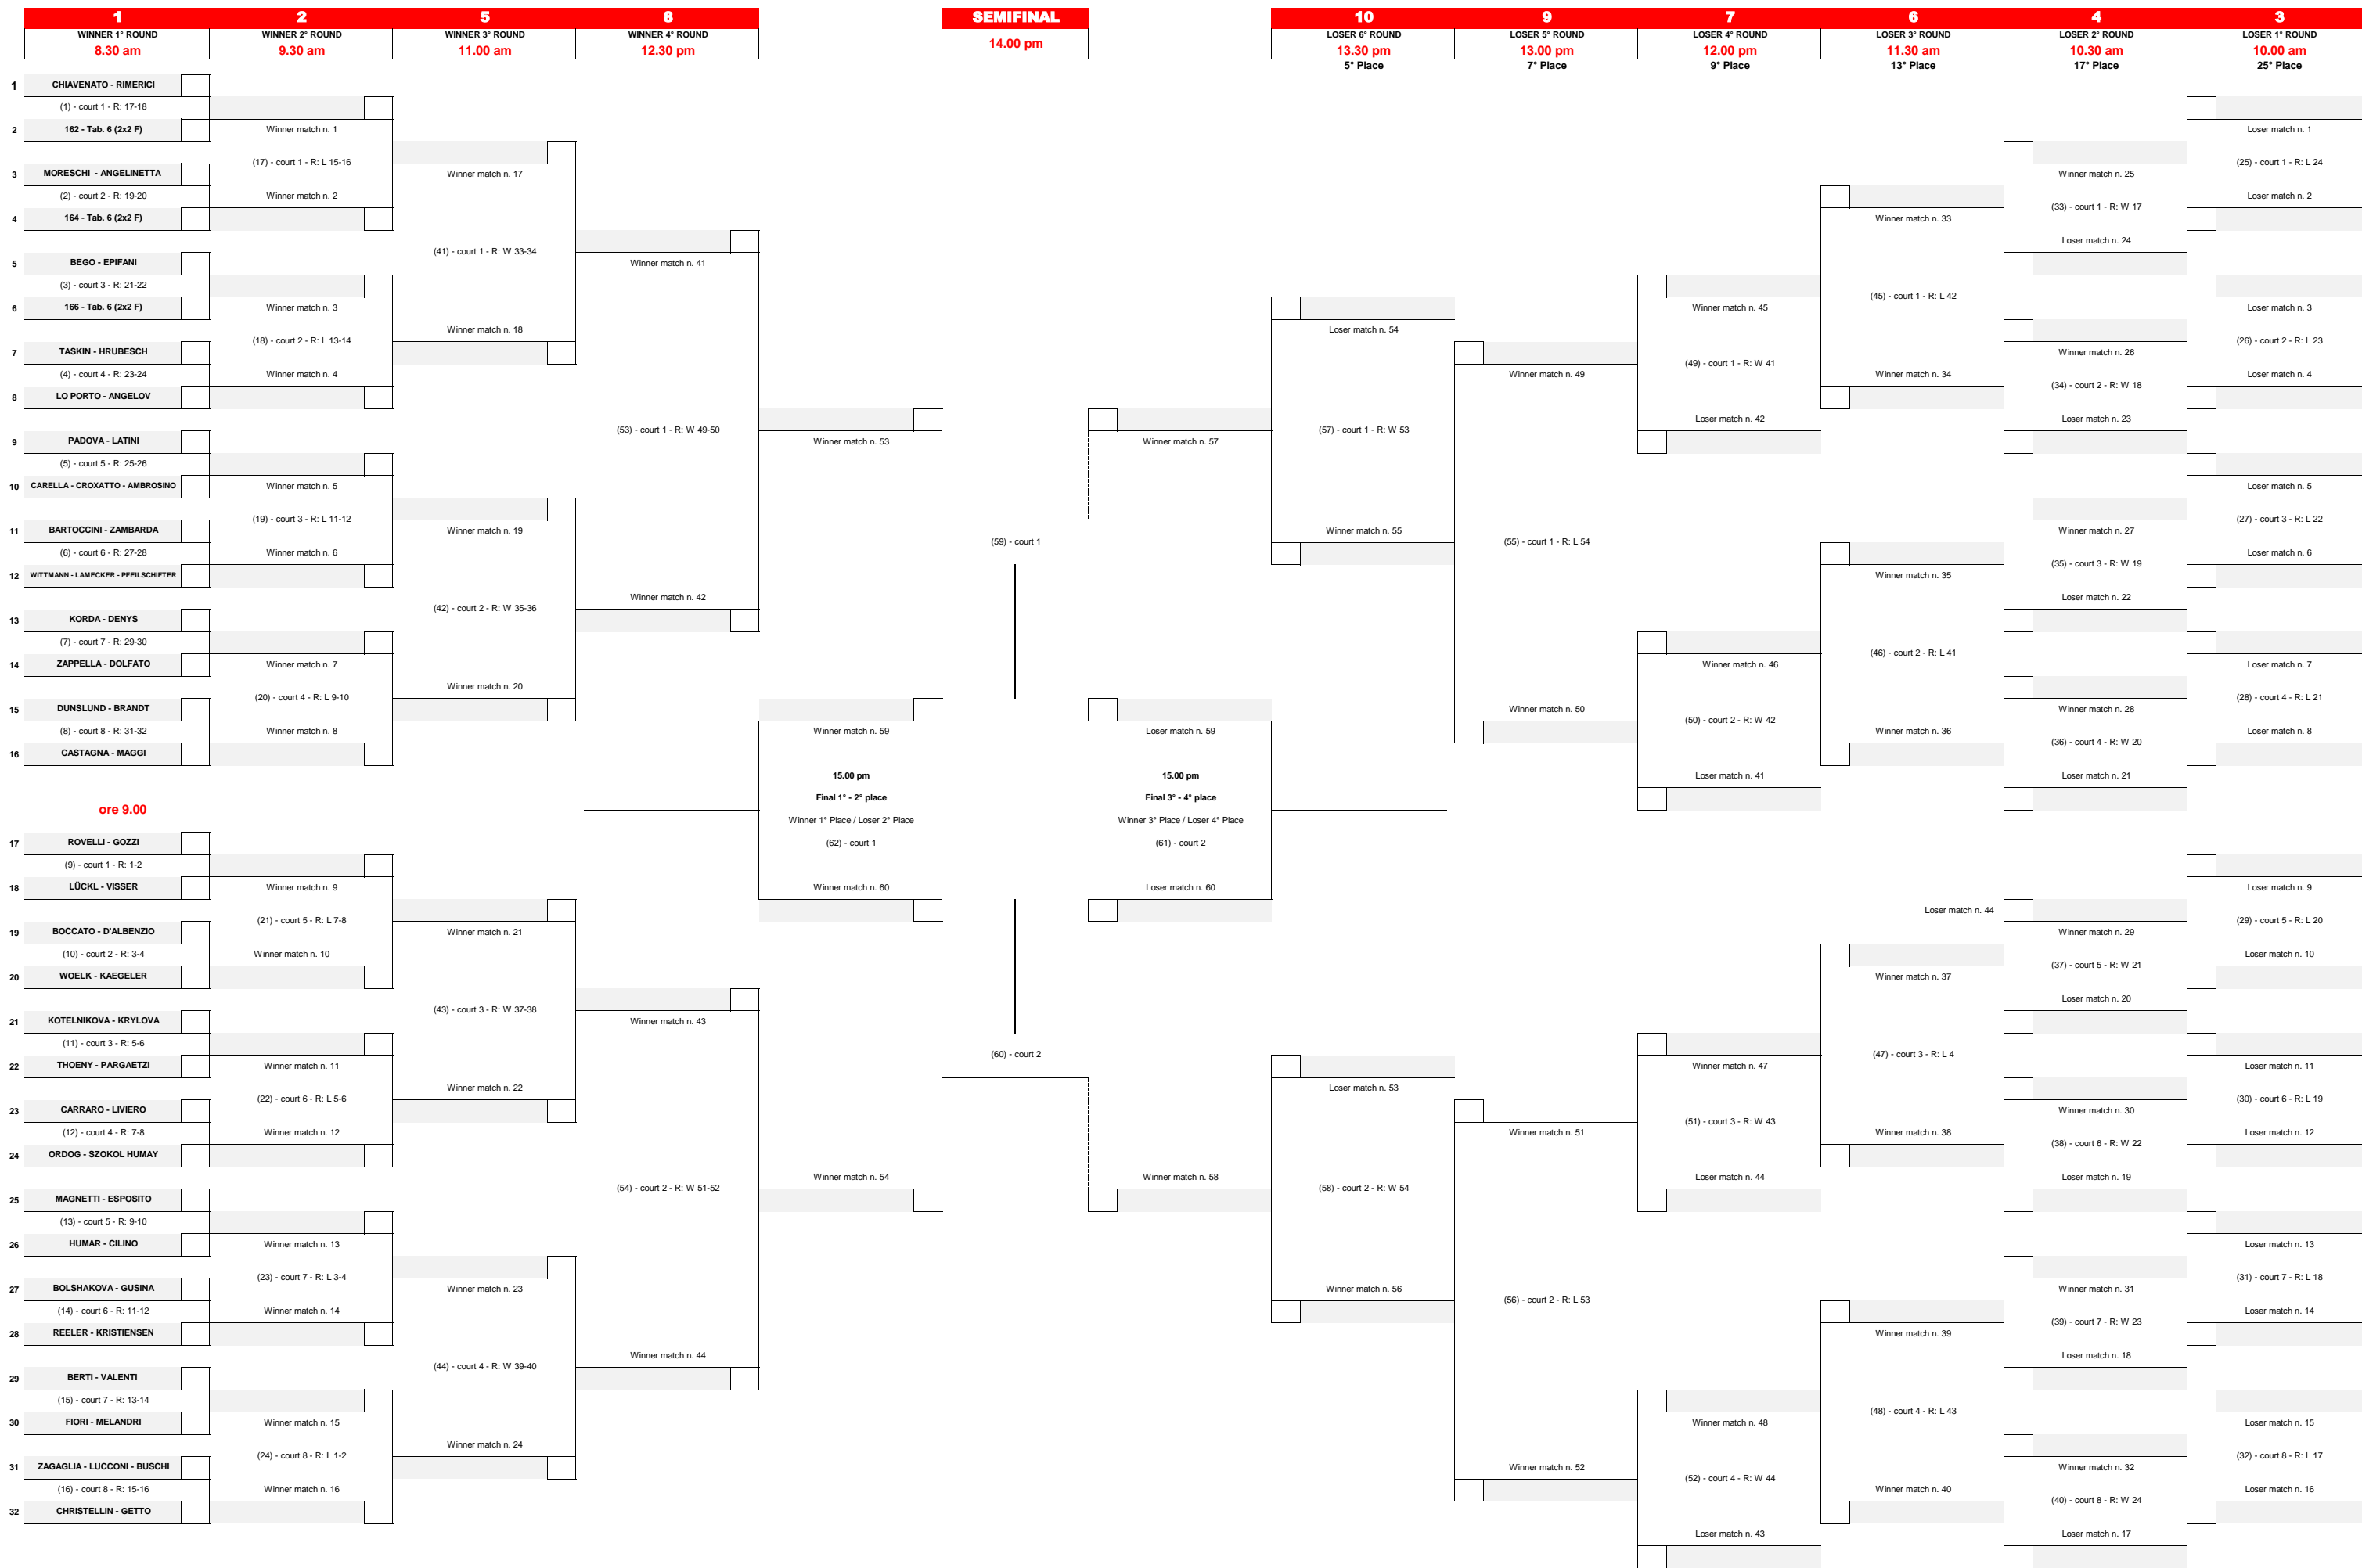

Qualification day: Friday

Mizuno Beach Volley Marathon - 2x2 Female - Main draw "3-M"

Qualification day: Friday

Mizuno Beach Volley Marathon - 2x2 Female - Main draw "6-M"

Qualification day: Friday

Mizuno Beach Volley Marathon - 2x2 Female - Main draw "7-M"