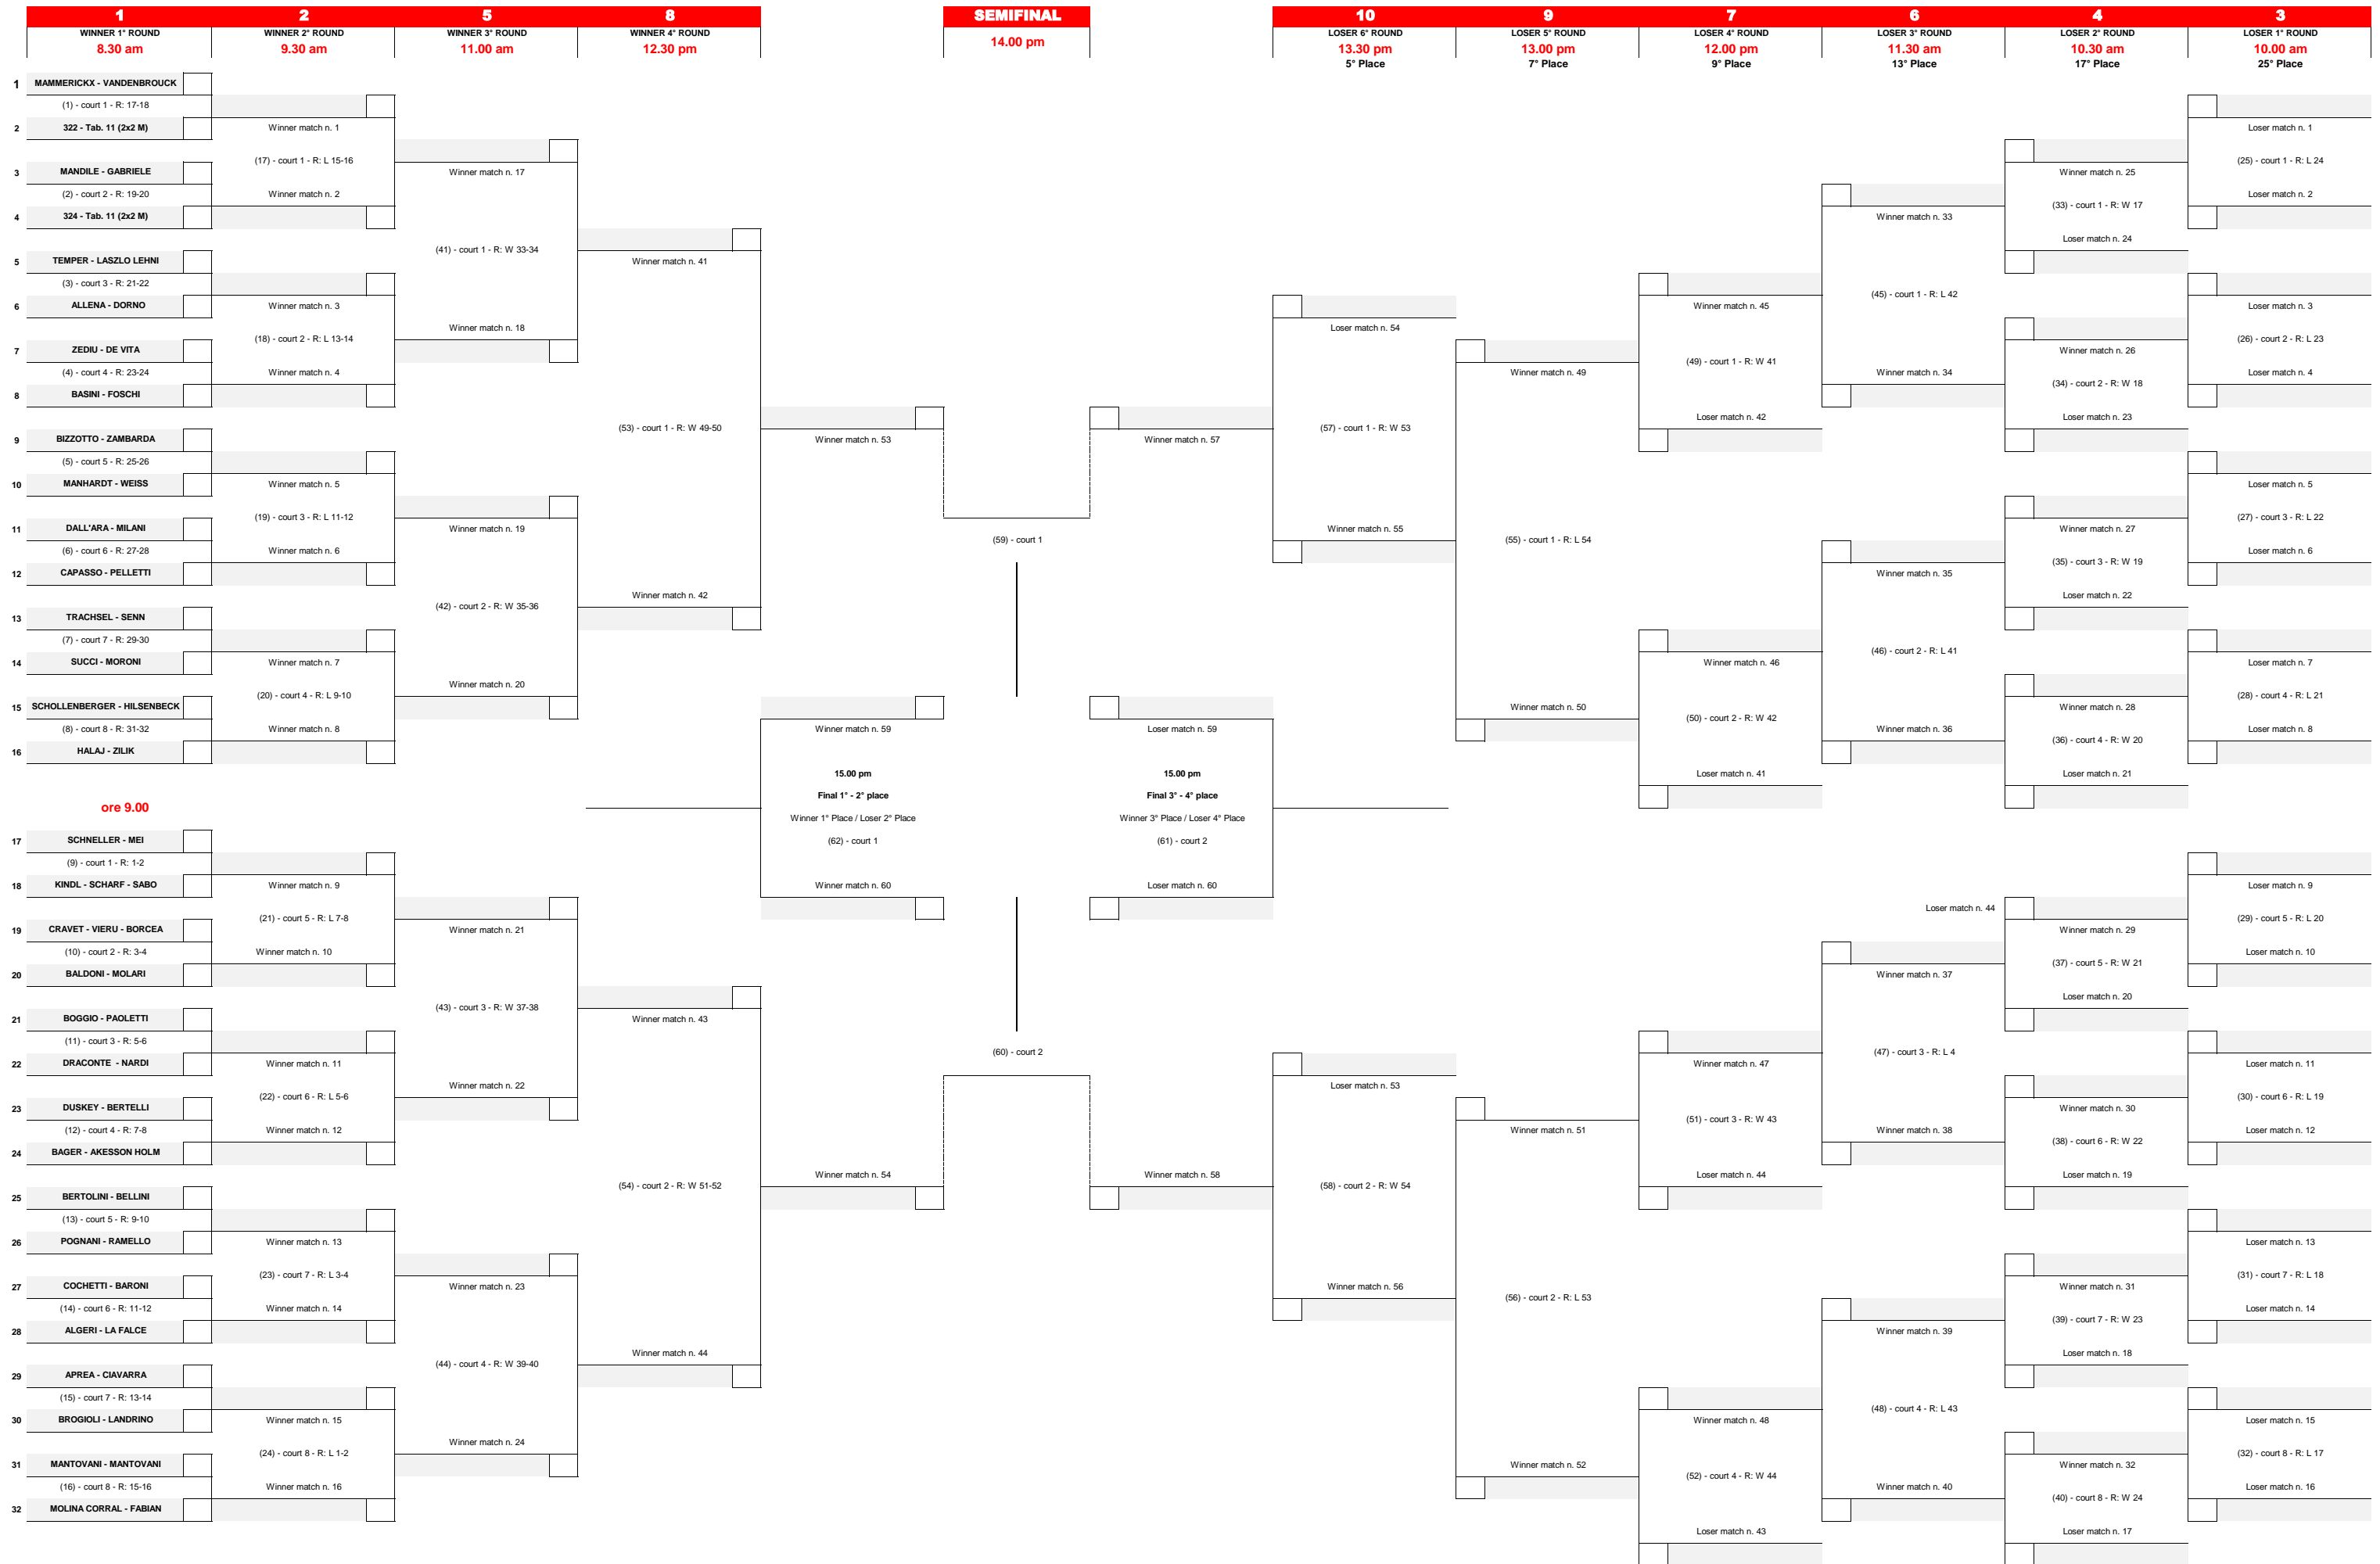

Qualification day: Friday

Mizuno Beach Volley Marathon - 2x2 Male - Main draw "10-M"

Qualification day: Friday

Mizuno Beach Volley Marathon - 2x2 Male - Main draw "11-M"

Qualification day: Friday

Mizuno Beach Volley Marathon - 2x2 Male - Main draw "12-M"