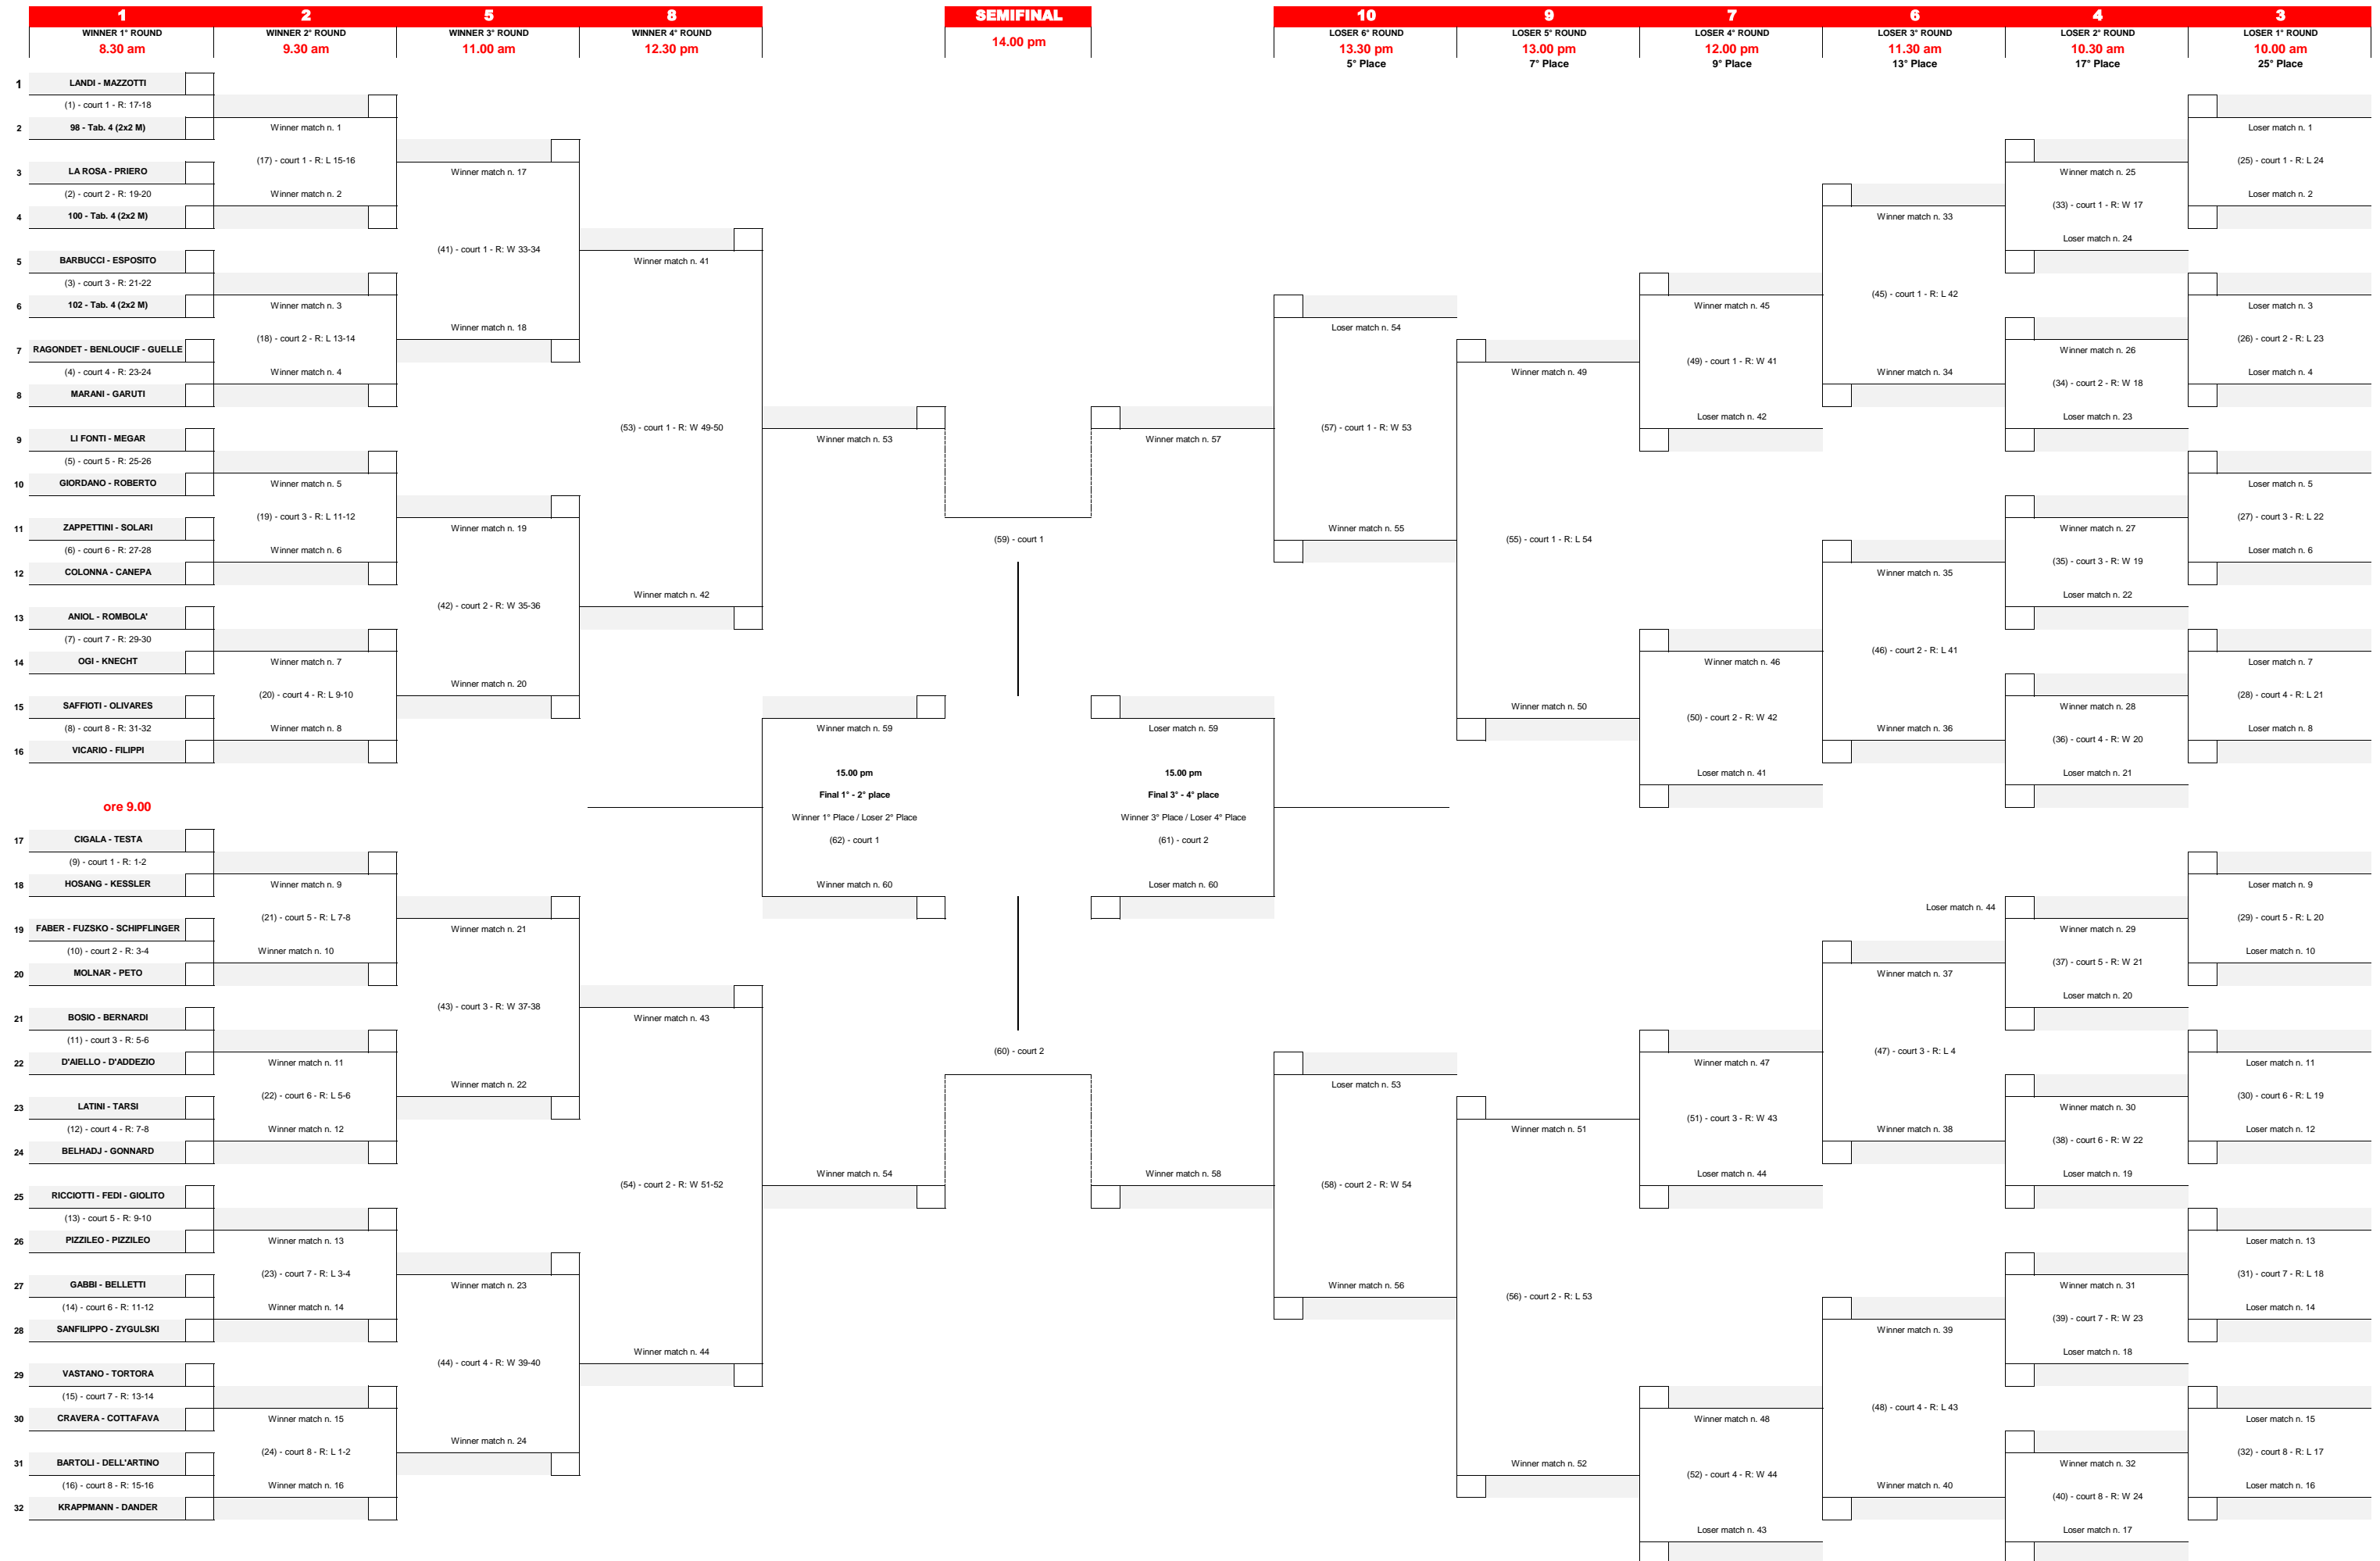

Mizuno Beach Volley Marathon - 2x2 Male - Main draw "4-M"

Qualification day: Friday