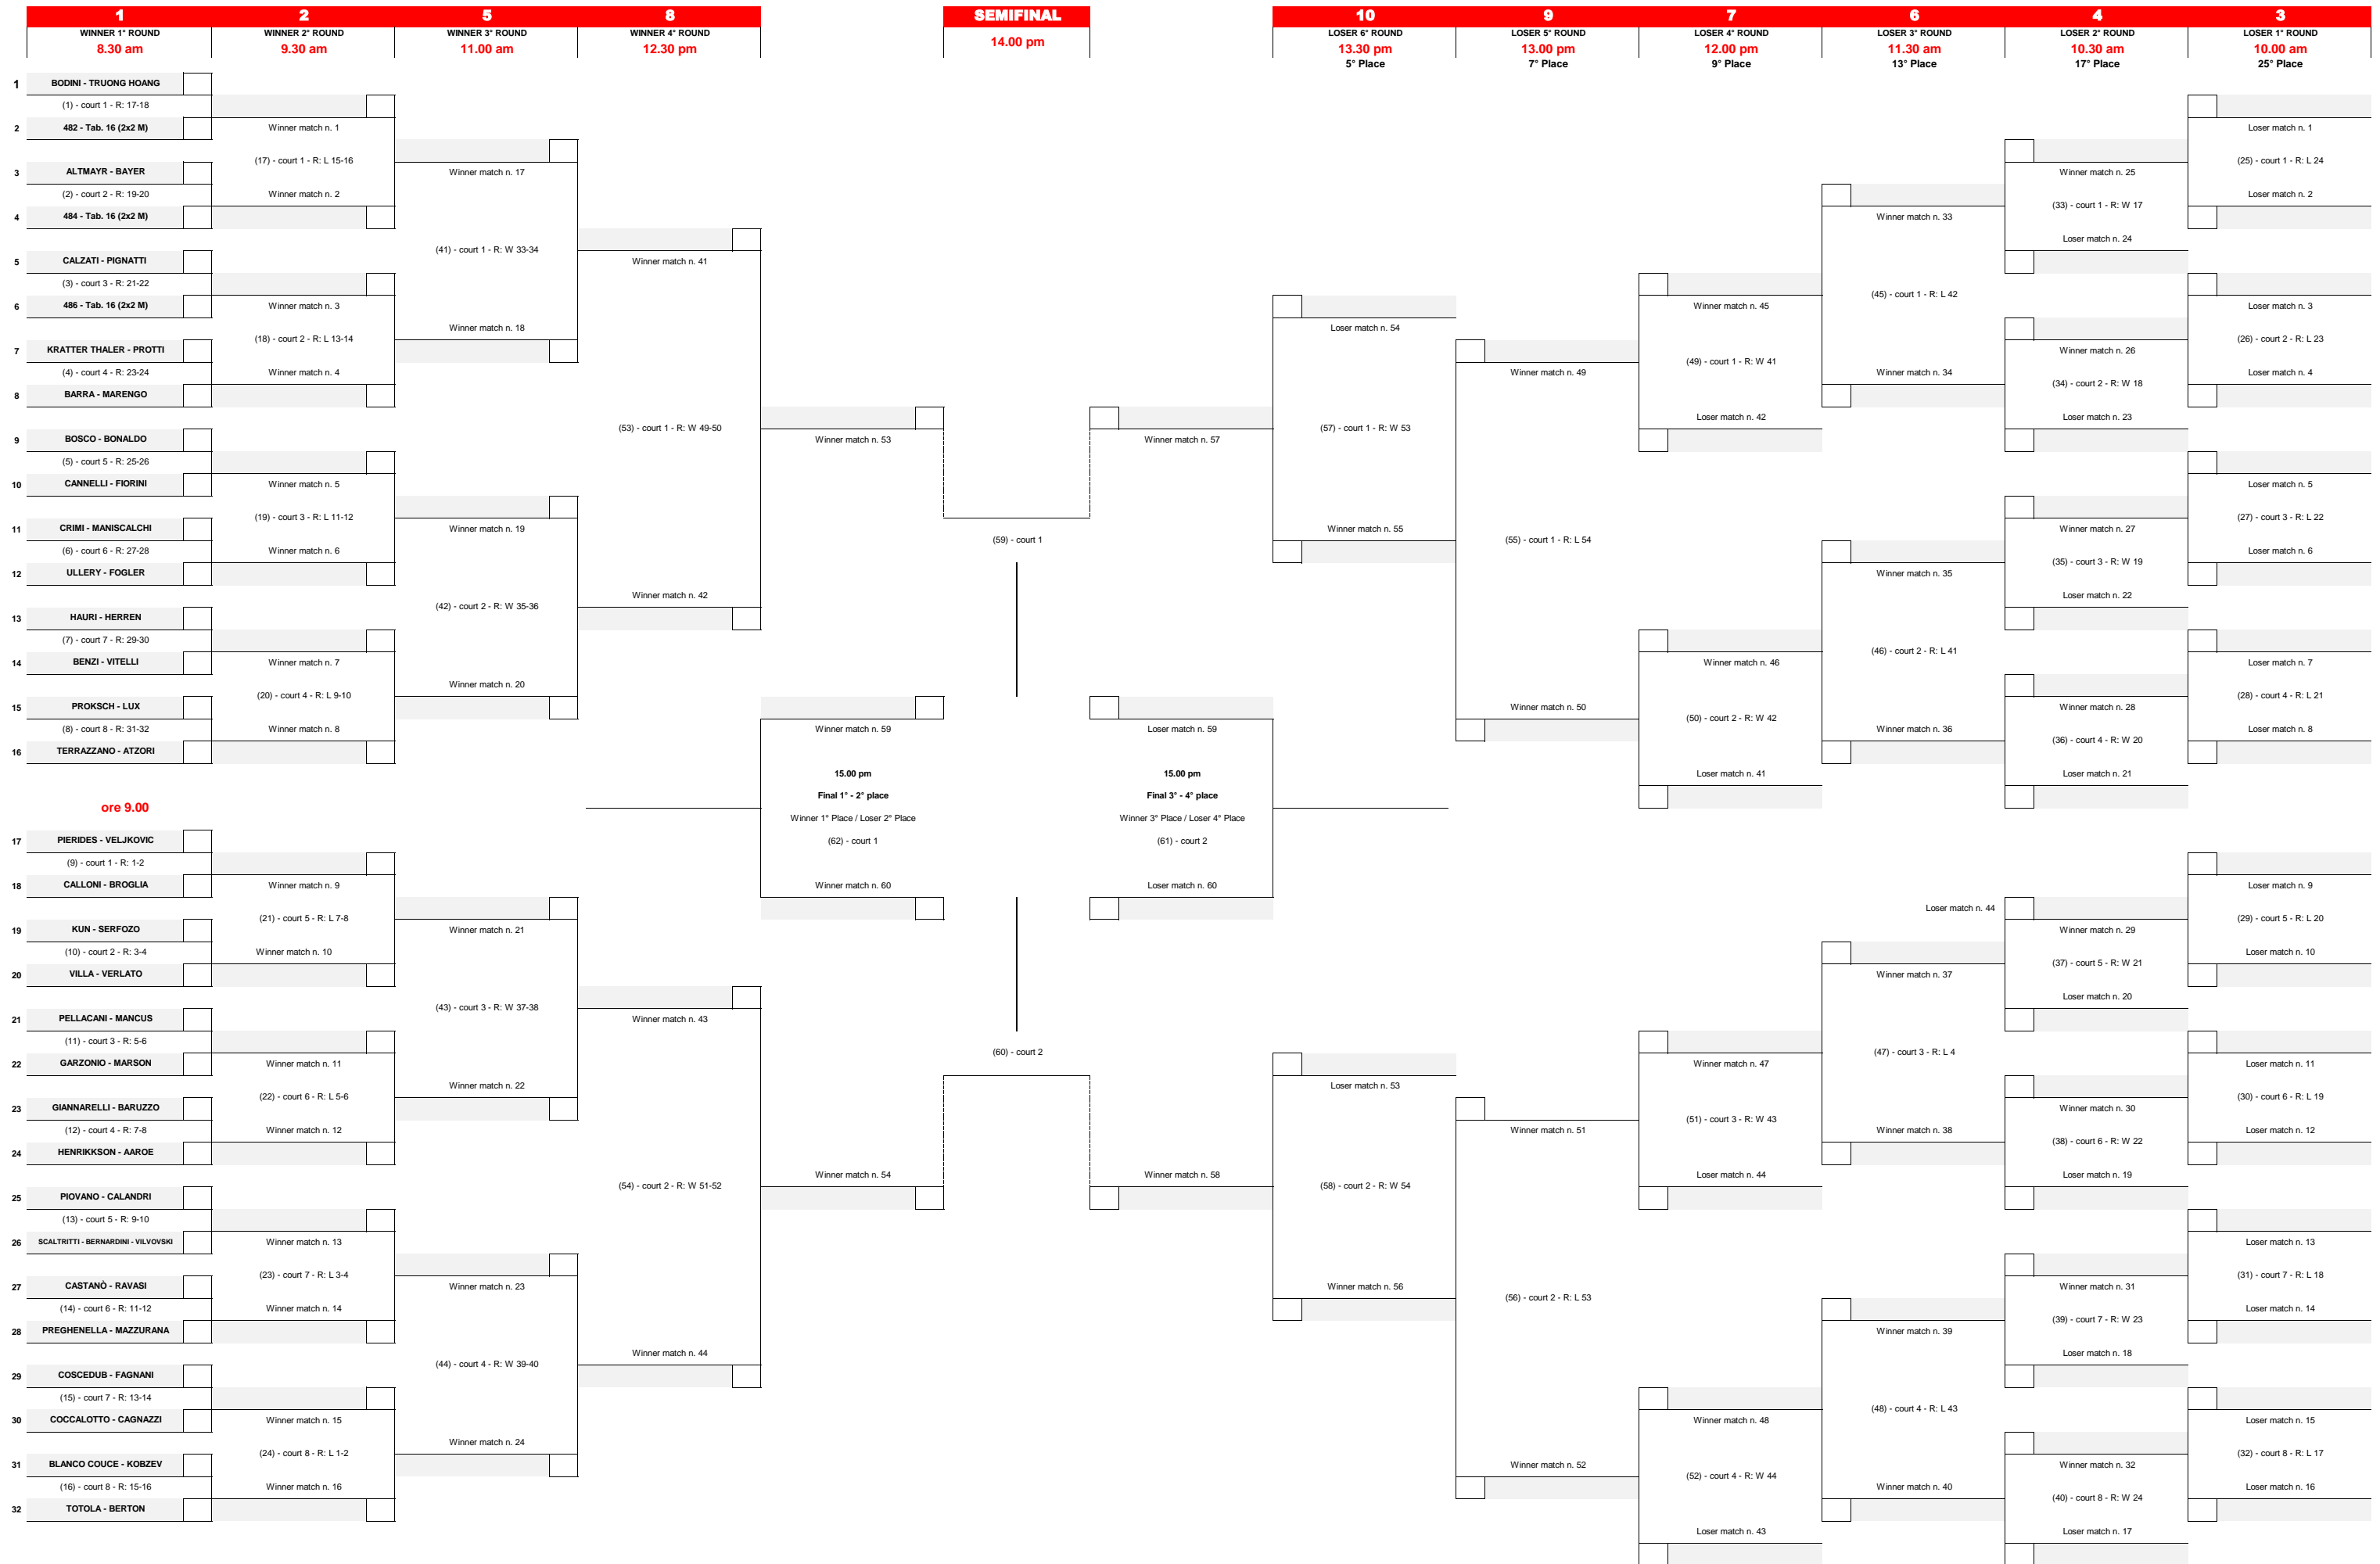

Mizuno Beach Volley Marathon - 2x2 Male - Main draw "16-M"

Qualification day: Friday