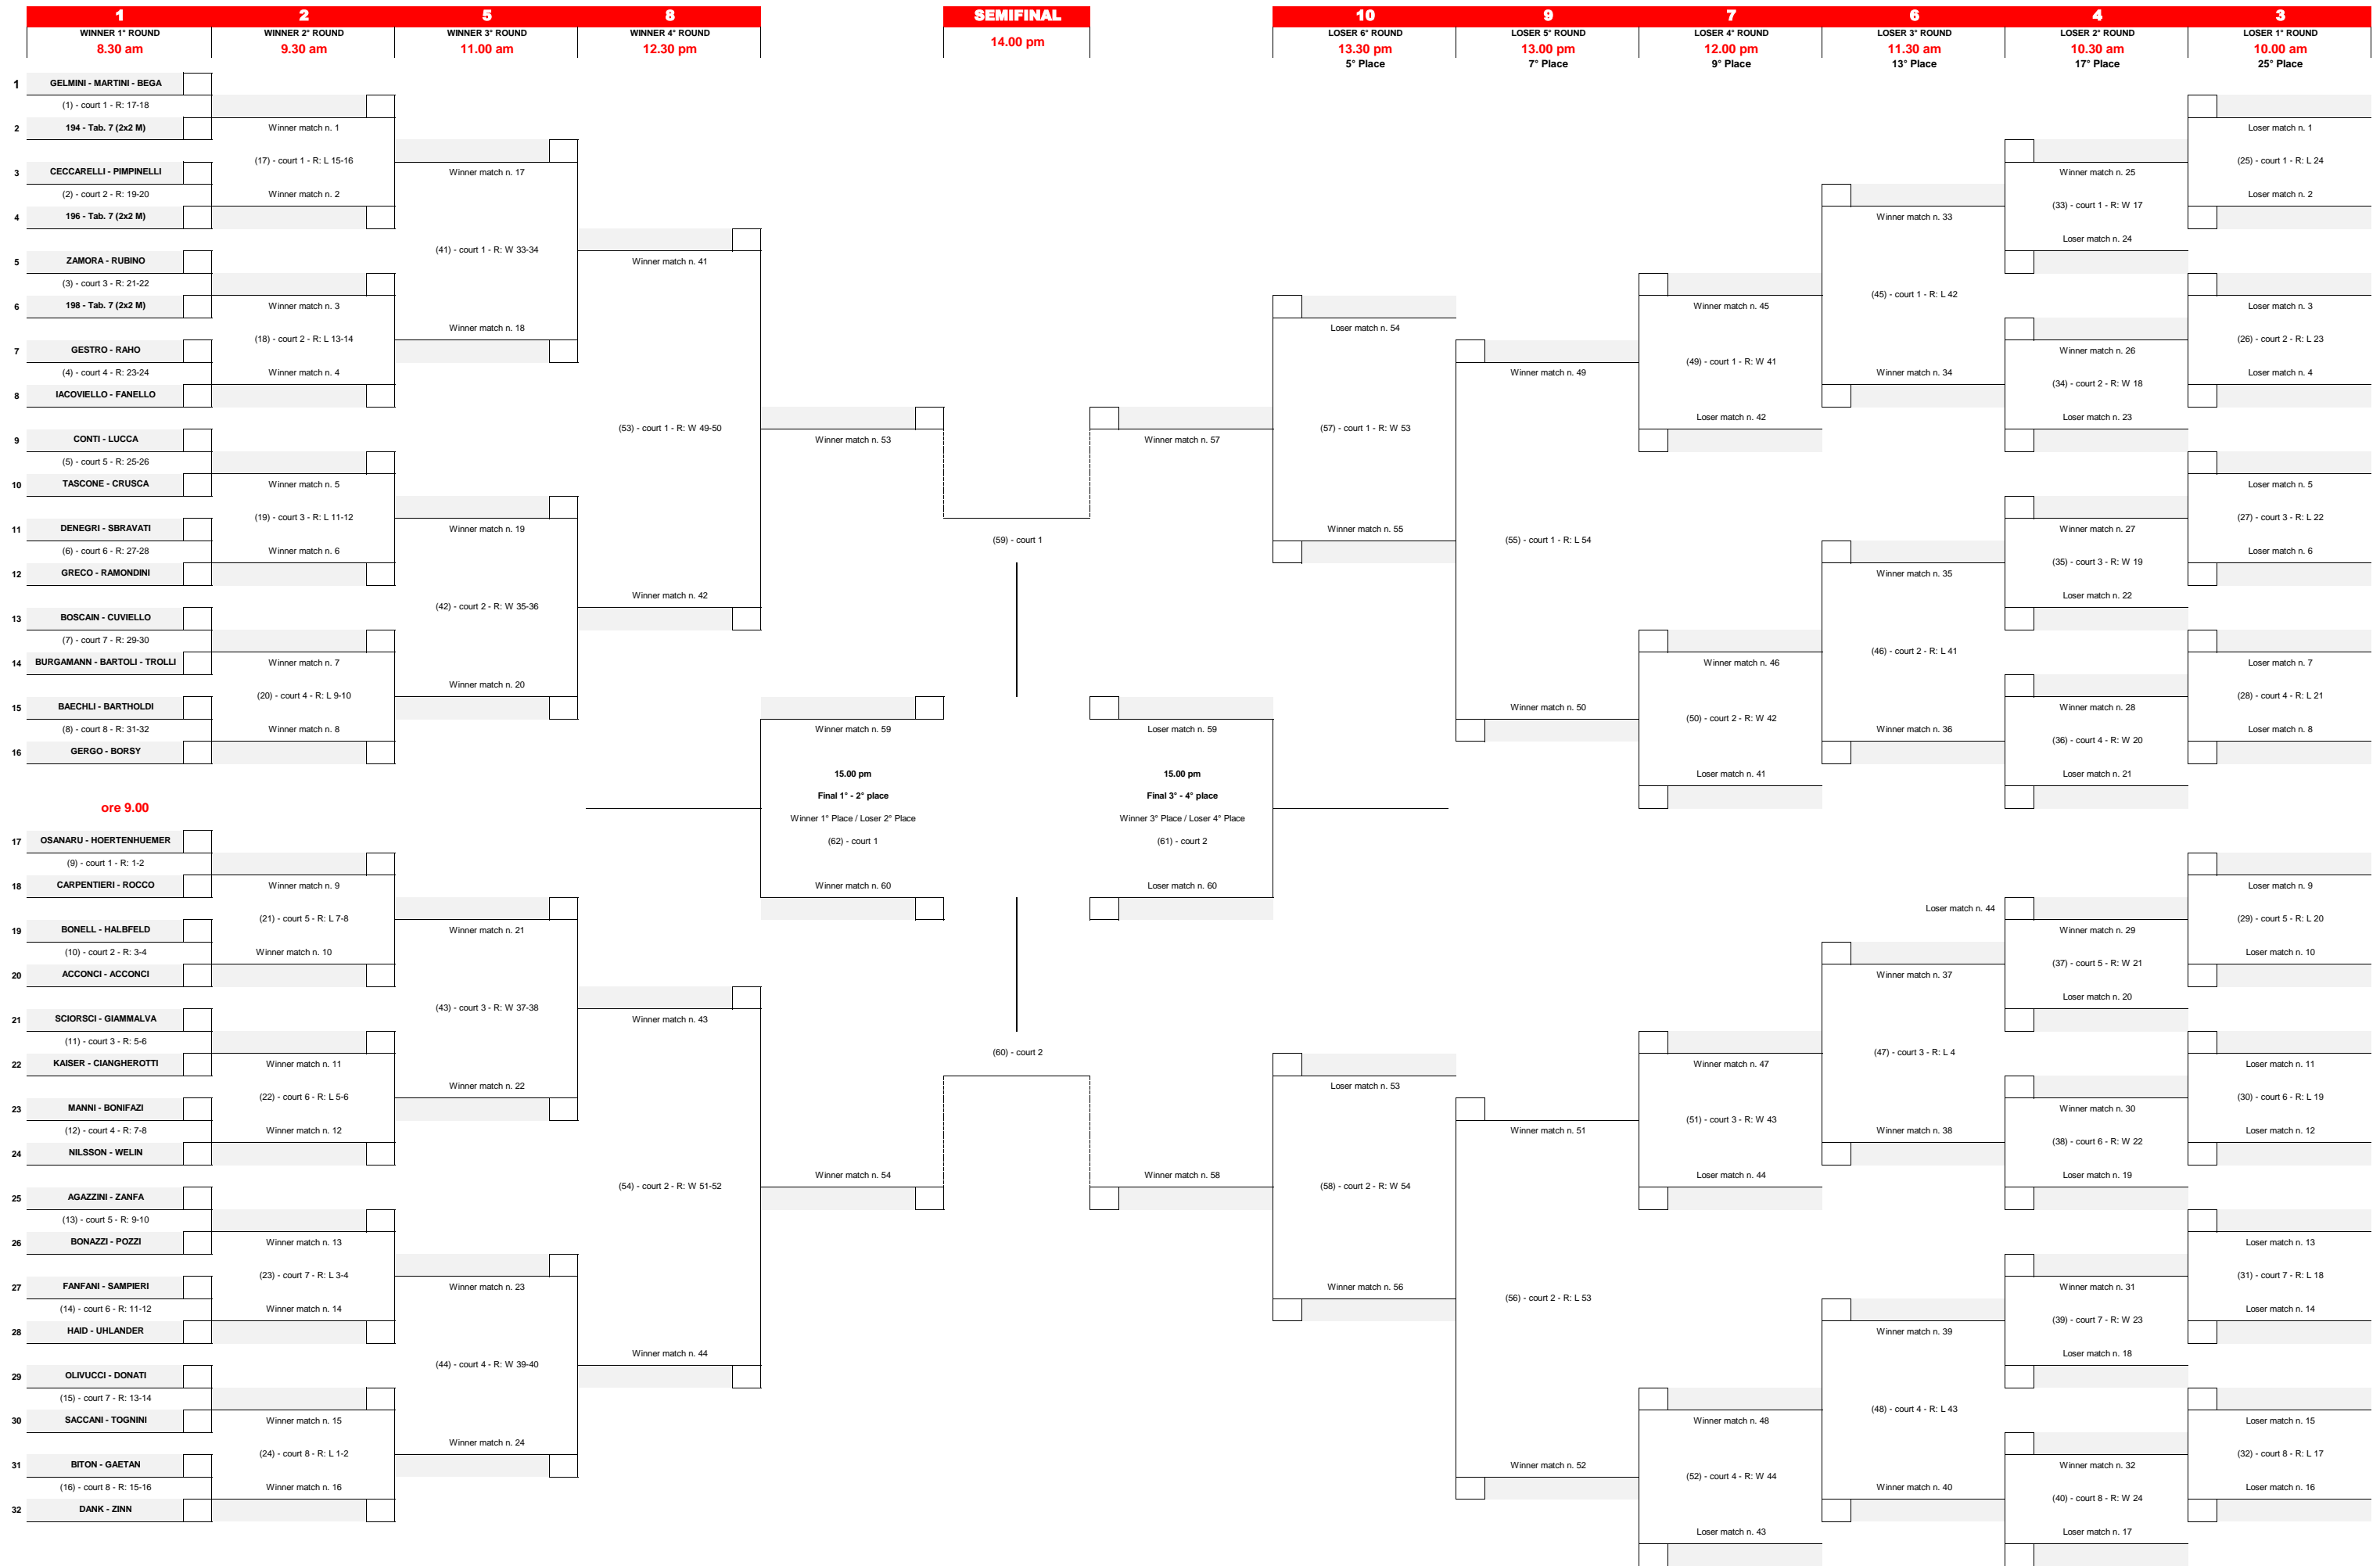

Mizuno Beach Volley Marathon - 2x2 Male - Main draw "7-M"

Qualification day: Friday