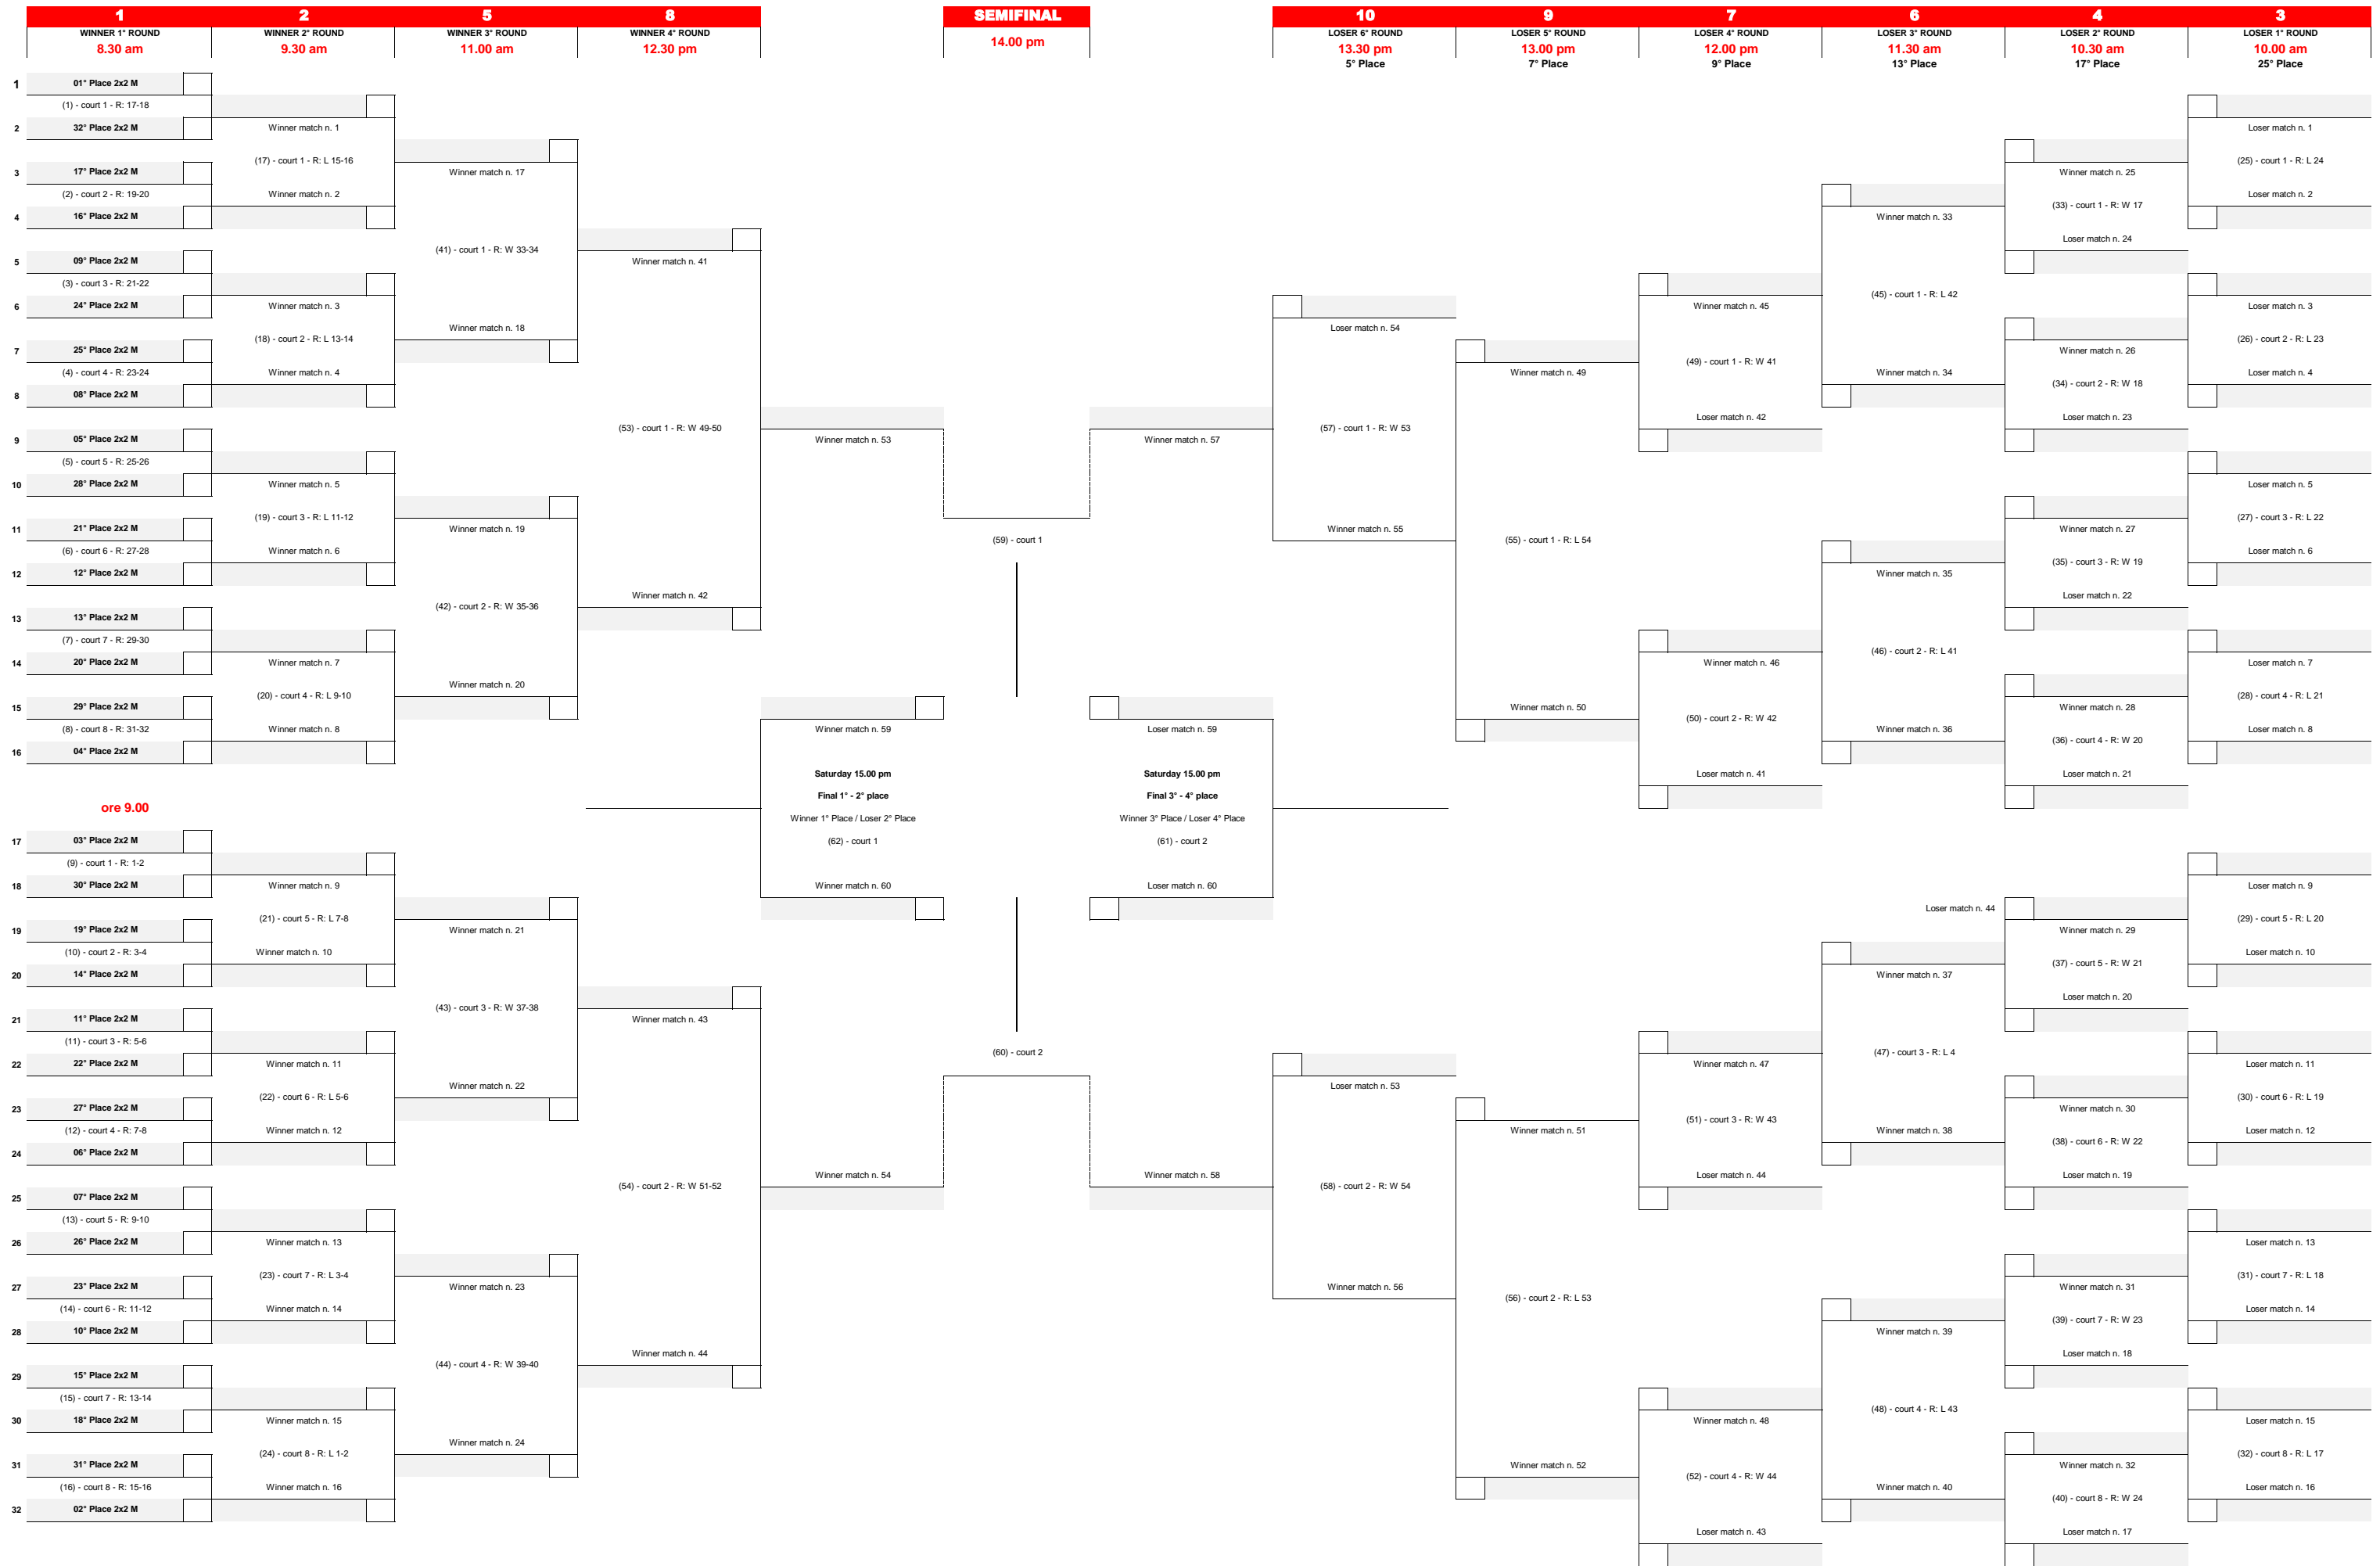

Mizuno Beach Volley Marathon - 2x2 Male

Final day: Saturday