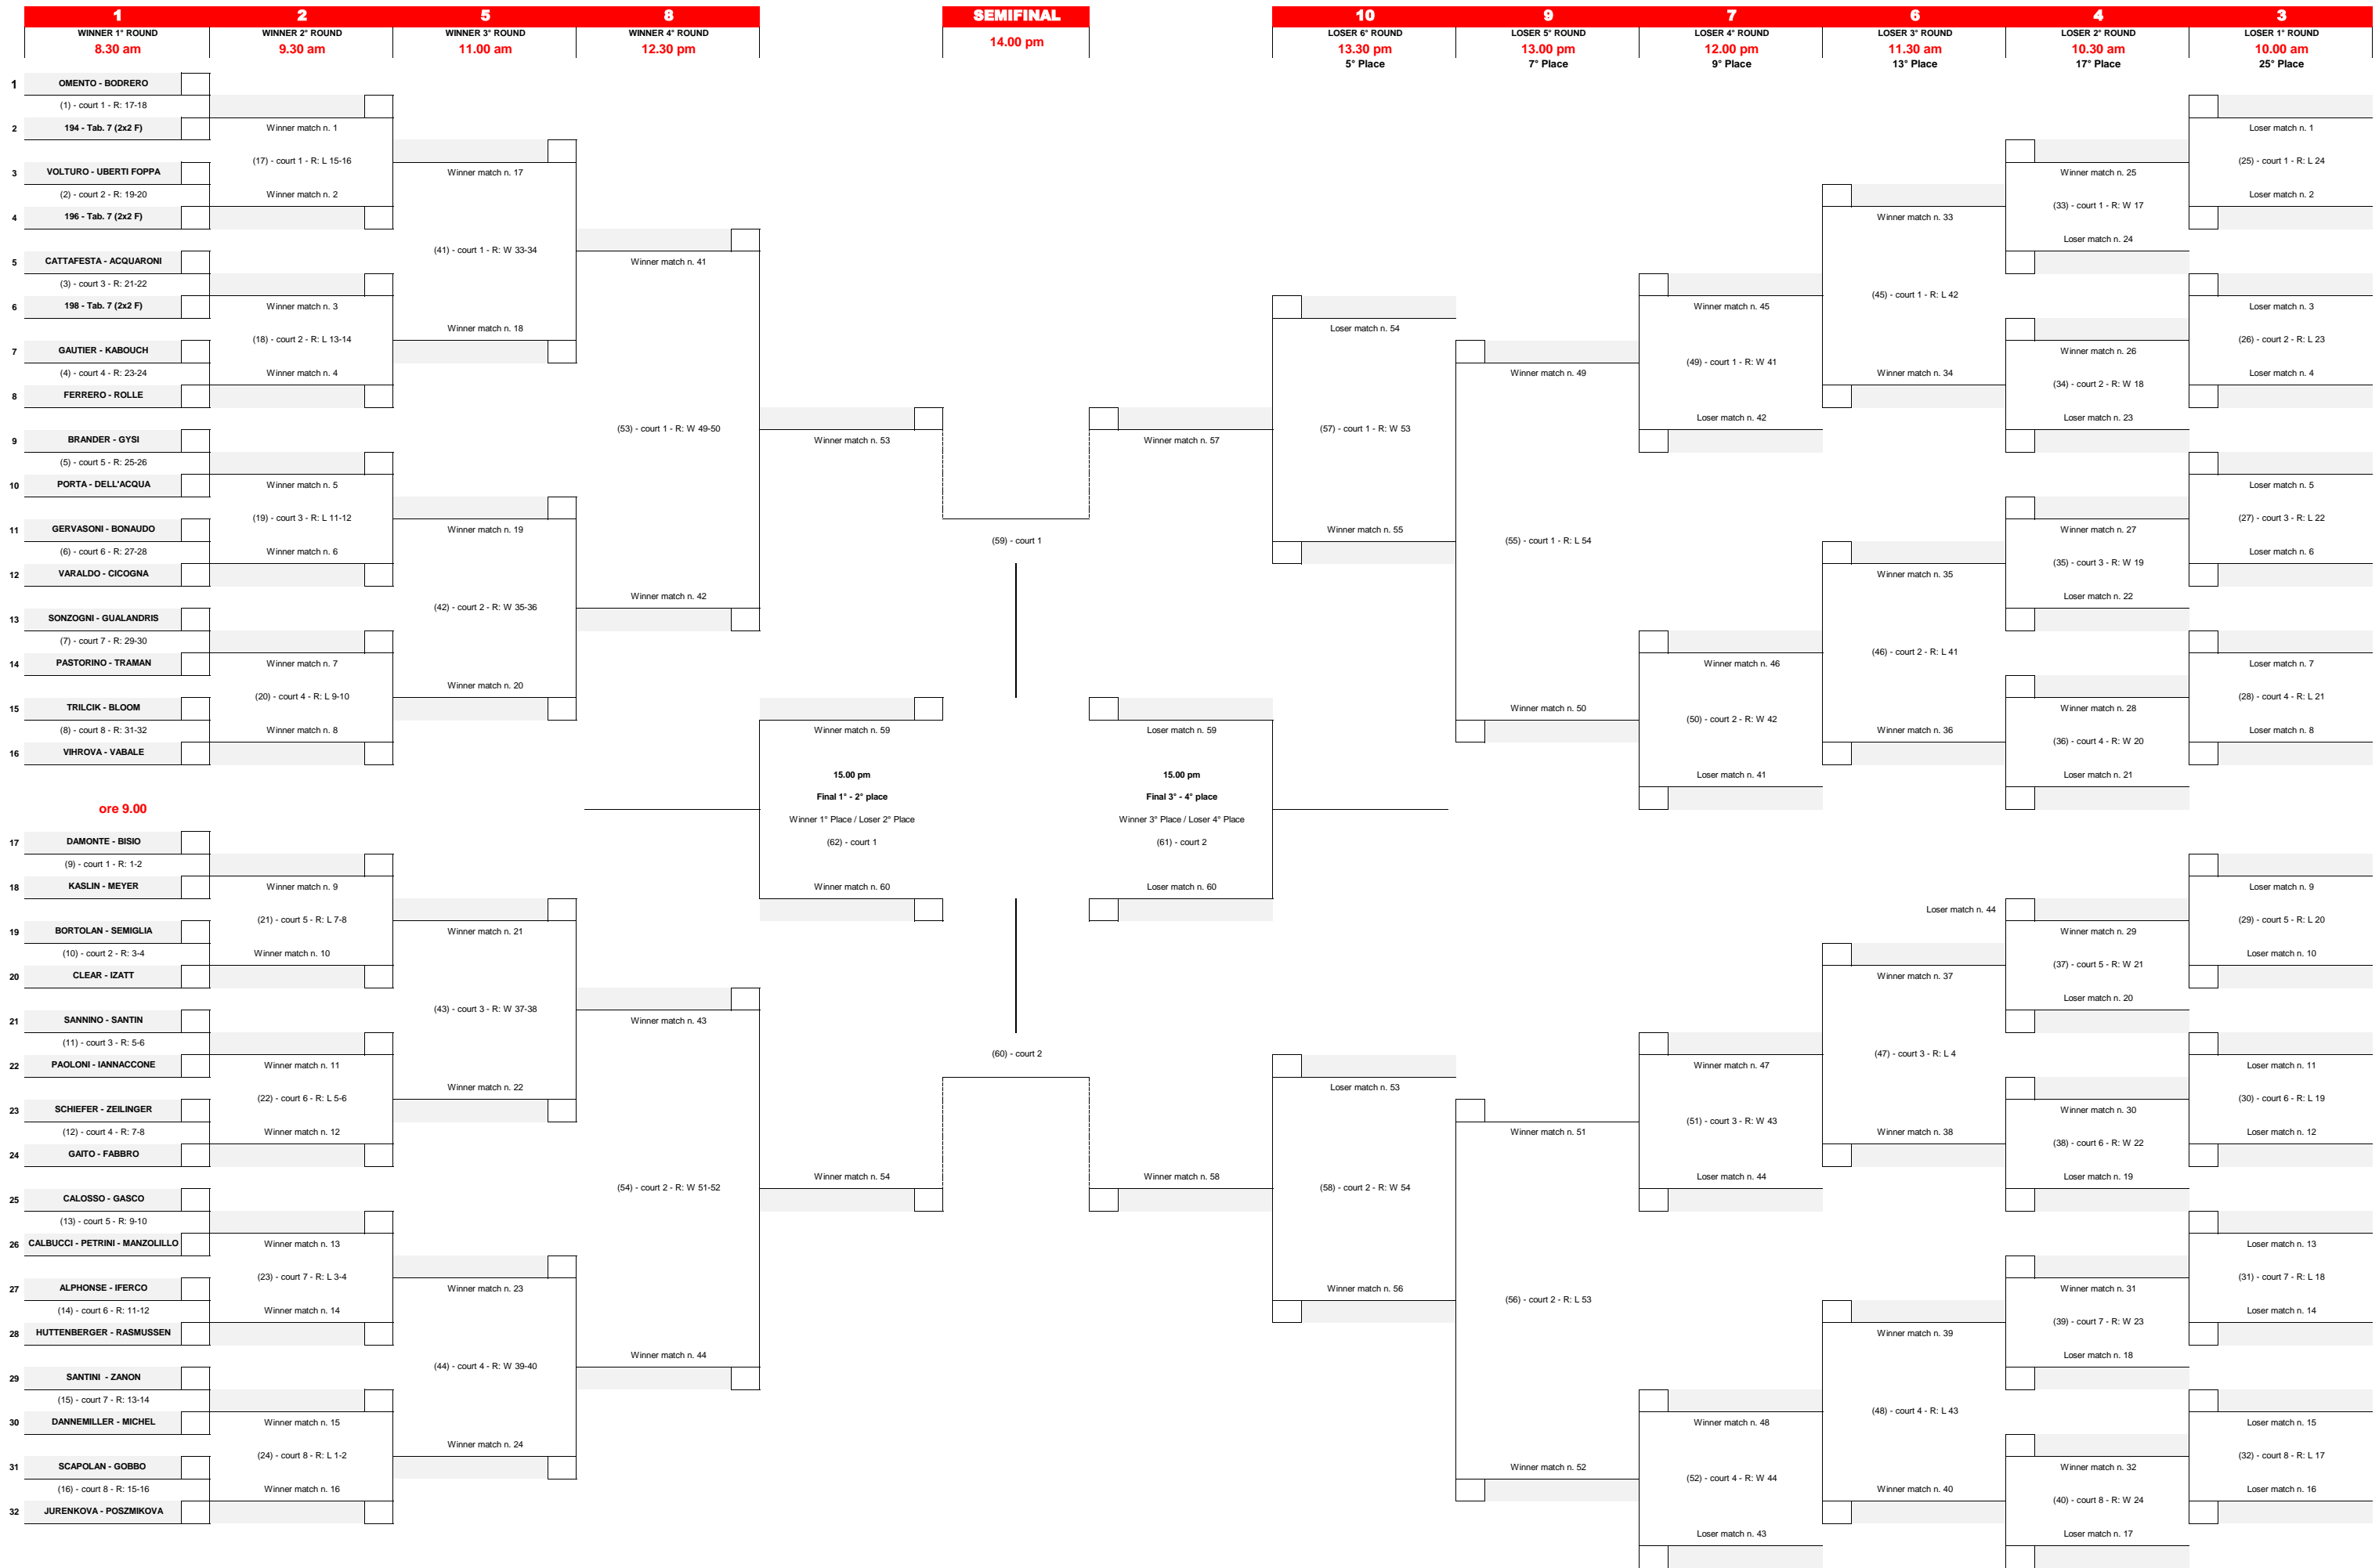

Mizuno Beach Volley Marathon - 2x2 Female - Main draw "7-M"

Qualification day: Friday