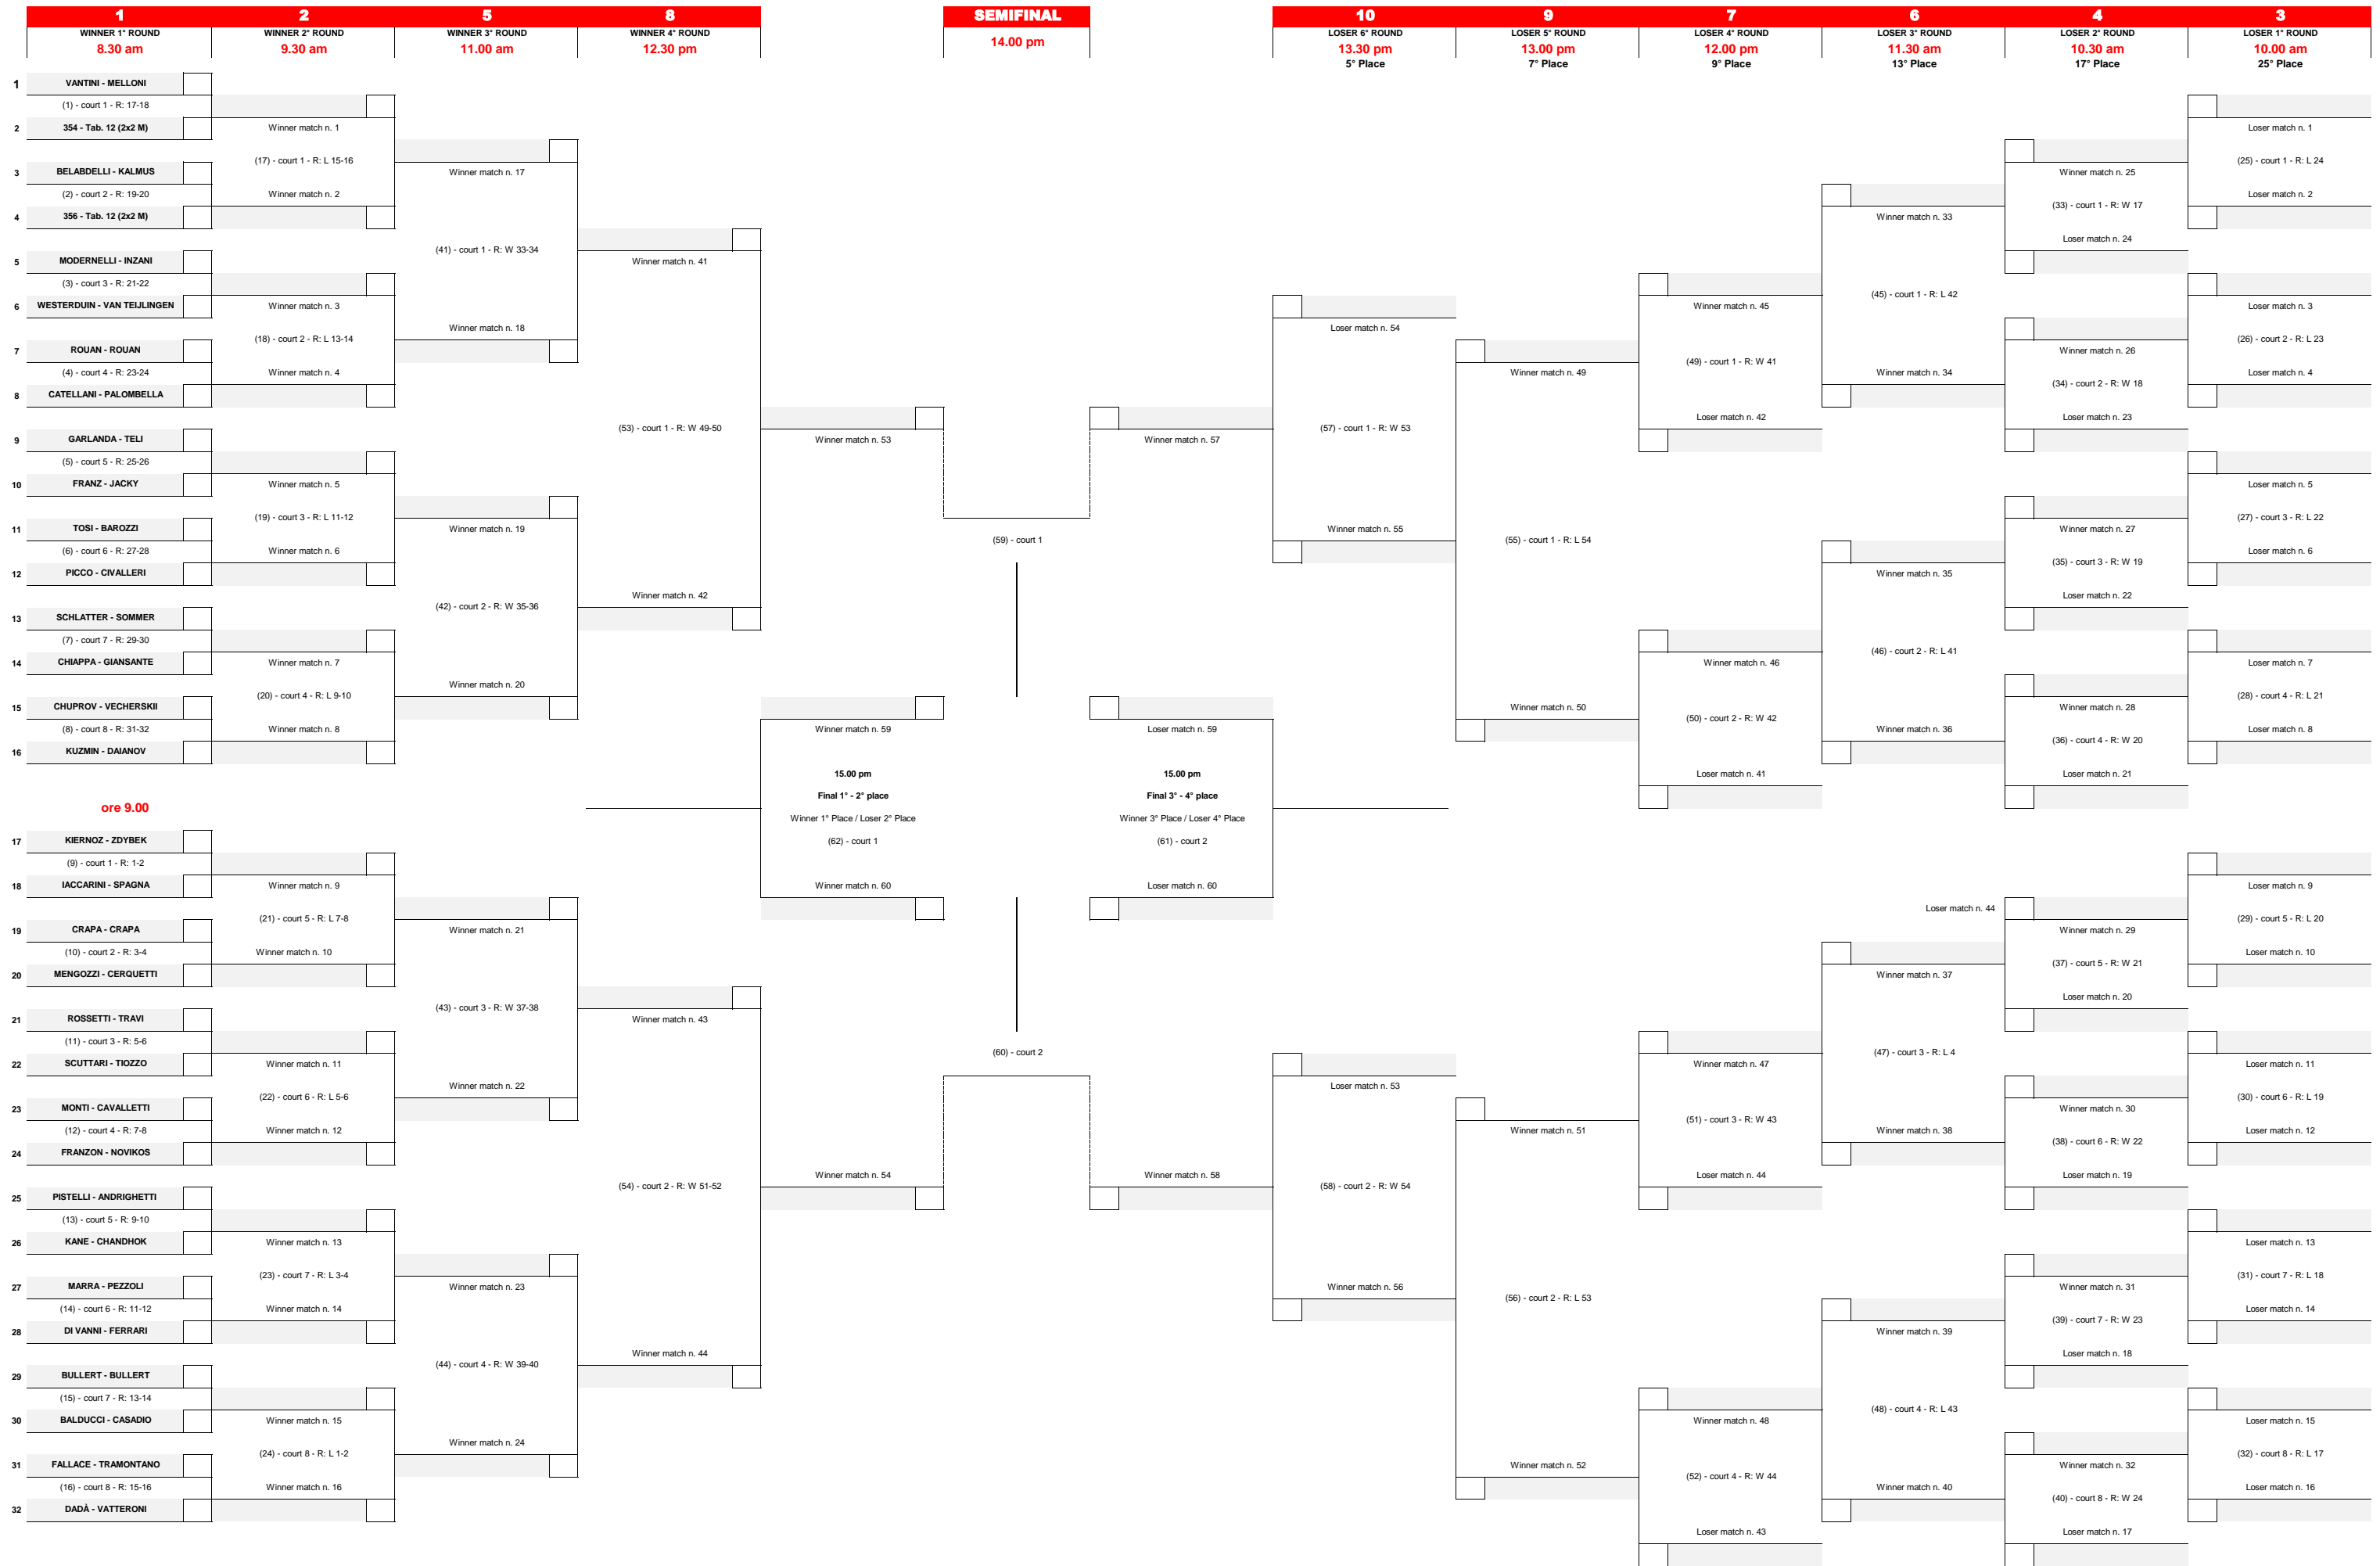

Mizuno Beach Volley Marathon - 2x2 Male - Main draw "12-M"

Qualification day: Friday