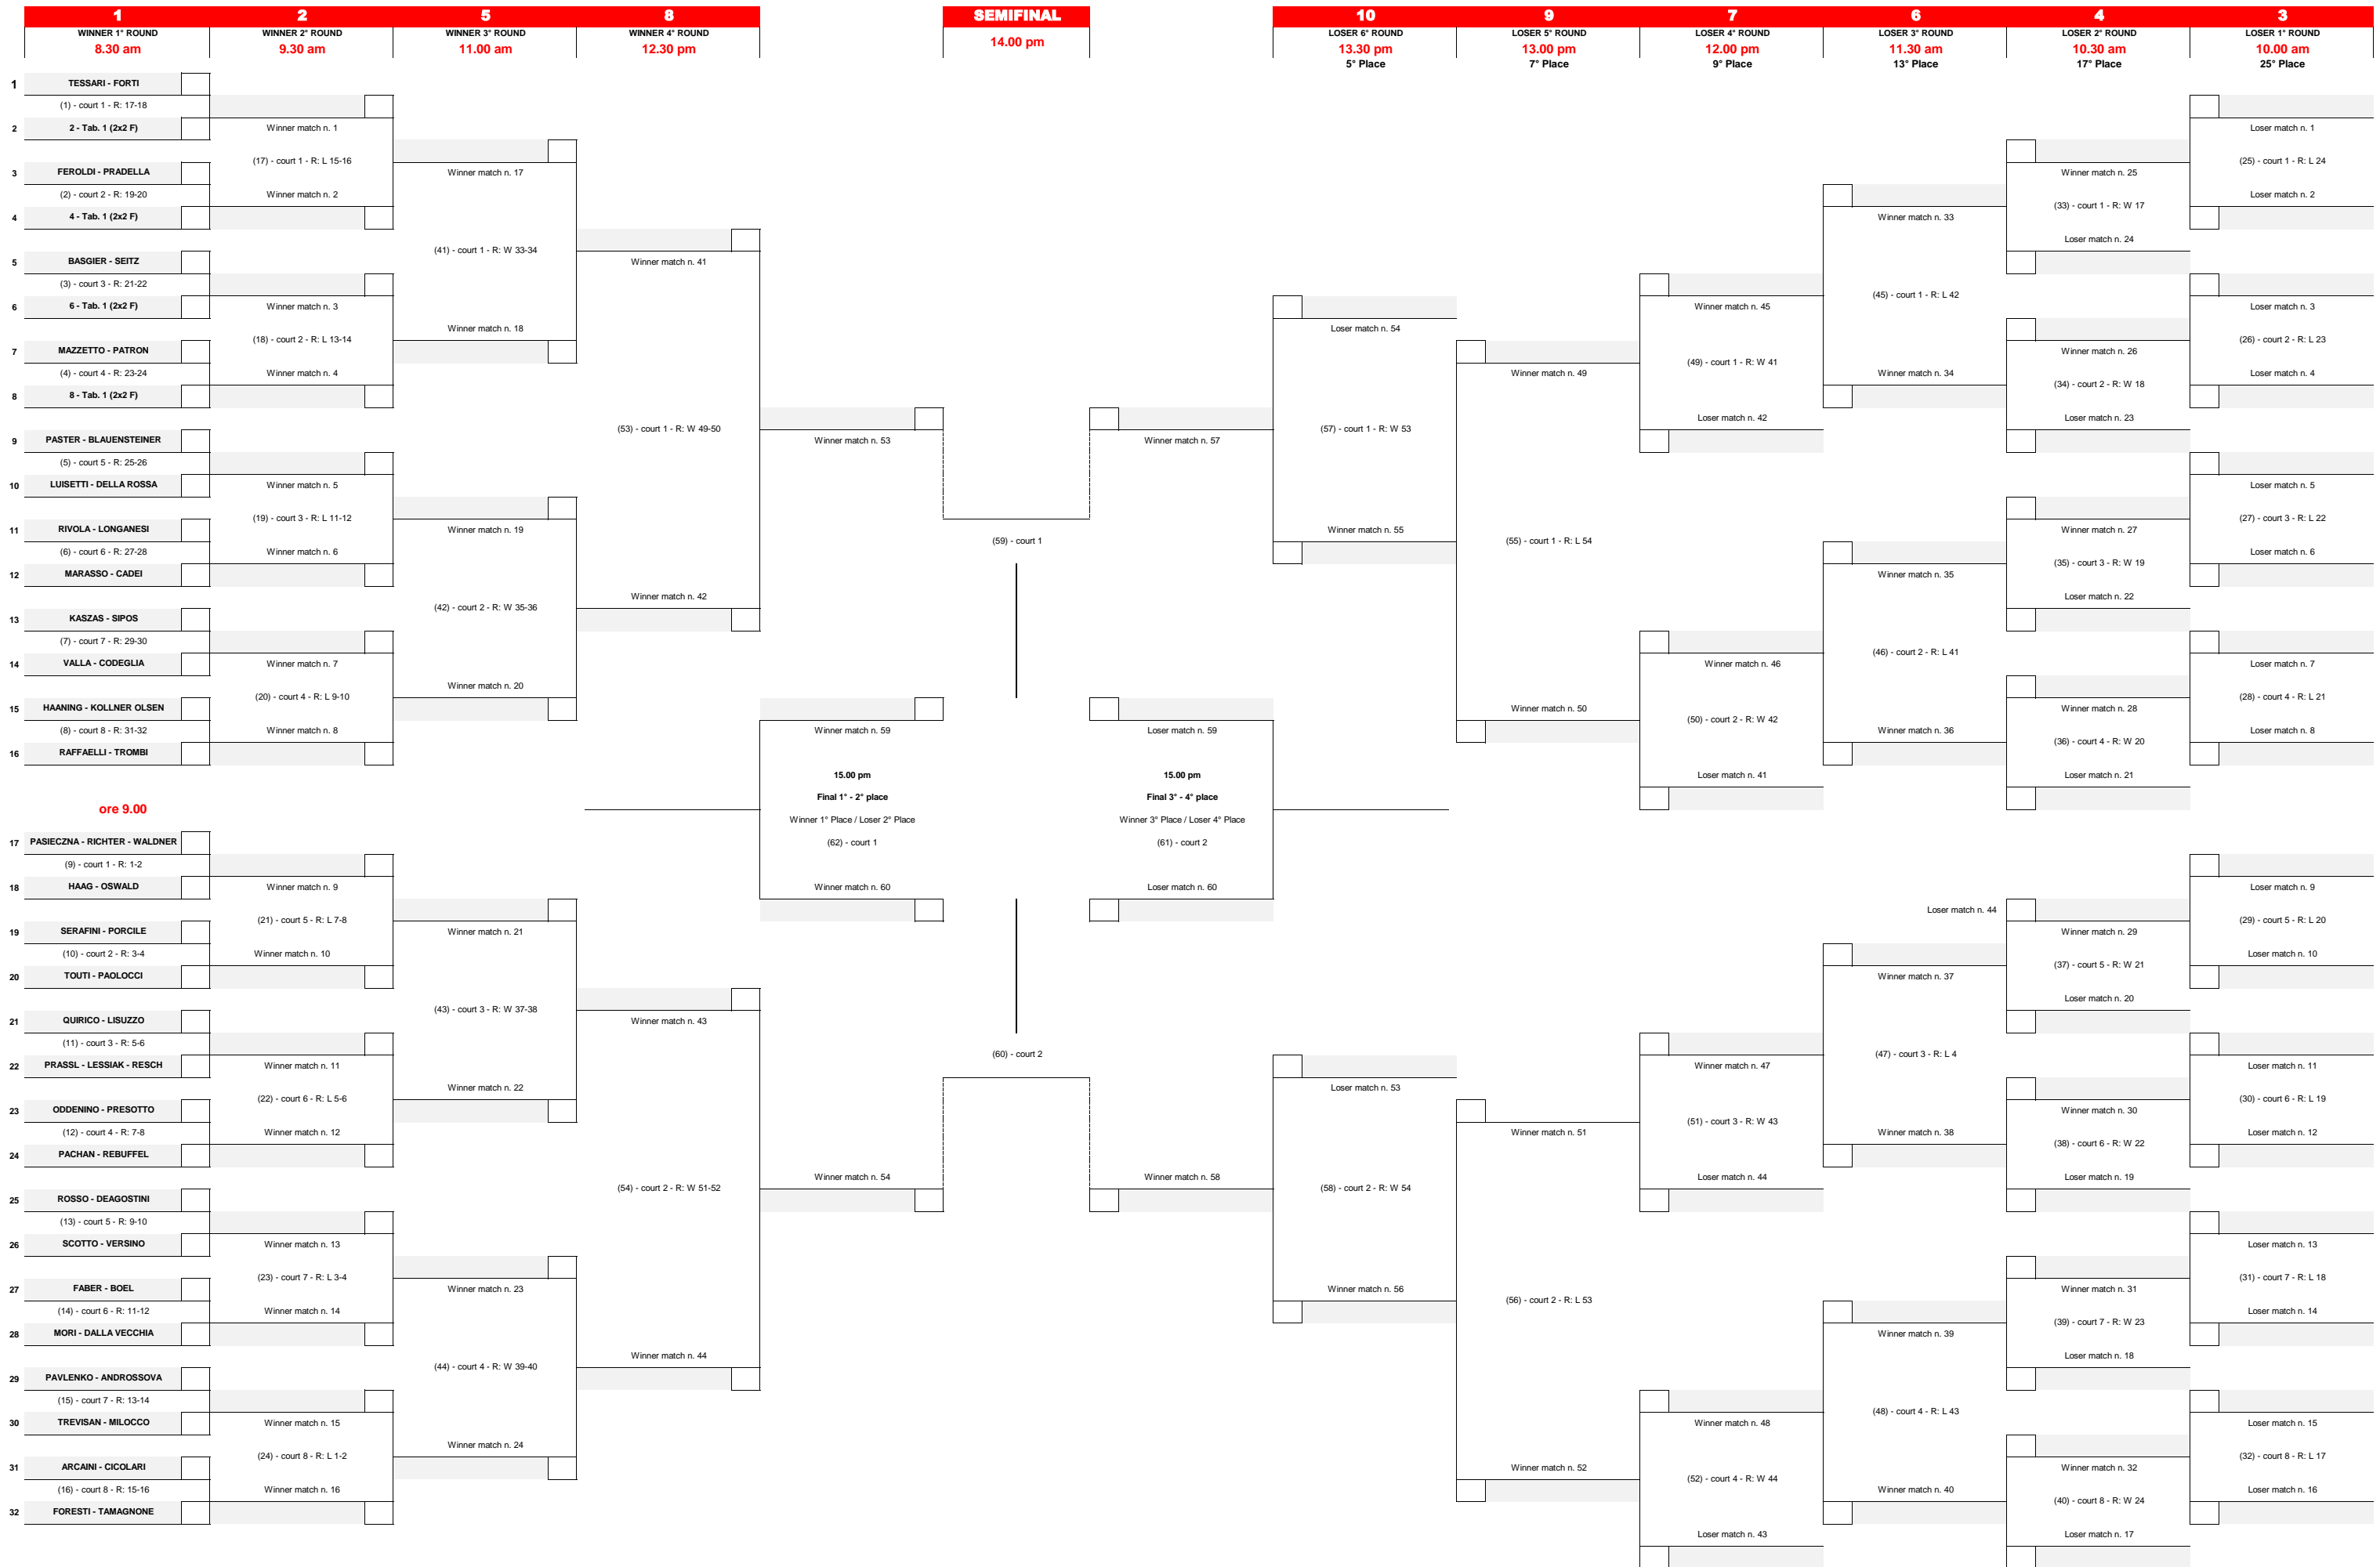

Qualification day: Friday

Mizuno Beach Volley Marathon - 2x2 Male

Final day: Saturday

Mizuno Beach Volley Marathon - 2x2 Female - Main draw "1-M"

Qualification day: Friday

Mizuno Beach Volley Marathon - 2x2 Female - Main draw "2-M"