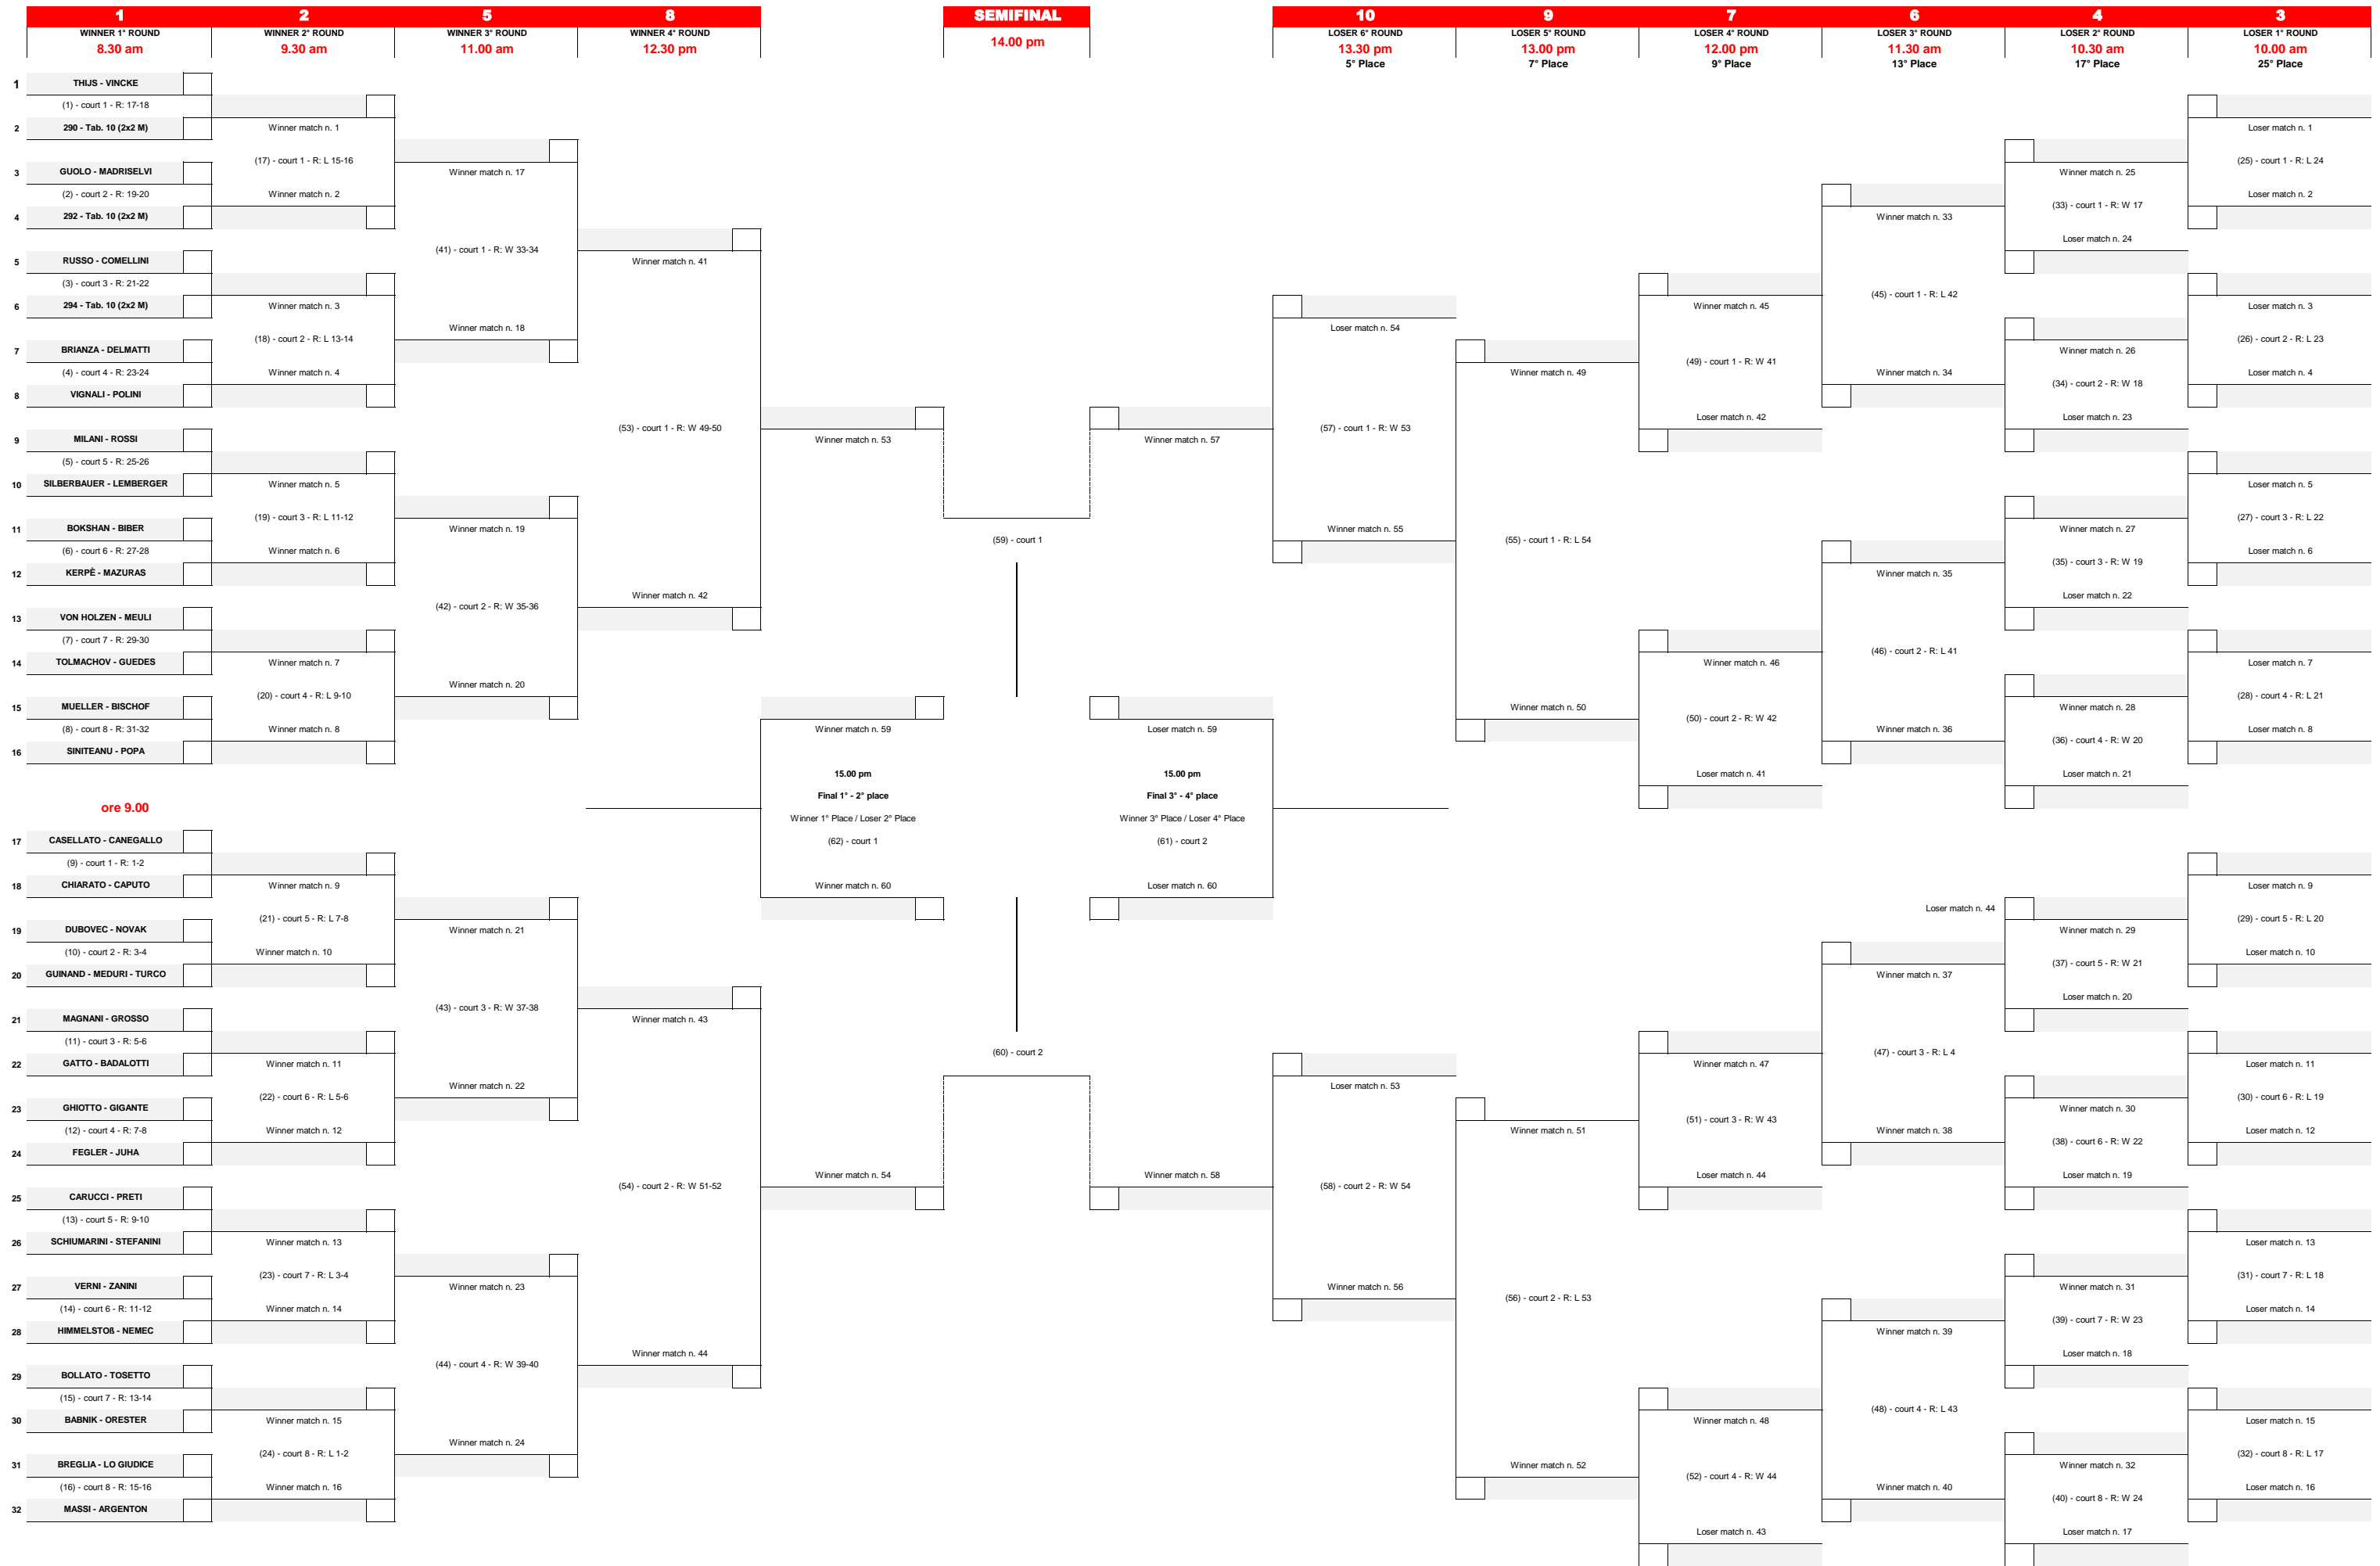

Mizuno Beach Volley Marathon - 2x2 Male - Main draw "10-M"

Qualification day: Friday