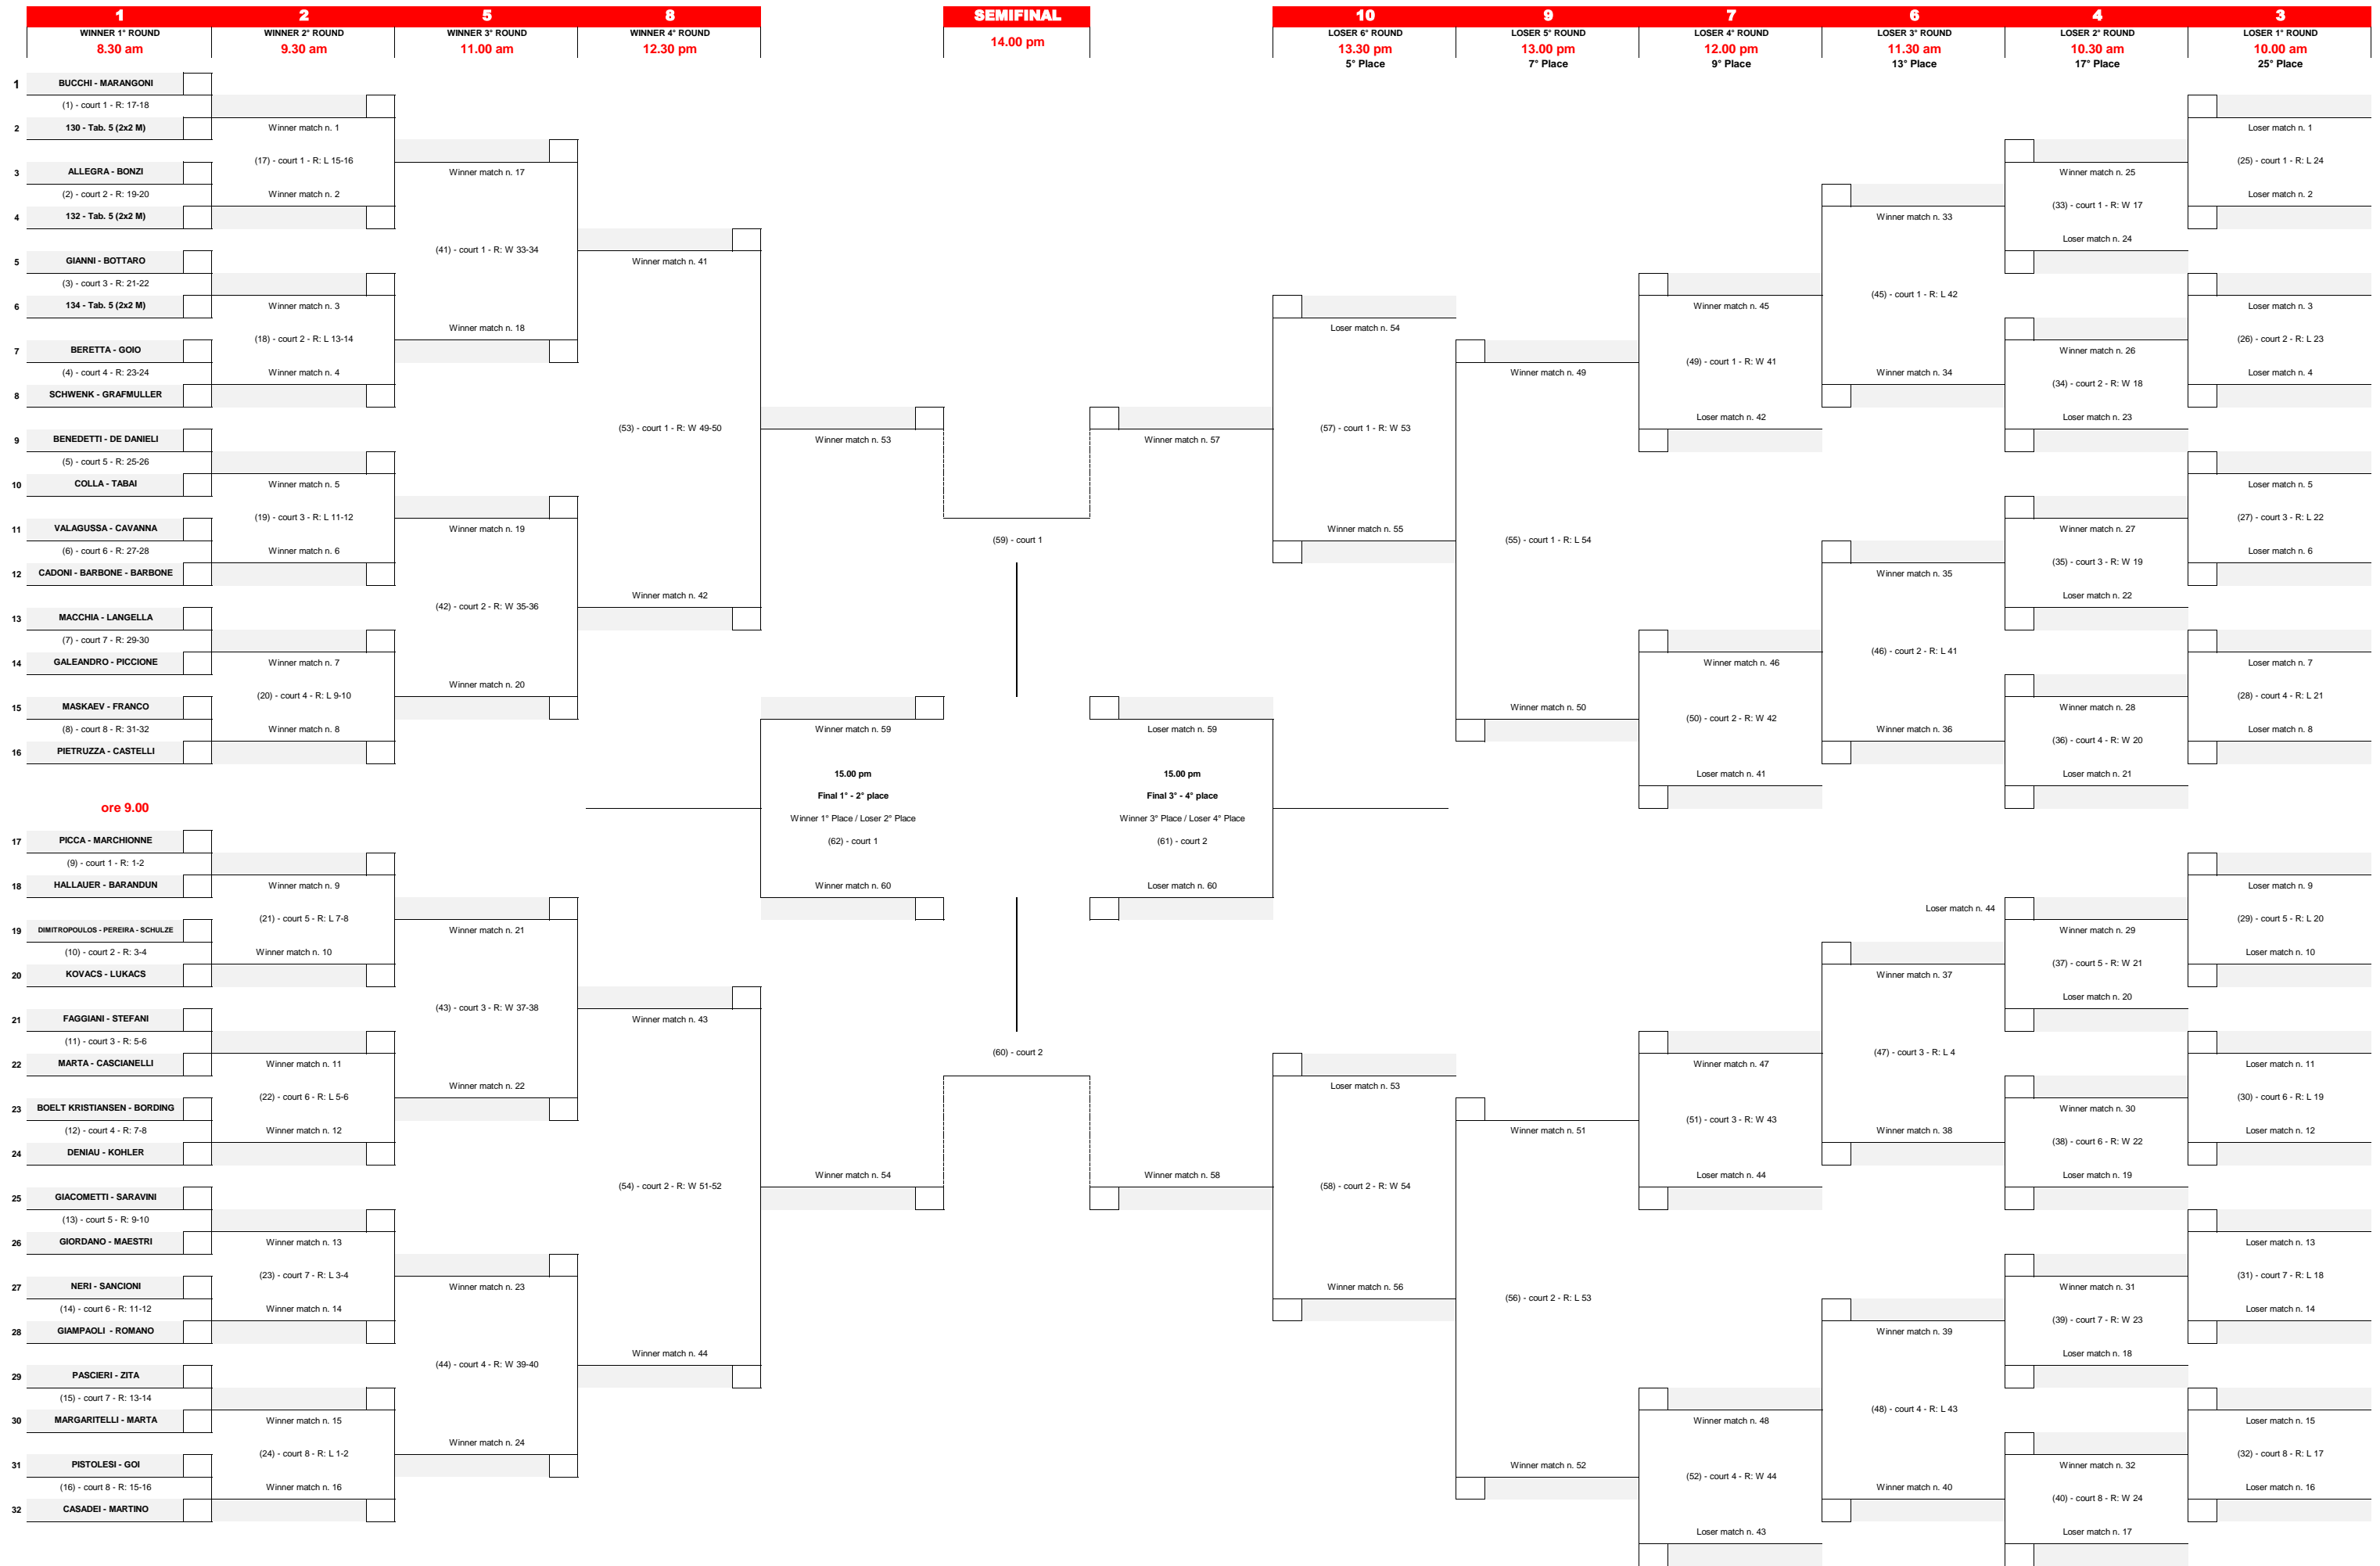

Mizuno Beach Volley Marathon - 2x2 Male - Main draw "1-M"

Qualification day: Friday

Mizuno Beach Volley Marathon - 2x2 Male - Main draw "2-M"

Qualification day: Friday

Mizuno Beach Volley Marathon - 2x2 Male - Main draw "3-M"

Qualification day: Friday

Mizuno Beach Volley Marathon - 2x2 Male - Main draw "4-M"

Qualification day: Friday

Mizuno Beach Volley Marathon - 2x2 Male - Main draw "5-M"

Qualification day: Friday

Mizuno Beach Volley Marathon - 2x2 Male - Main draw "6-M"