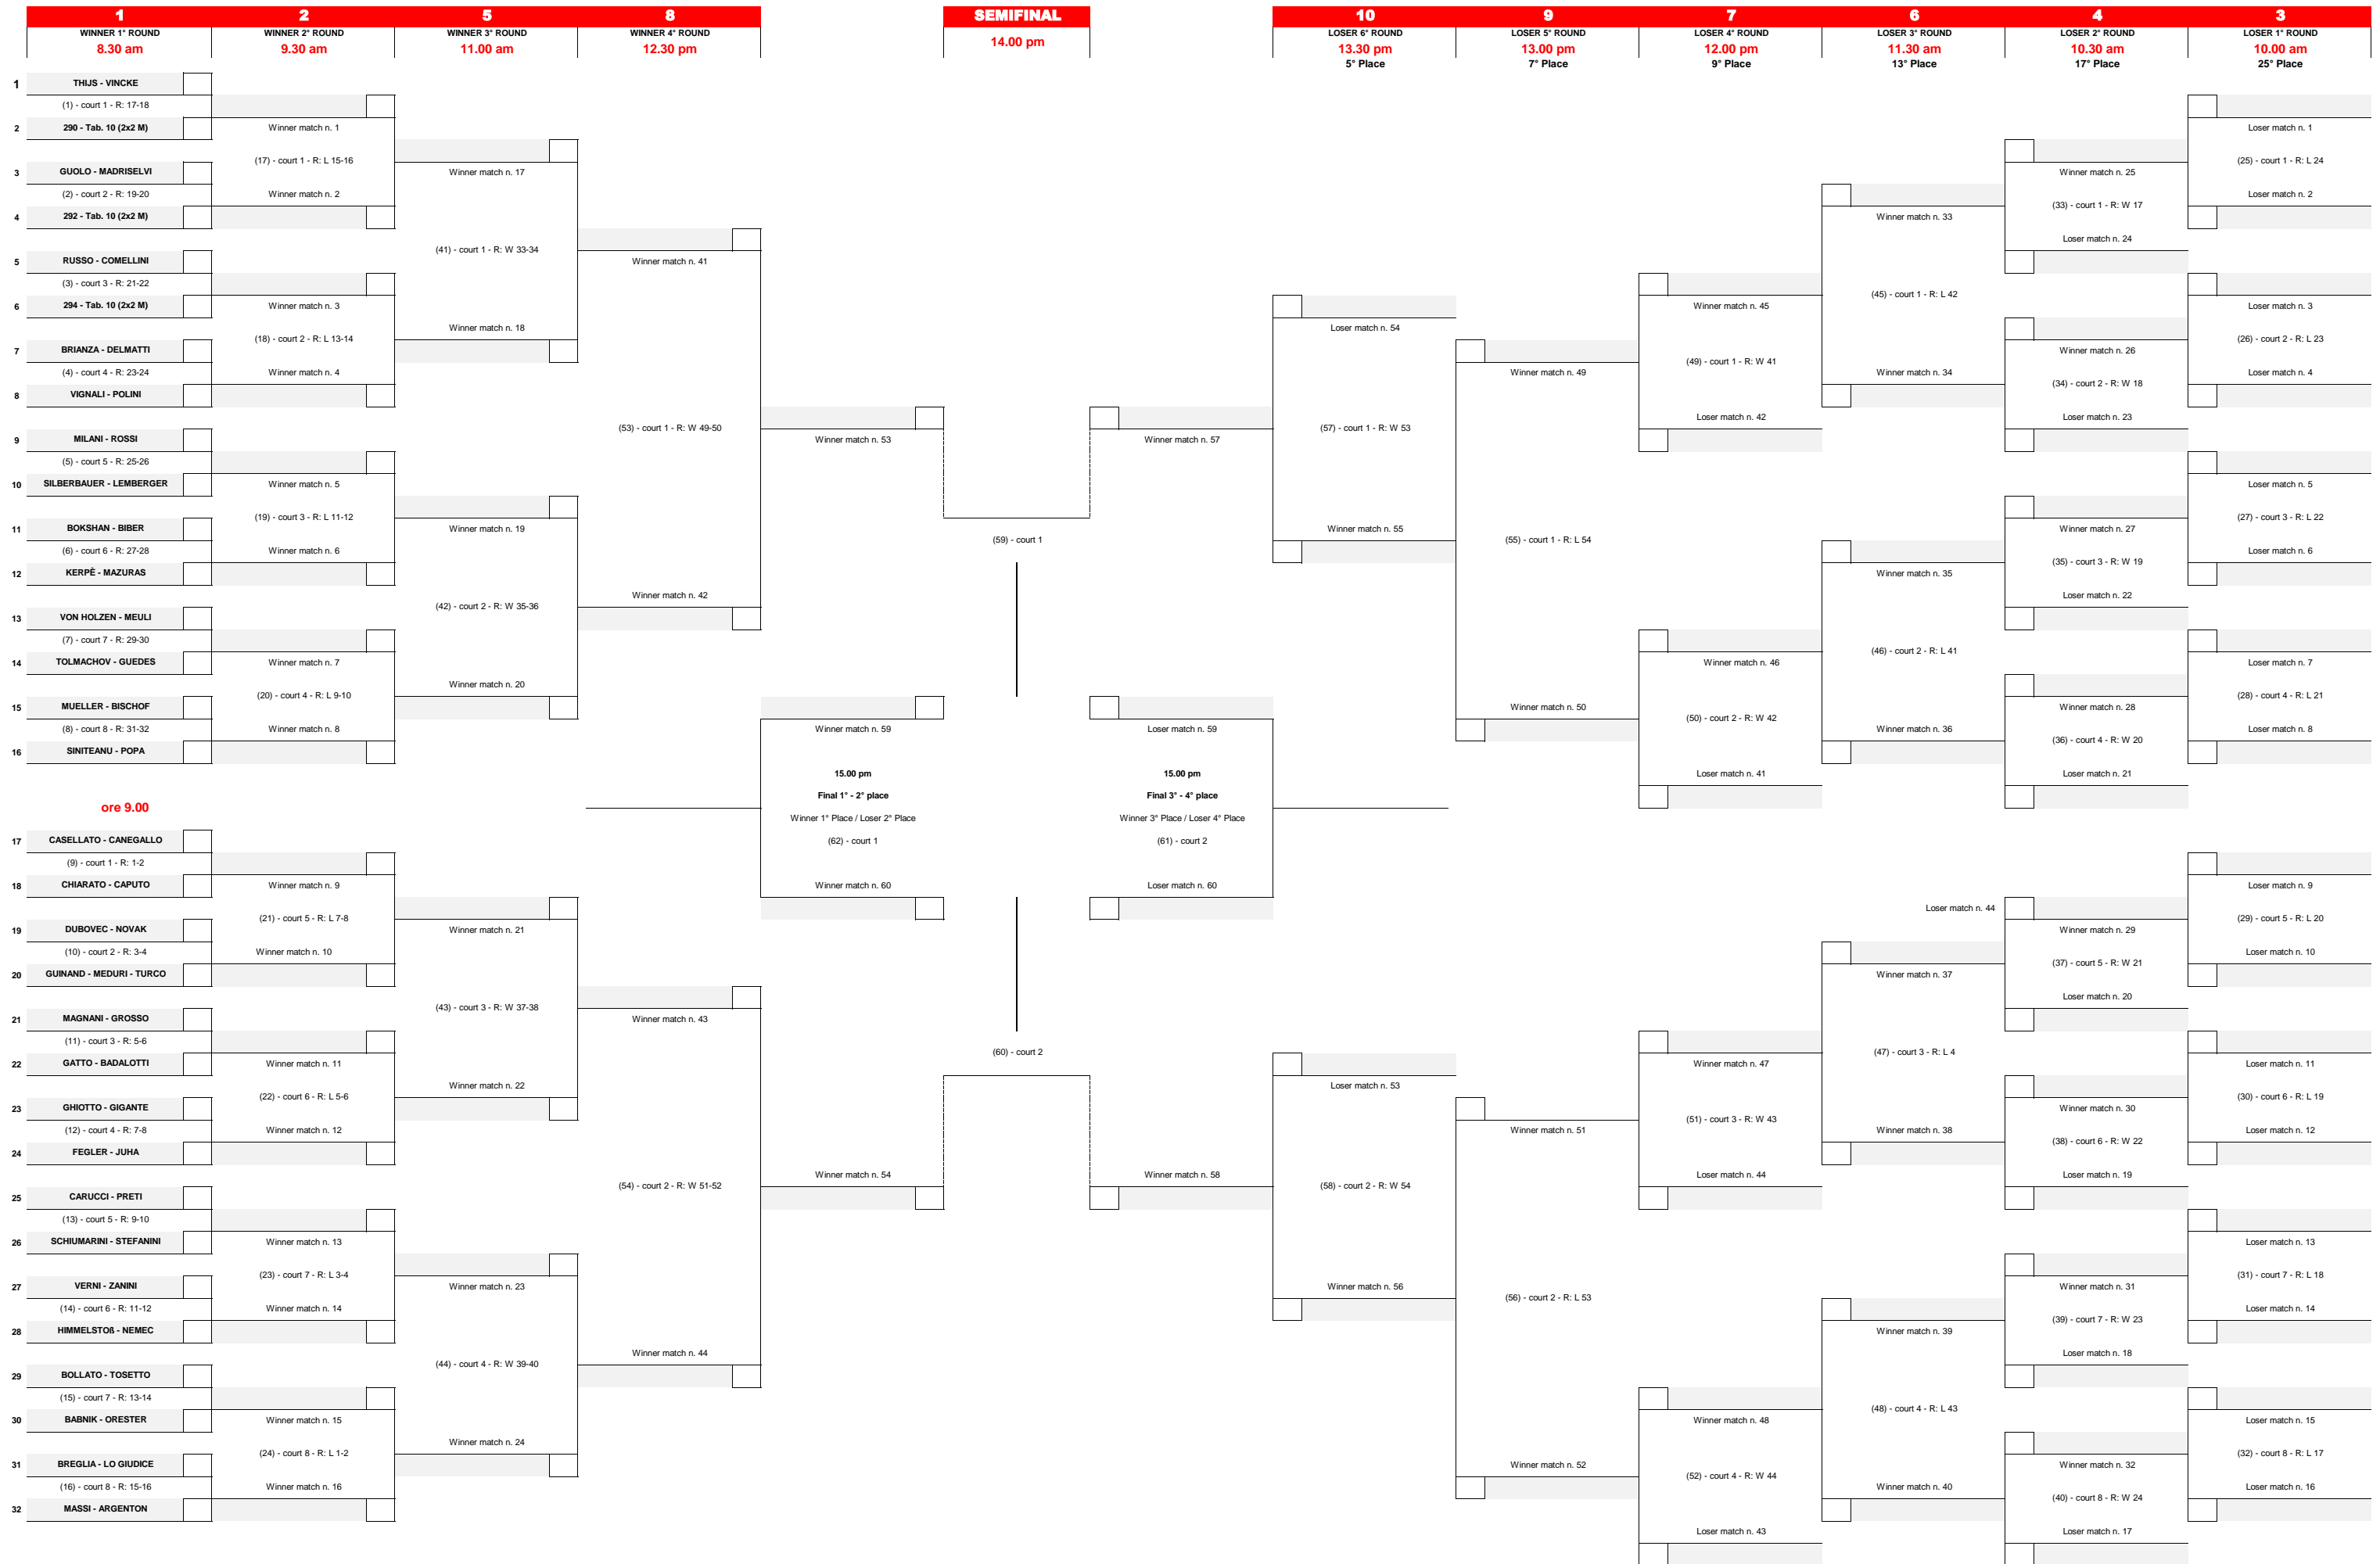

Mizuno Beach Volley Marathon - 2x2 Male - Main draw "10-M"

Qualification day: Friday