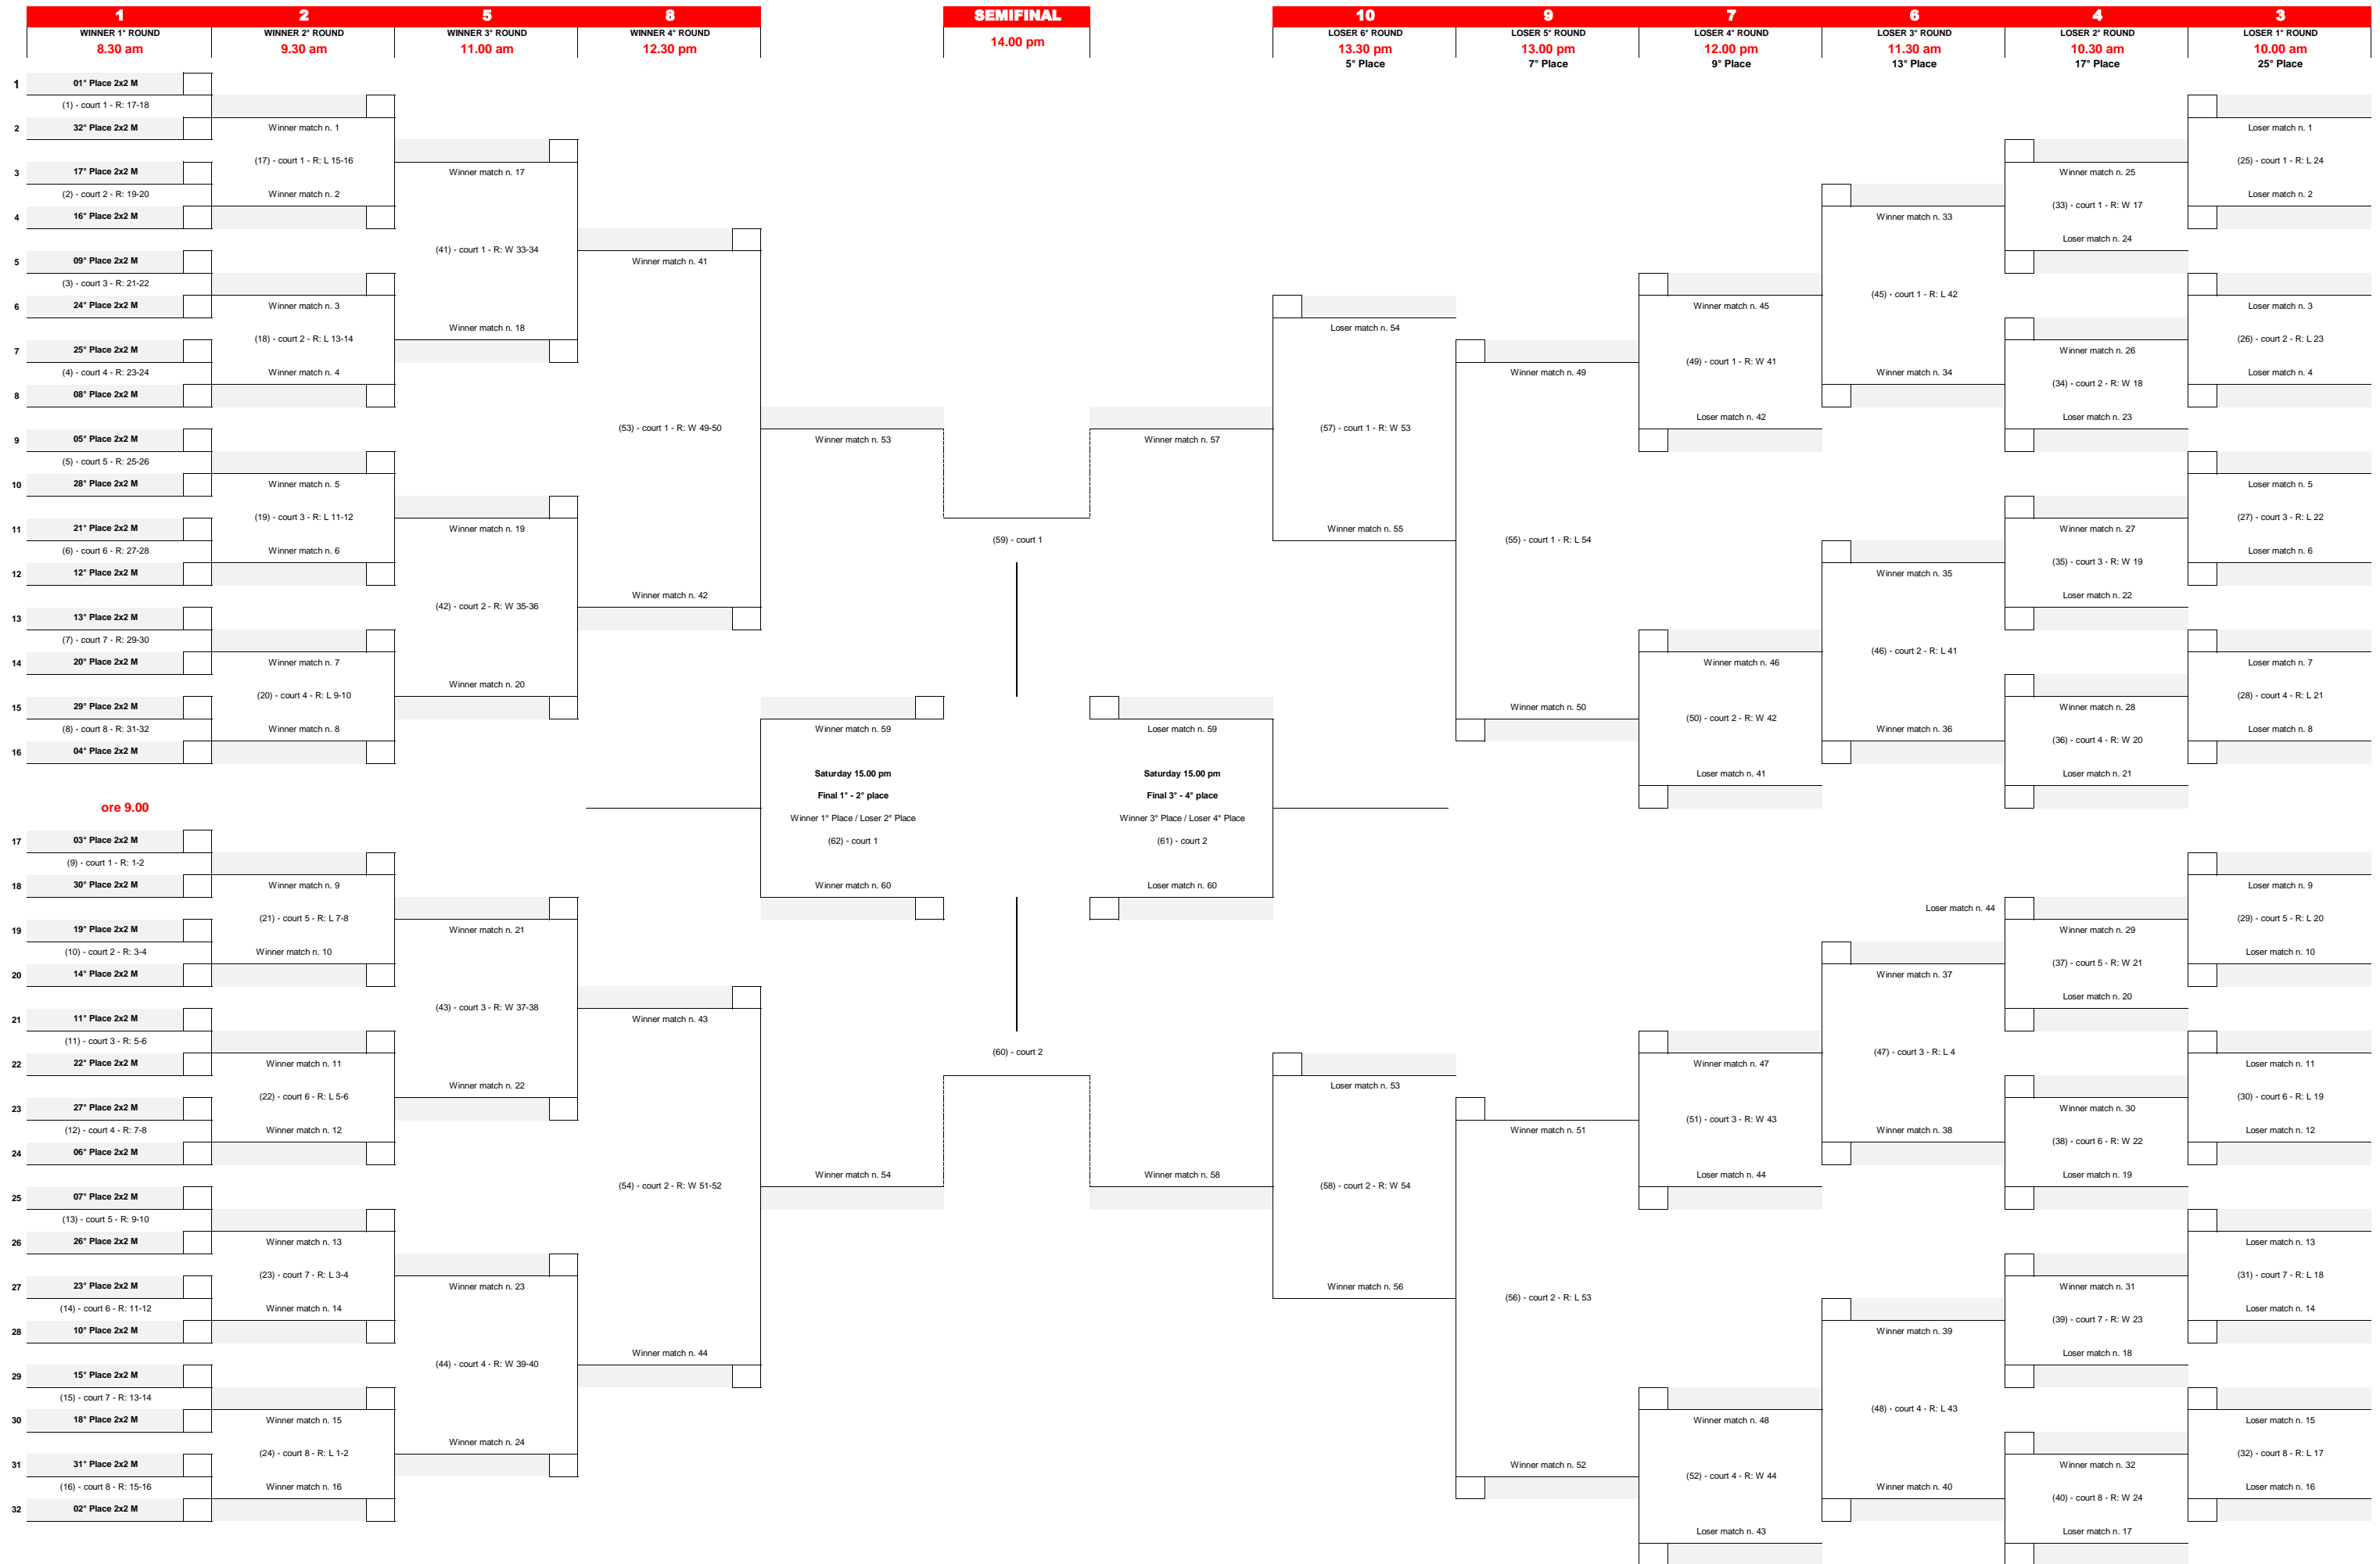

Mizuno Beach Volley Marathon - 2x2 Male

Final day: Saturday