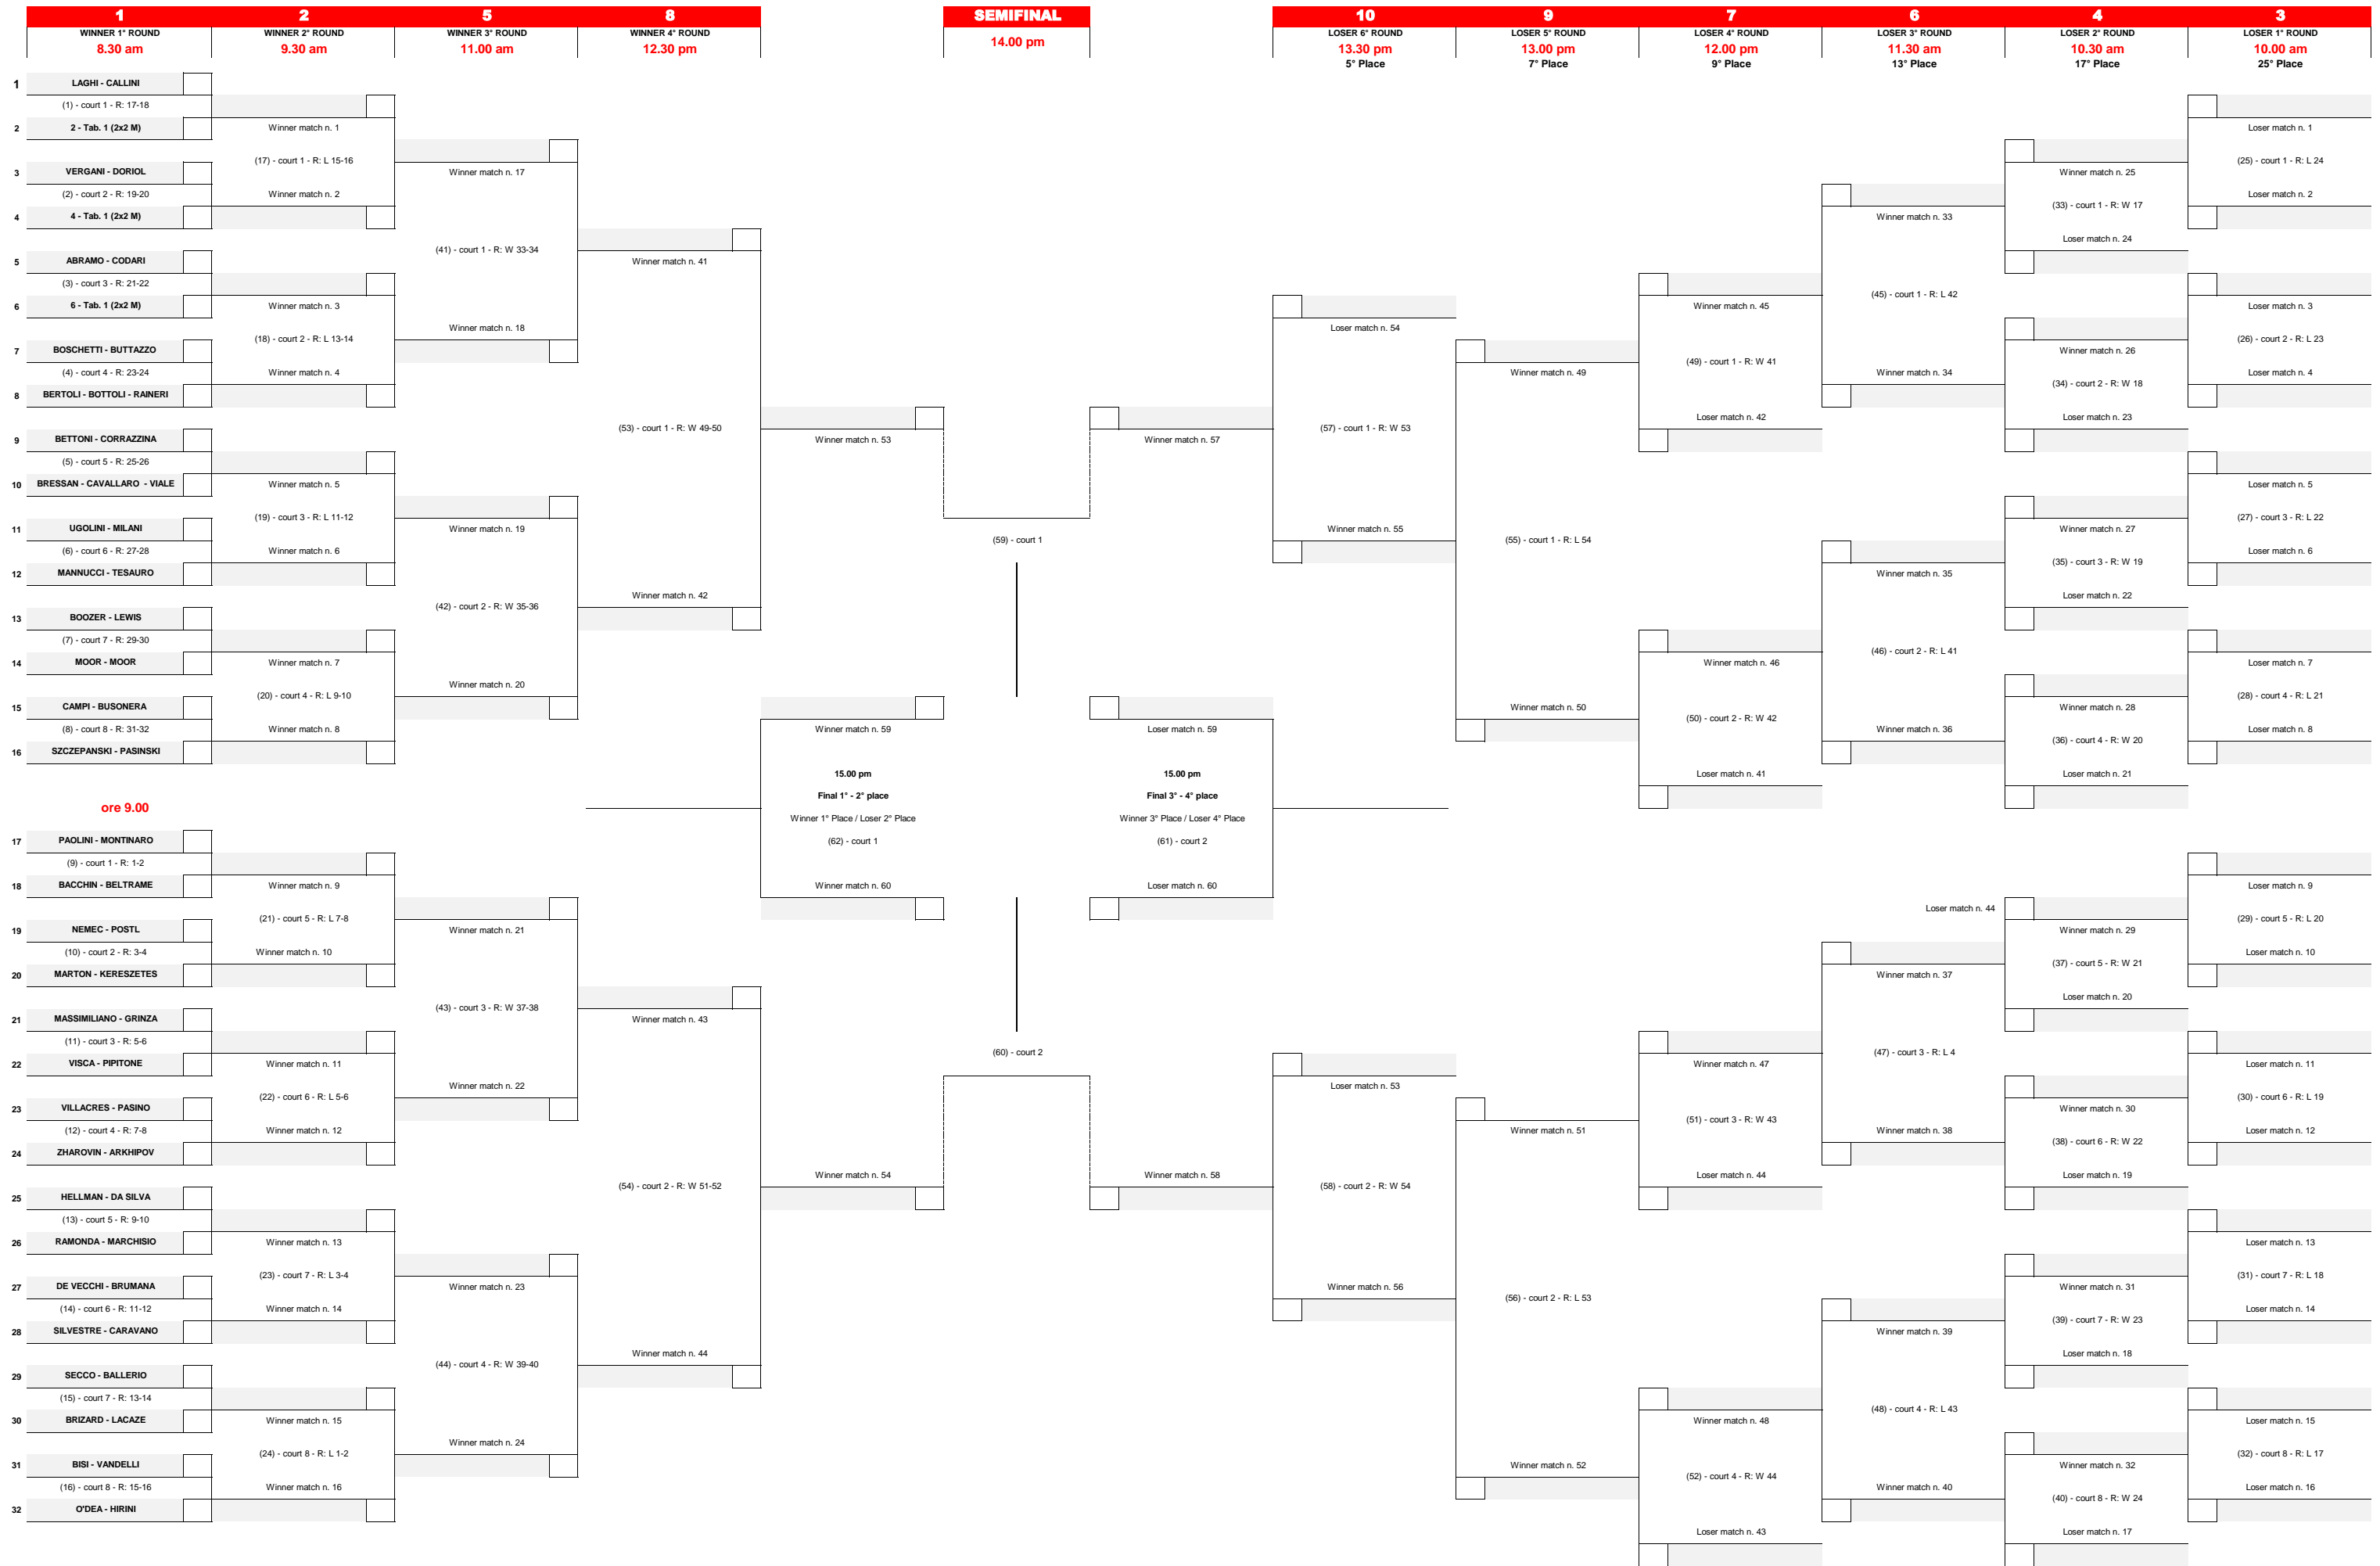

Mizuno Beach Volley Marathon - 2x2 Male - Main draw "1-M"

Qualification day: Friday