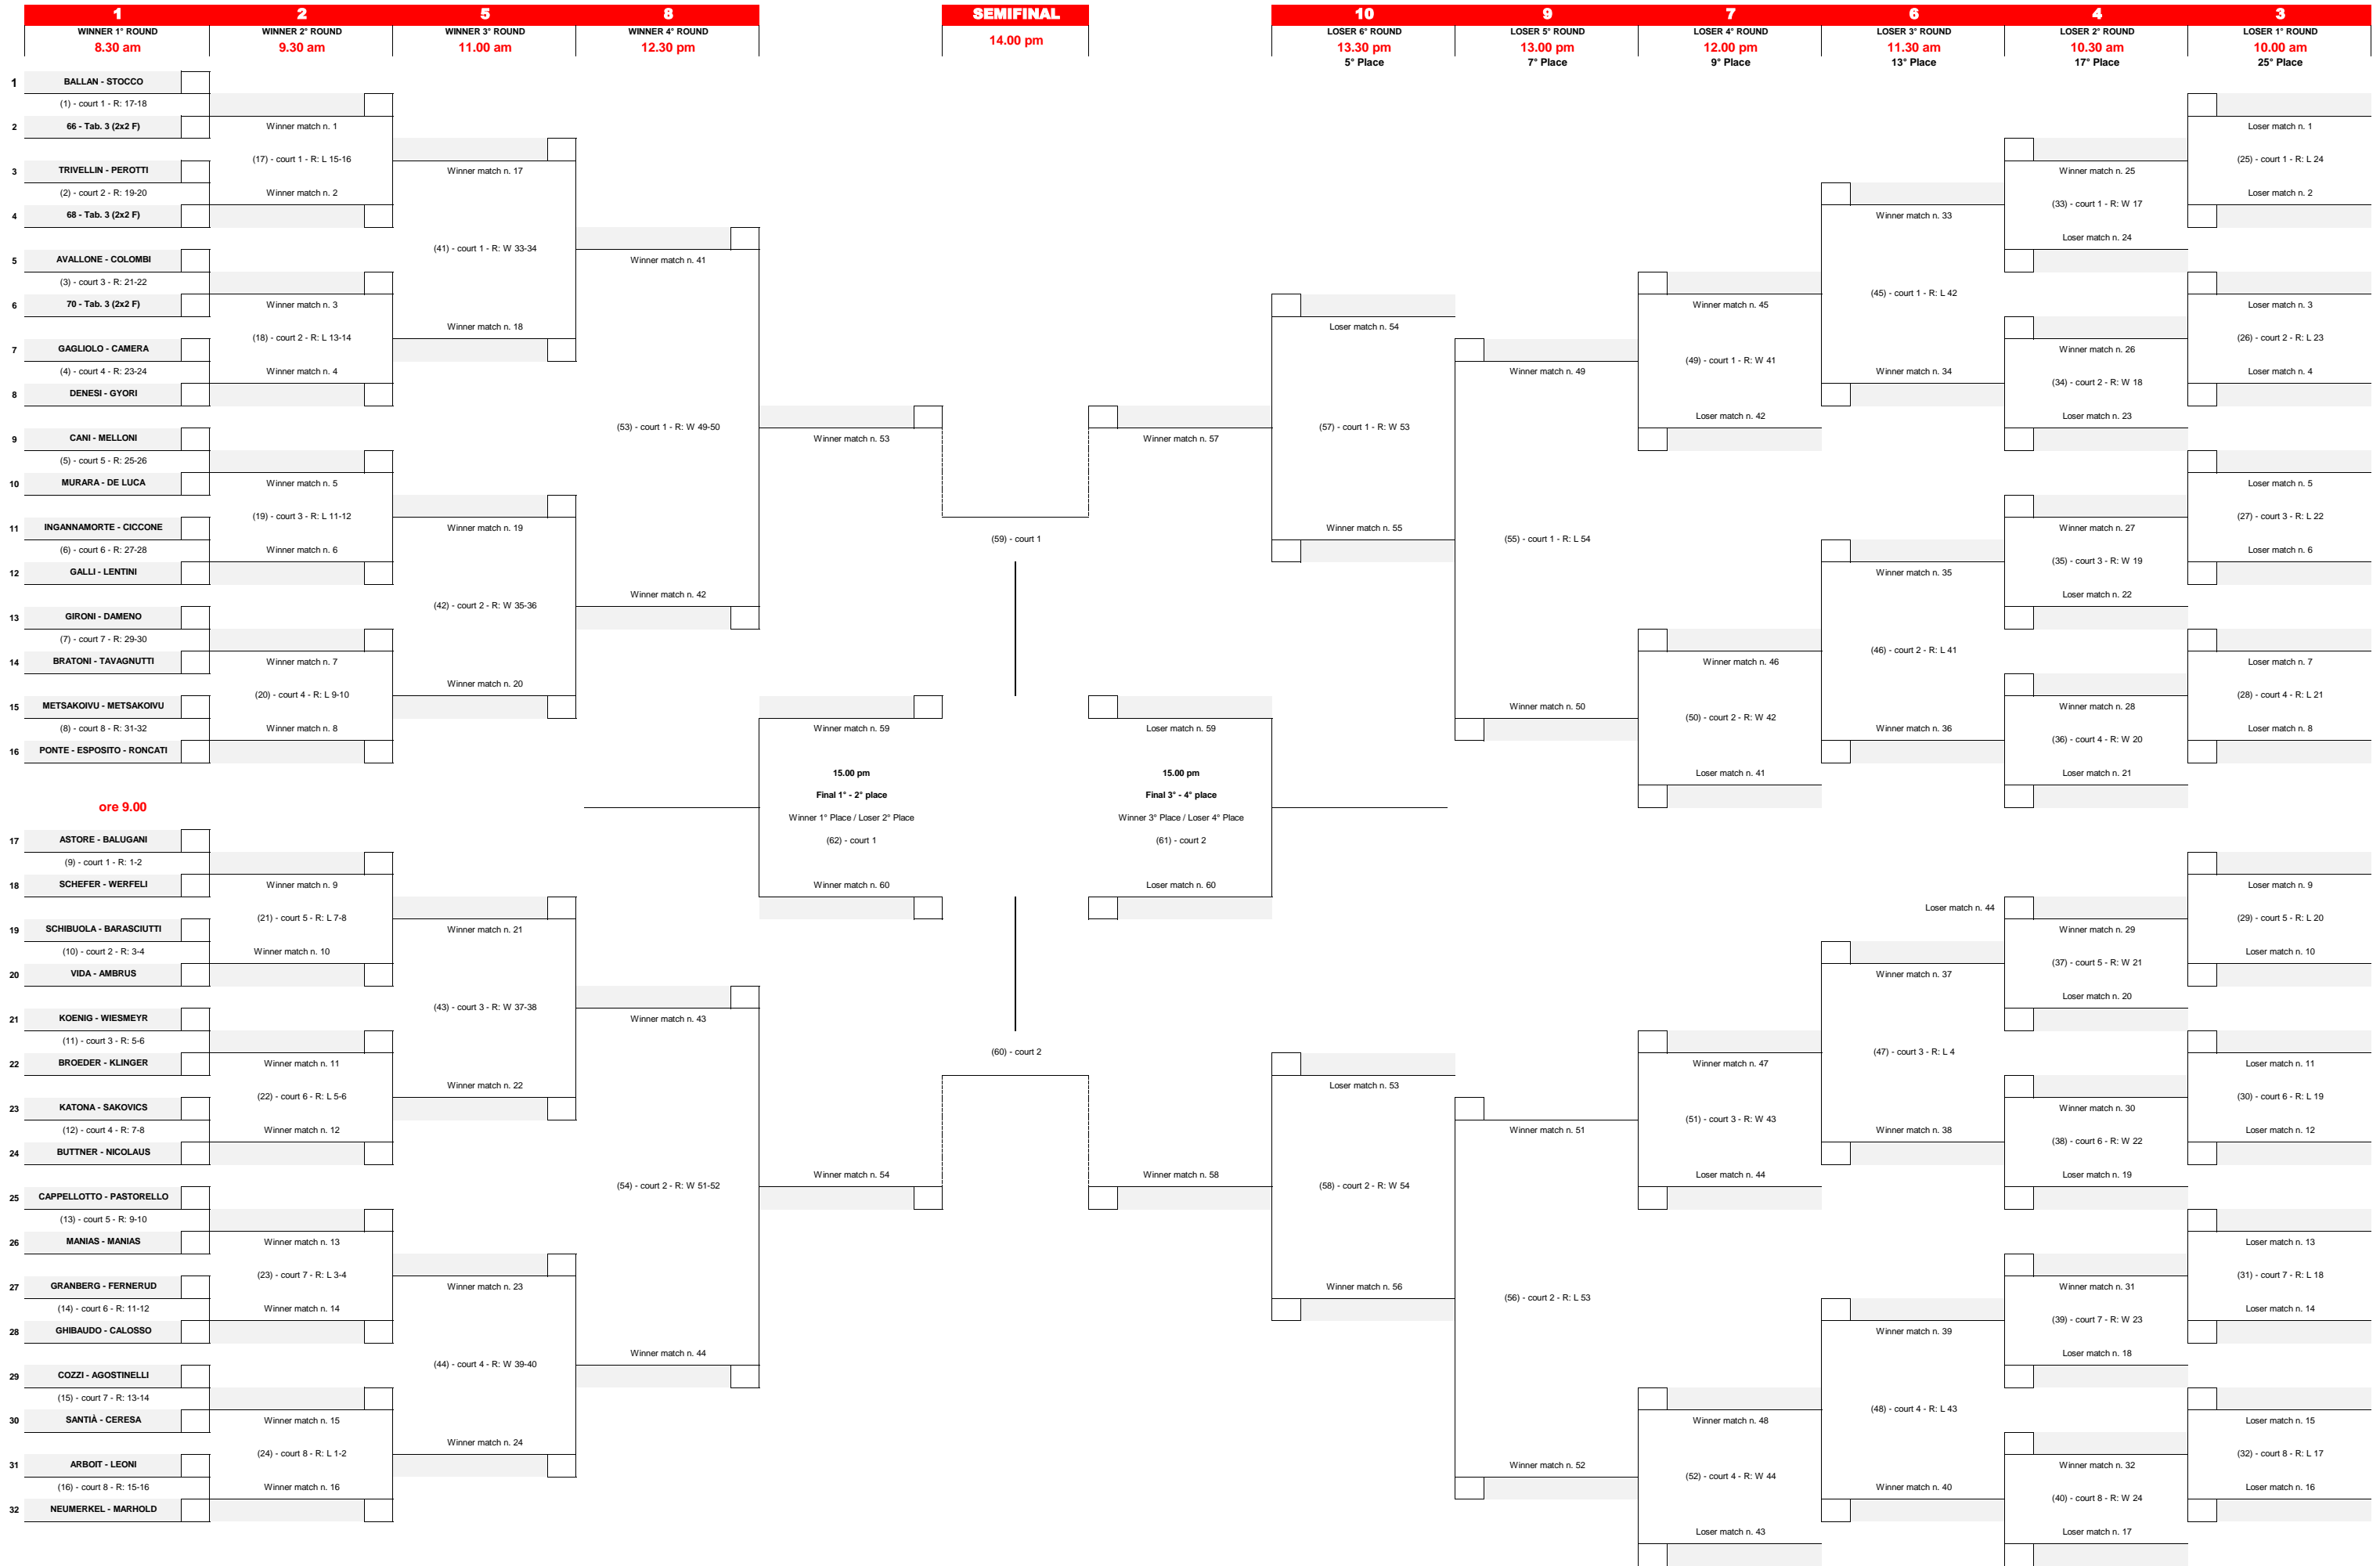

Mizuno Beach Volley Marathon - 2x2 Female - Main draw "3-M"

Qualification day: Friday