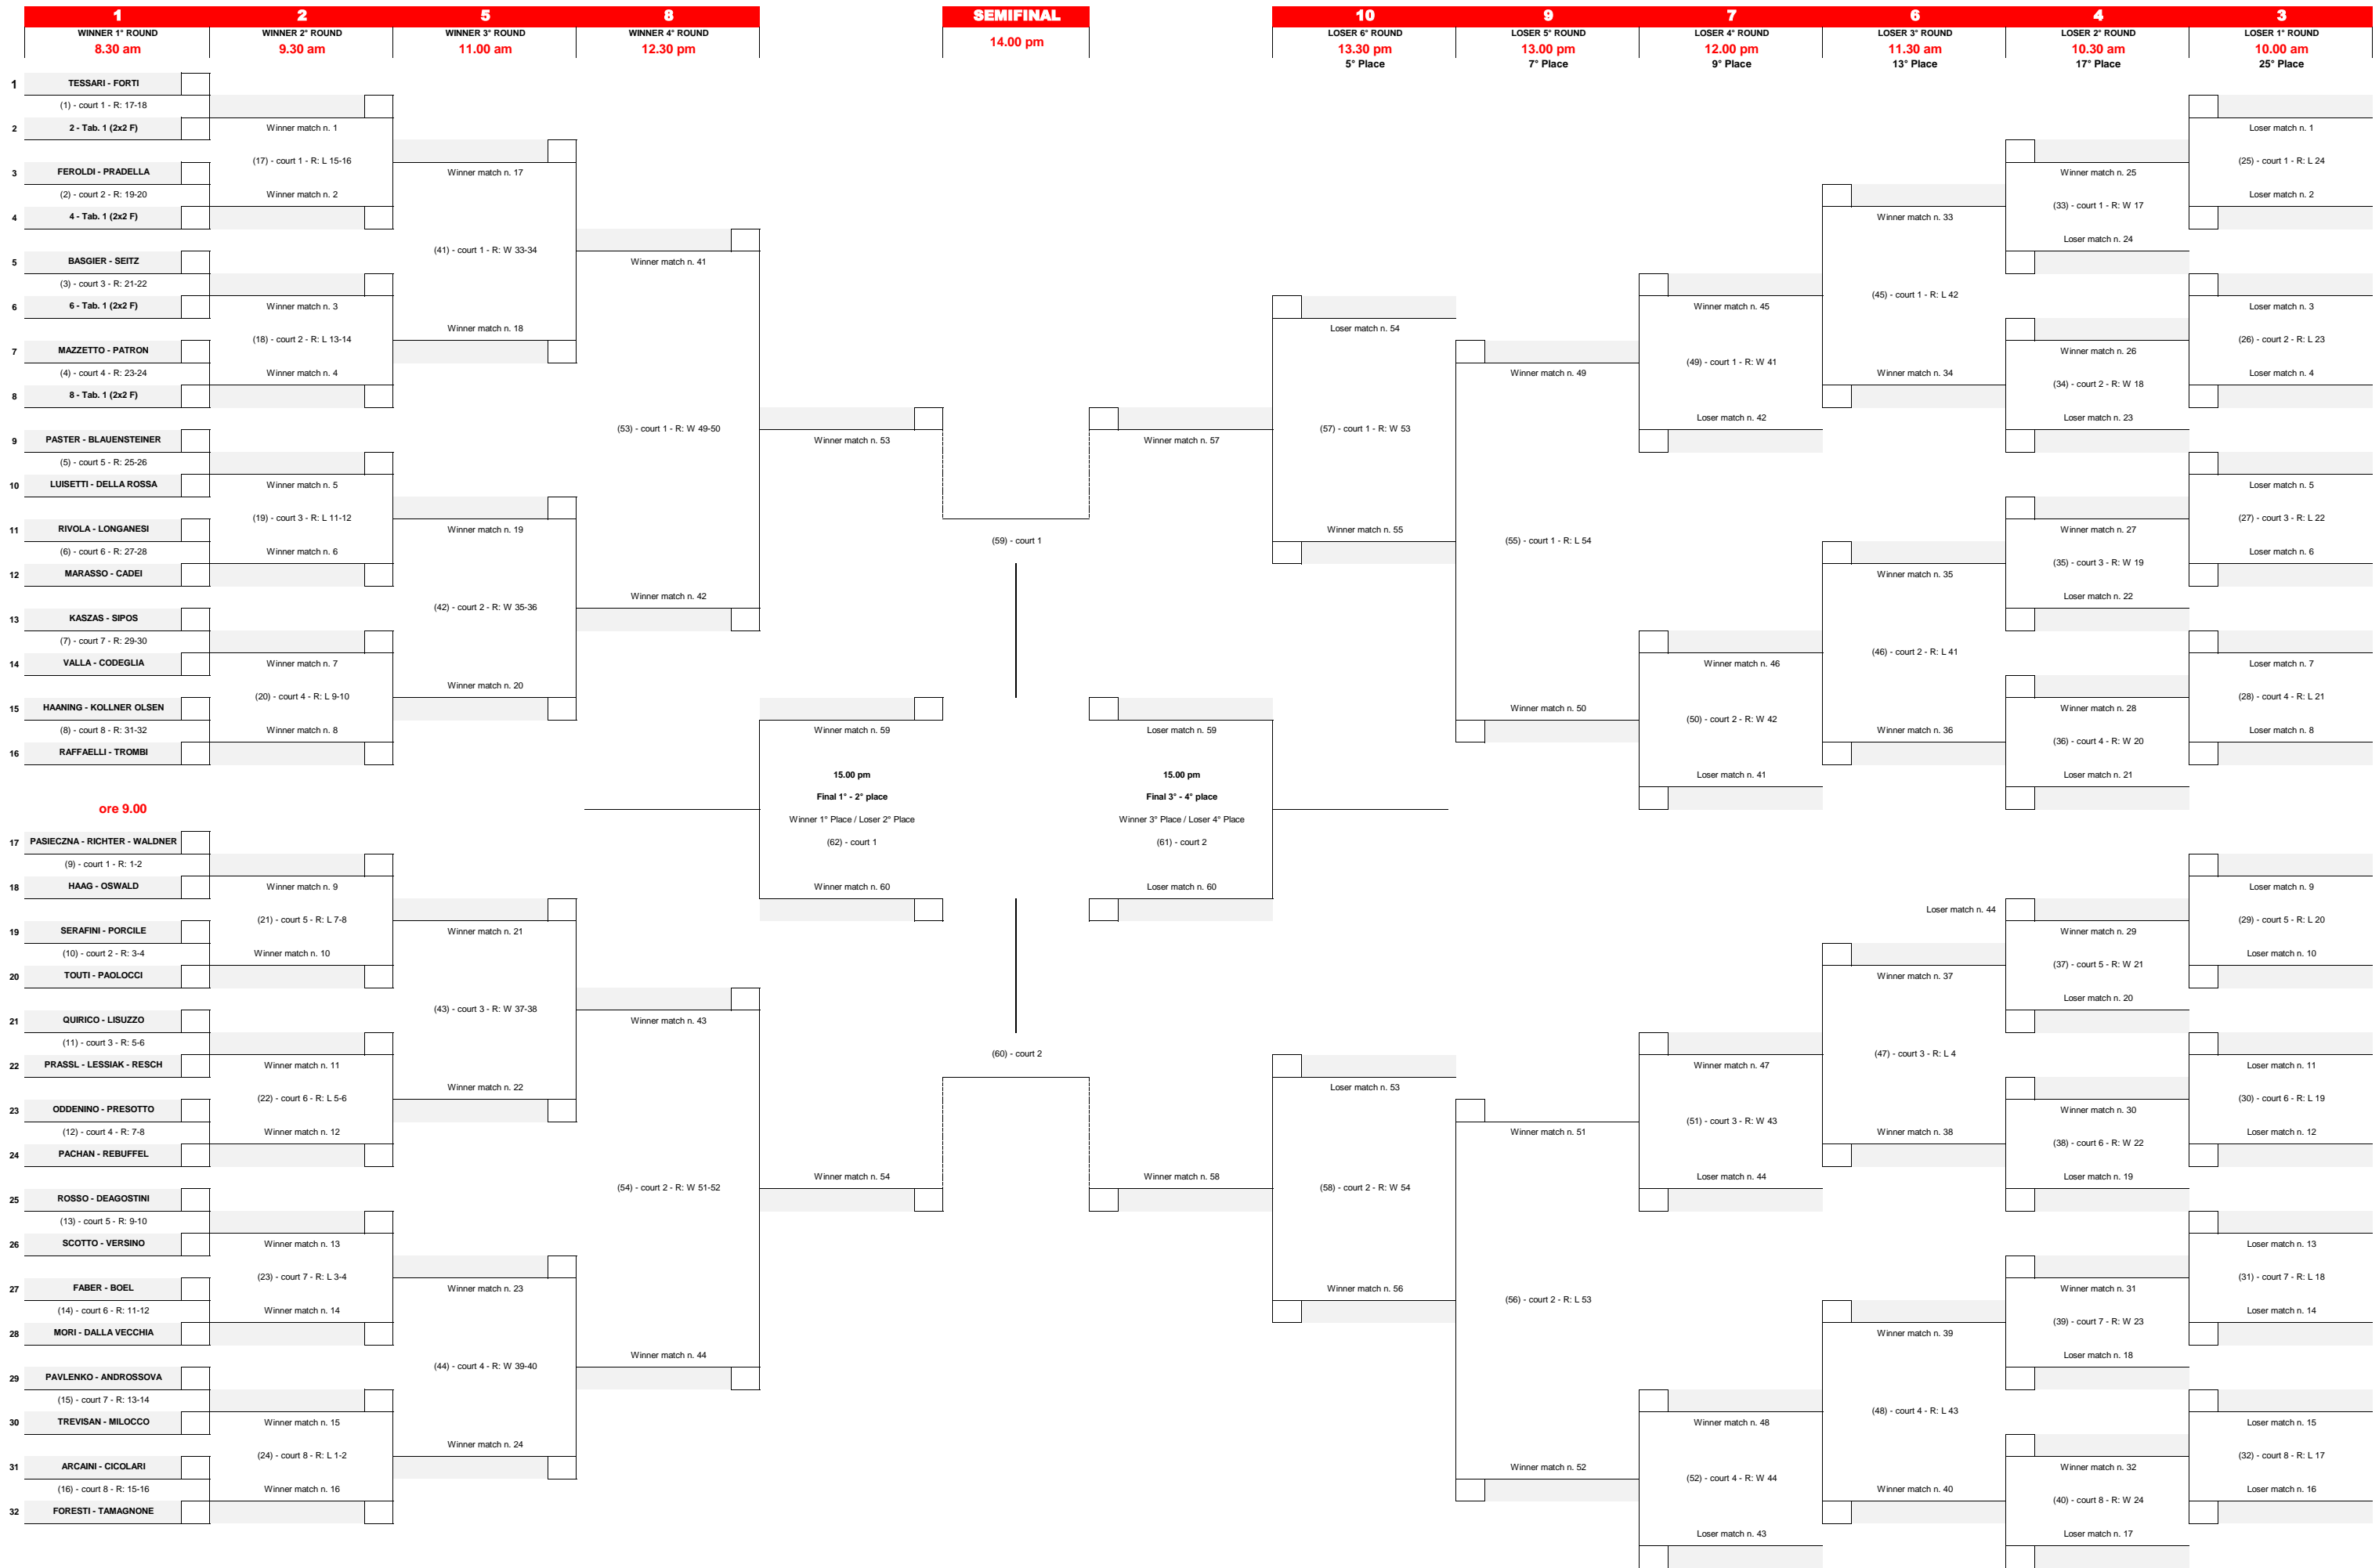

Mizuno Beach Volley Marathon - 2x2 Female - Main draw "1-M"

Qualification day: Friday