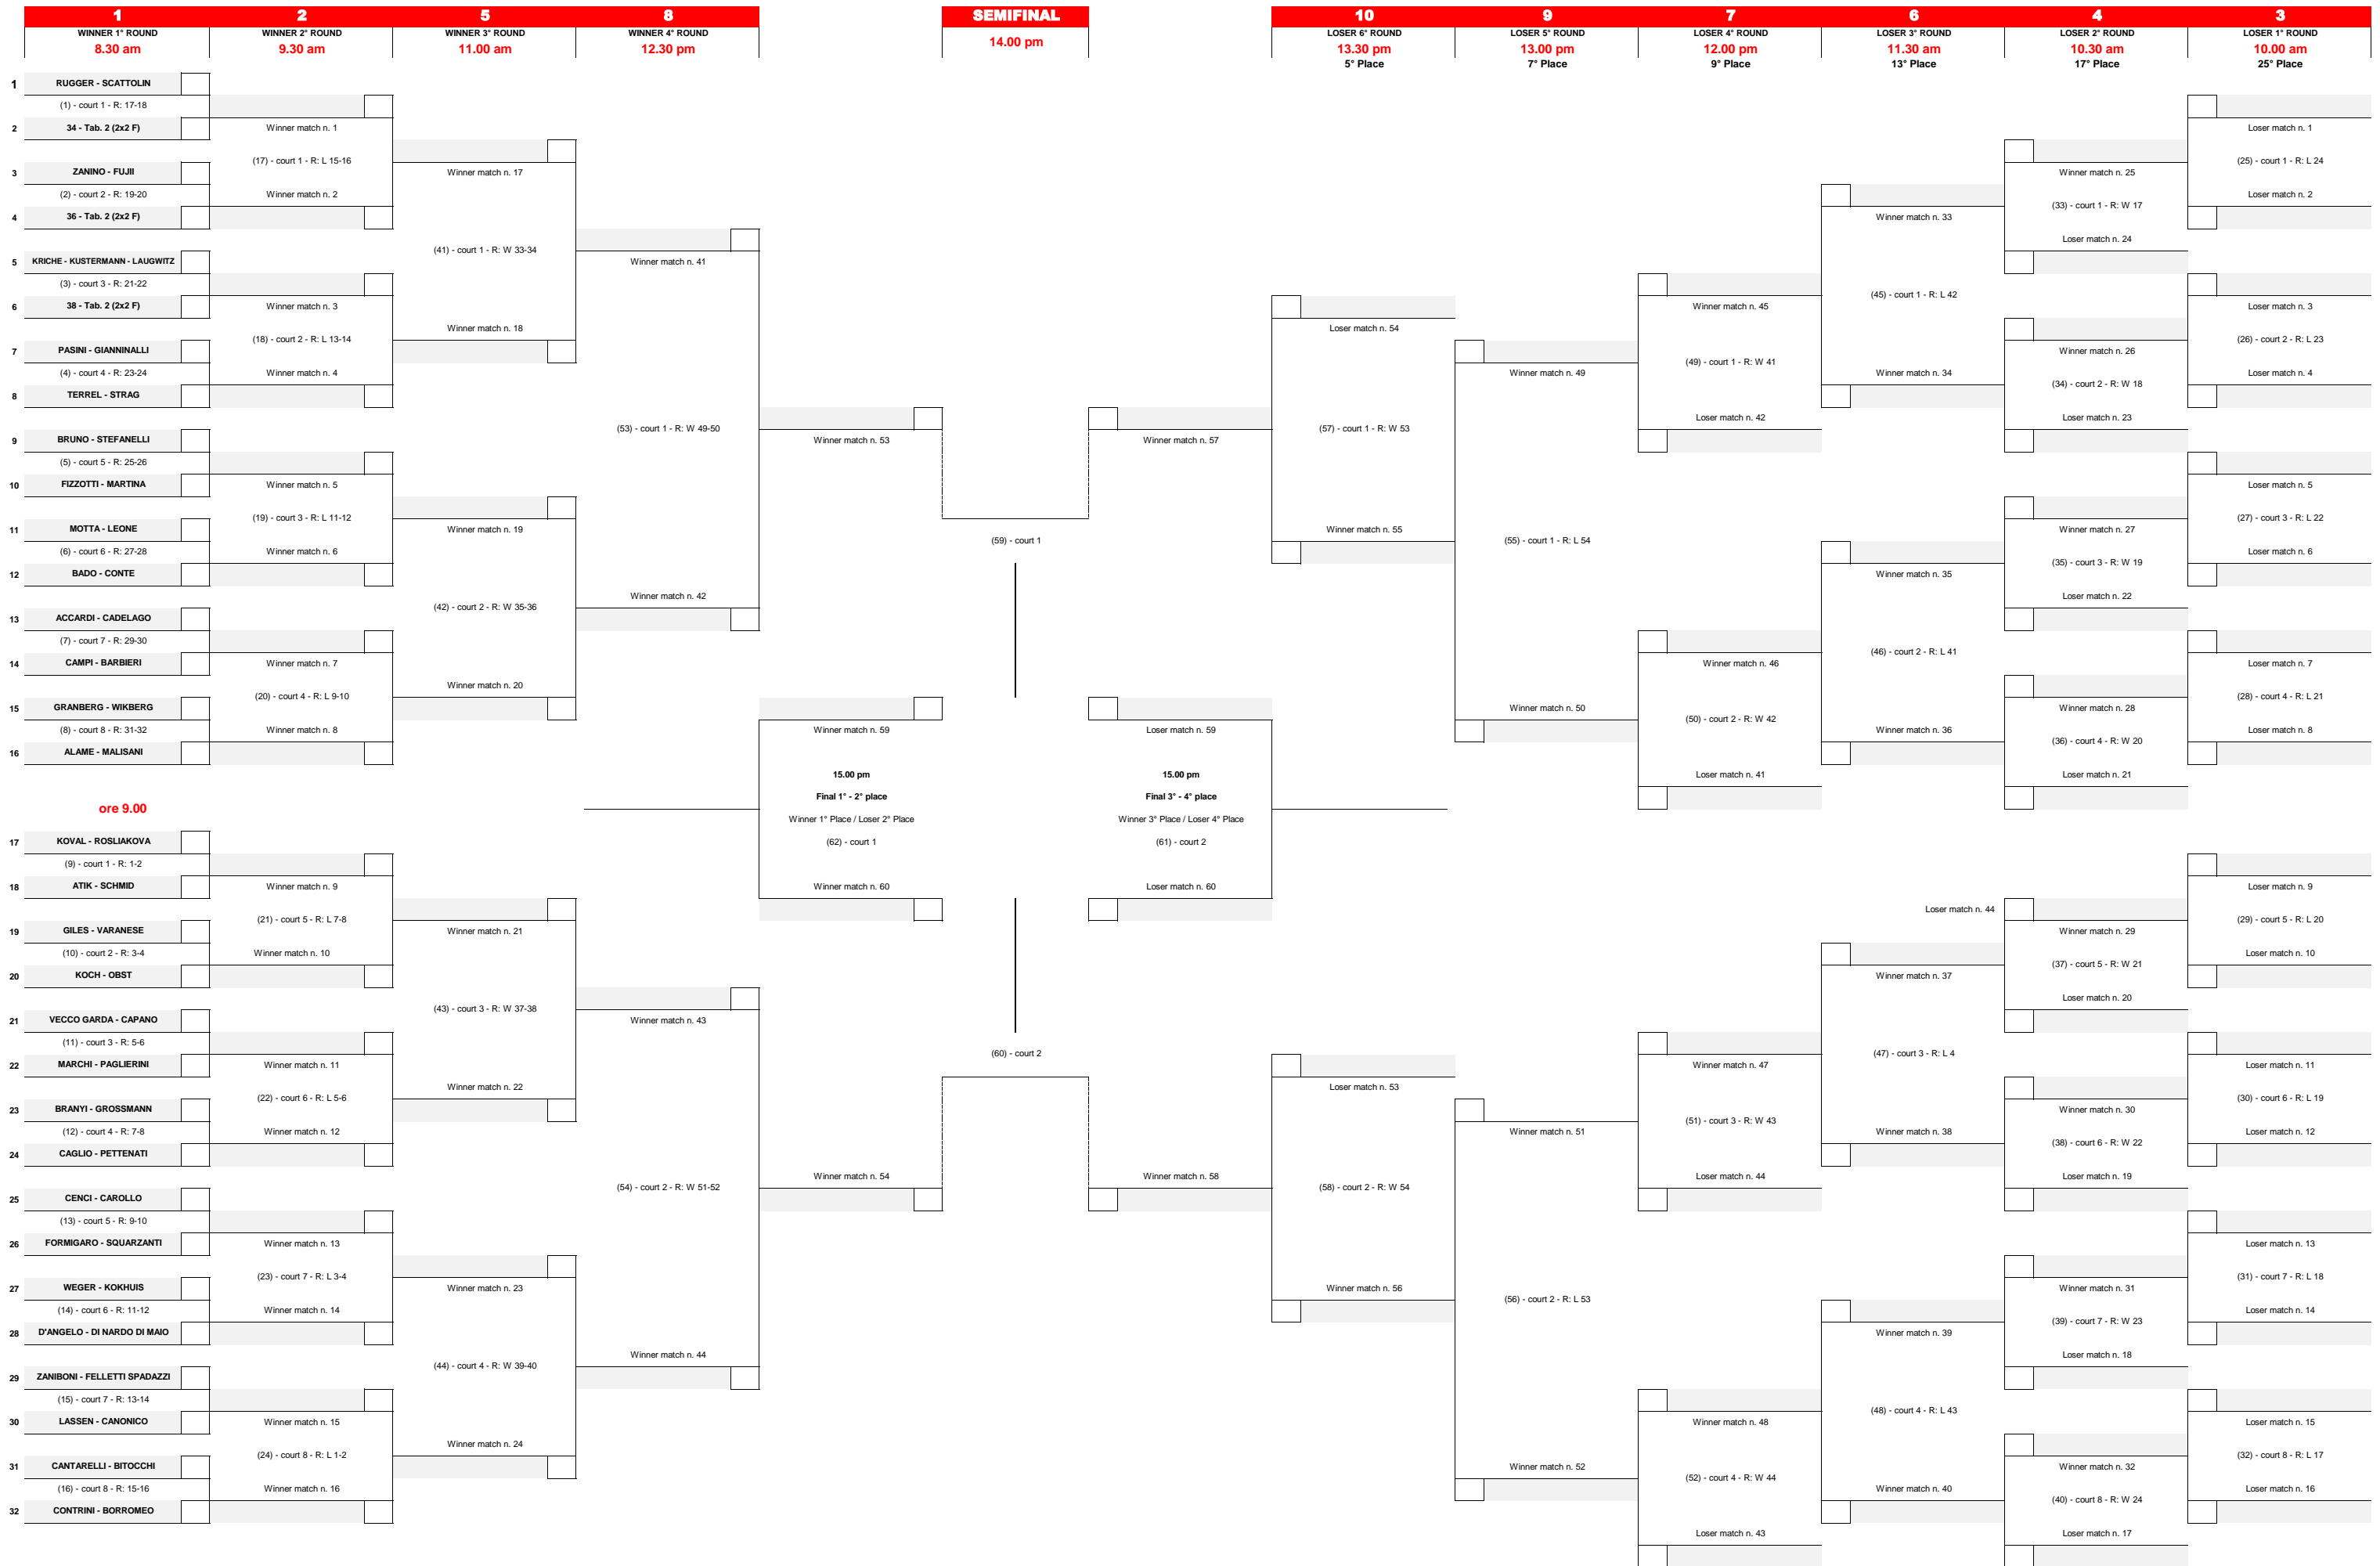

Final day: Saturday

Mizuno Beach Volley Marathon - 2x2 Female - Main draw "1-M"

Qualification day: Friday

Mizuno Beach Volley Marathon - 2x2 Female - Main draw "2-M"

Qualification day: Friday

Mizuno Beach Volley Marathon - 2x2 Female - Main draw "3-M"