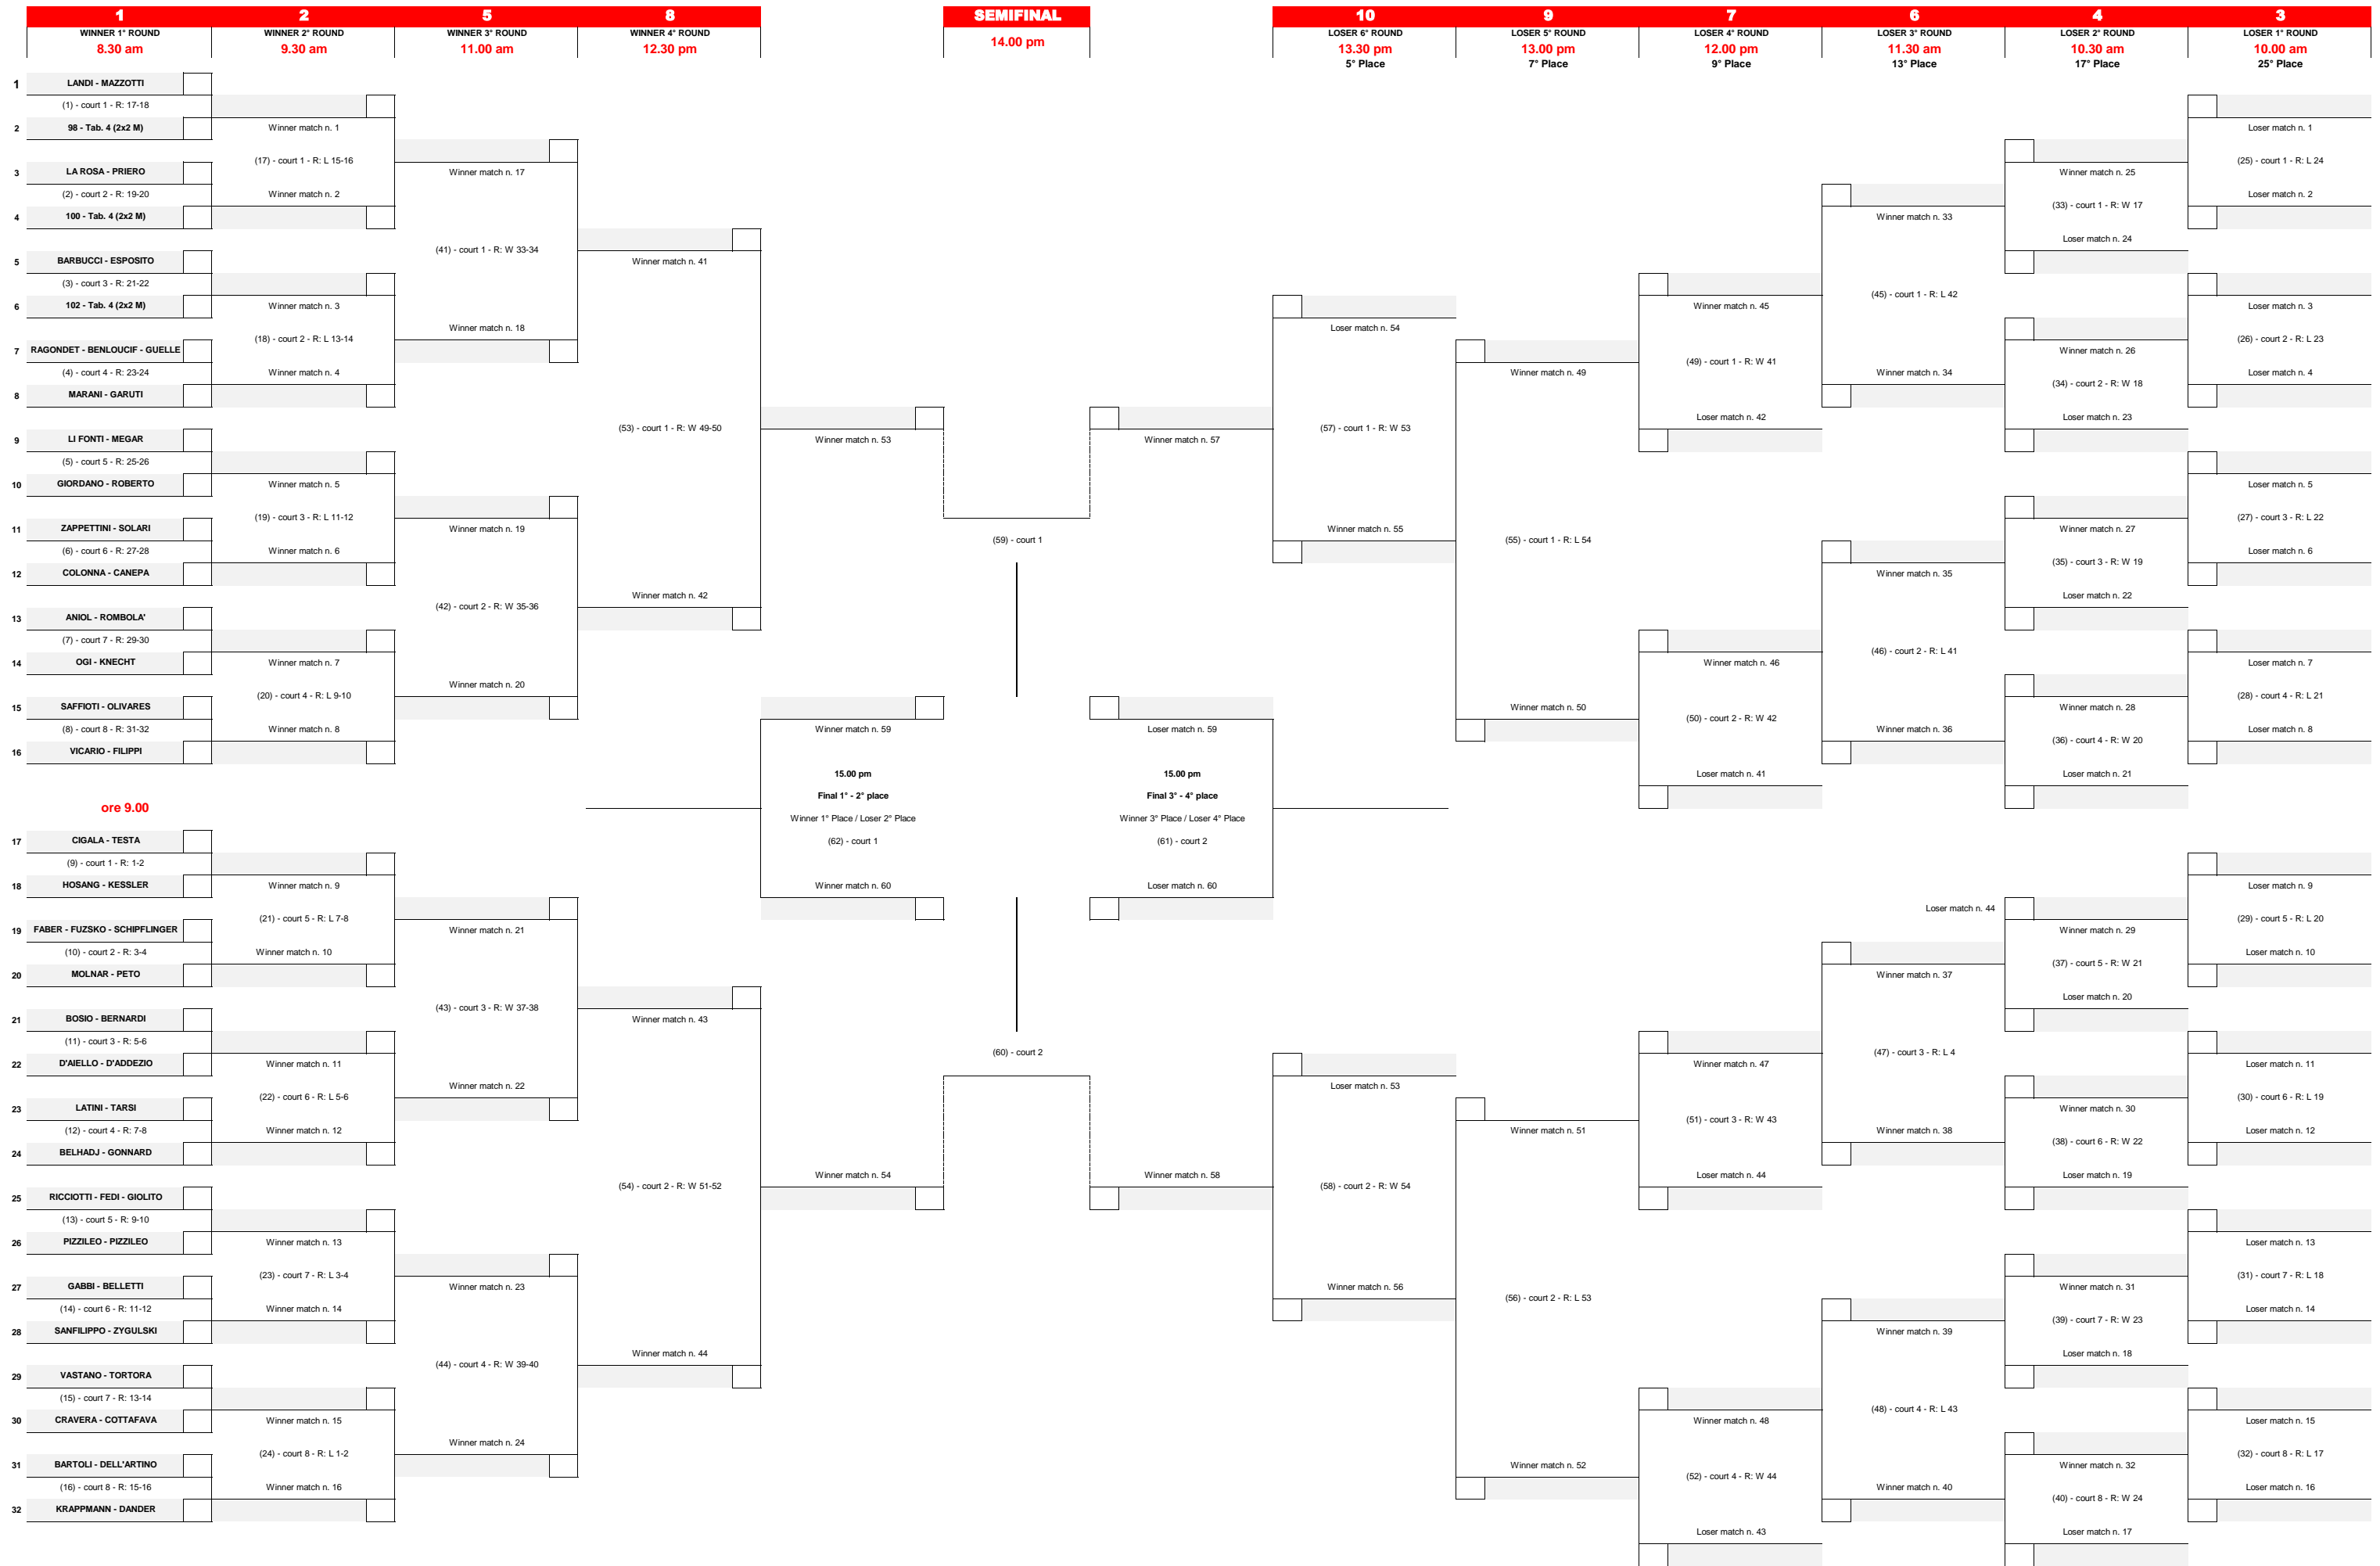

Mizuno Beach Volley Marathon - 2x2 Male - Main draw "4-M"

Qualification day: Friday