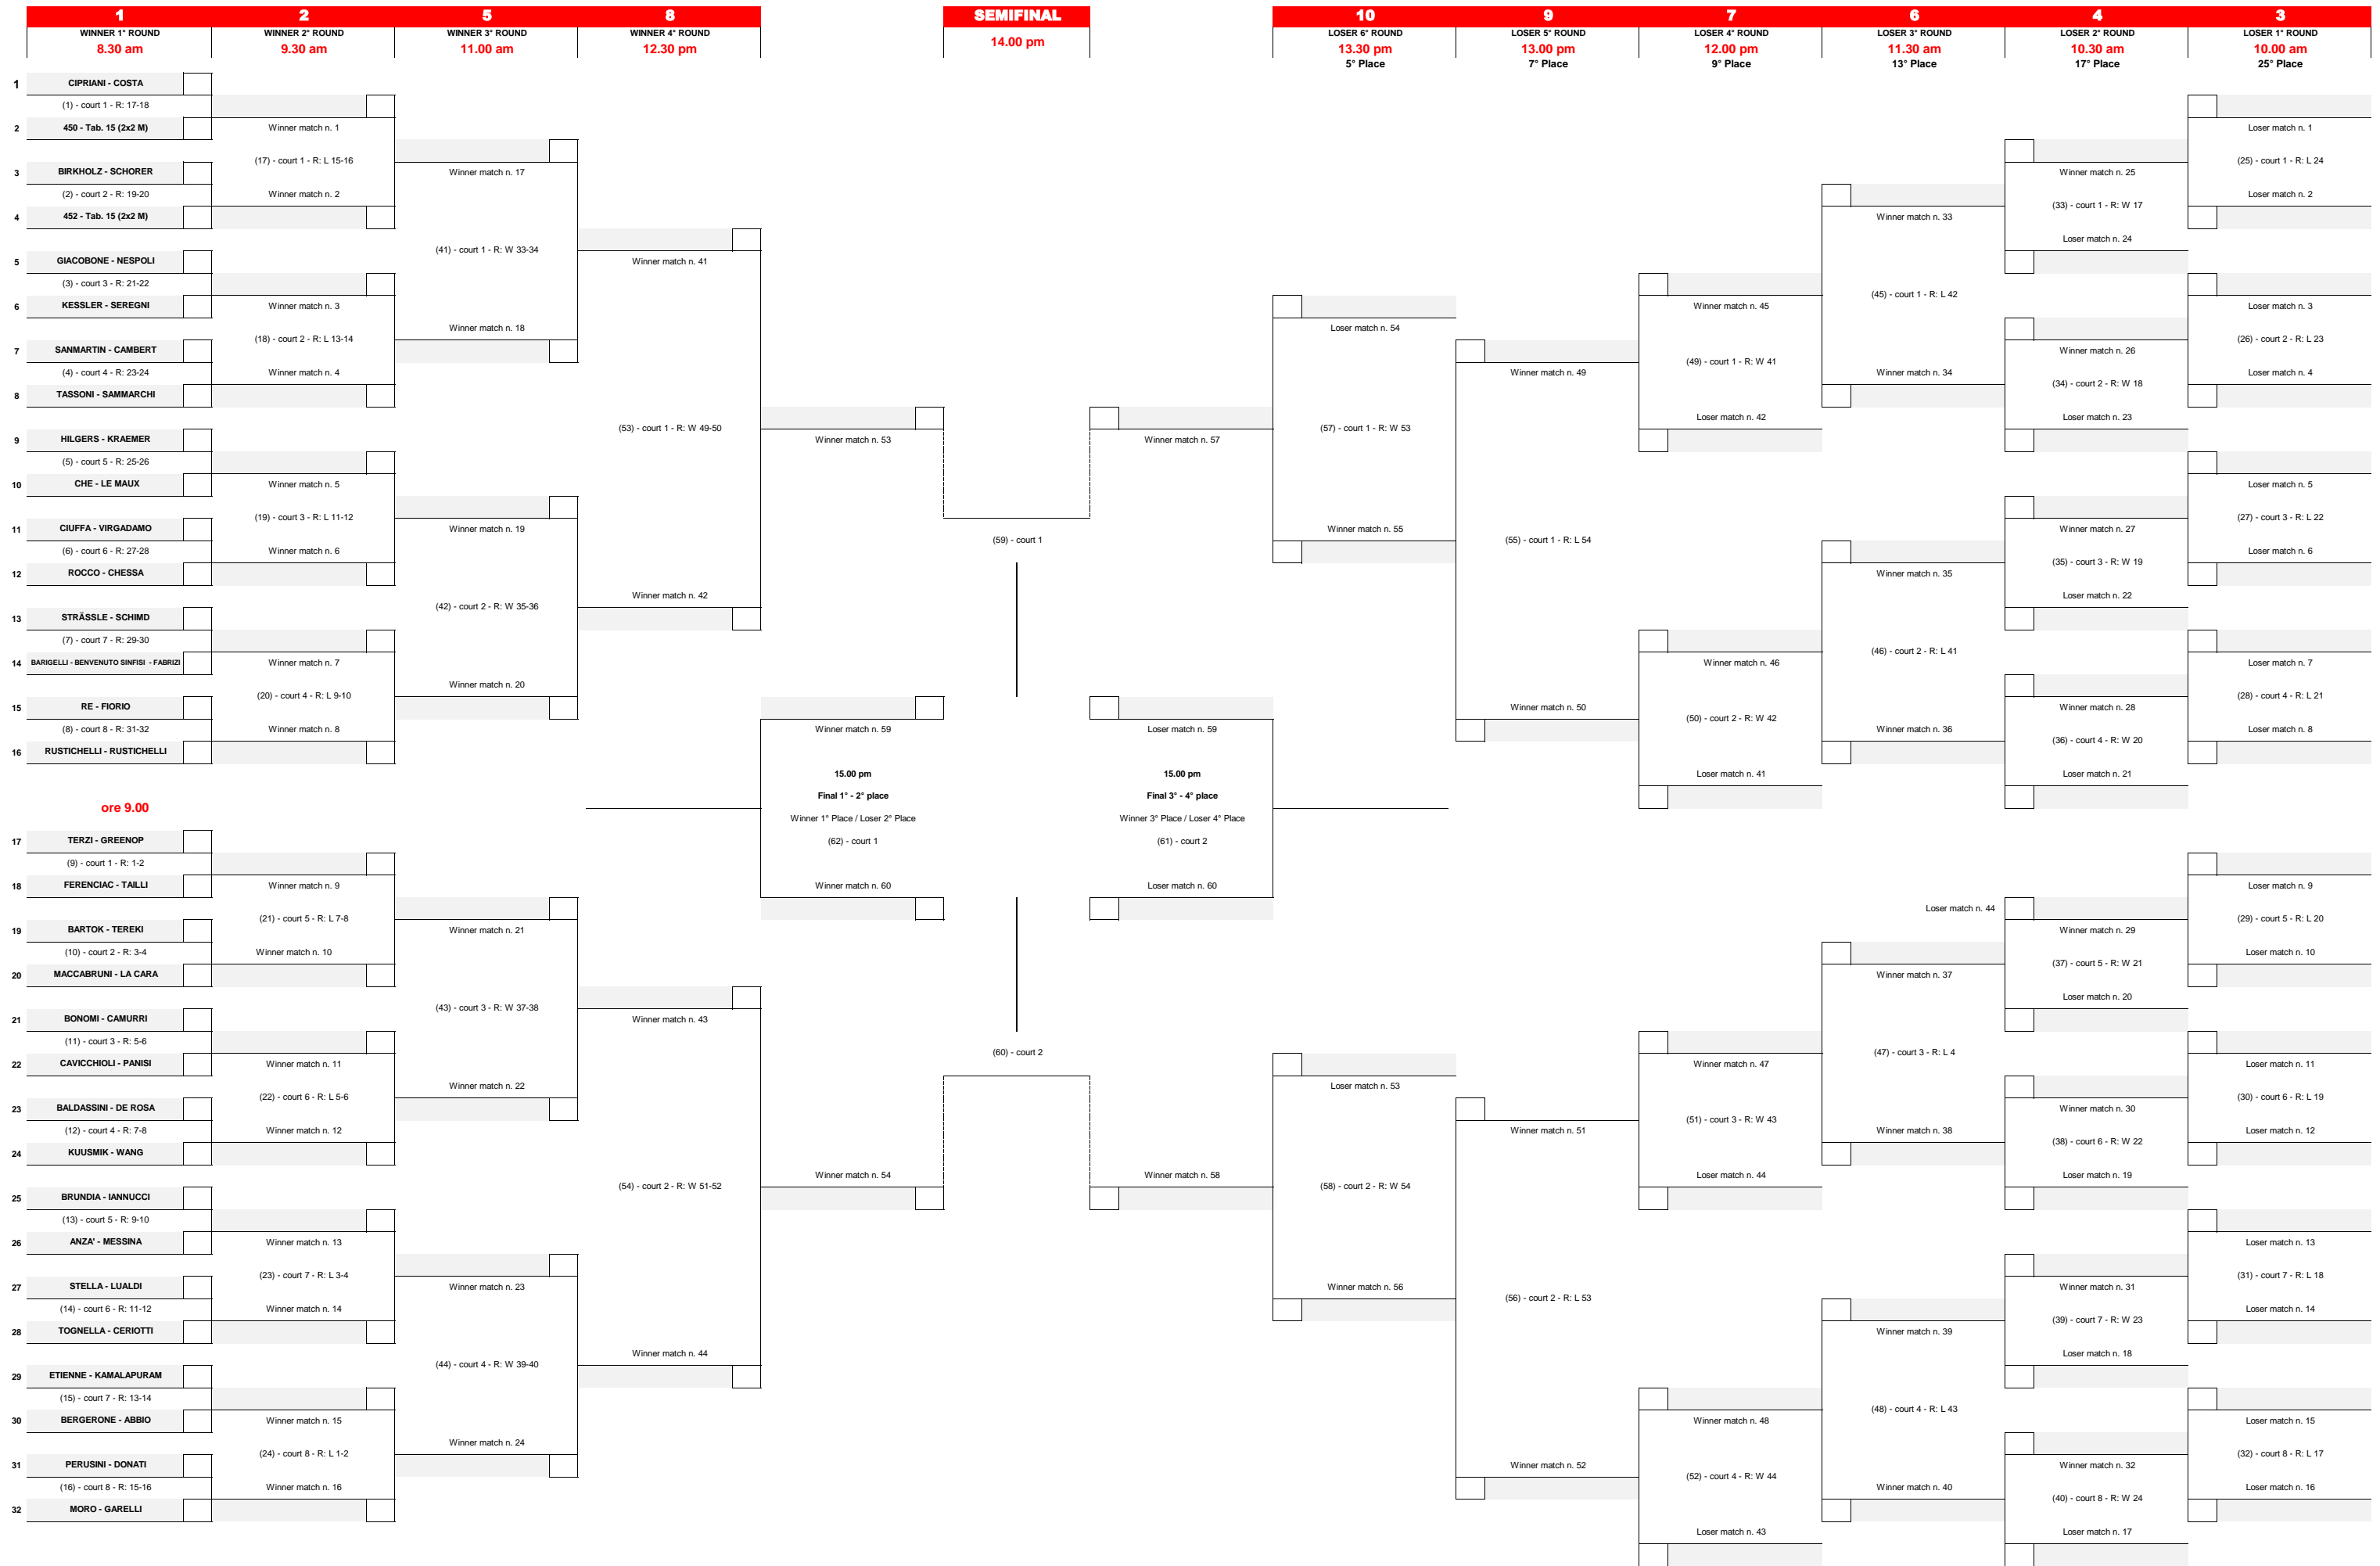

Mizuno Beach Volley Marathon - 2x2 Male - Main draw "15-M"

Qualification day: Friday