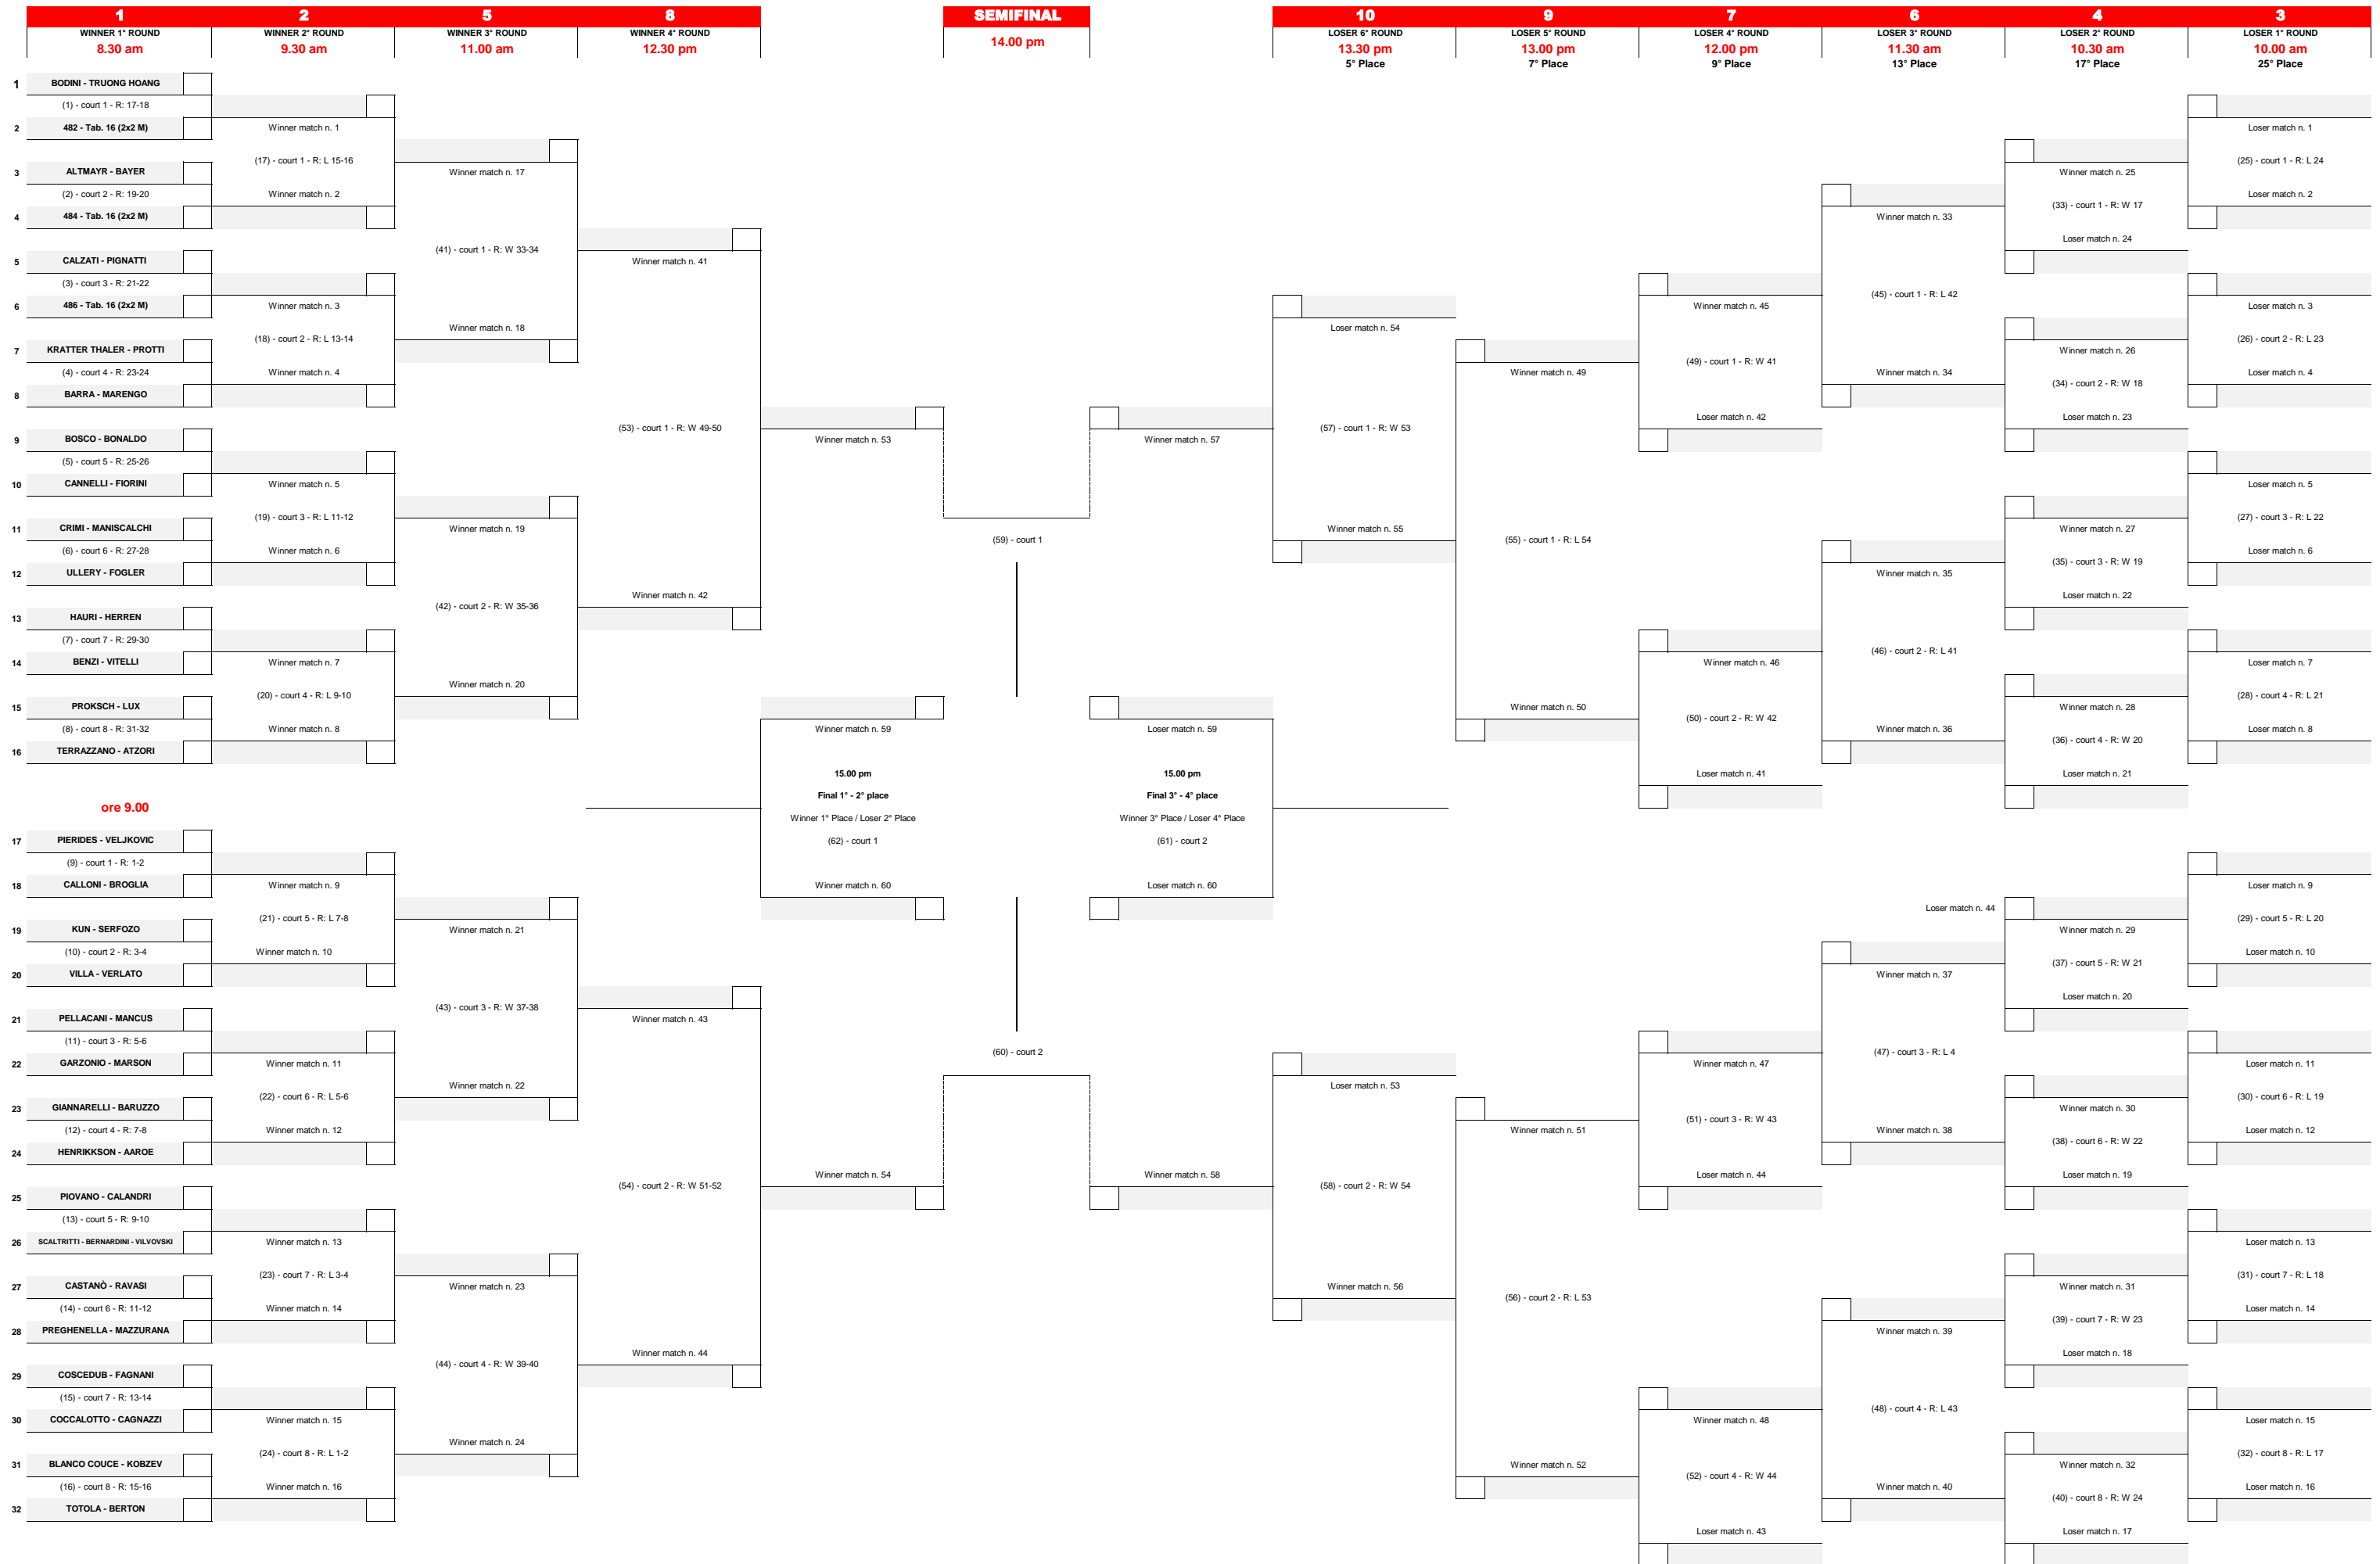

Qualification day: Friday

Mizuno Beach Volley Marathon - 2x2 Male - Main draw "15-M"

Qualification day: Friday

Mizuno Beach Volley Marathon - 2x2 Male - Main draw "16-M"

Qualification day: Friday

Mizuno Beach Volley Marathon - 2x2 Male