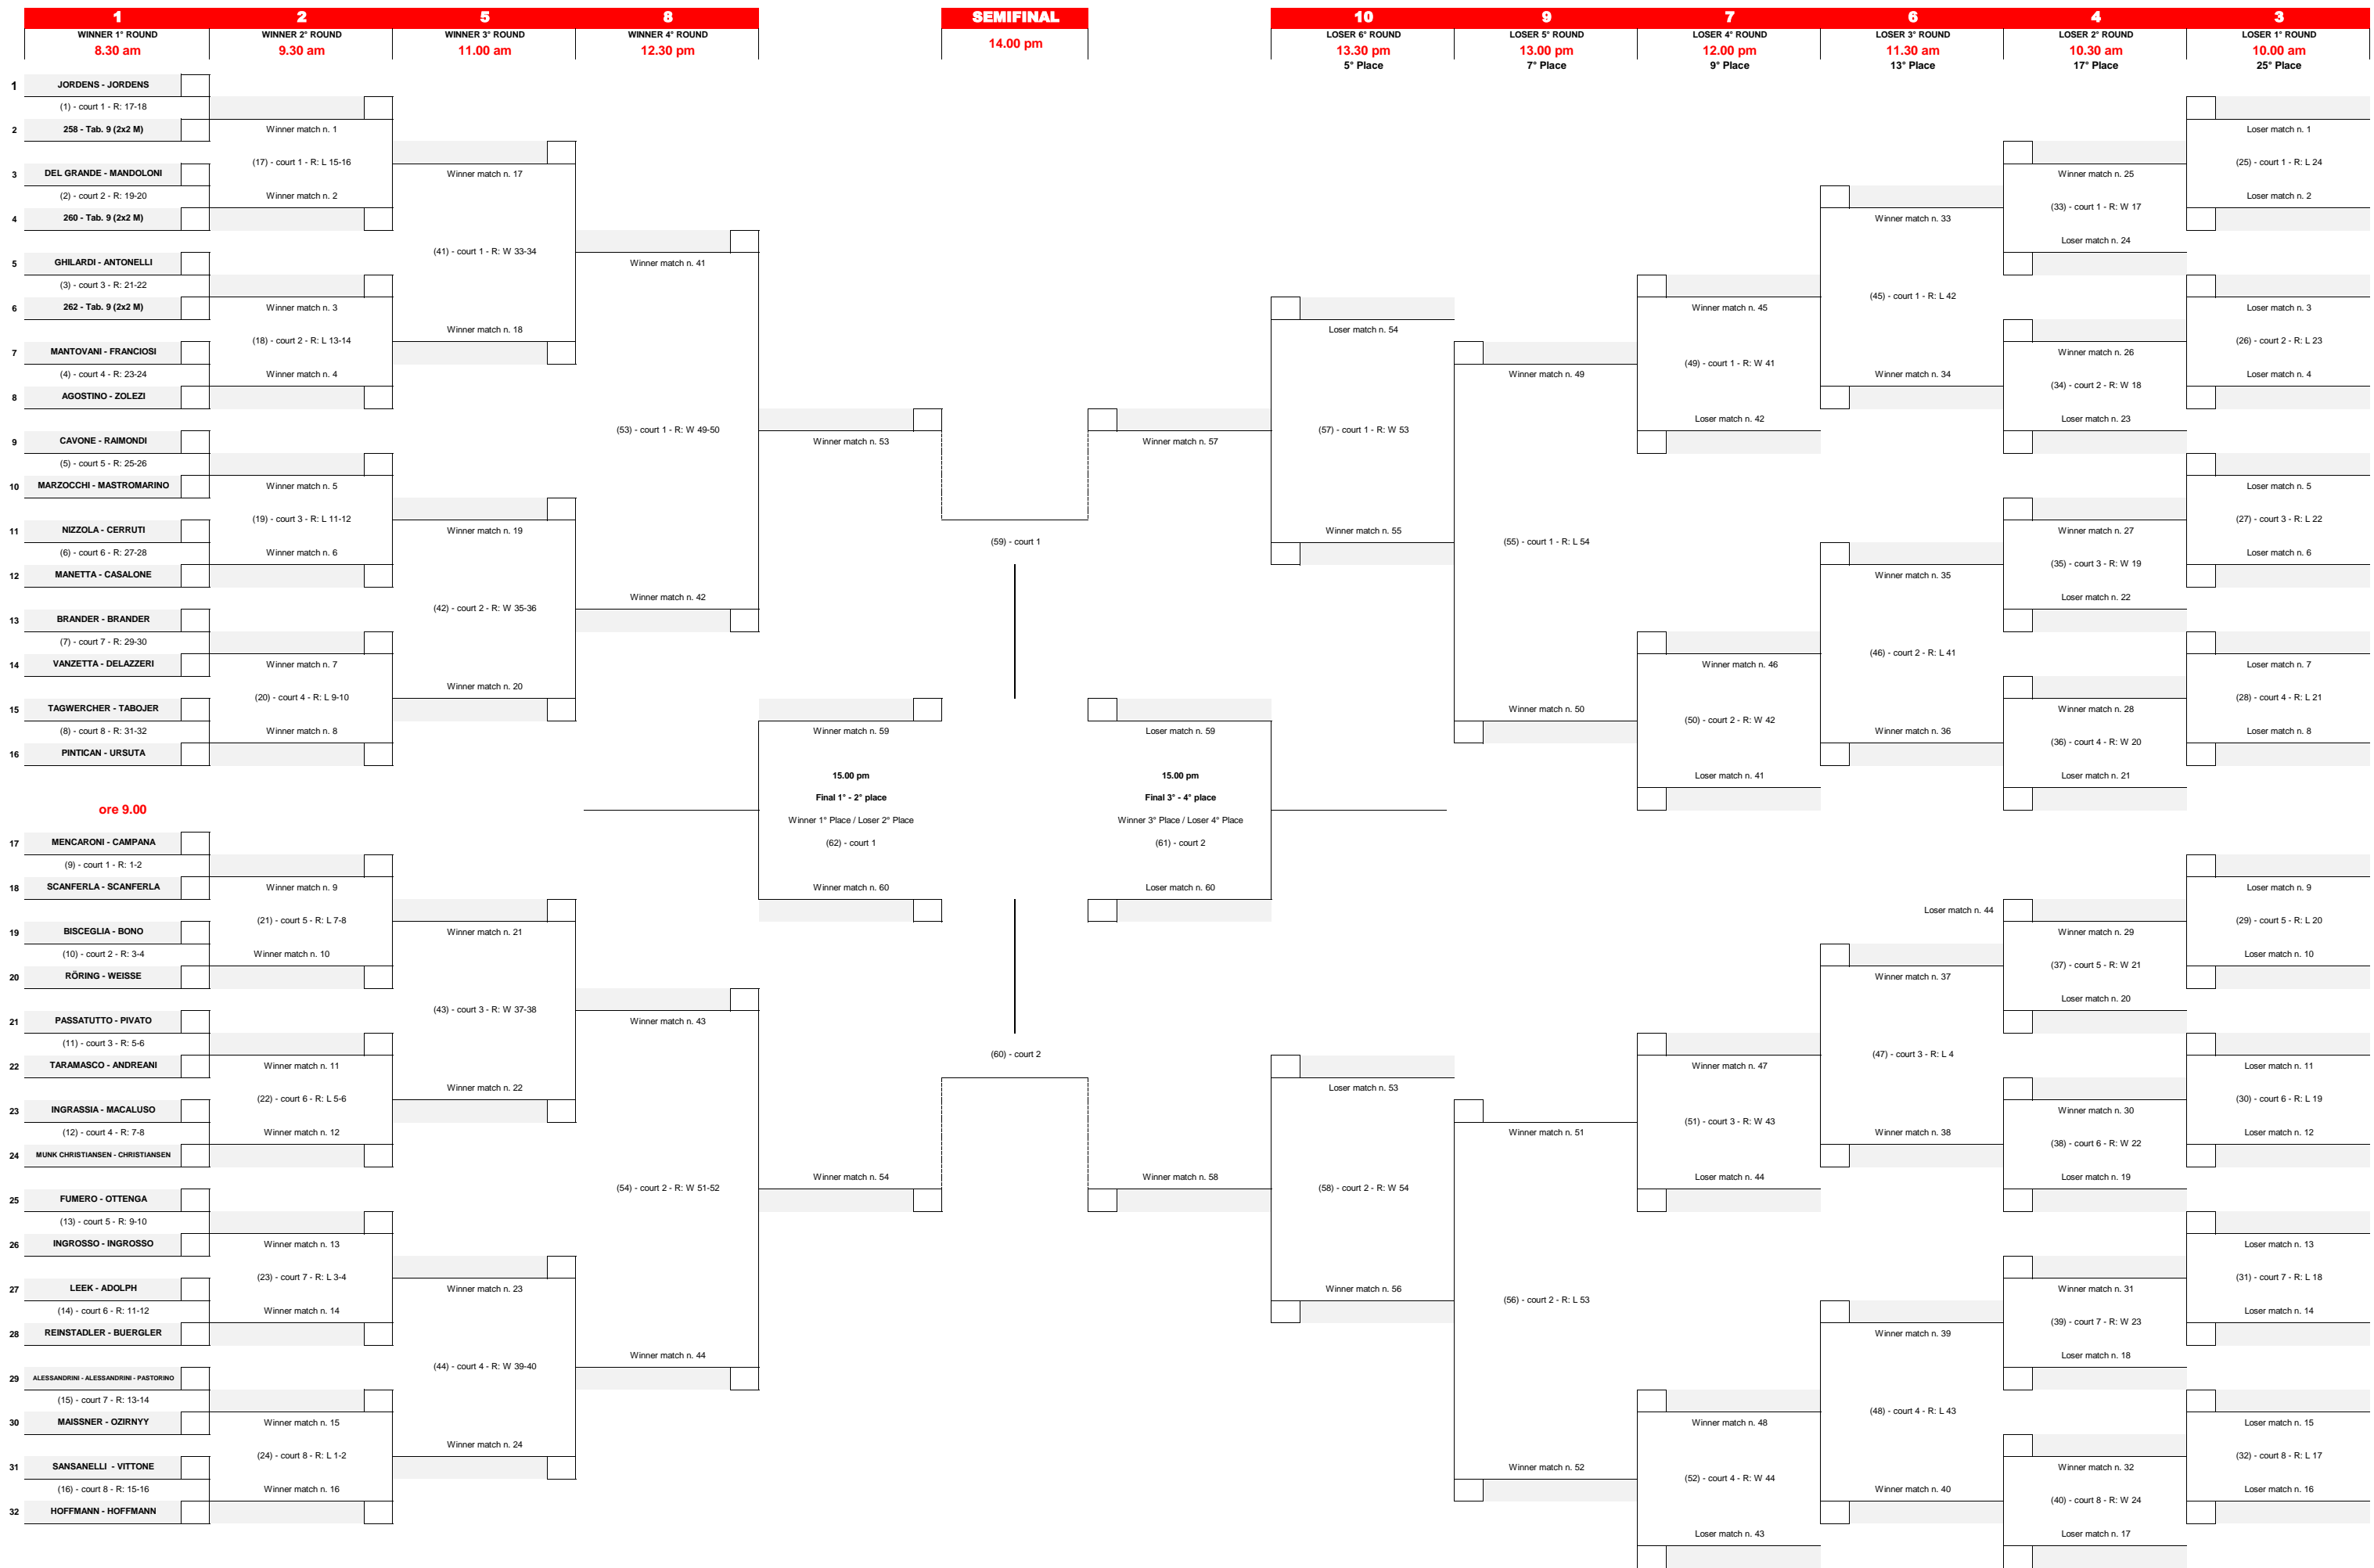

Qualification day: Friday

Mizuno Beach Volley Marathon - 2x2 Male - Main draw "8-M"

Qualification day: Friday

Mizuno Beach Volley Marathon - 2x2 Male - Main draw "9-M"

Qualification day: Friday

Mizuno Beach Volley Marathon - 2x2 Male - Main draw "10-M"