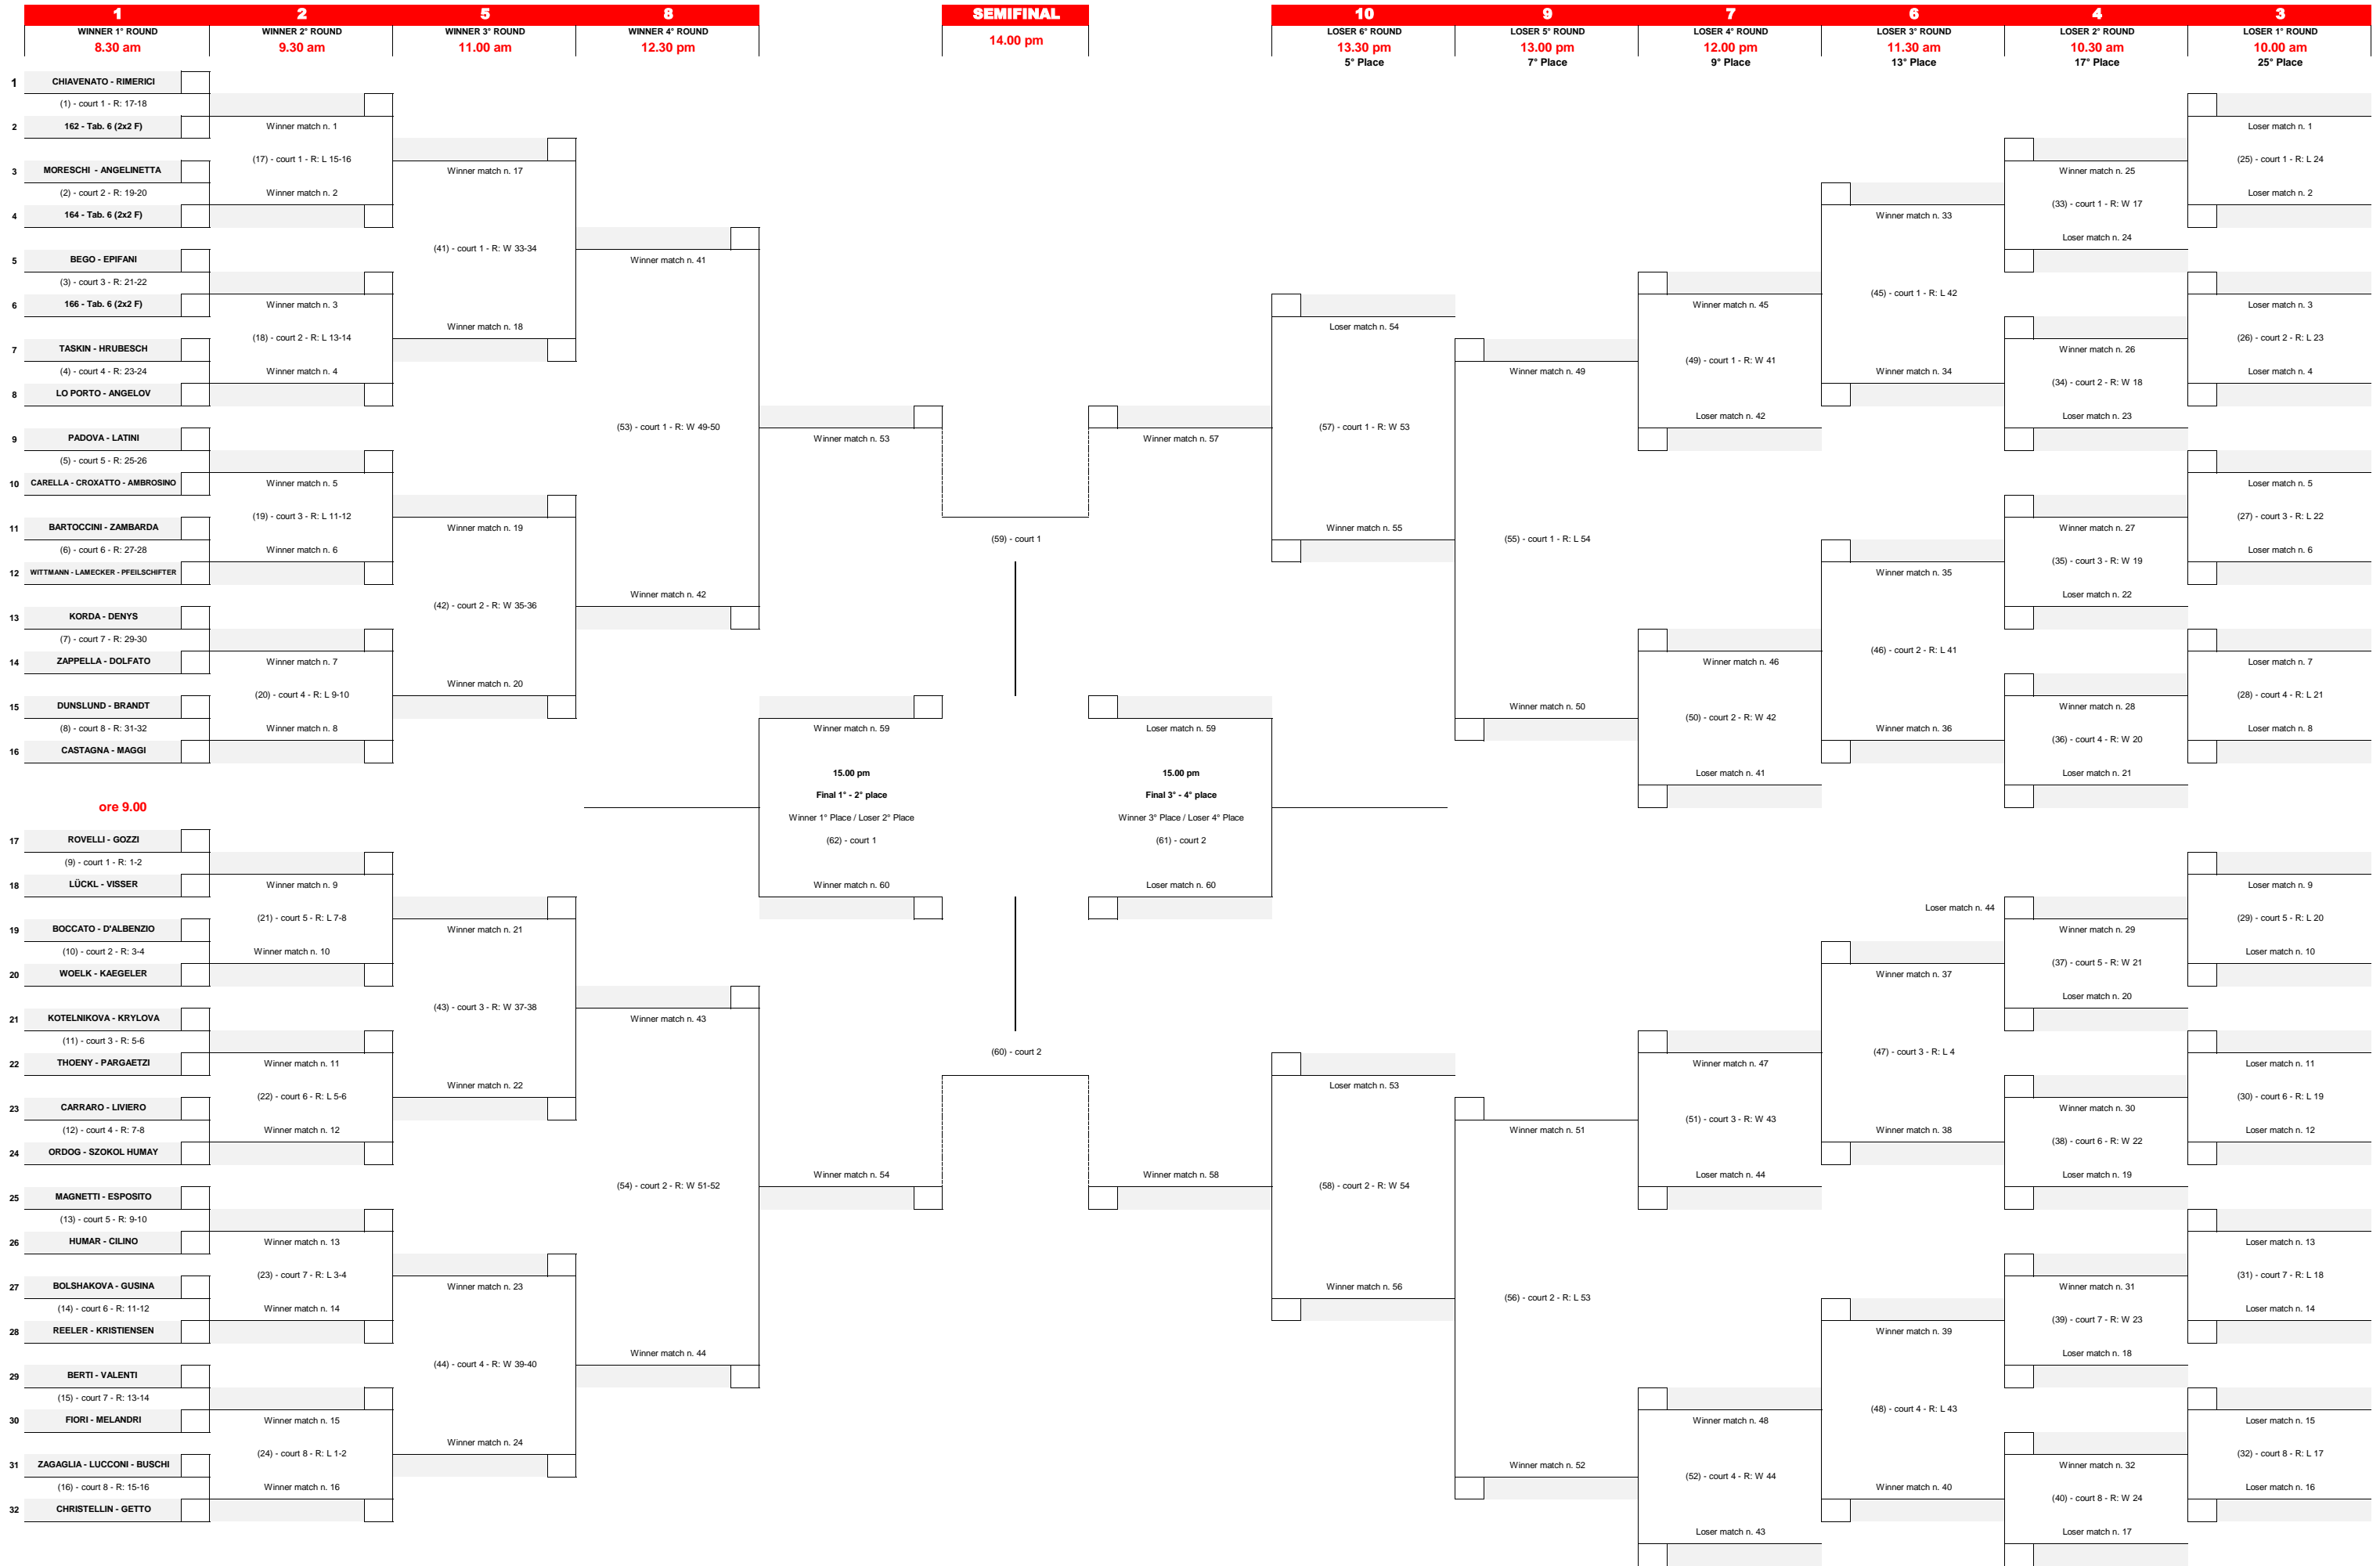

Mizuno Beach Volley Marathon - 2x2 Female - Main draw "6-M"

Qualification day: Friday