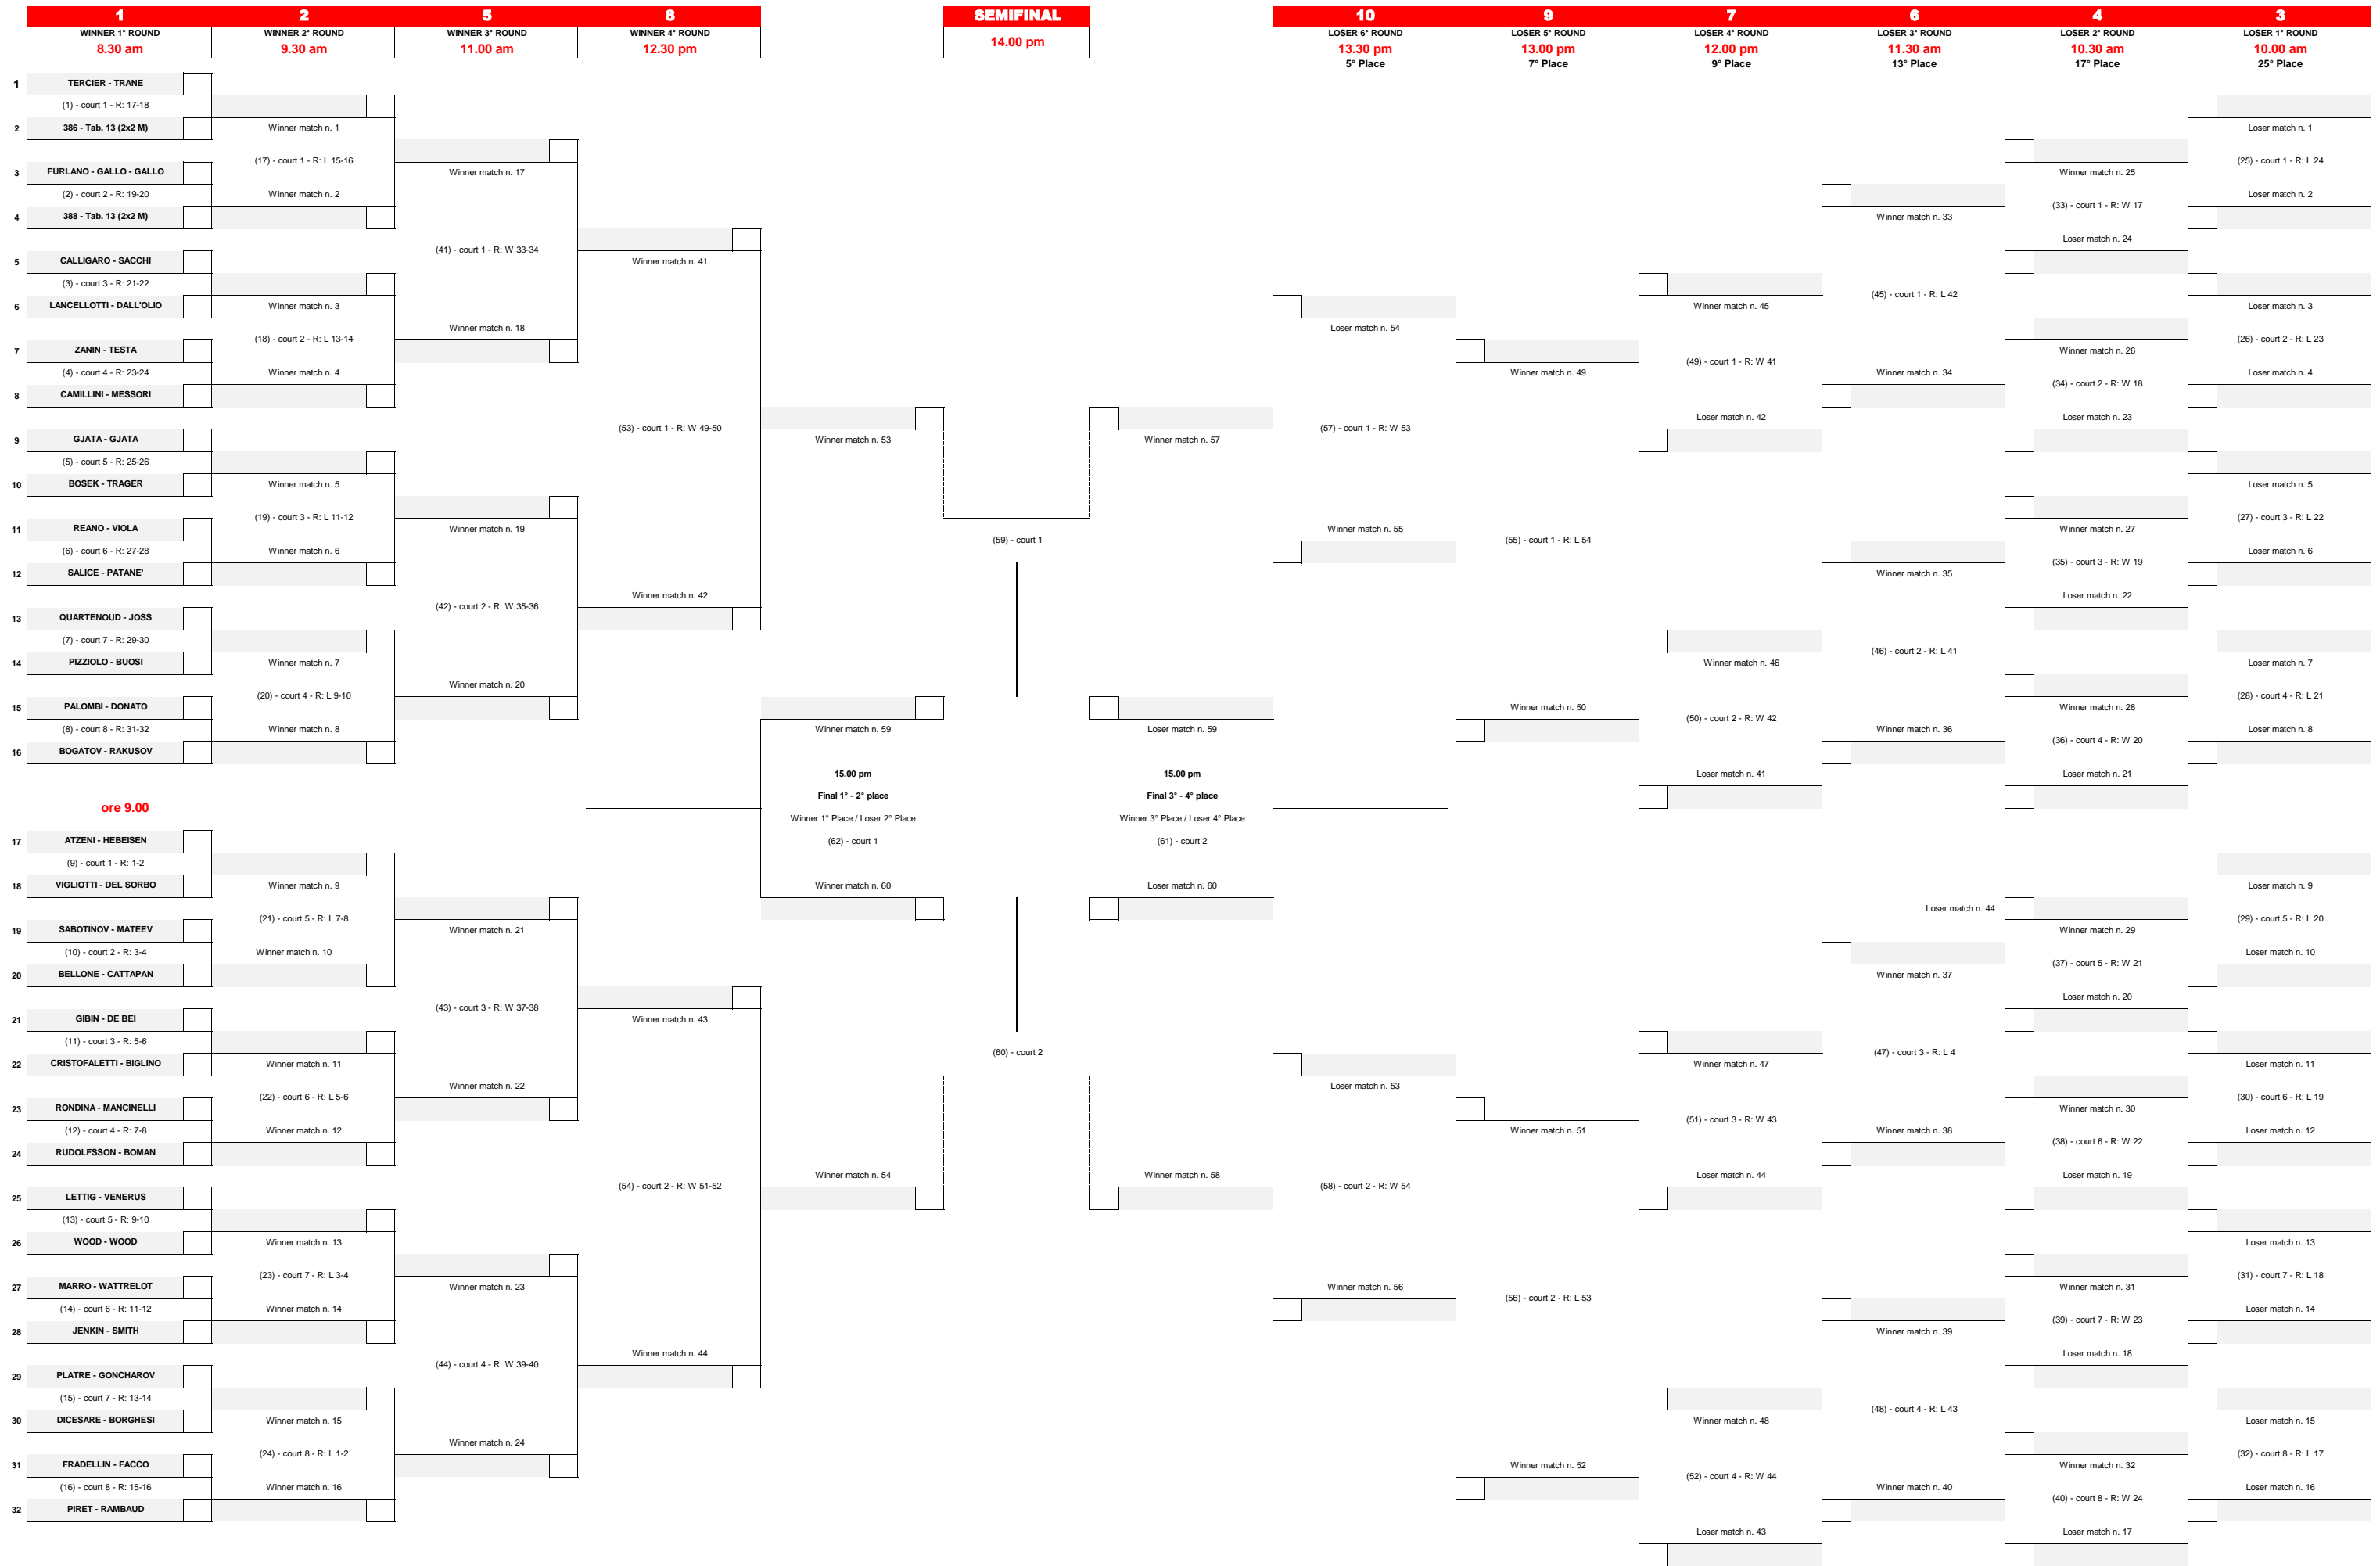

Mizuno Beach Volley Marathon - 2x2 Male - Main draw "13-M"

Qualification day: Friday