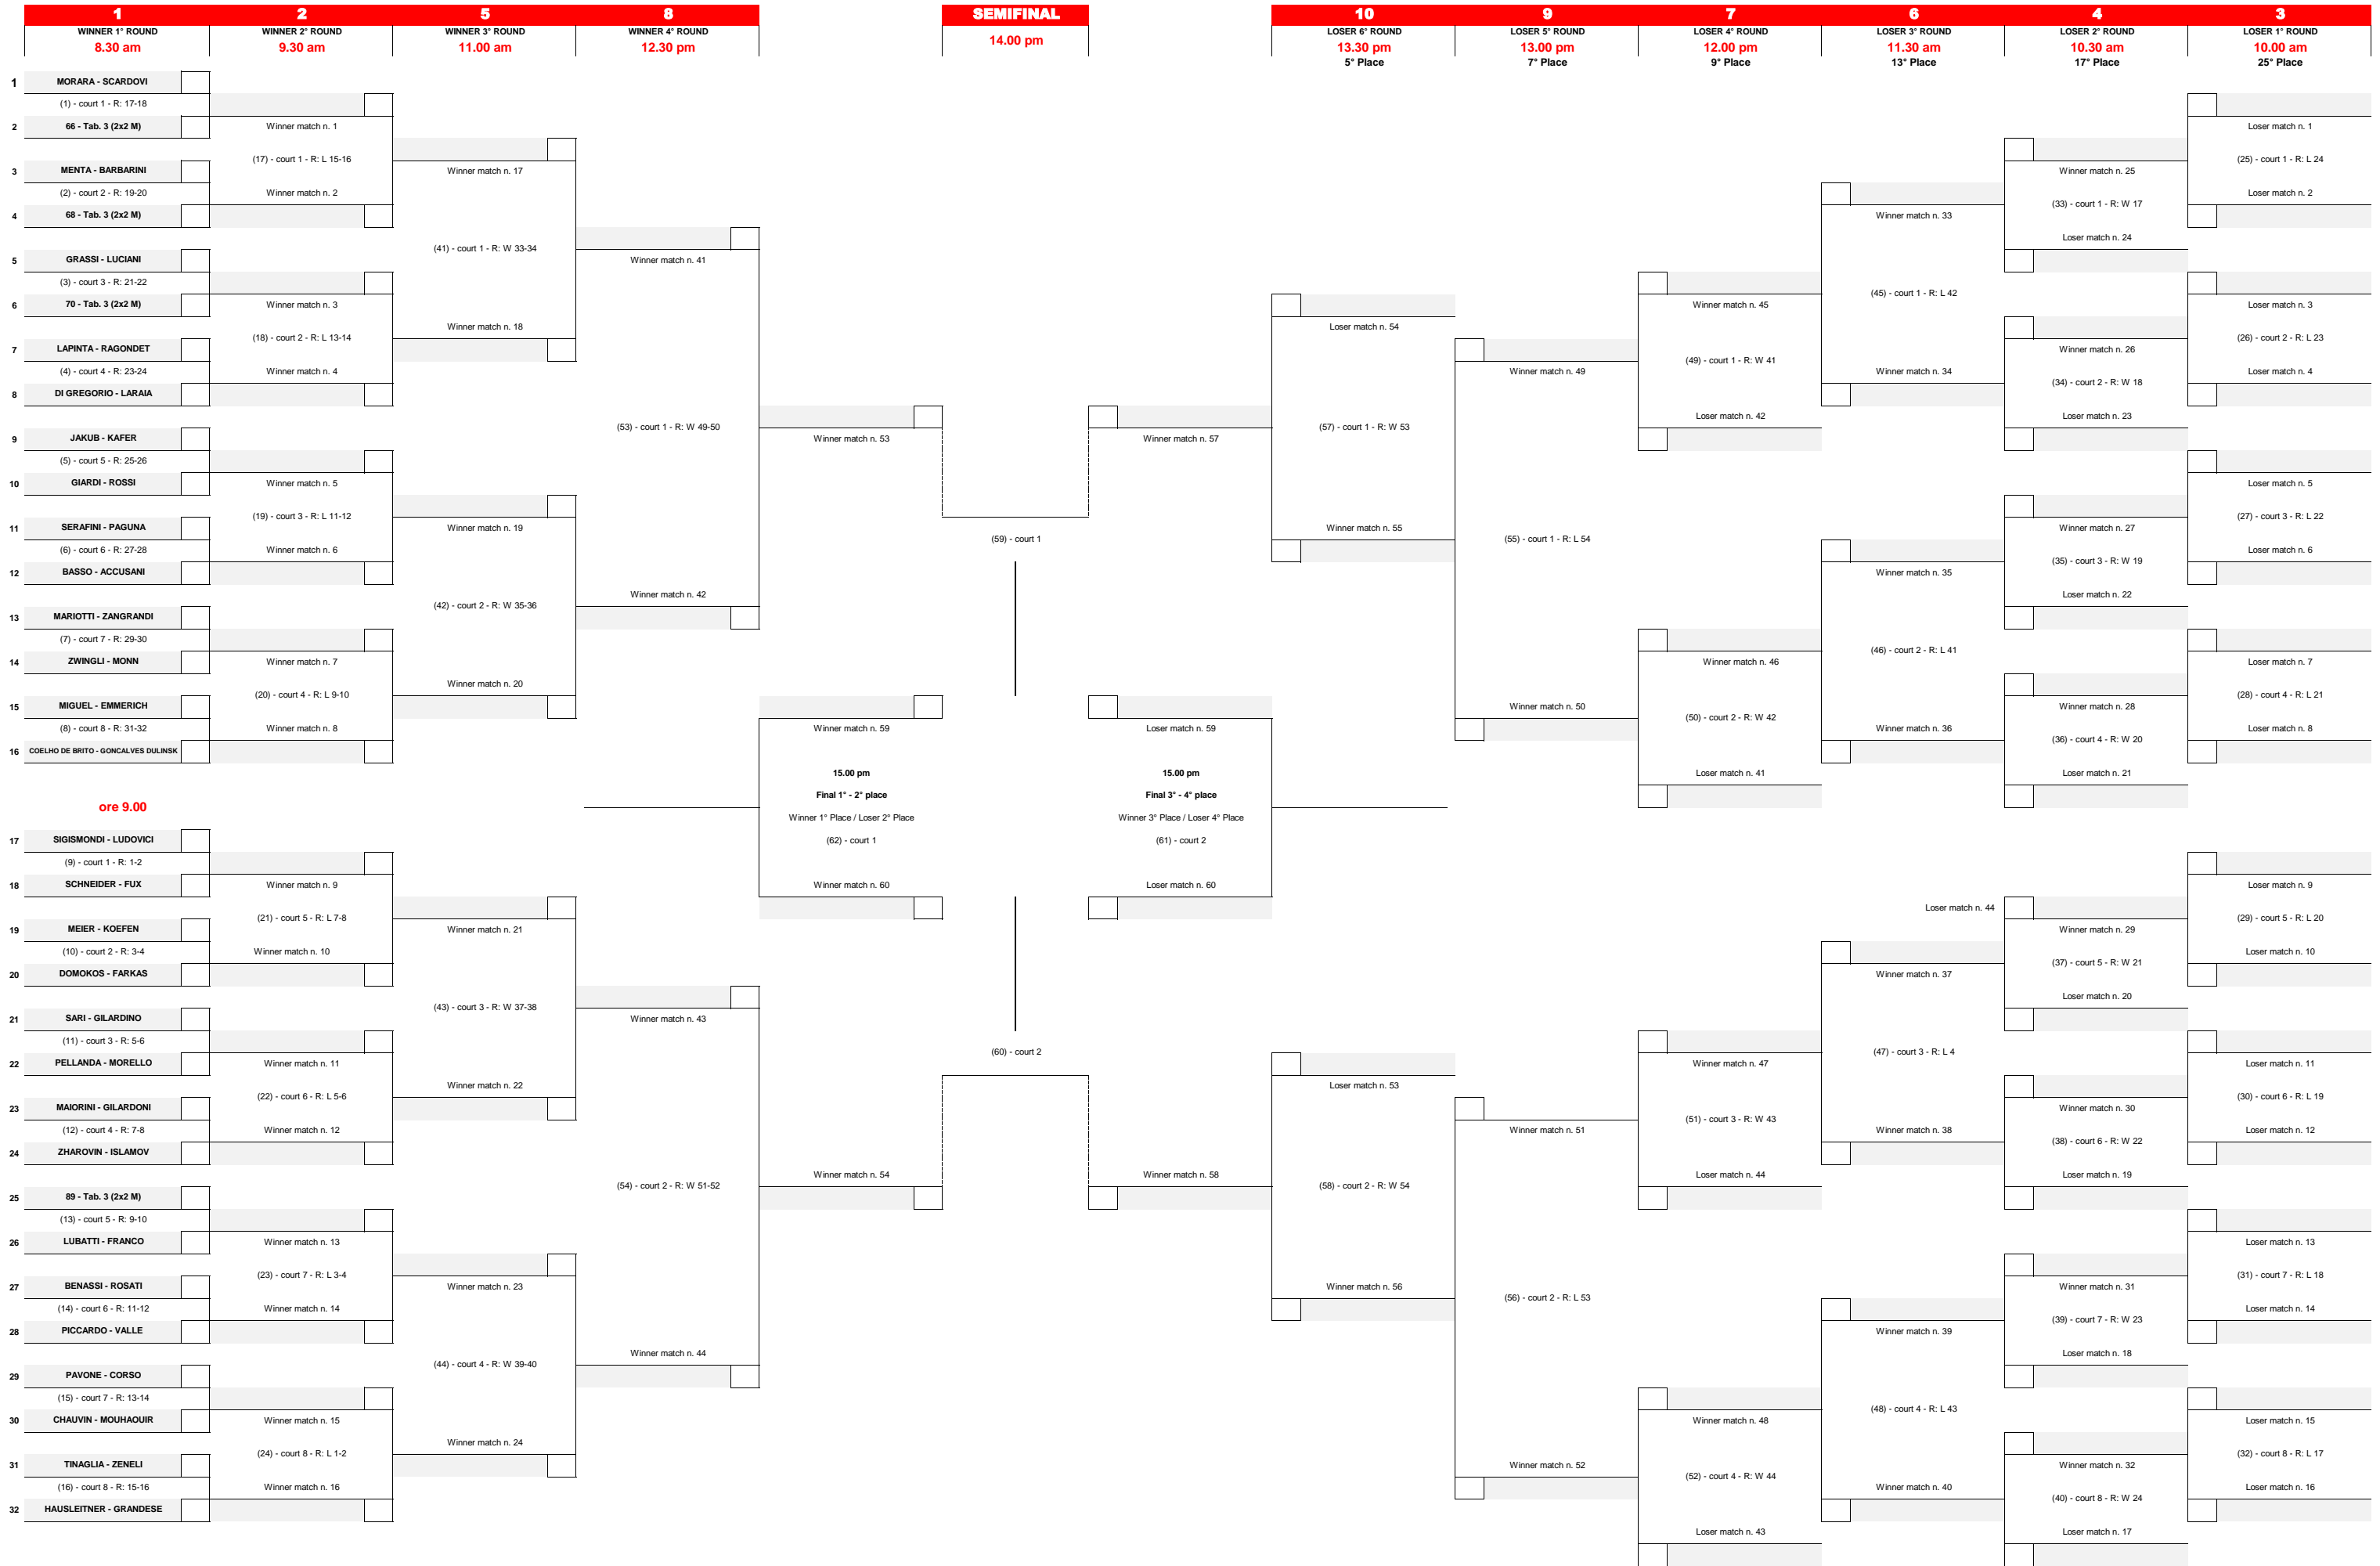

Mizuno Beach Volley Marathon - 2x2 Male - Main draw "3-M"

Qualification day: Friday