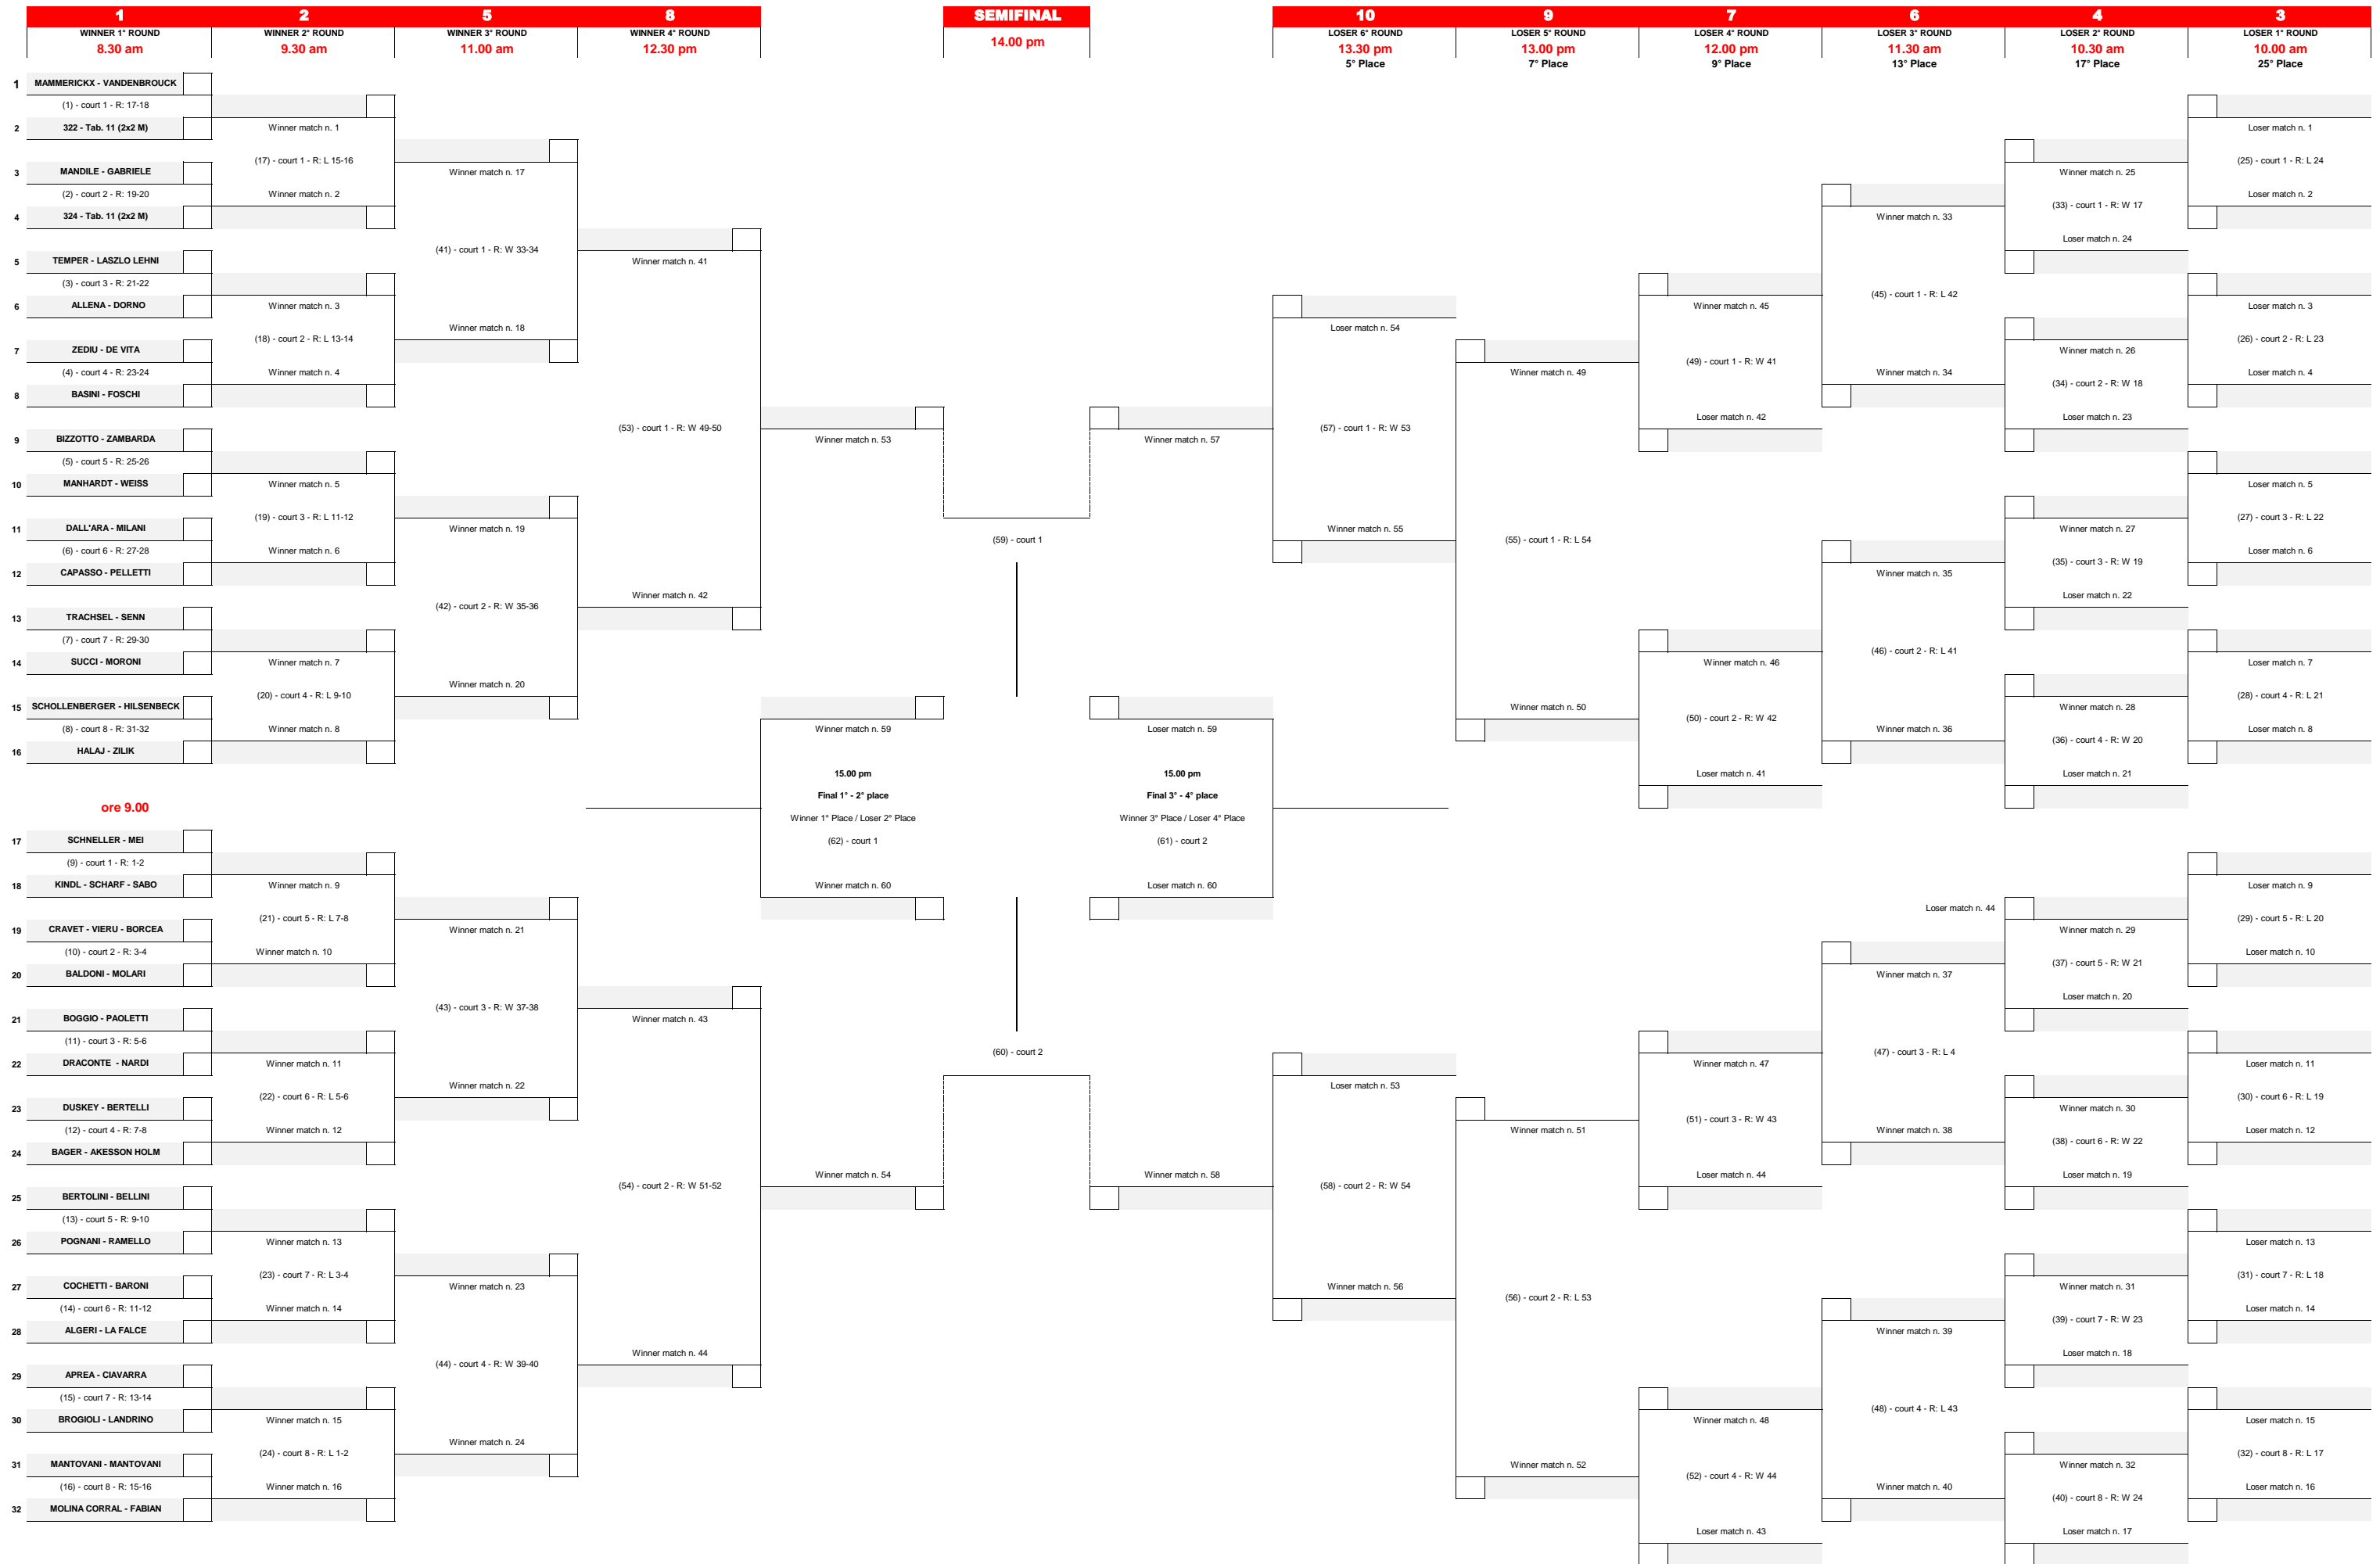

Mizuno Beach Volley Marathon - 2x2 Male - Main draw "11-M"

Qualification day: Friday