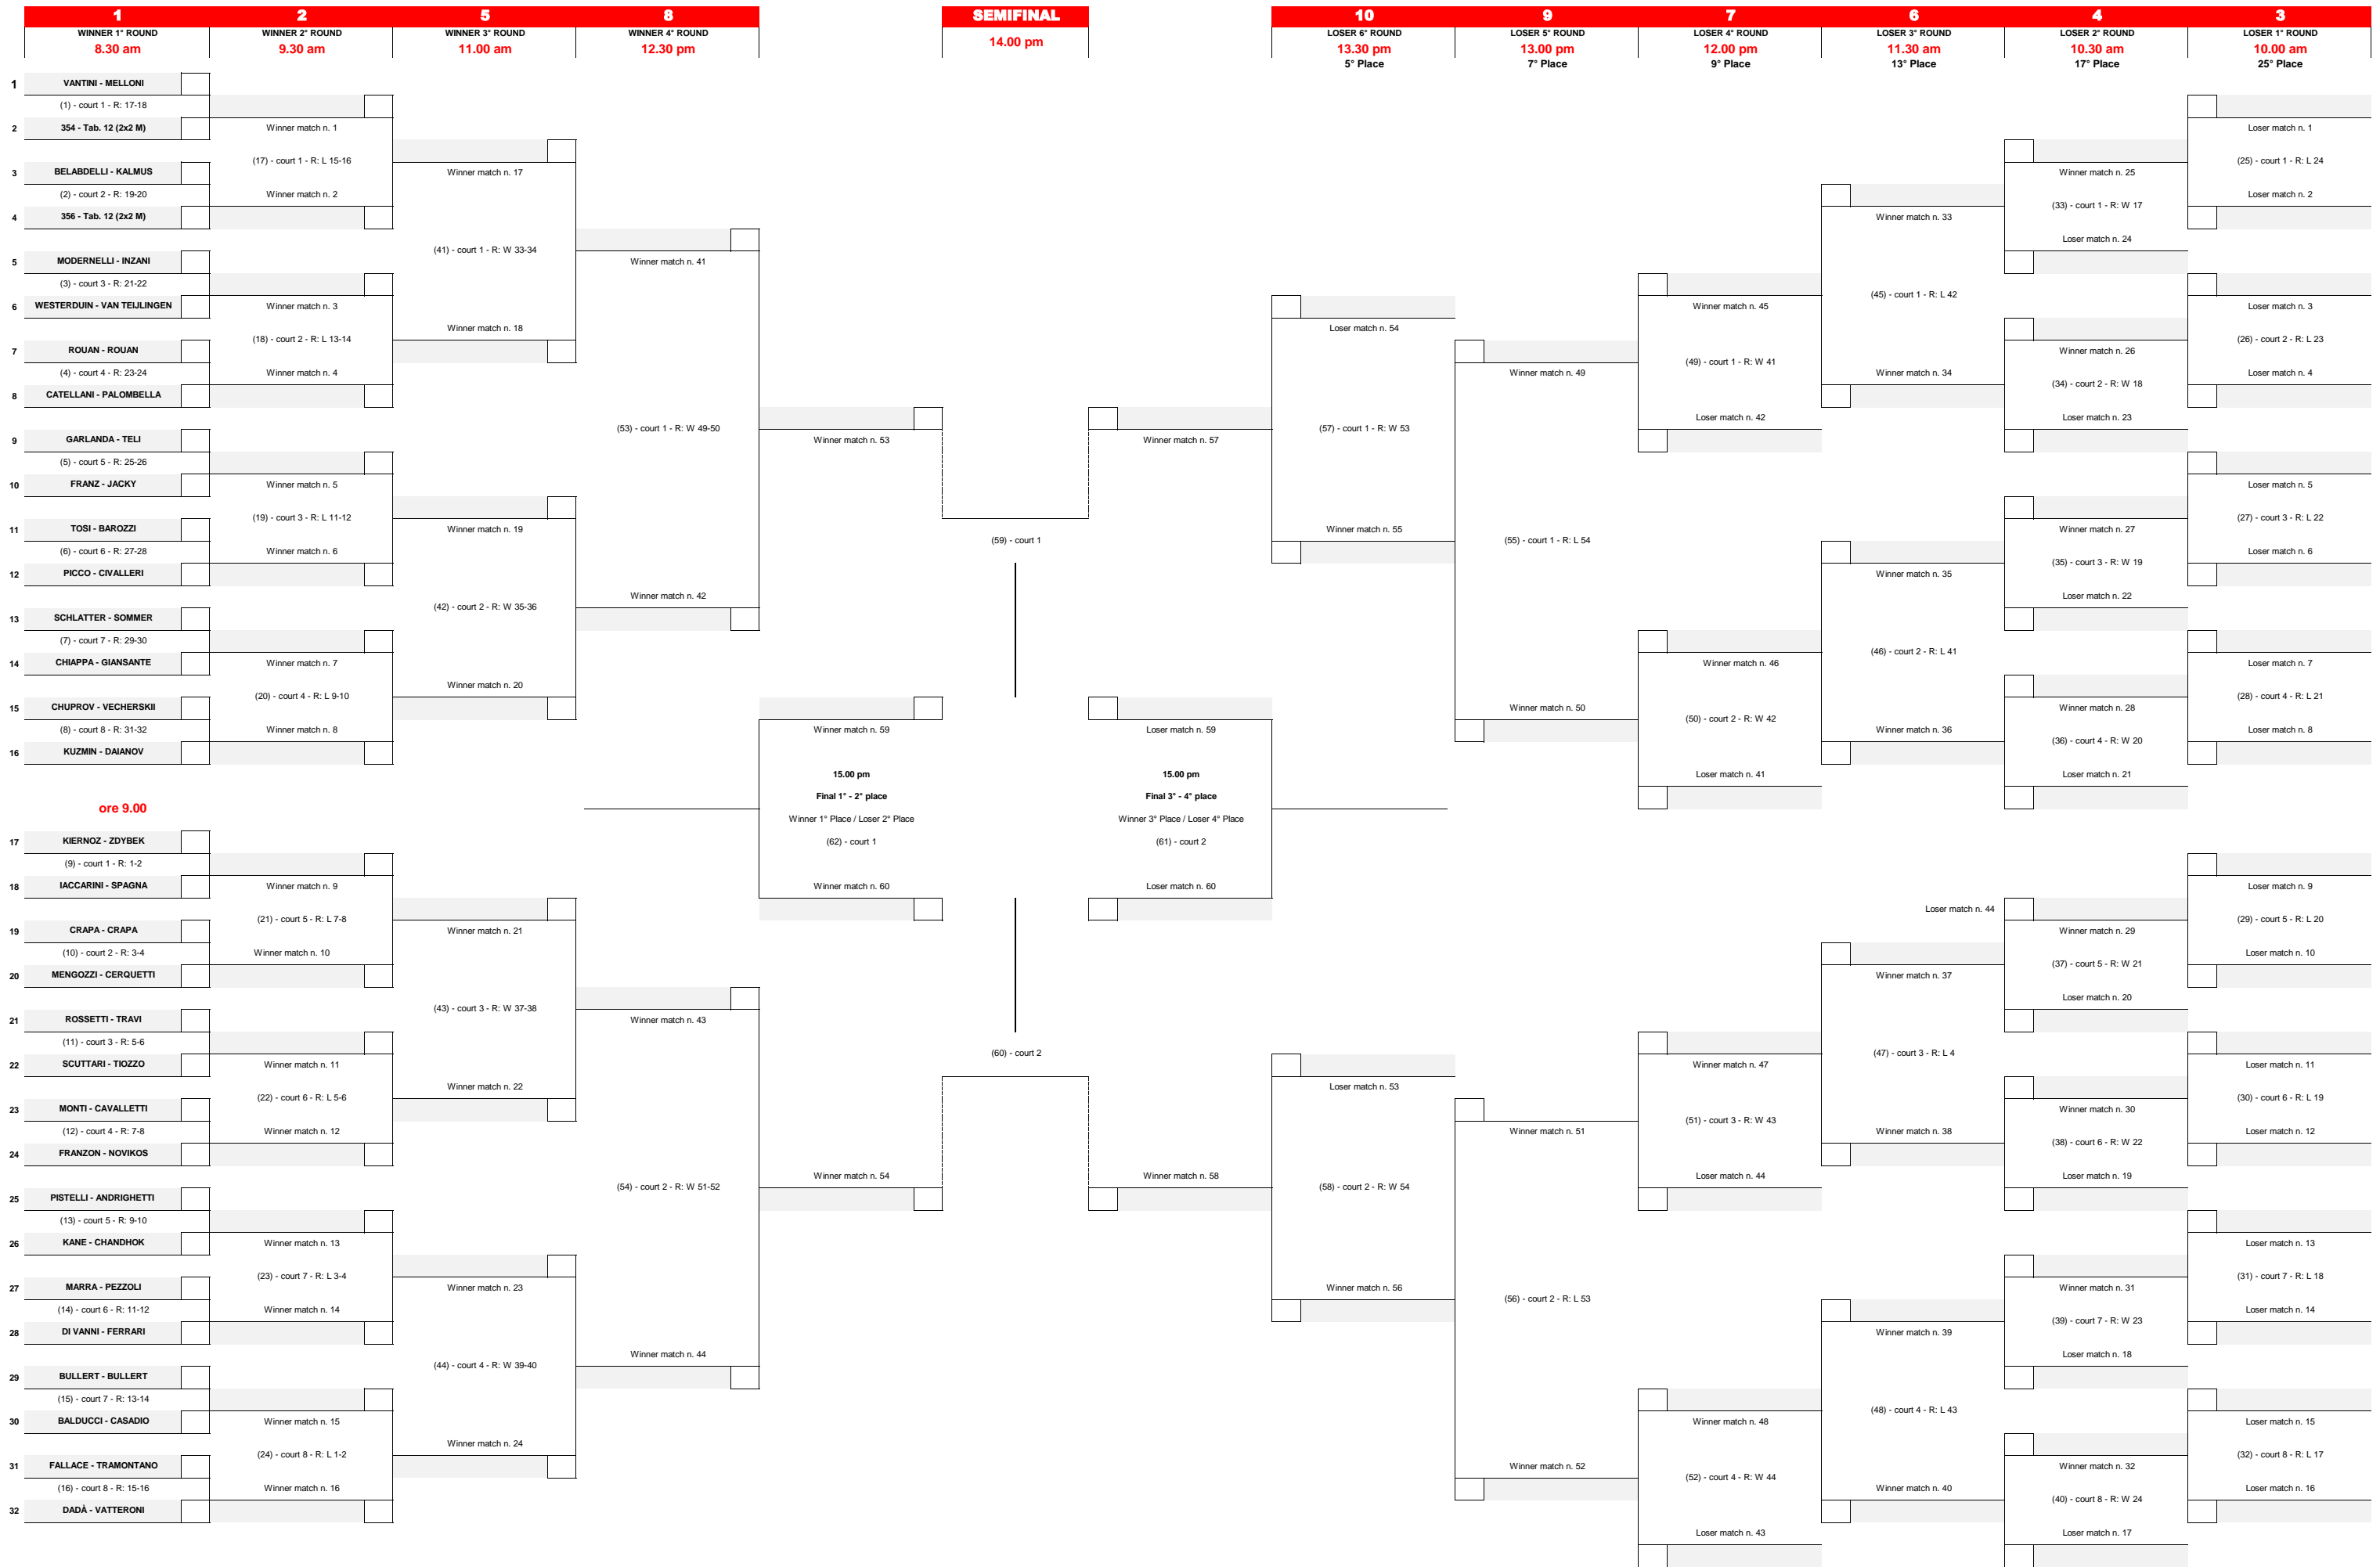

Qualification day: Friday

Mizuno Beach Volley Marathon - 2x2 Male - Main draw "11-M"

Qualification day: Friday

Mizuno Beach Volley Marathon - 2x2 Male - Main draw "12-M"

Qualification day: Friday

Mizuno Beach Volley Marathon - 2x2 Male - Main draw "13-M"