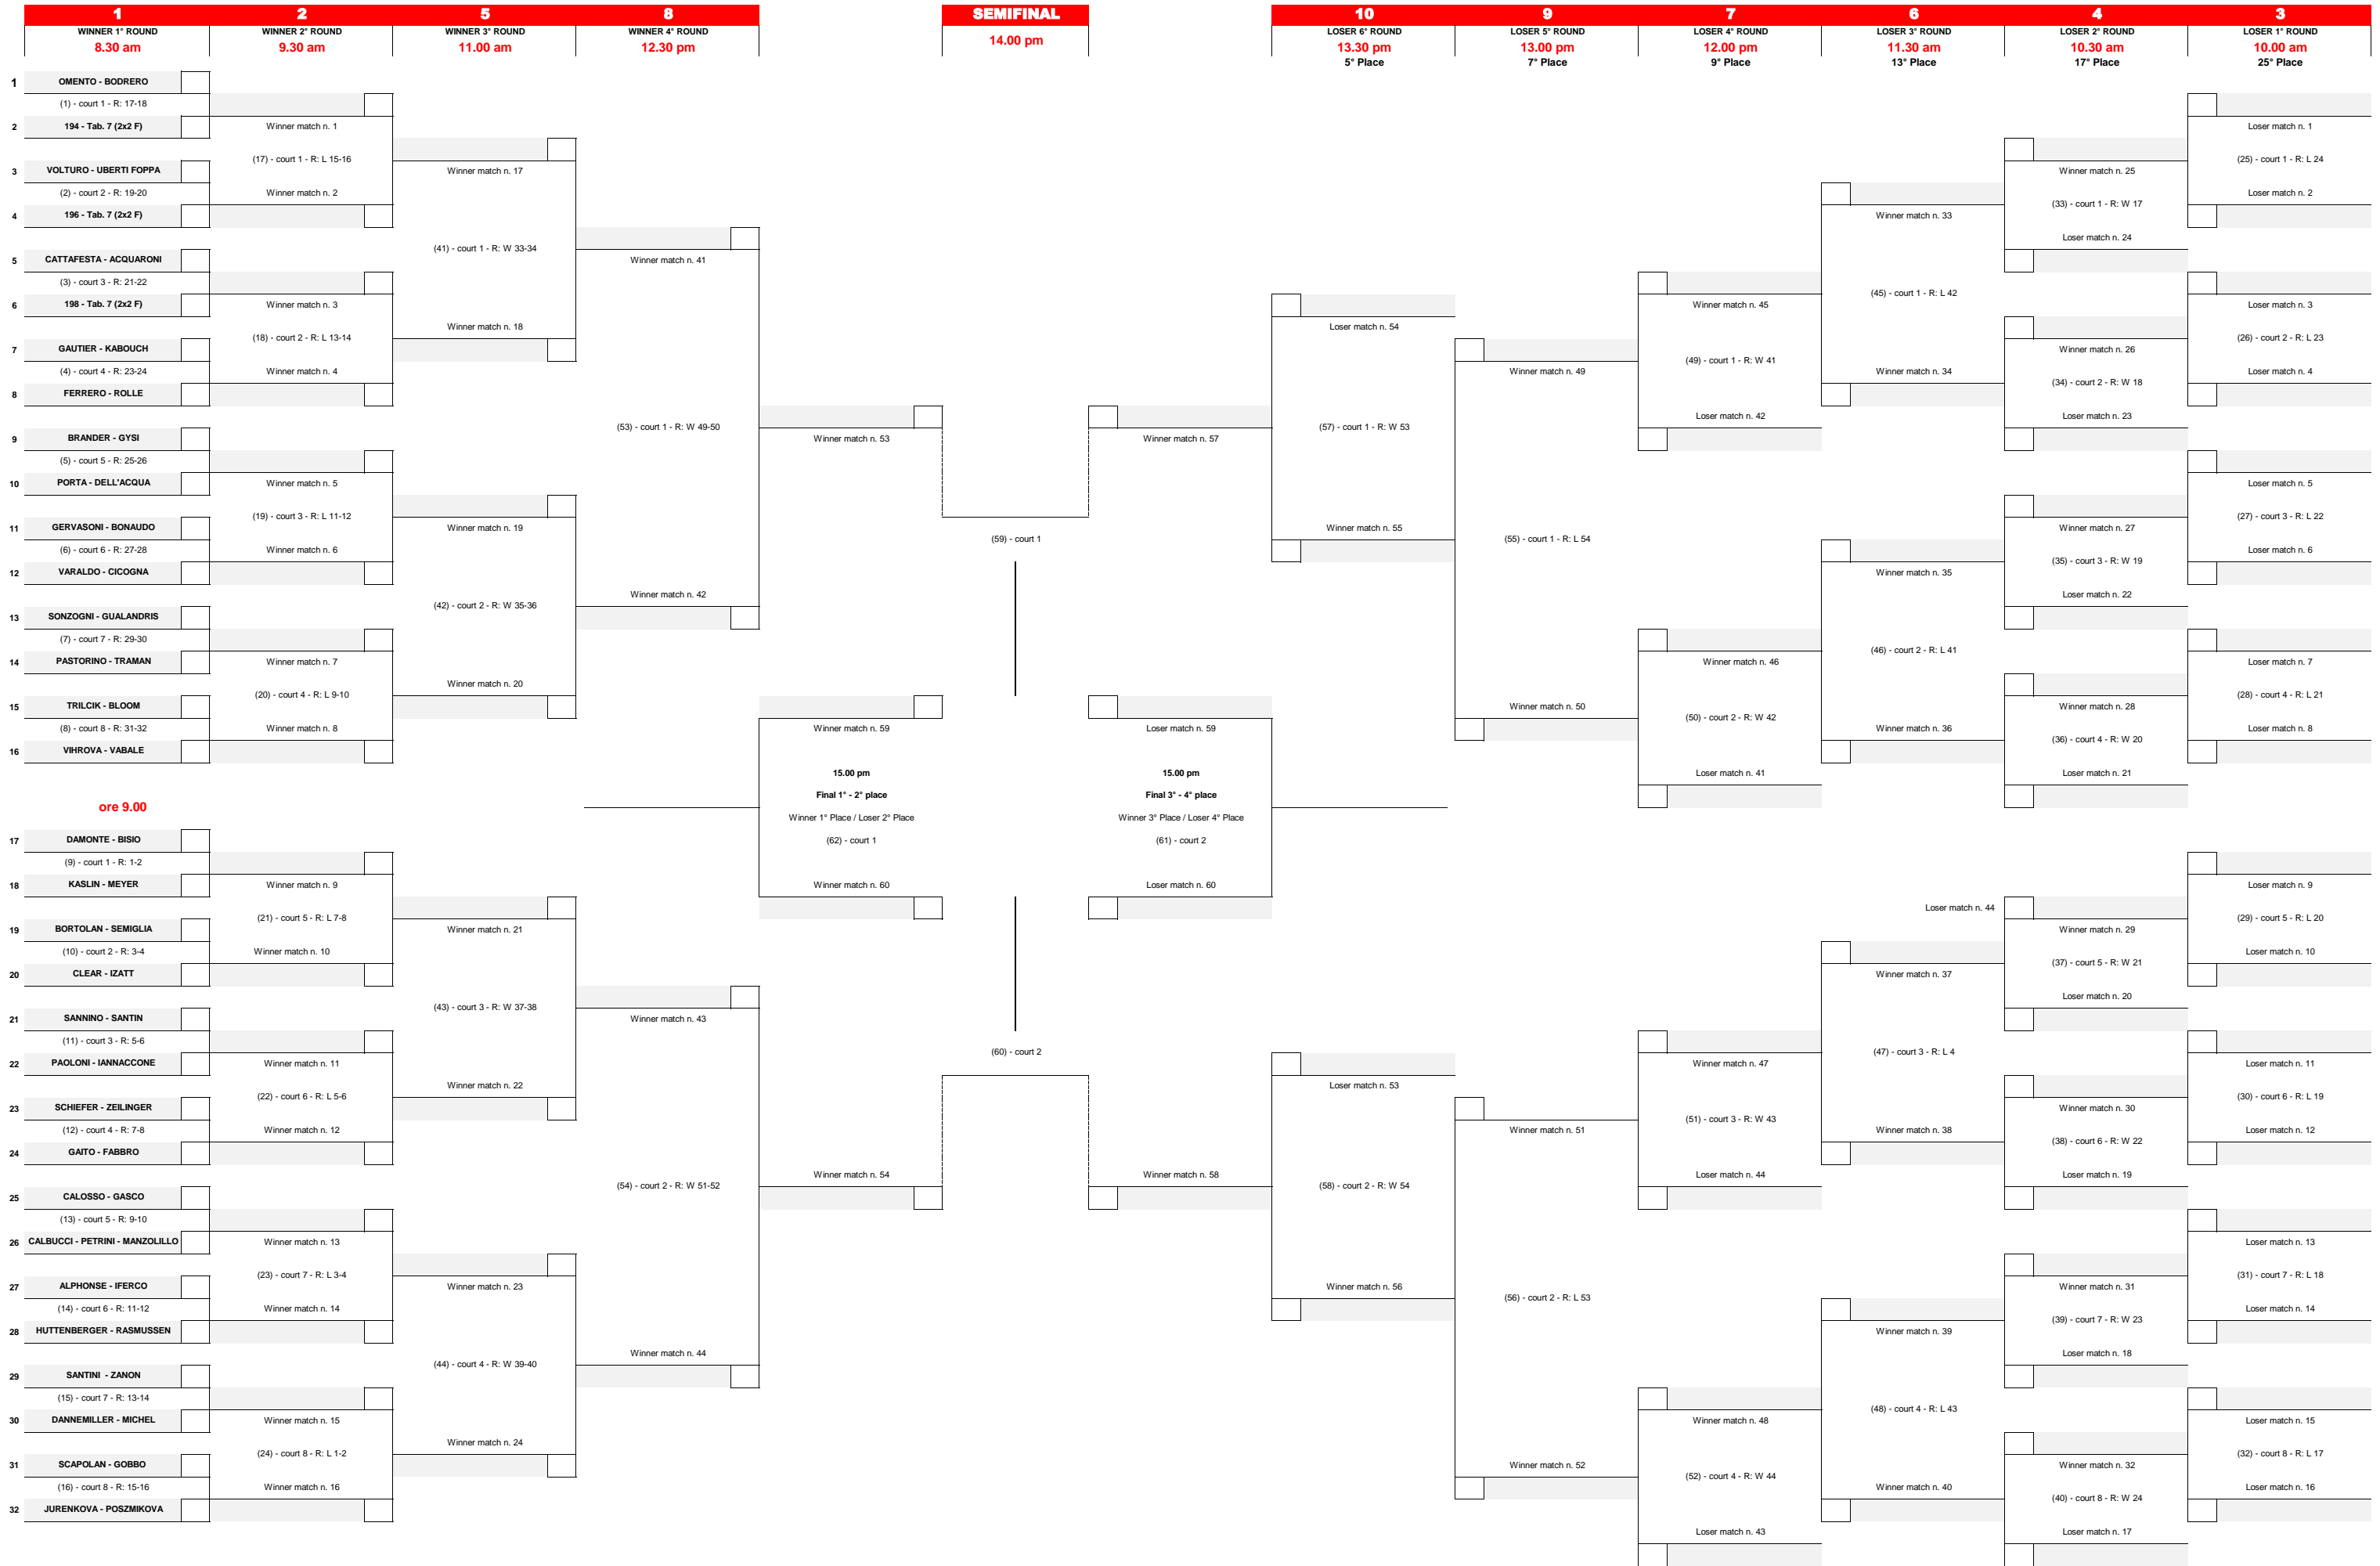

Mizuno Beach Volley Marathon - 2x2 Female - Main draw "7-M"

Qualification day: Friday