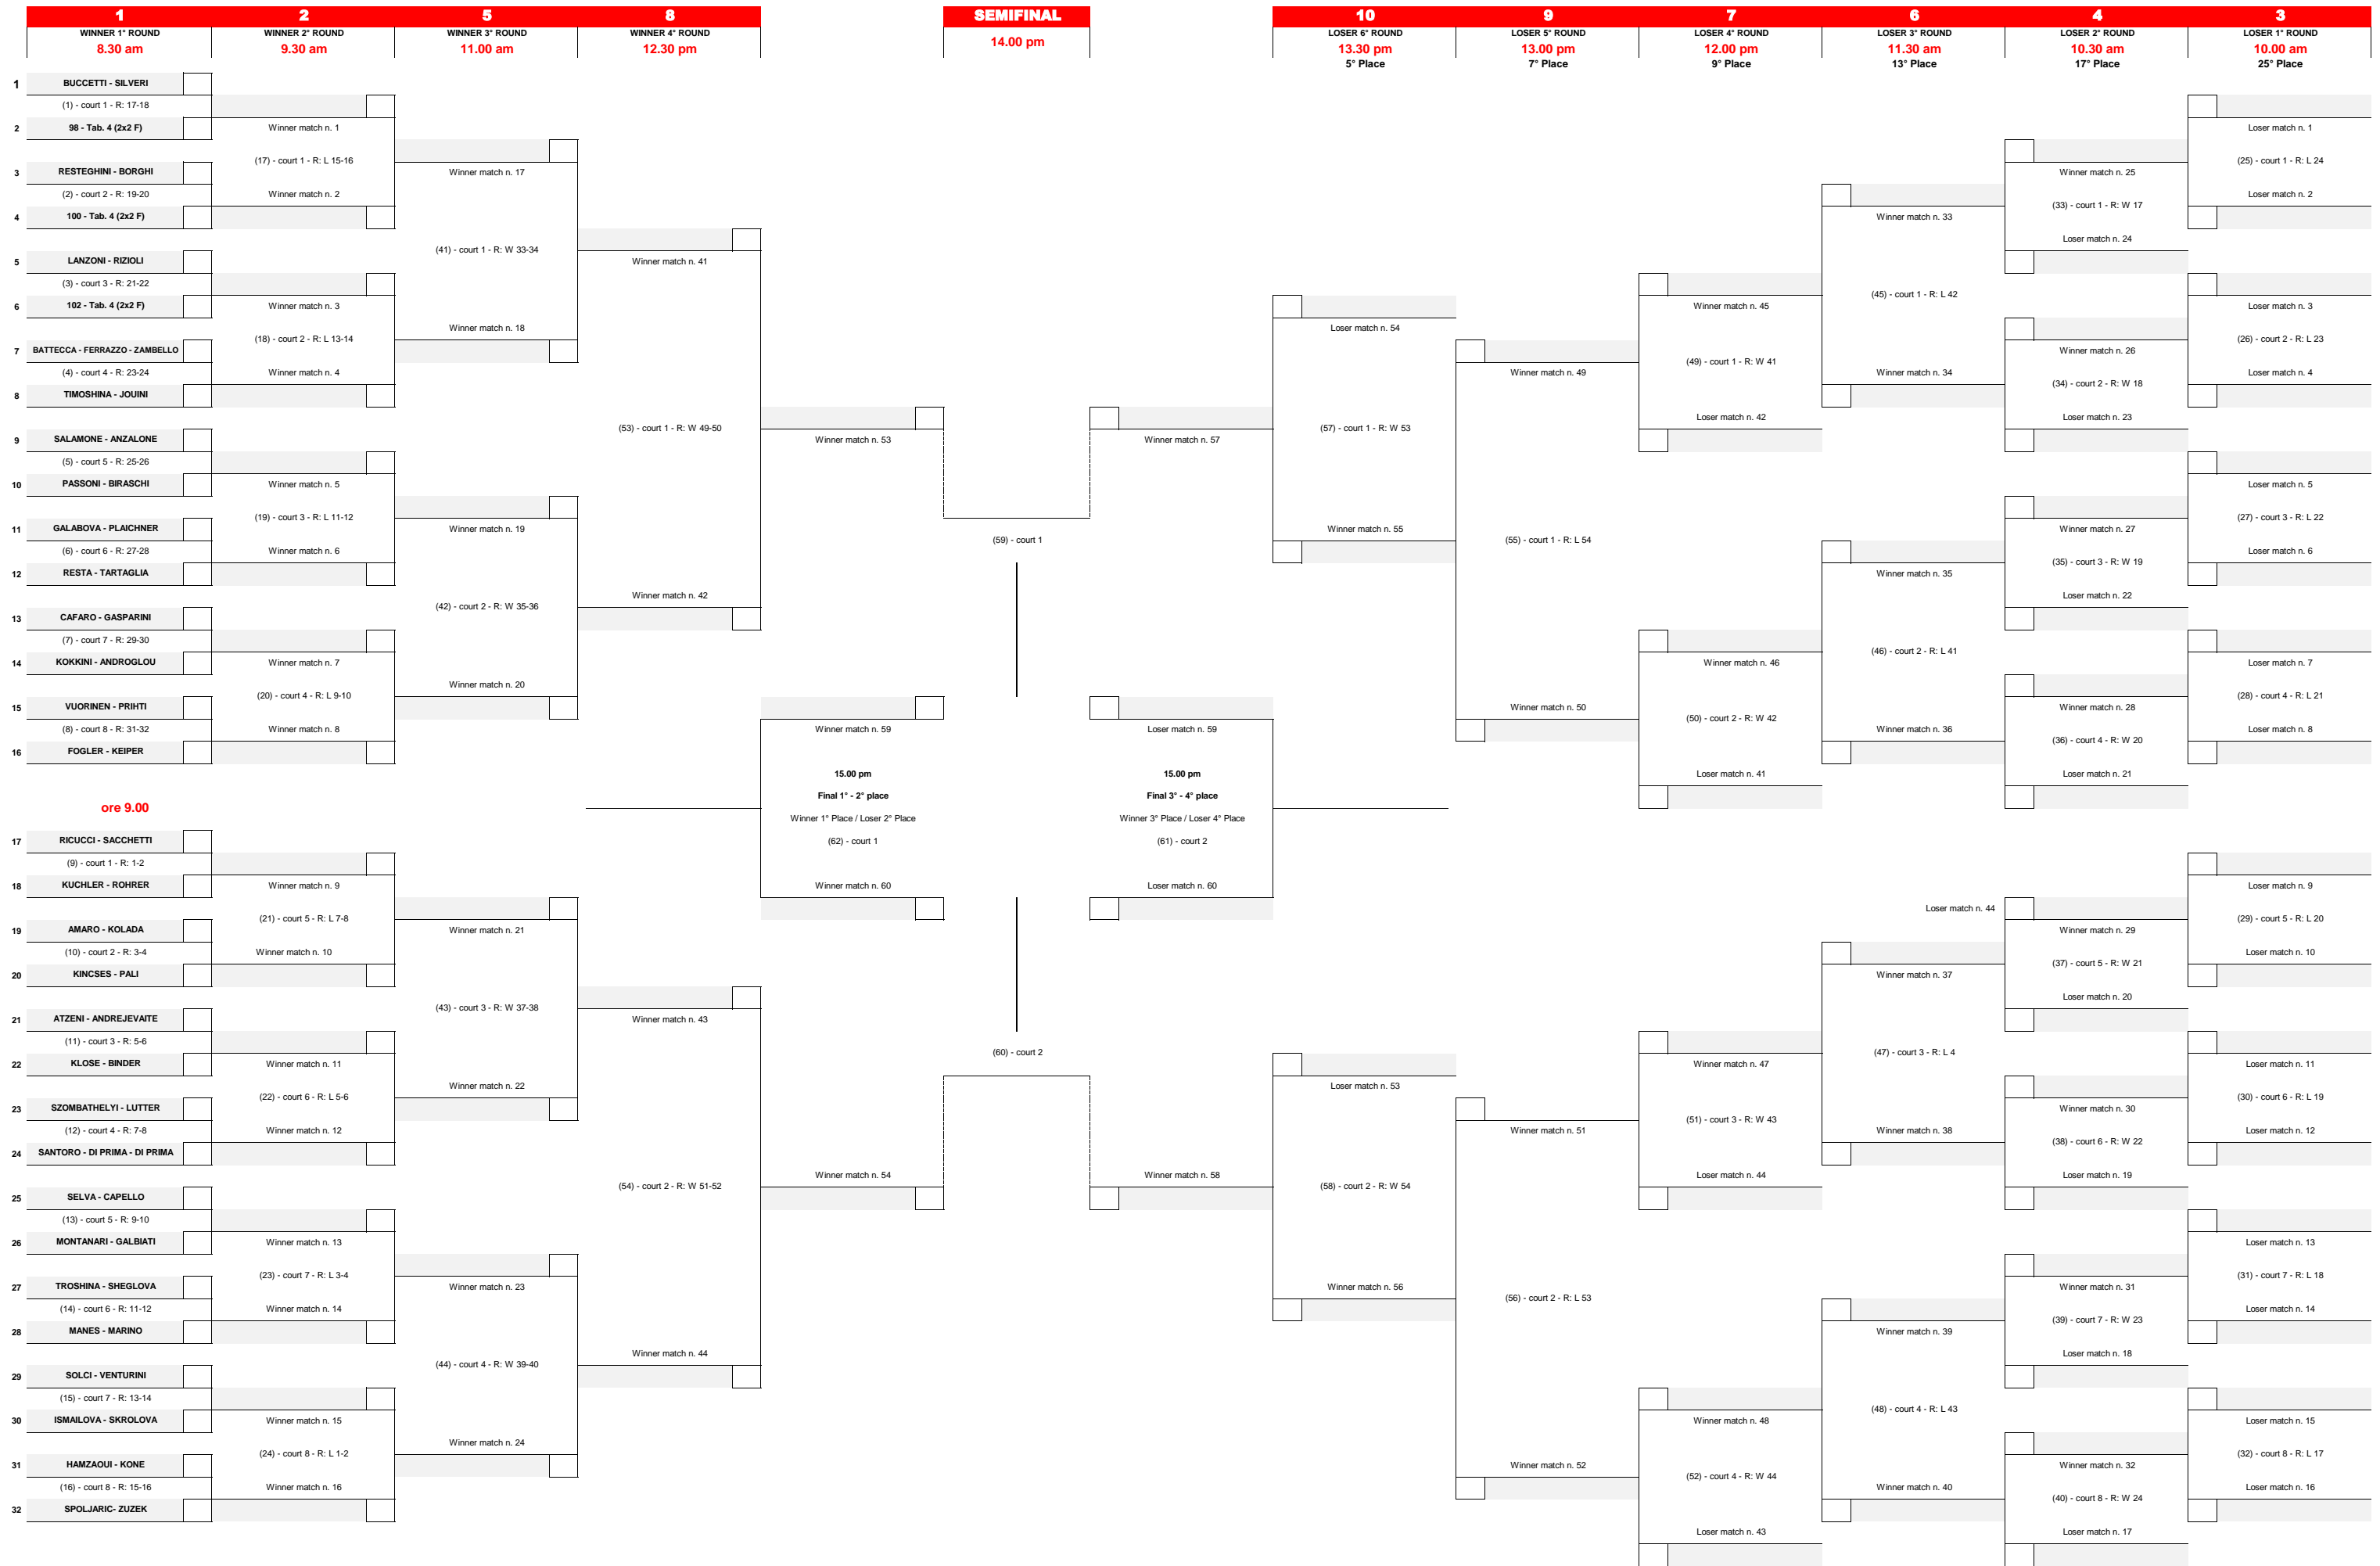

Mizuno Beach Volley Marathon - 2x2 Female - Main draw "4-M"

Qualification day: Friday