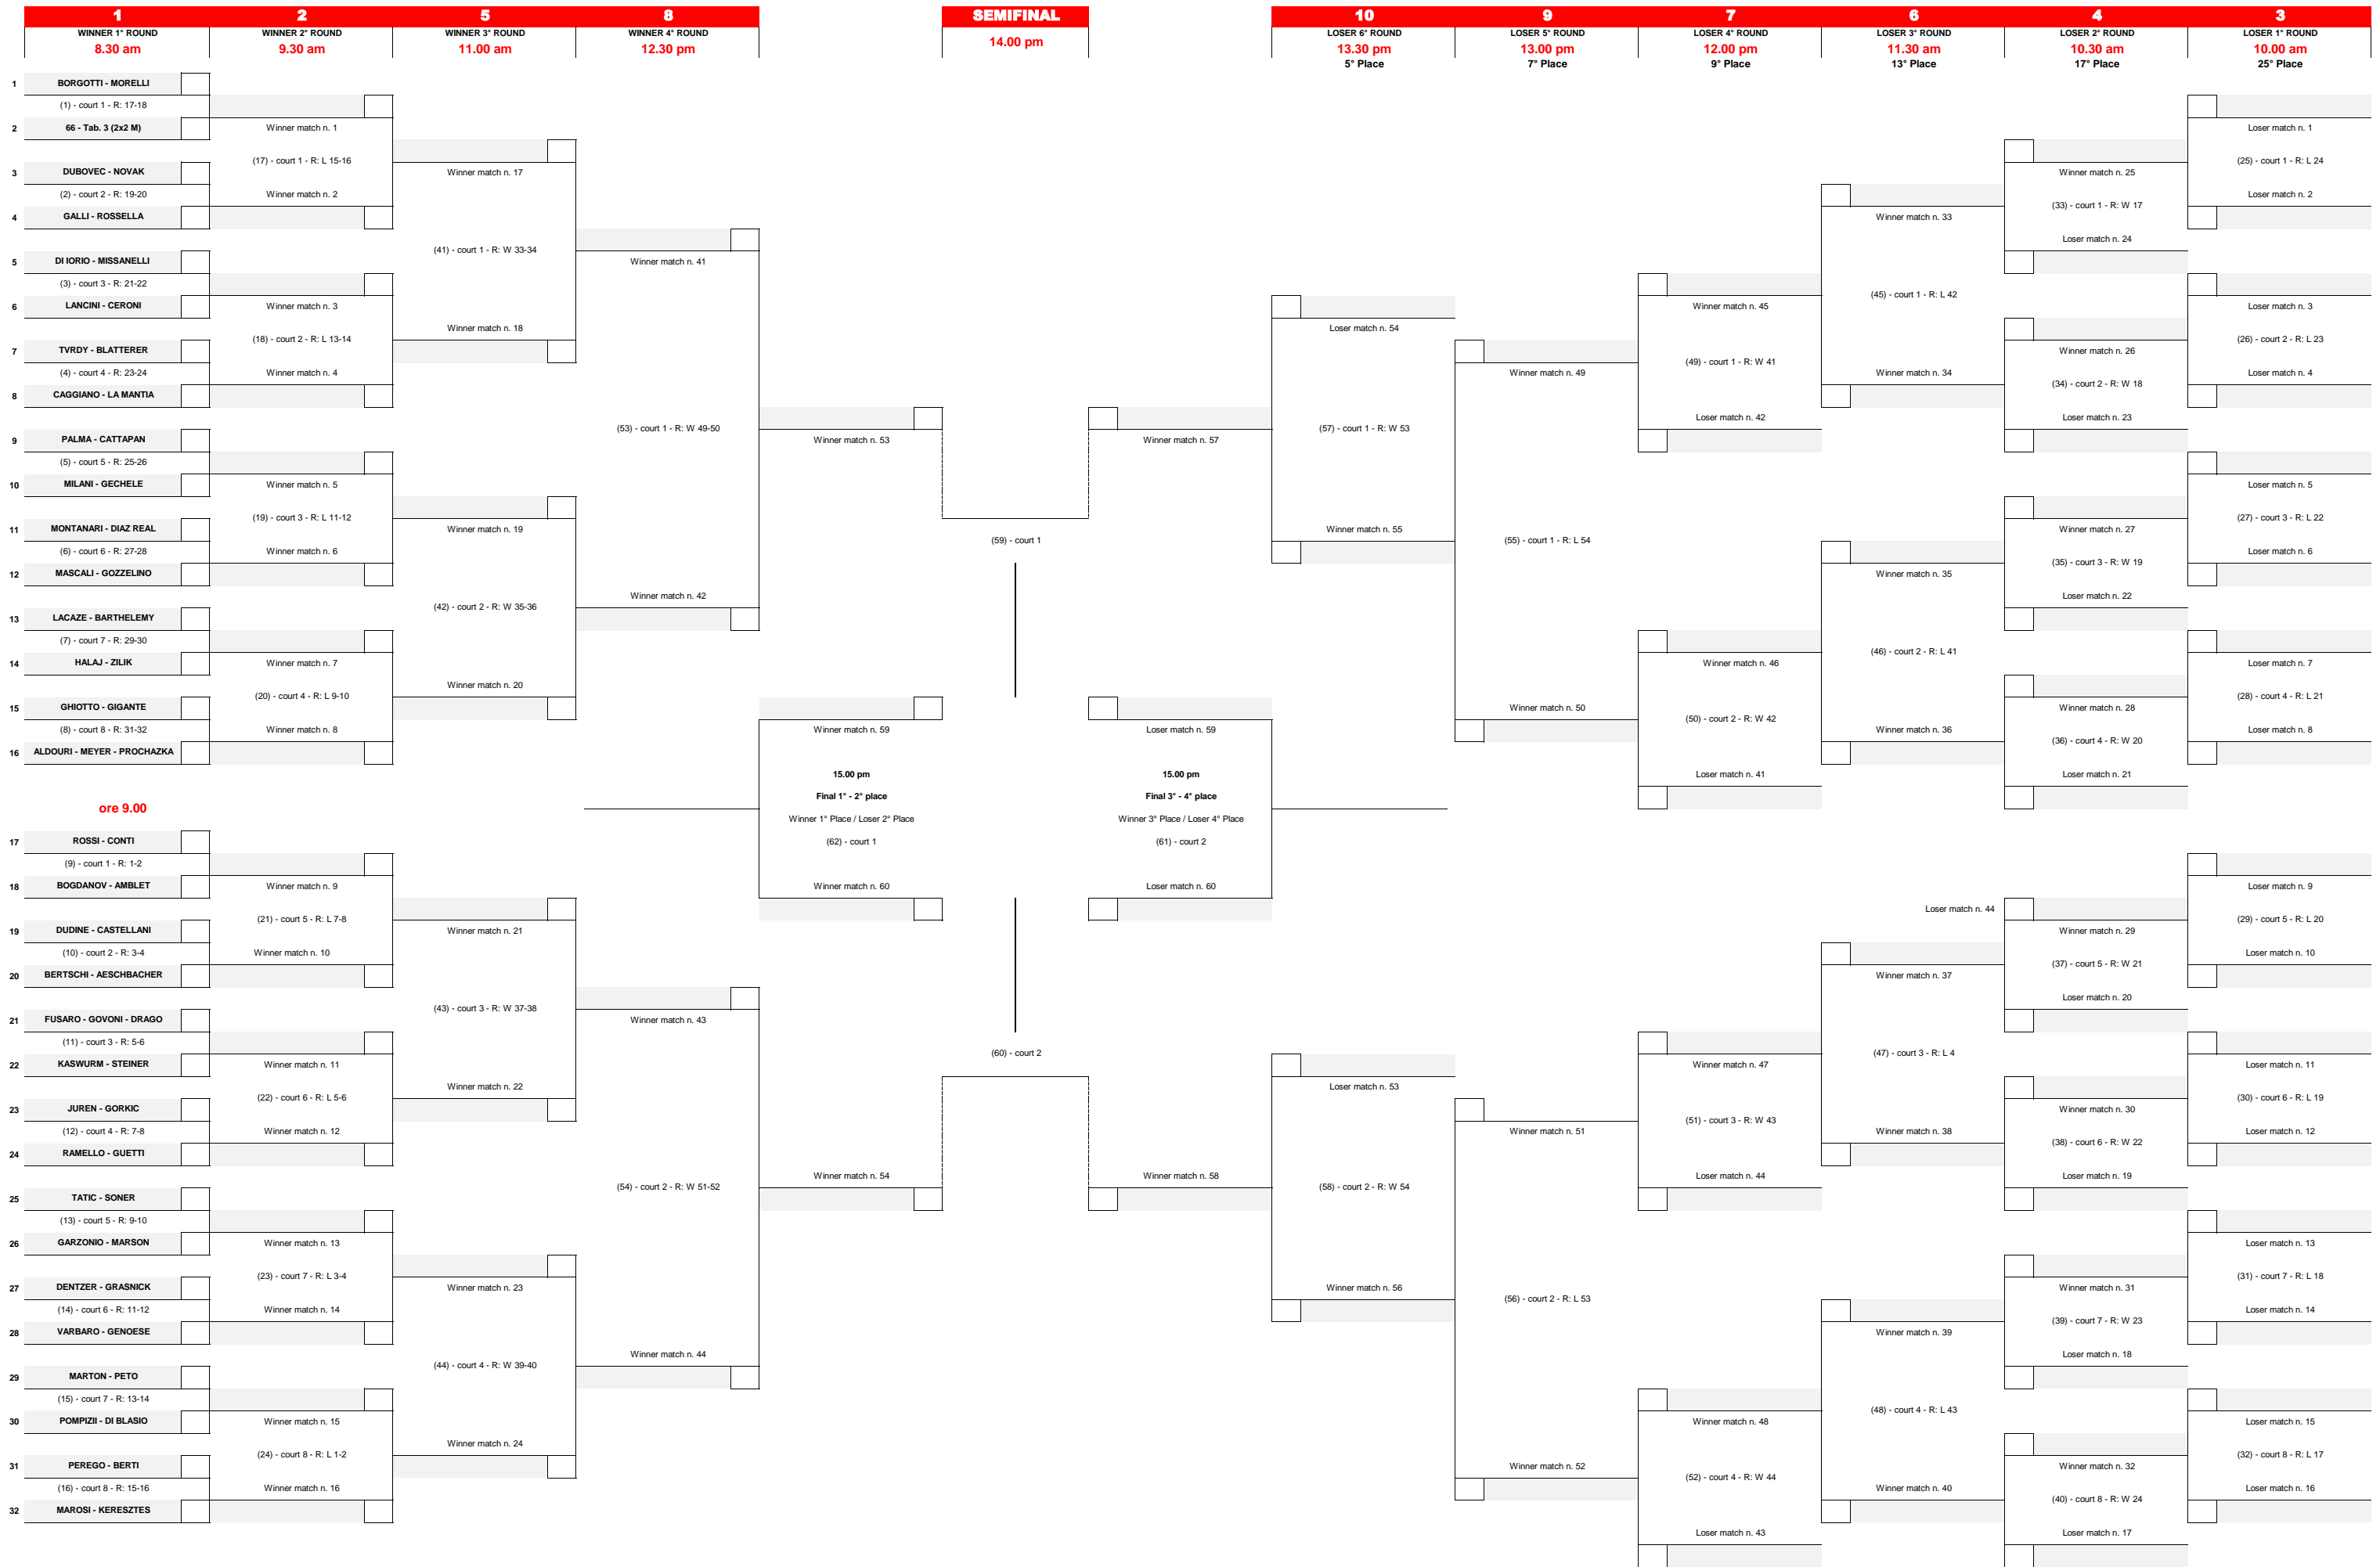

Mizuno Beach Volley Marathon - 2x2 Male - Main draw "1-M"

Qualification day: Friday

Mizuno Beach Volley Marathon - 2x2 Male - Main draw "2-M"

Qualification day: Friday

Mizuno Beach Volley Marathon - 2x2 Male - Main draw "3-M"

Qualification day: Friday

Mizuno Beach Volley Marathon - 2x2 Male - Main draw "4-M"

Qualification day: Friday

Mizuno Beach Volley Marathon - 2x2 Female - Main draw "1-F"

Qualification day: Friday

Mizuno Beach Volley Marathon - 2x2 Female - Main draw "3-F"