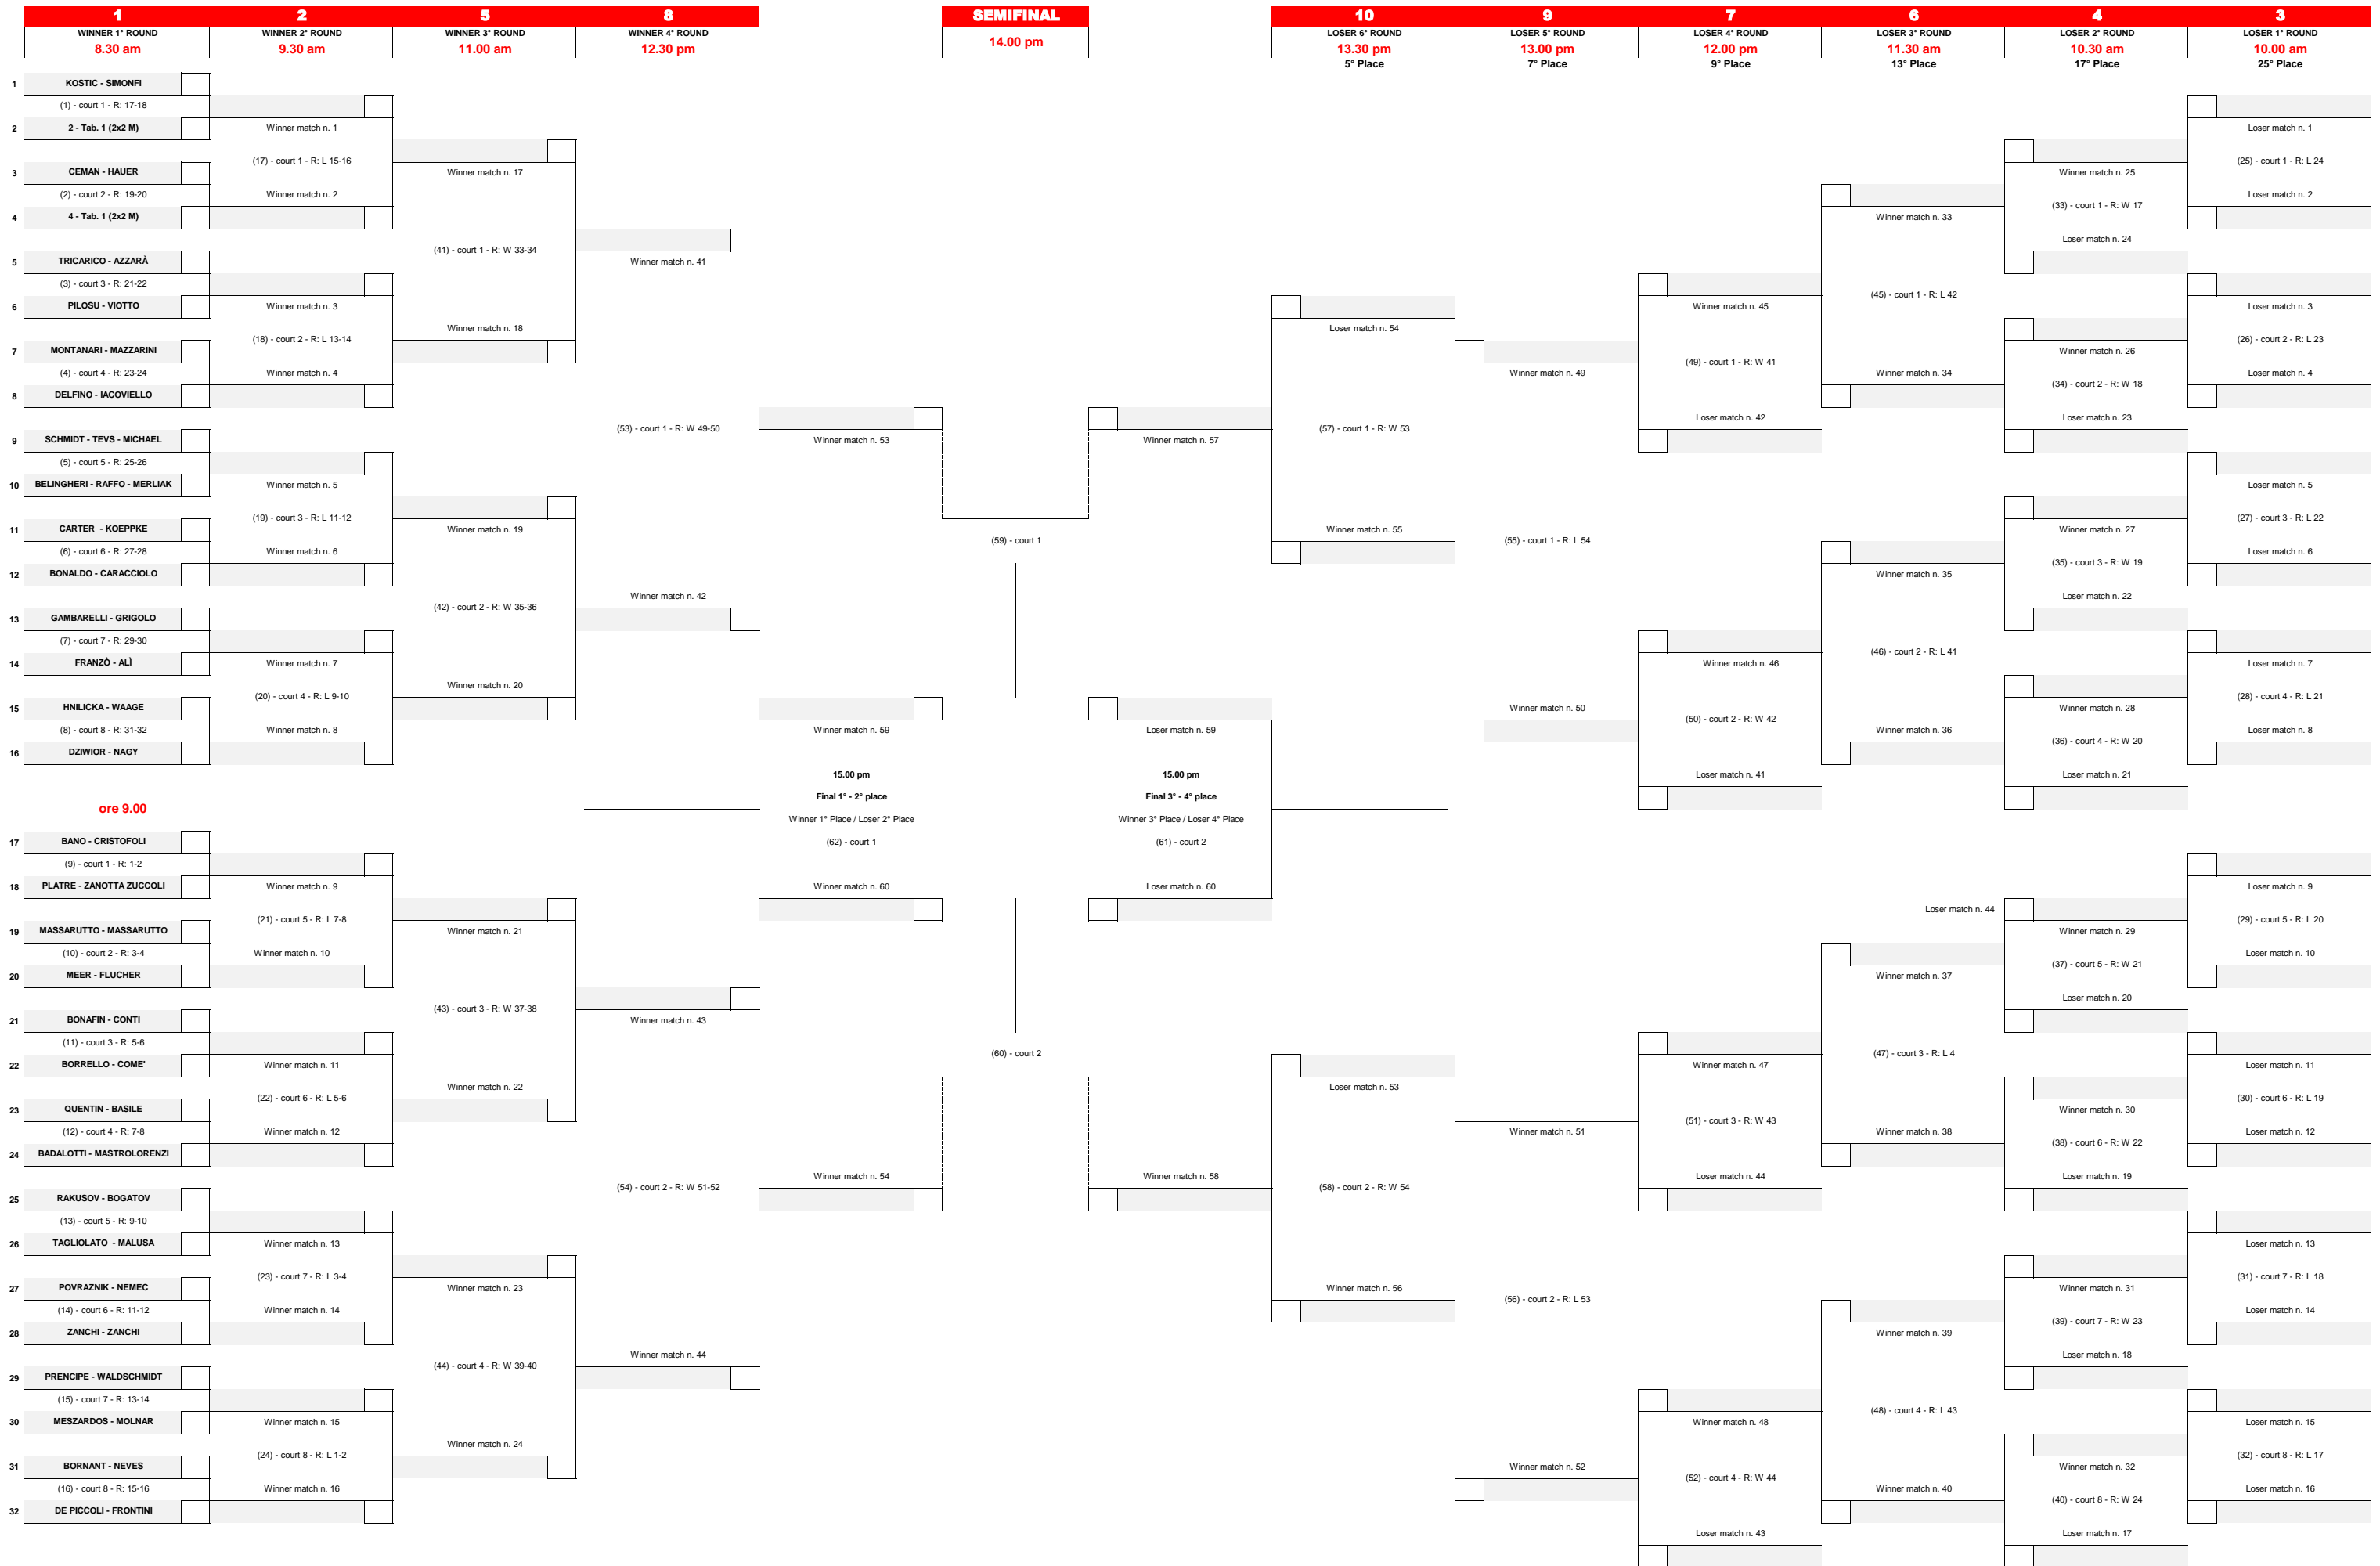

Mizuno Beach Volley Marathon - 2x2 Male - Main draw "1-M"

Qualification day: Friday

Mizuno Beach Volley Marathon - 2x2 Male - Main draw "2-M"

Qualification day: Friday

Mizuno Beach Volley Marathon - 2x2 Male - Main draw "3-M"