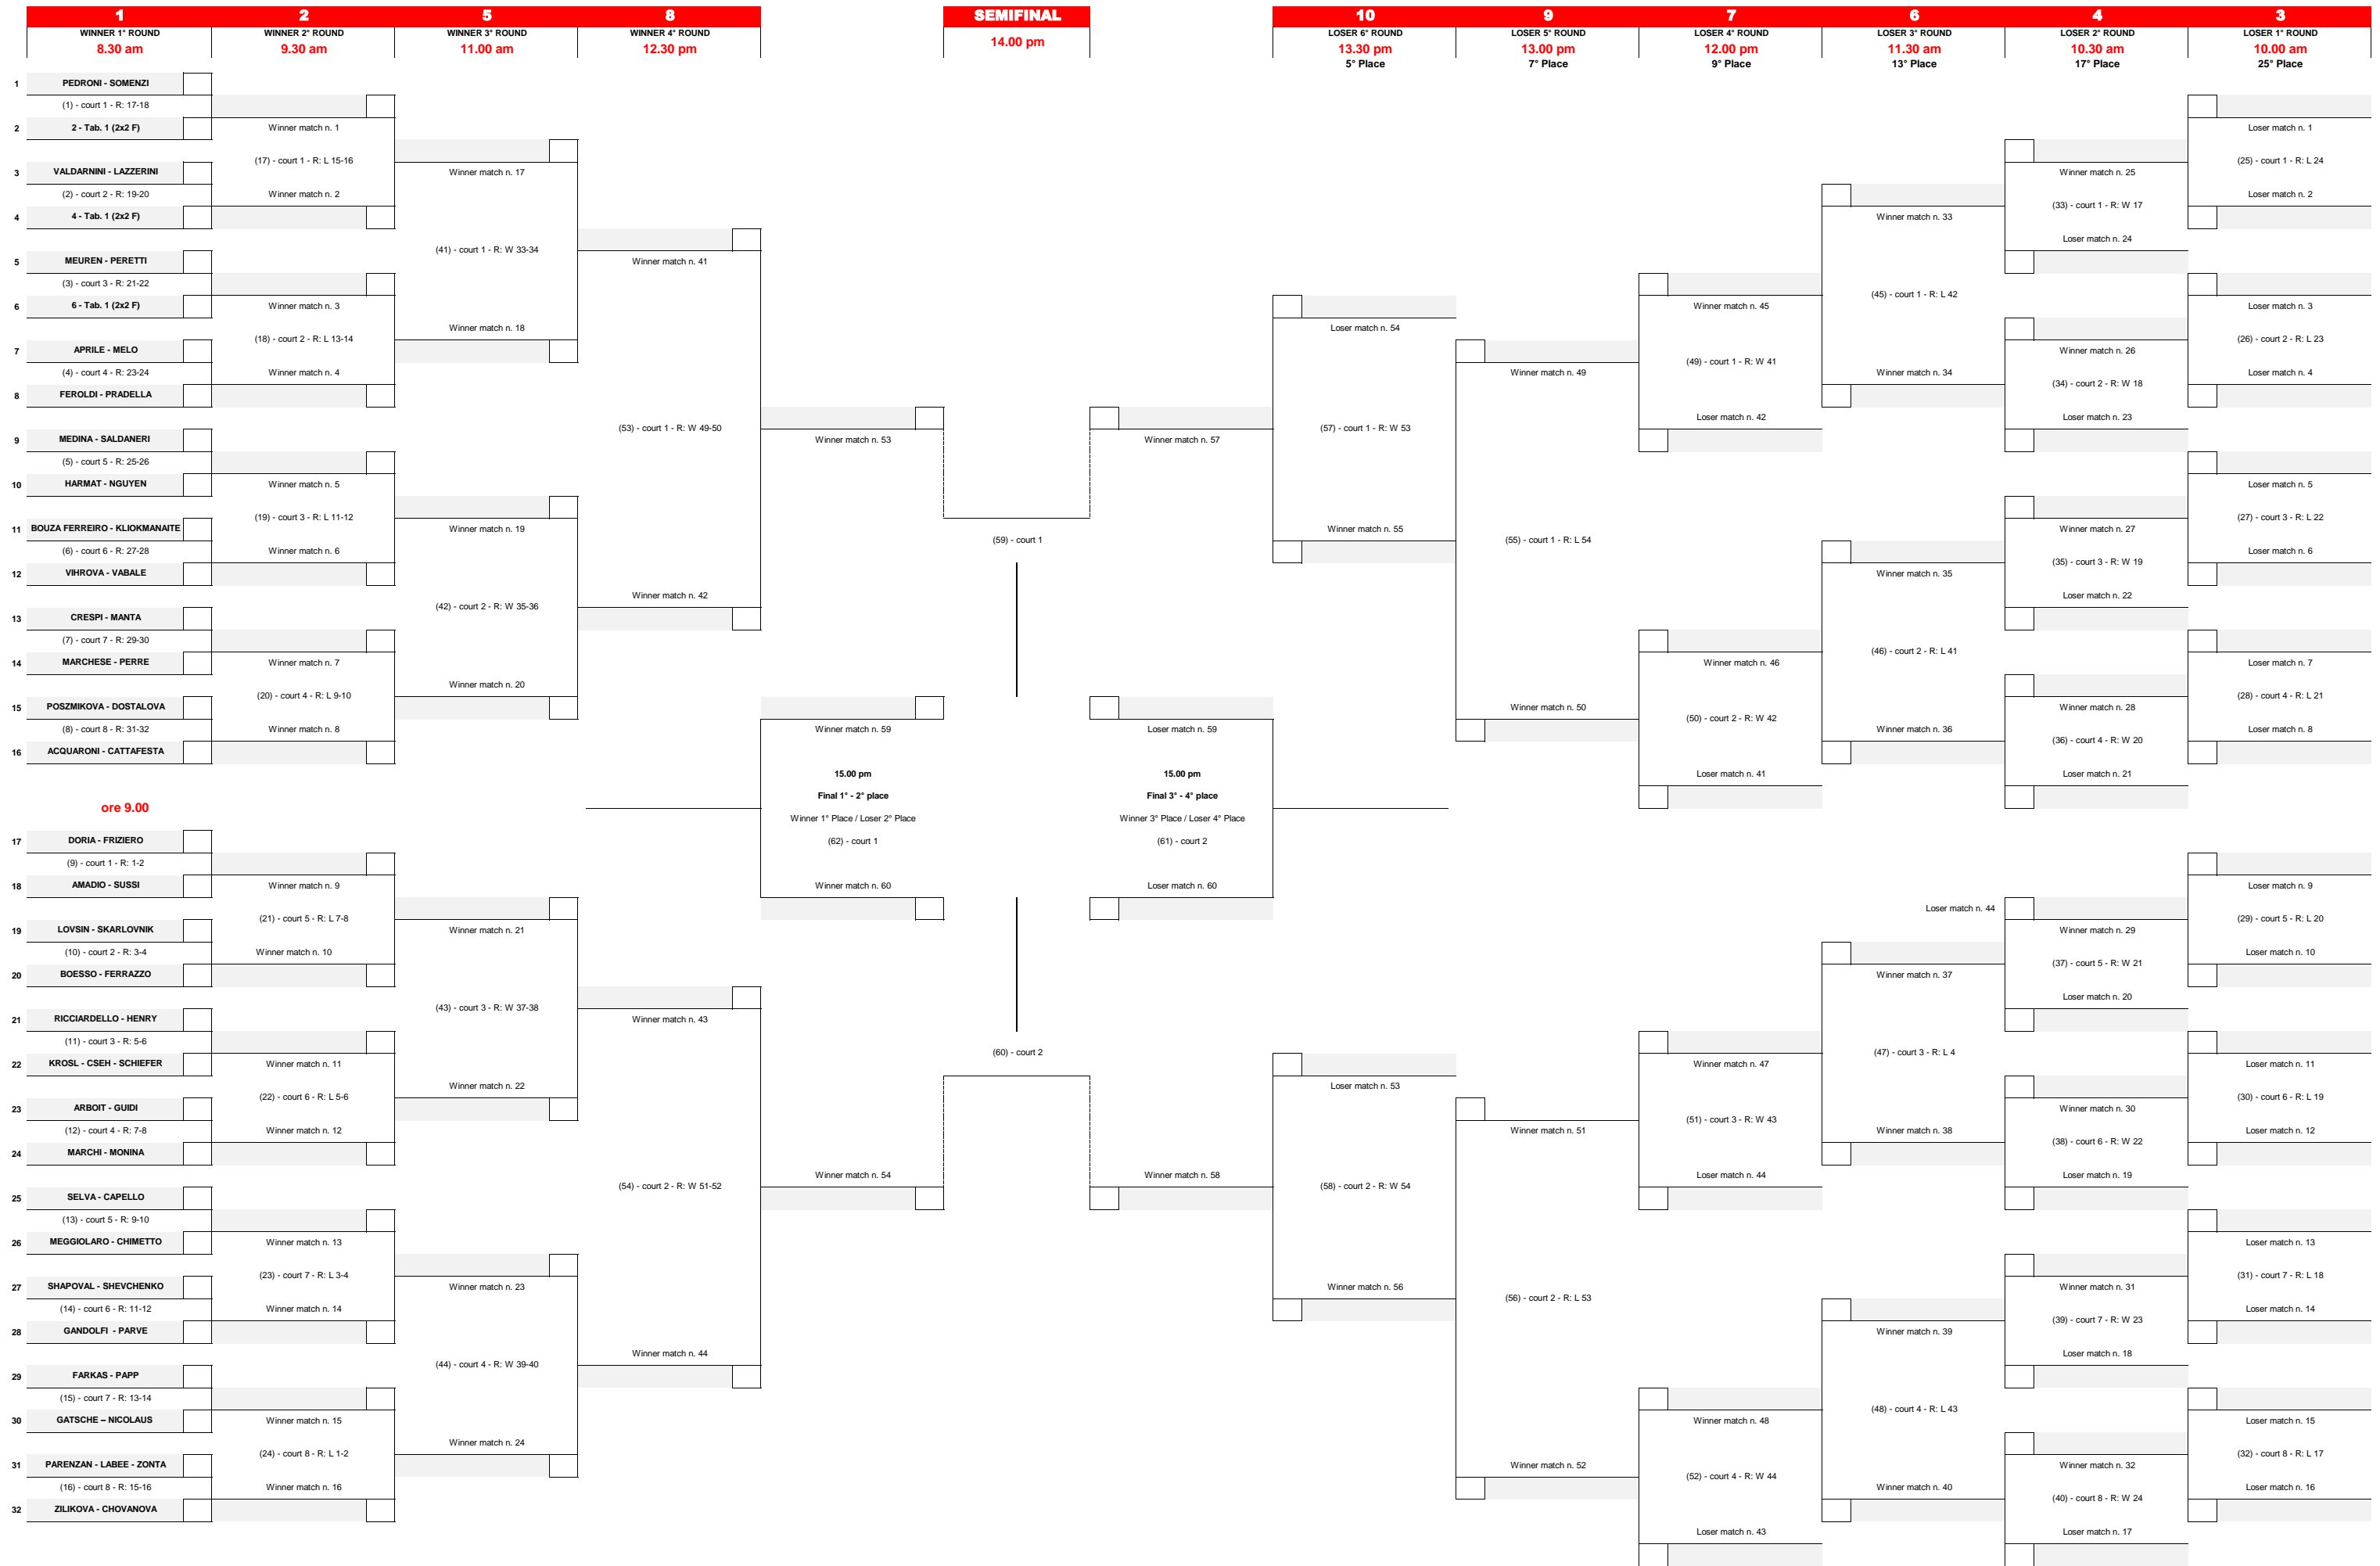

Mizuno Beach Volley Marathon - 2x2 Male - Main draw "1-M"

Qualification day: Friday

Mizuno Beach Volley Marathon - 2x2 Male - Main draw "2-M"

Qualification day: Friday

Mizuno Beach Volley Marathon - 2x2 Male - Main draw "3-M"

Qualification day: Friday

Mizuno Beach Volley Marathon - 2x2 Male - Main draw "4-M"

Qualification day: Friday

Mizuno Beach Volley Marathon - 2x2 Female - Main draw "1-F"

Qualification day: Friday

Mizuno Beach Volley Marathon - 2x2 Female - Main draw "3-F"