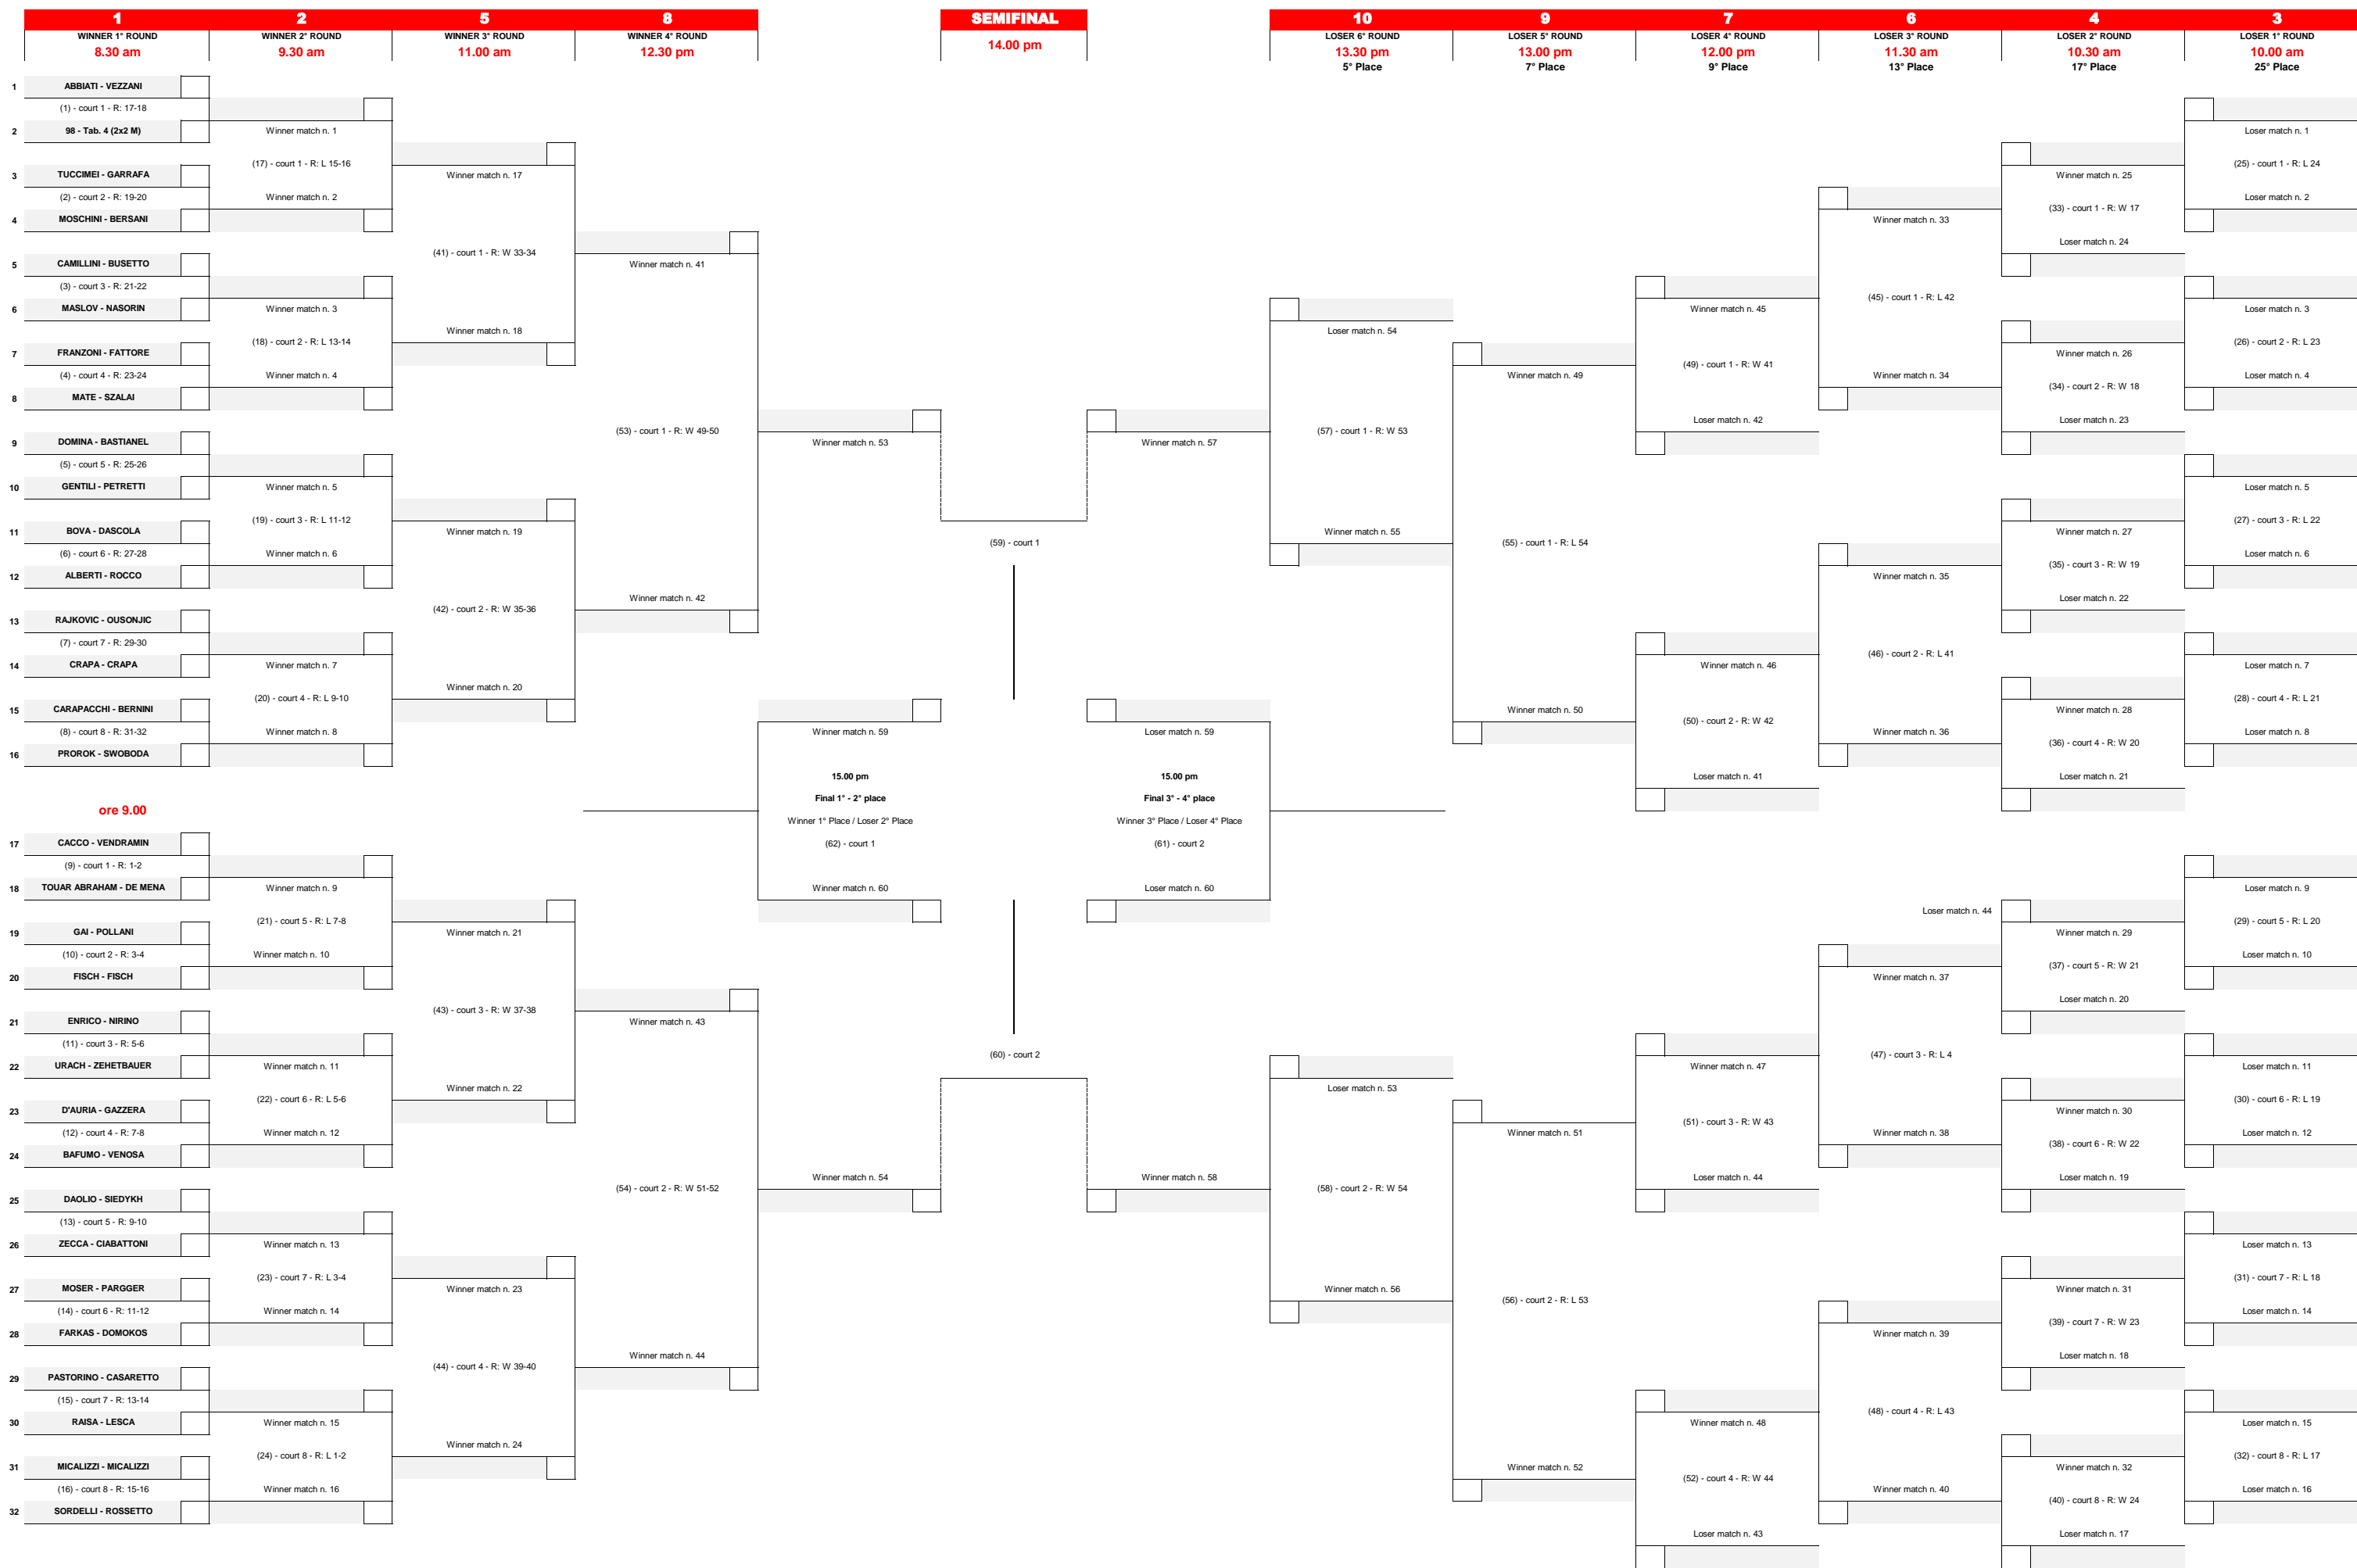

Mizuno Beach Volley Marathon - 2x2 Male - Main draw "1-M"

Qualification day: Friday

Mizuno Beach Volley Marathon - 2x2 Male - Main draw "2-M"

Qualification day: Friday

Mizuno Beach Volley Marathon - 2x2 Male - Main draw "3-M"

Qualification day: Friday

Mizuno Beach Volley Marathon - 2x2 Male - Main draw "4-M"

Qualification day: Friday

Mizuno Beach Volley Marathon - 2x2 Female - Main draw "1-F"

Qualification day: Friday

Mizuno Beach Volley Marathon - 2x2 Female - Main draw "3-F"