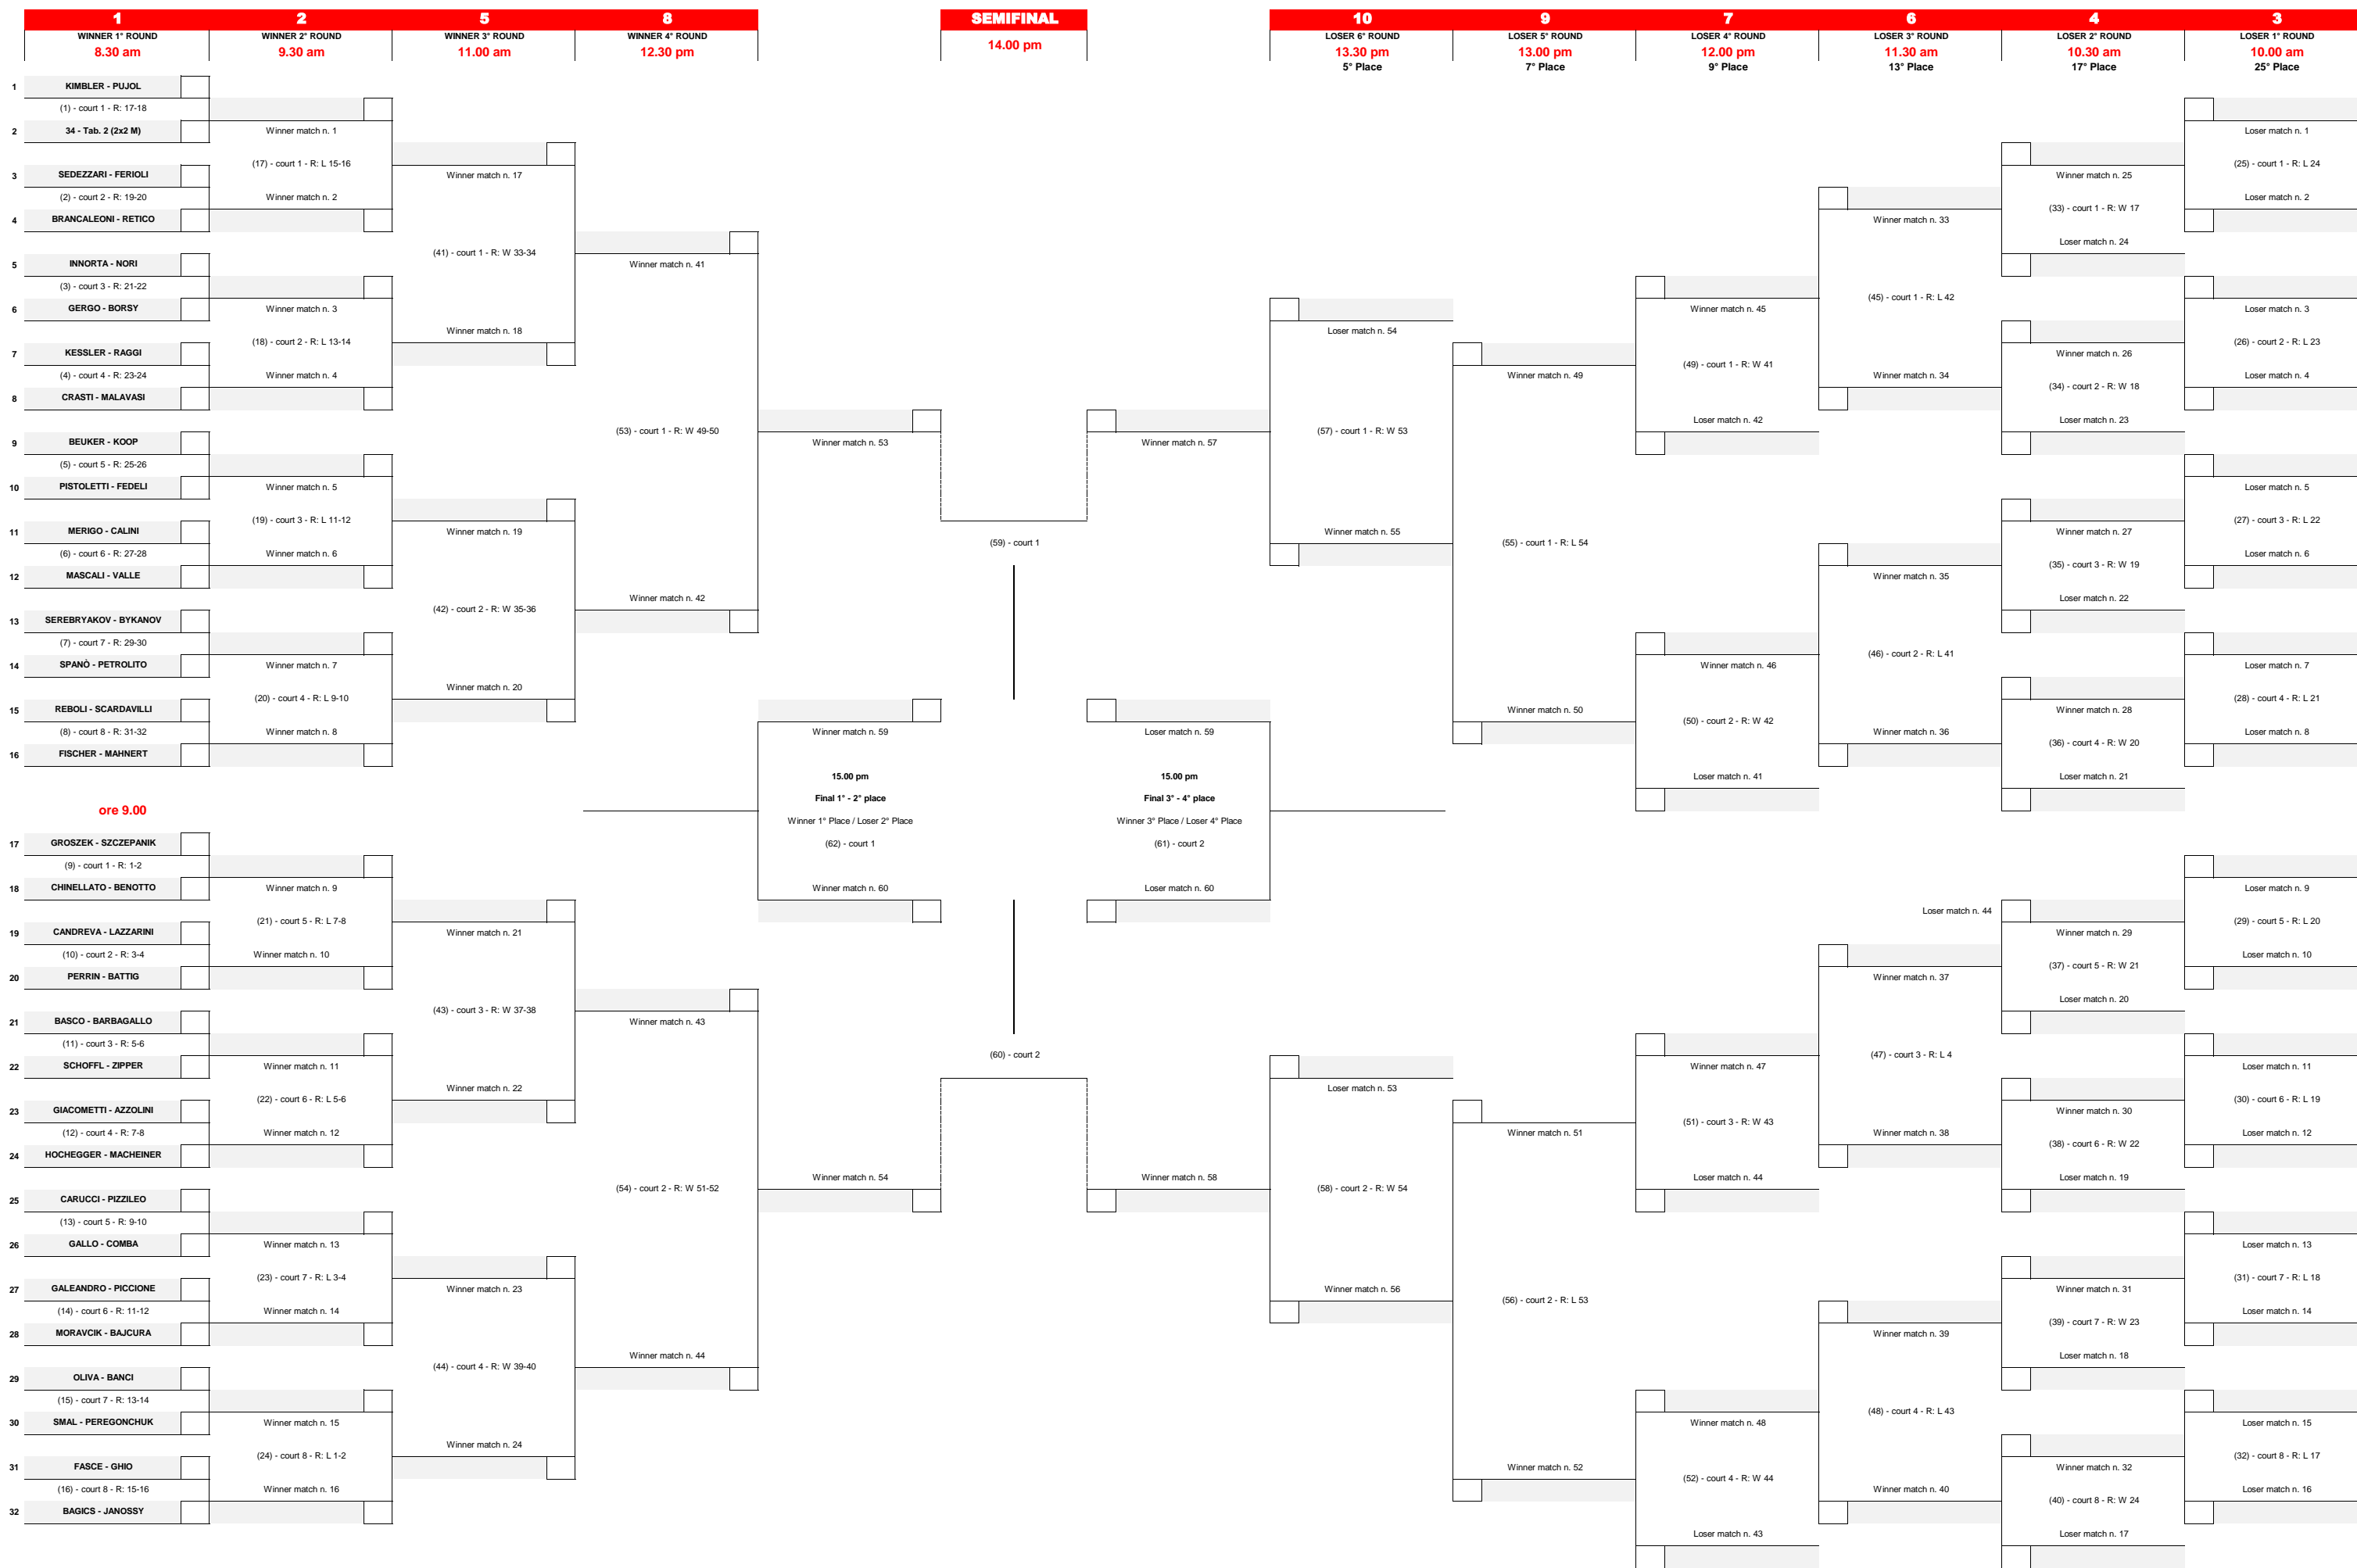

Mizuno Beach Volley Marathon - 2x2 Male - Main draw "1-M"

Qualification day: Friday

Mizuno Beach Volley Marathon - 2x2 Male - Main draw "2-M"

Qualification day: Friday

Mizuno Beach Volley Marathon - 2x2 Male - Main draw "3-M"