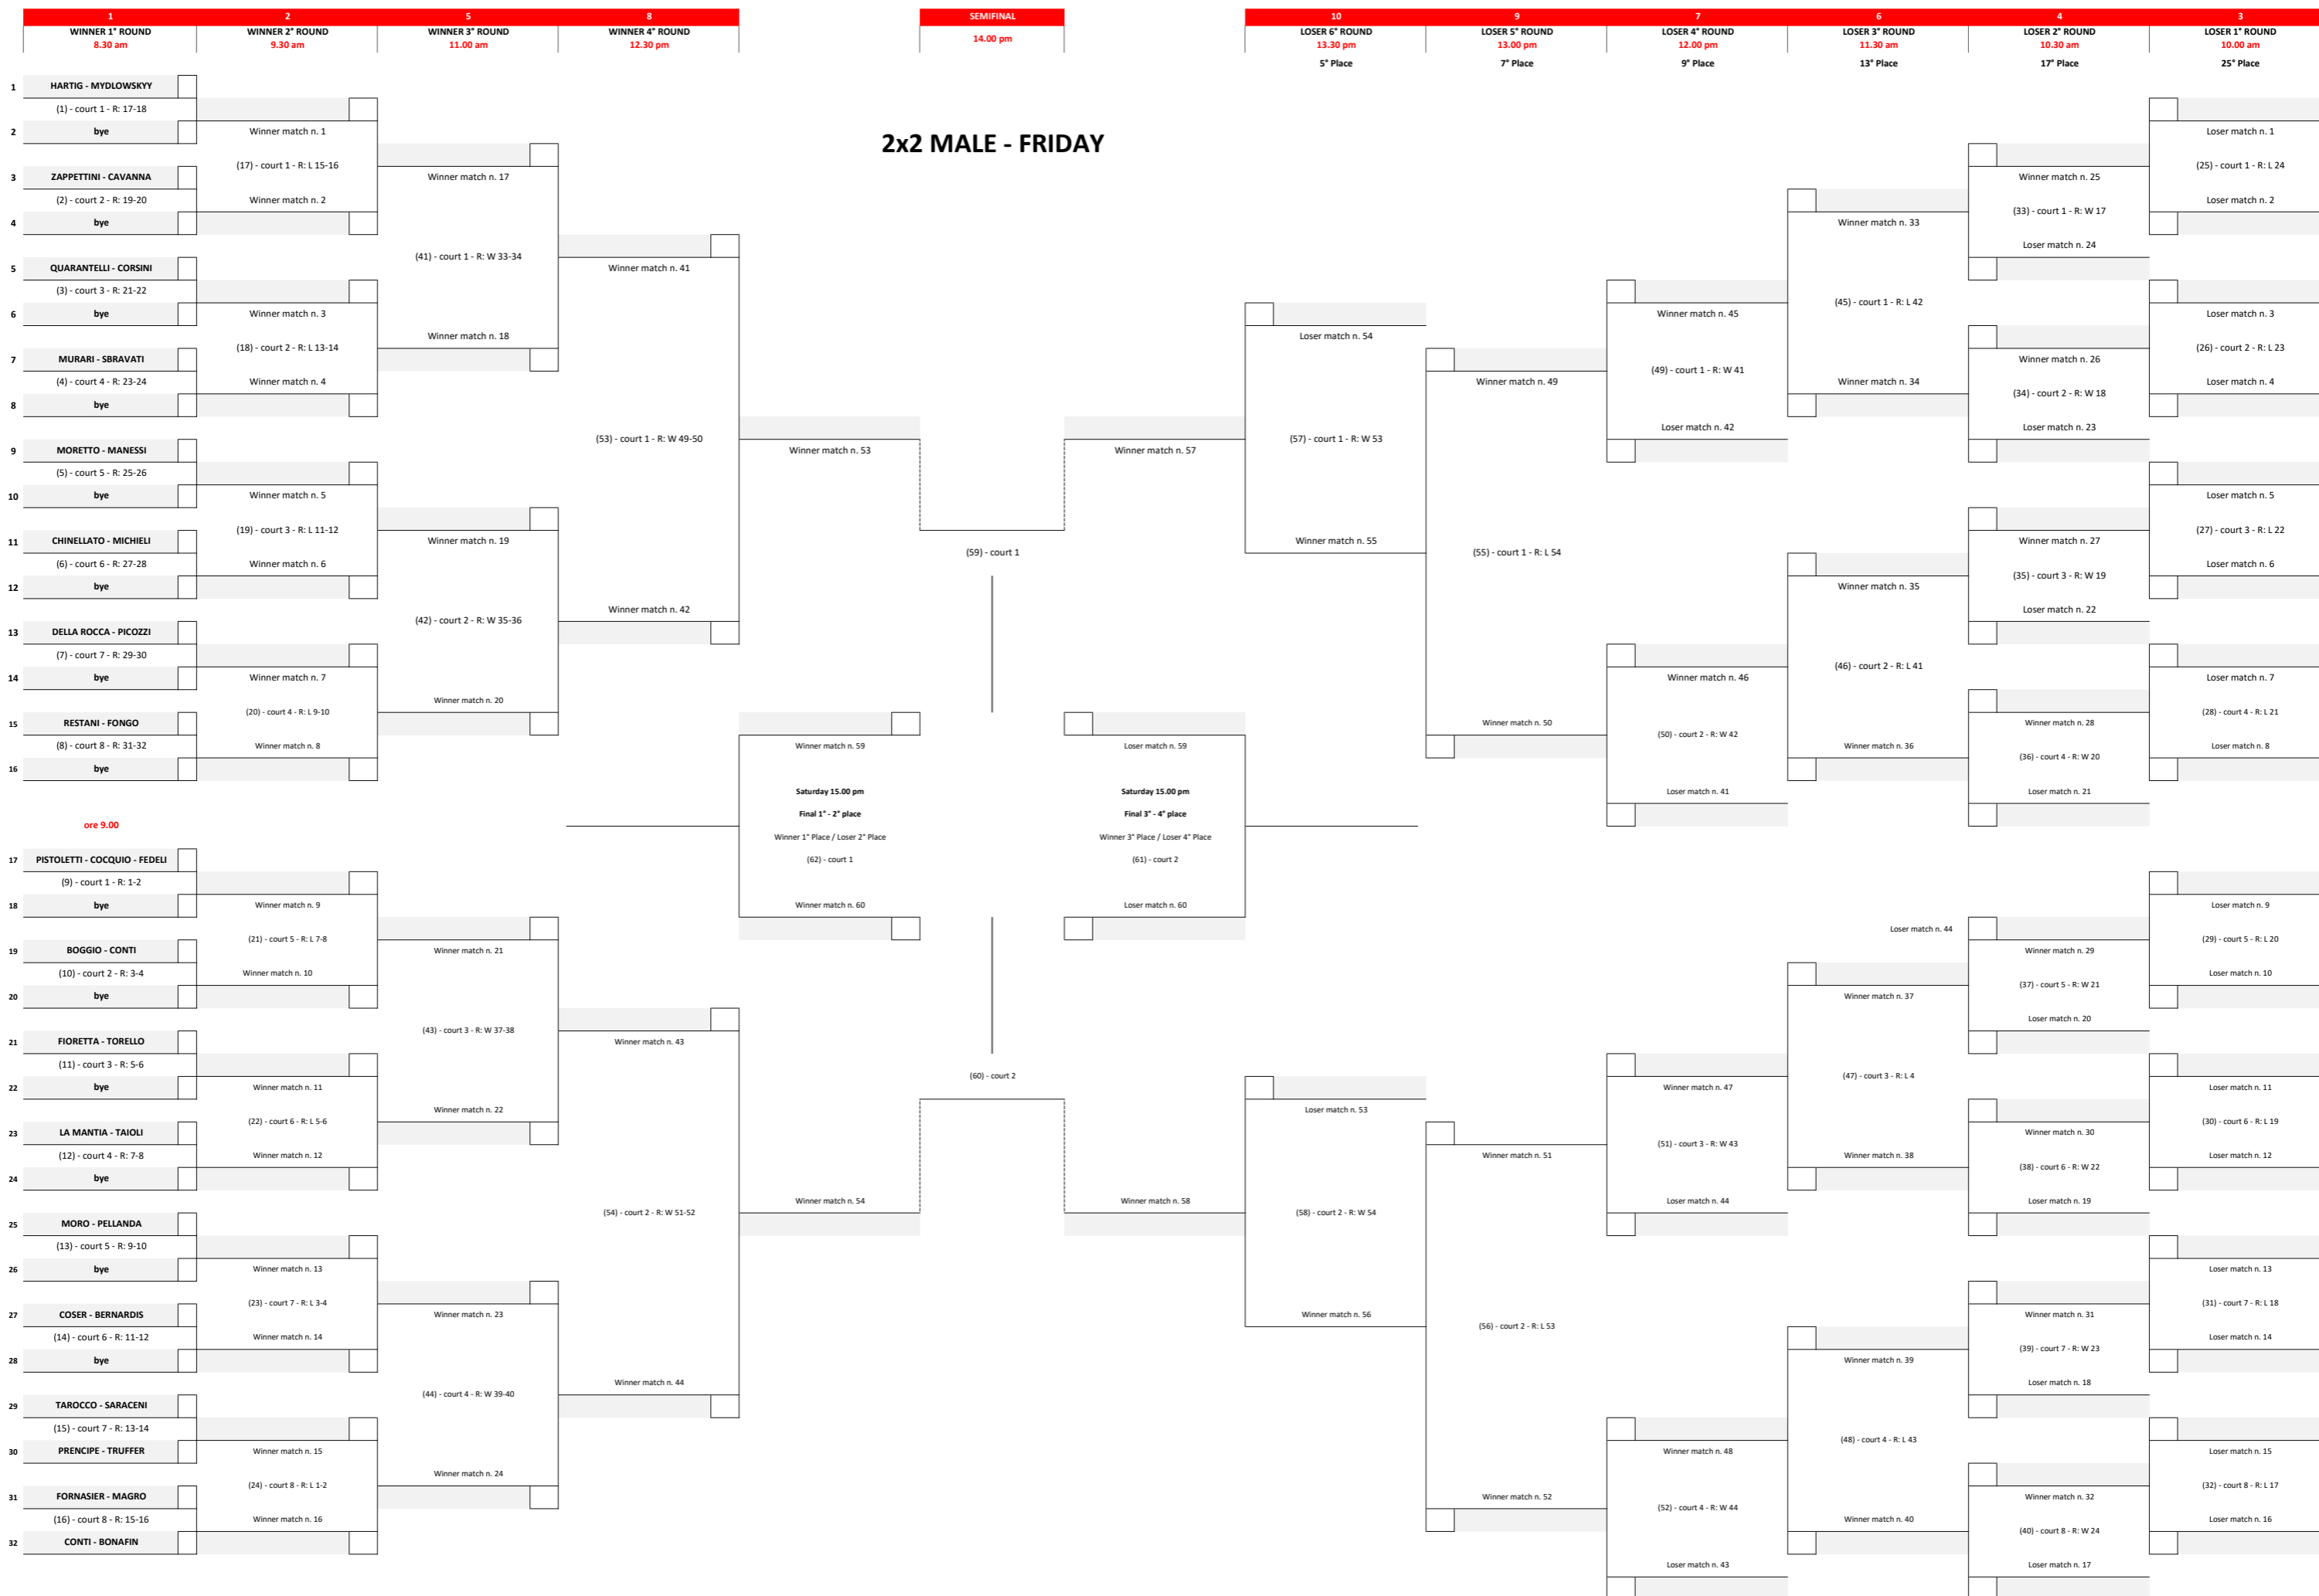

Mizuno Beach Volley Marathon - Qualification Draw "1-M"

Mizuno Beach Volley Marathon - Qualification Draw "2-M"