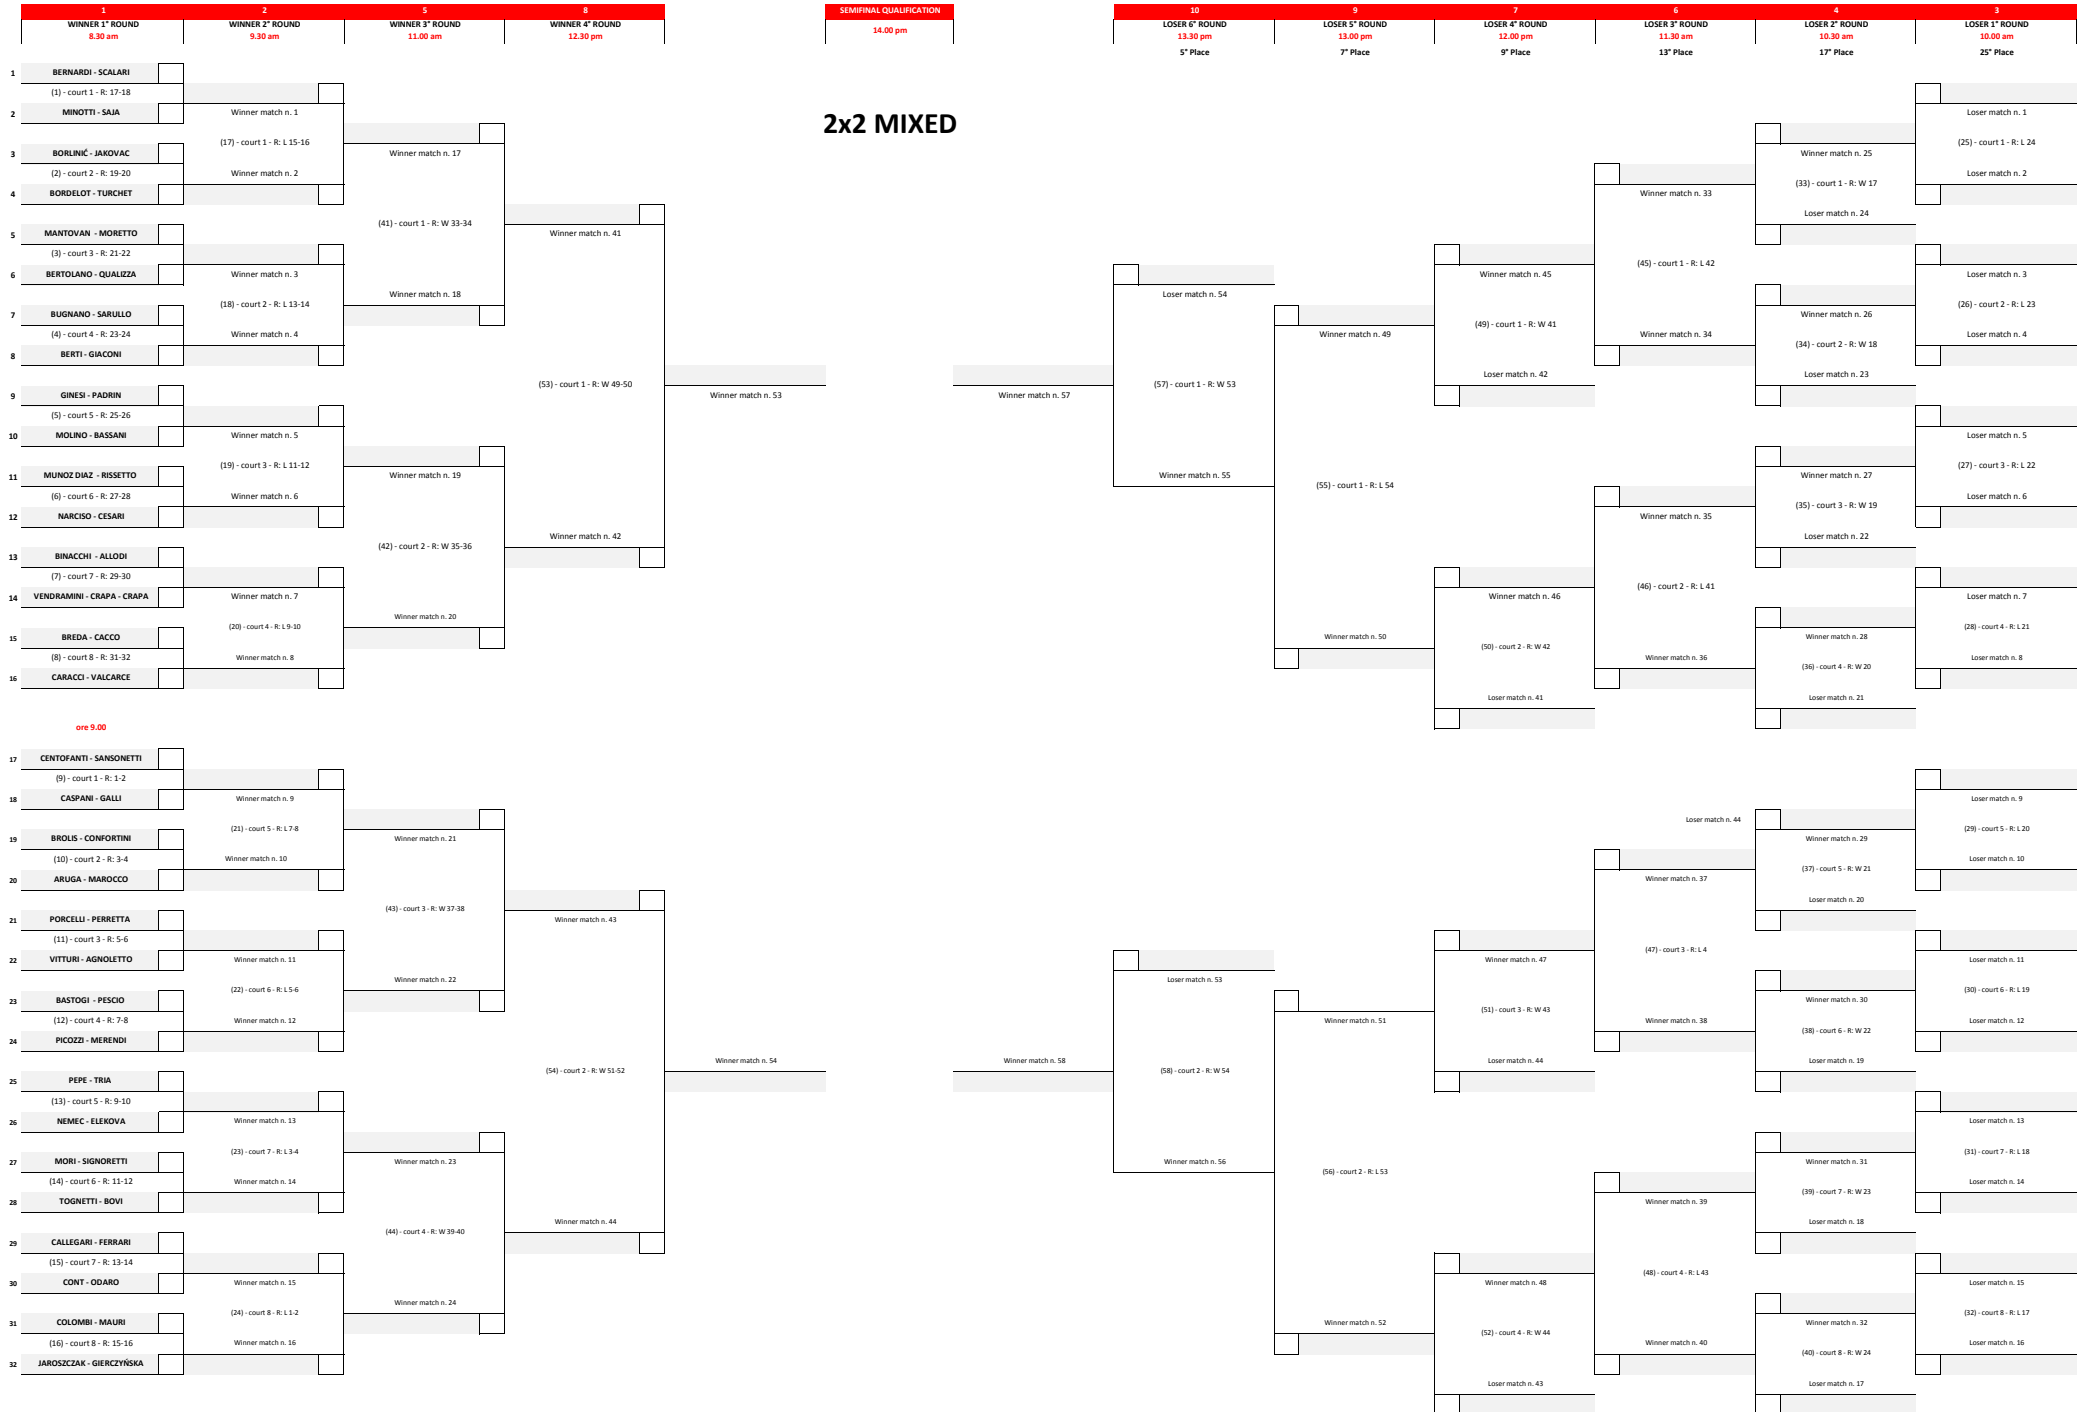

Beach Volley Marathon - Qualification Draw "1-MT"

Mizuno Beach Volley Marathon - Qualification Draw "2-MT"