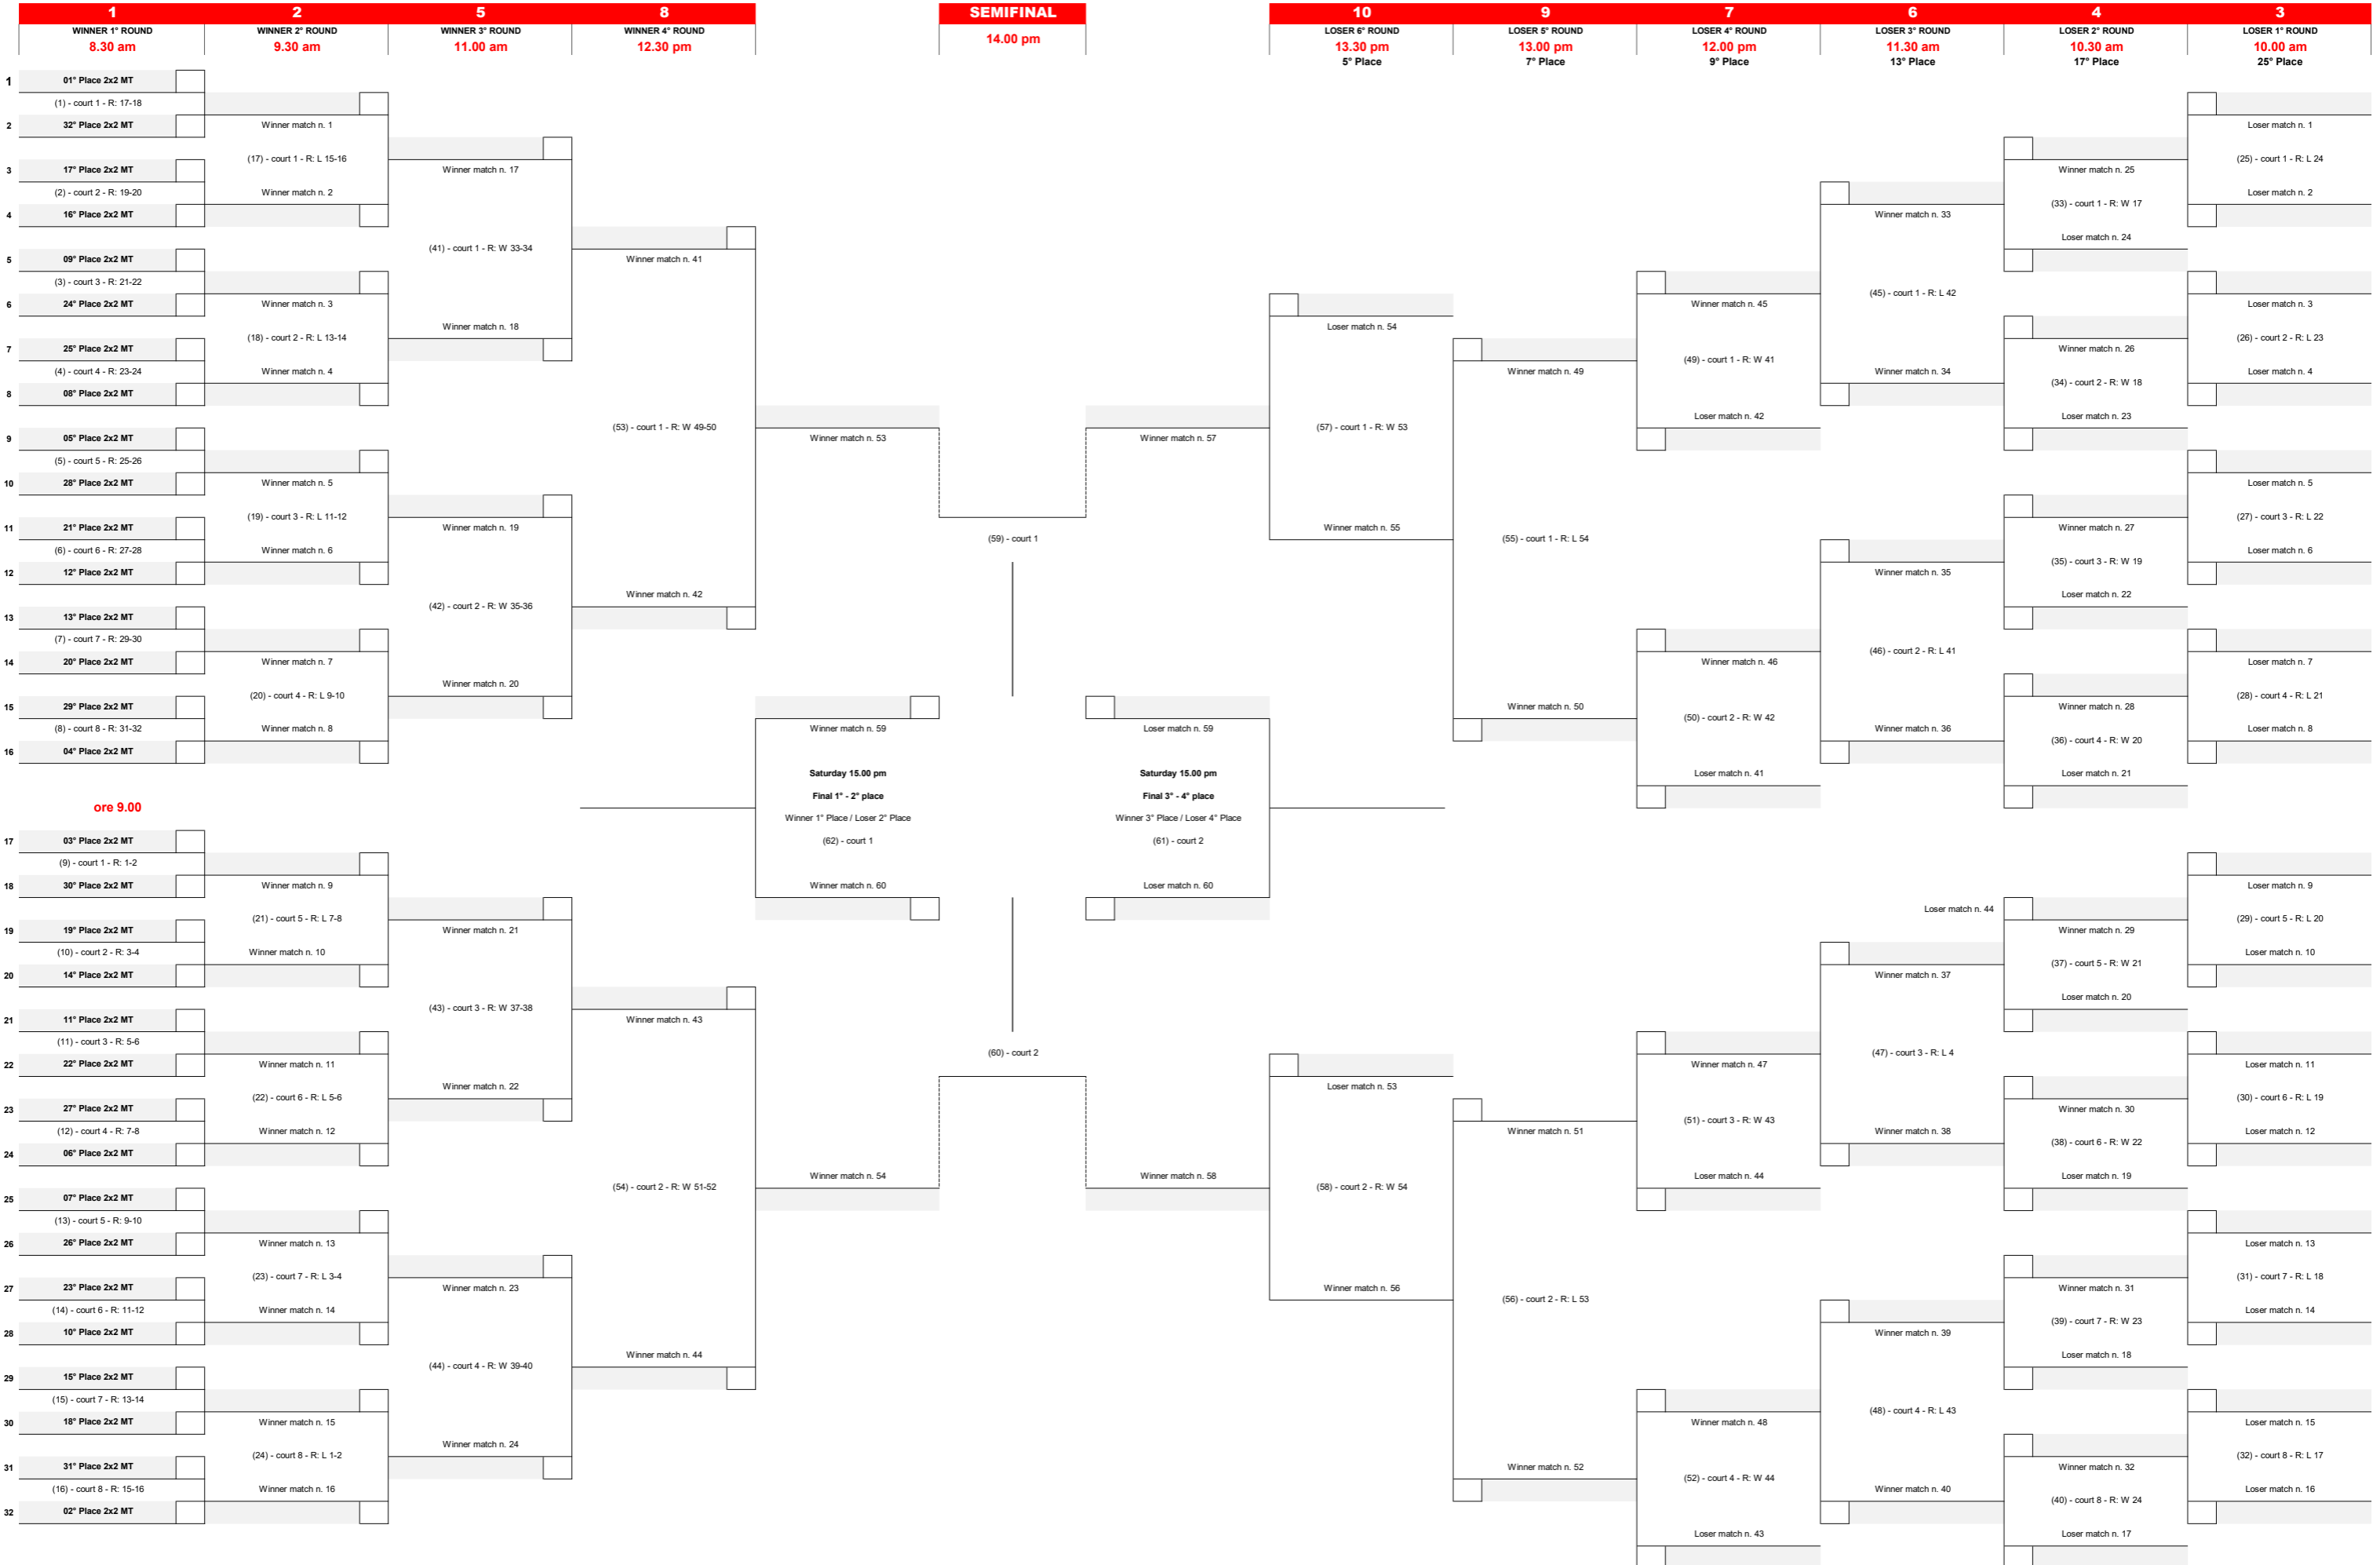

AeQuilibrium Beach Volley Marathon

MAIN DRAW "GOLD" 2x2 MIXED - FINAL (SANDAY)

AeQuilibrium Beach Volley Marathon

MAIN DRAW "SILVER" 2x2 MIXED - FINAL (SANDAY)