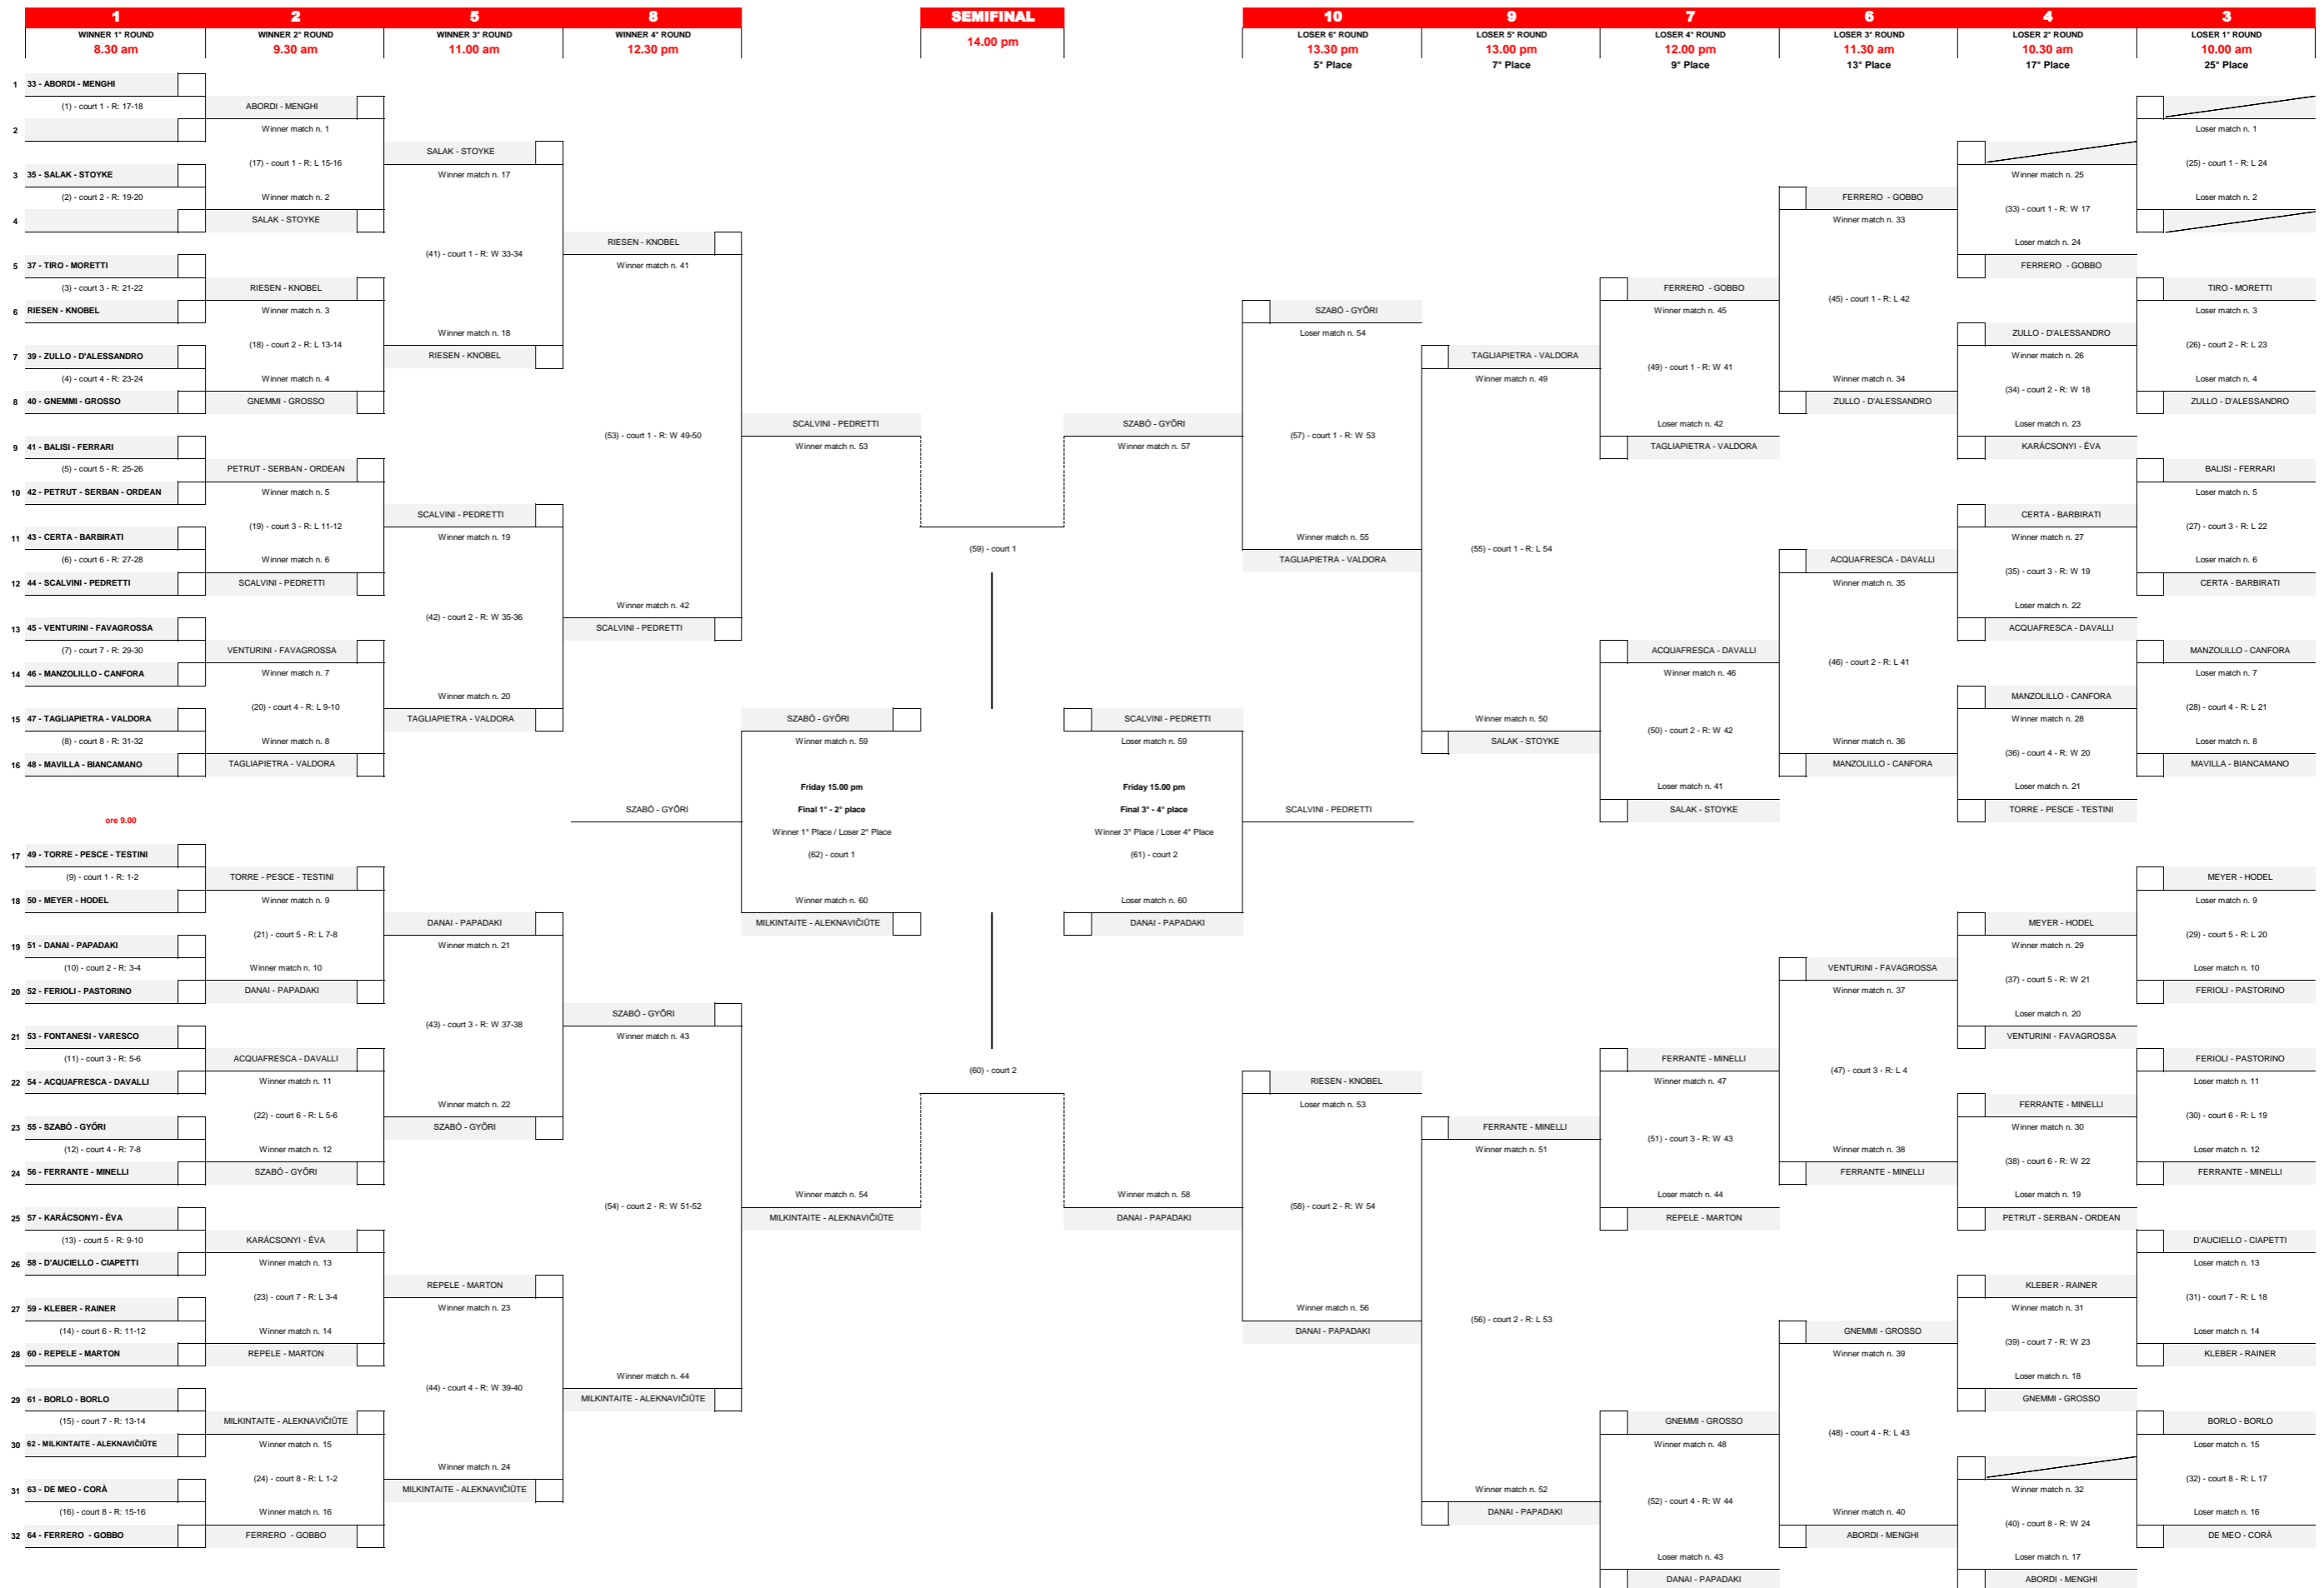

AeQuilibrium Beach Volley Marathon

2x2 FEMALE (FRIDAY) | QUALIFICATION DRAW "02-F"