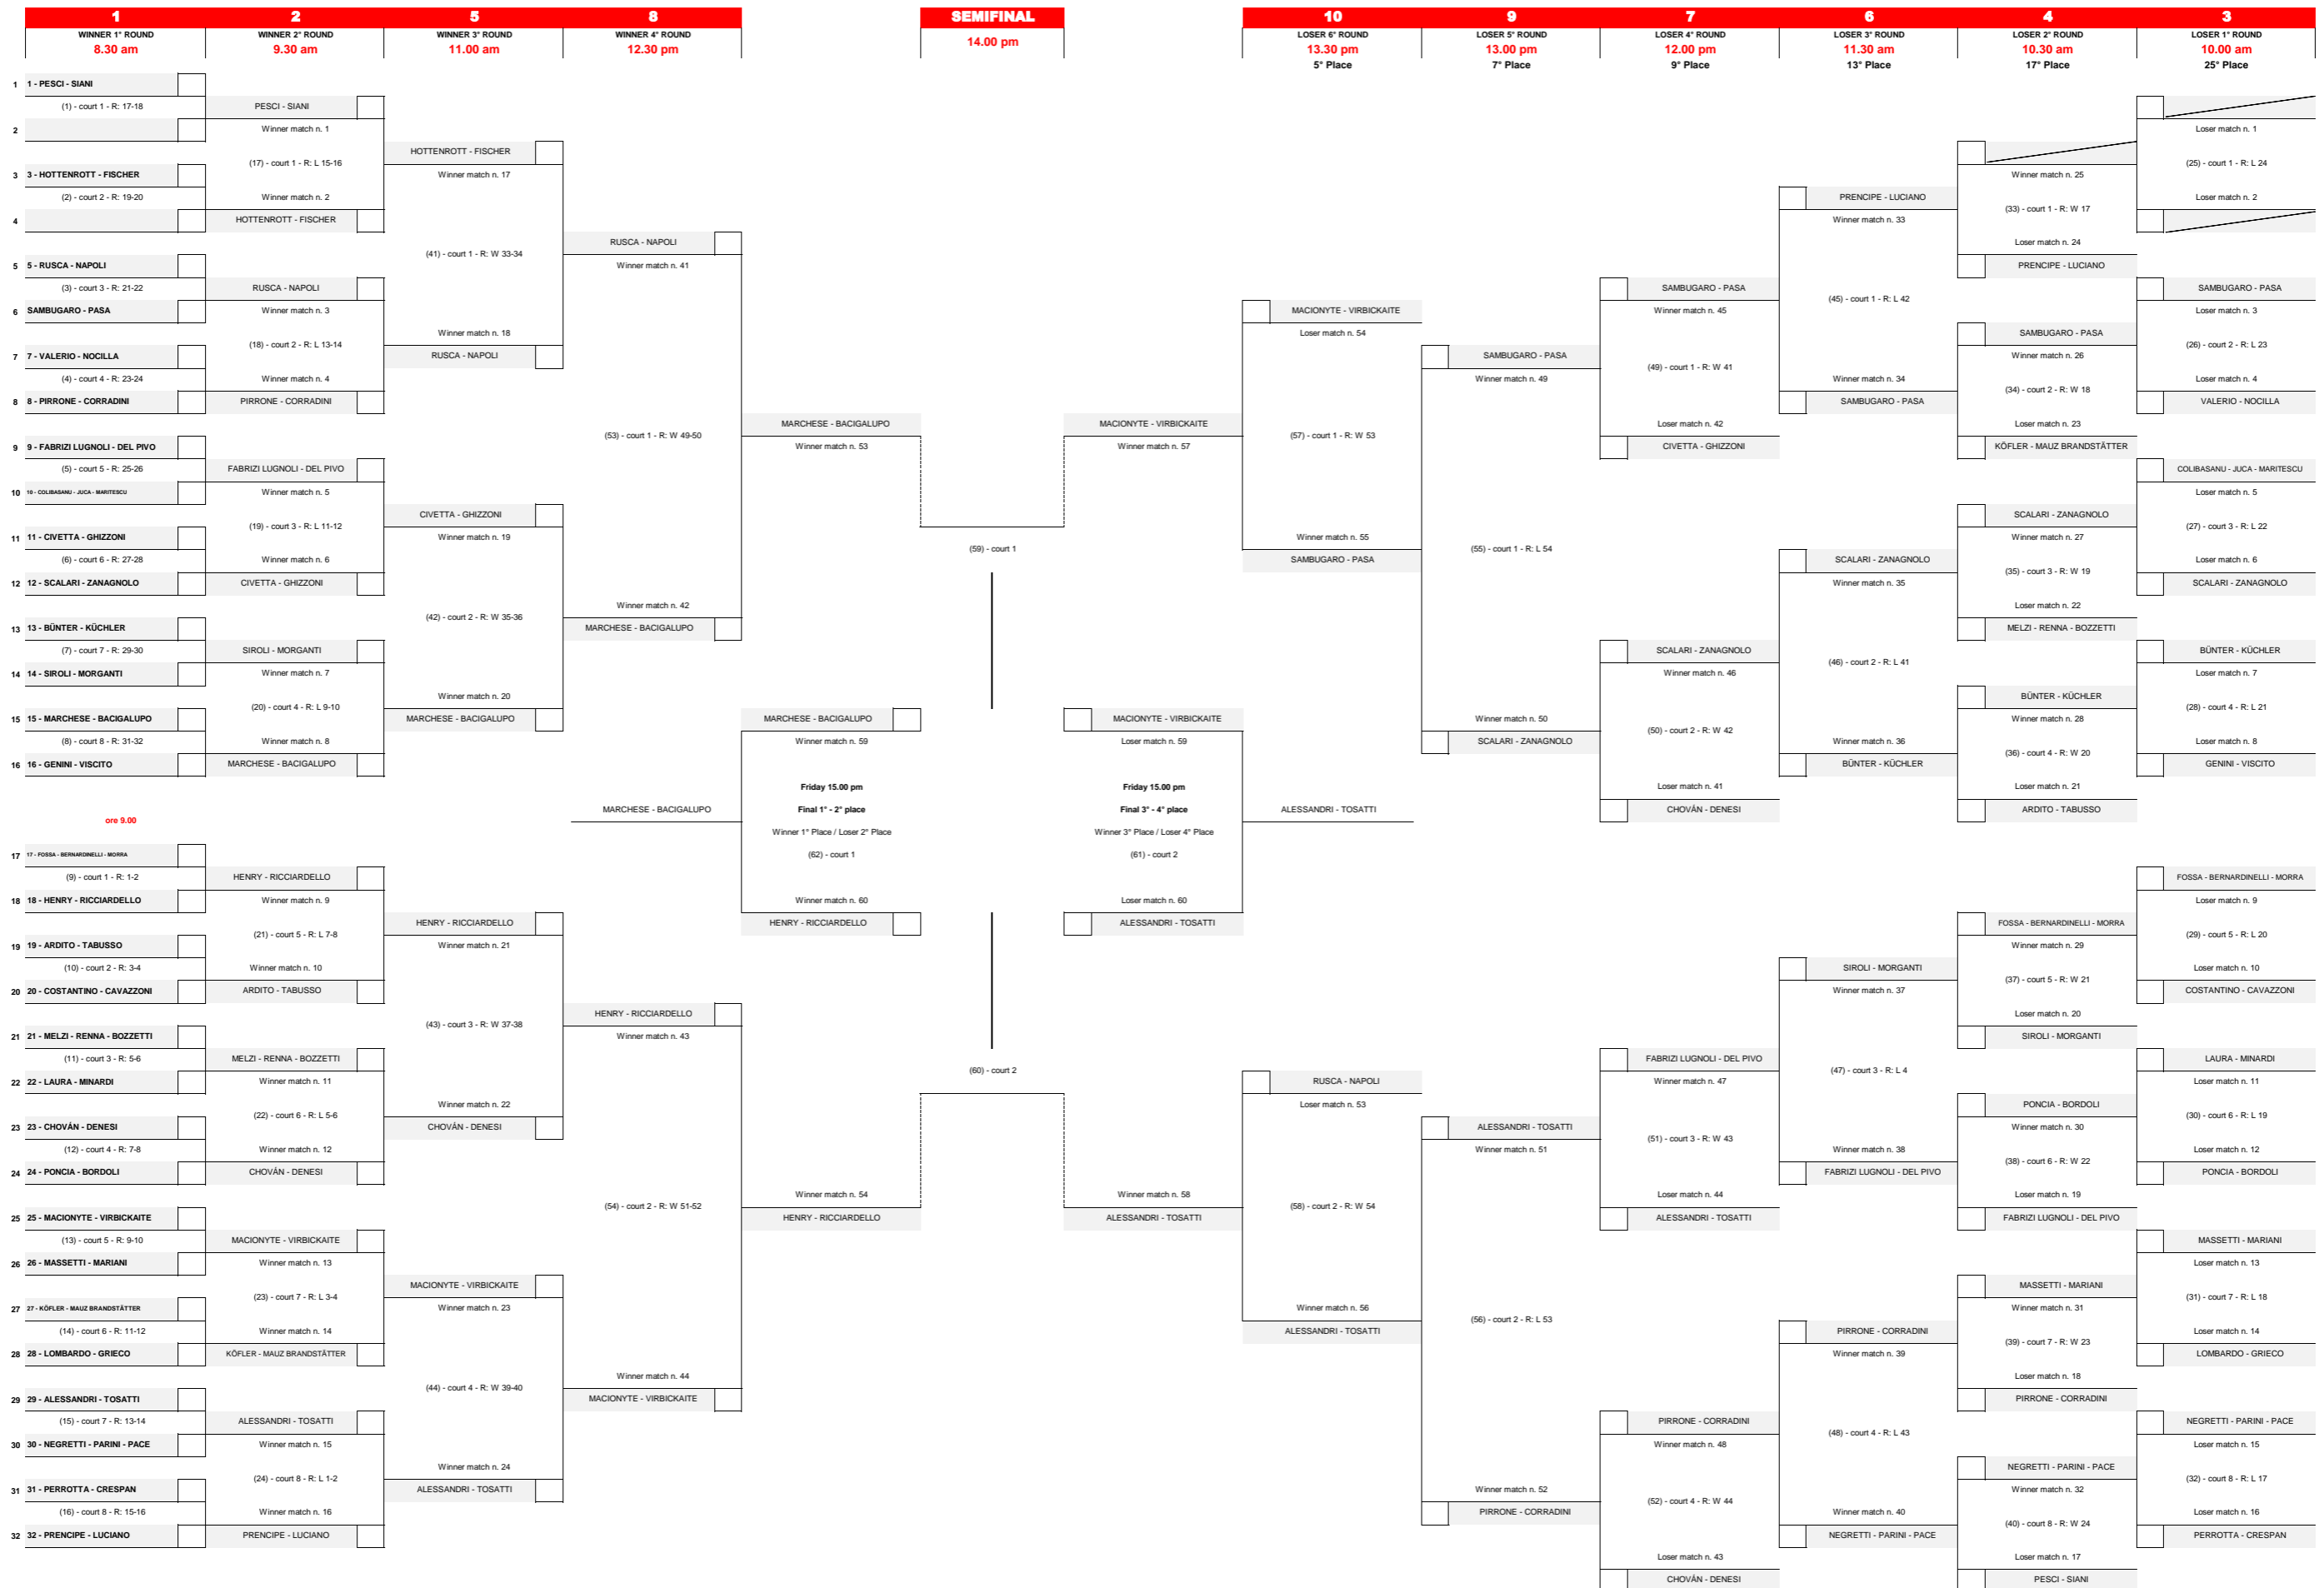

# AeQuilibrium Beach Volley Marathon

## 2x2 FEMALE (FRIDAY) | QUALIFICATION DRAW "01-F"