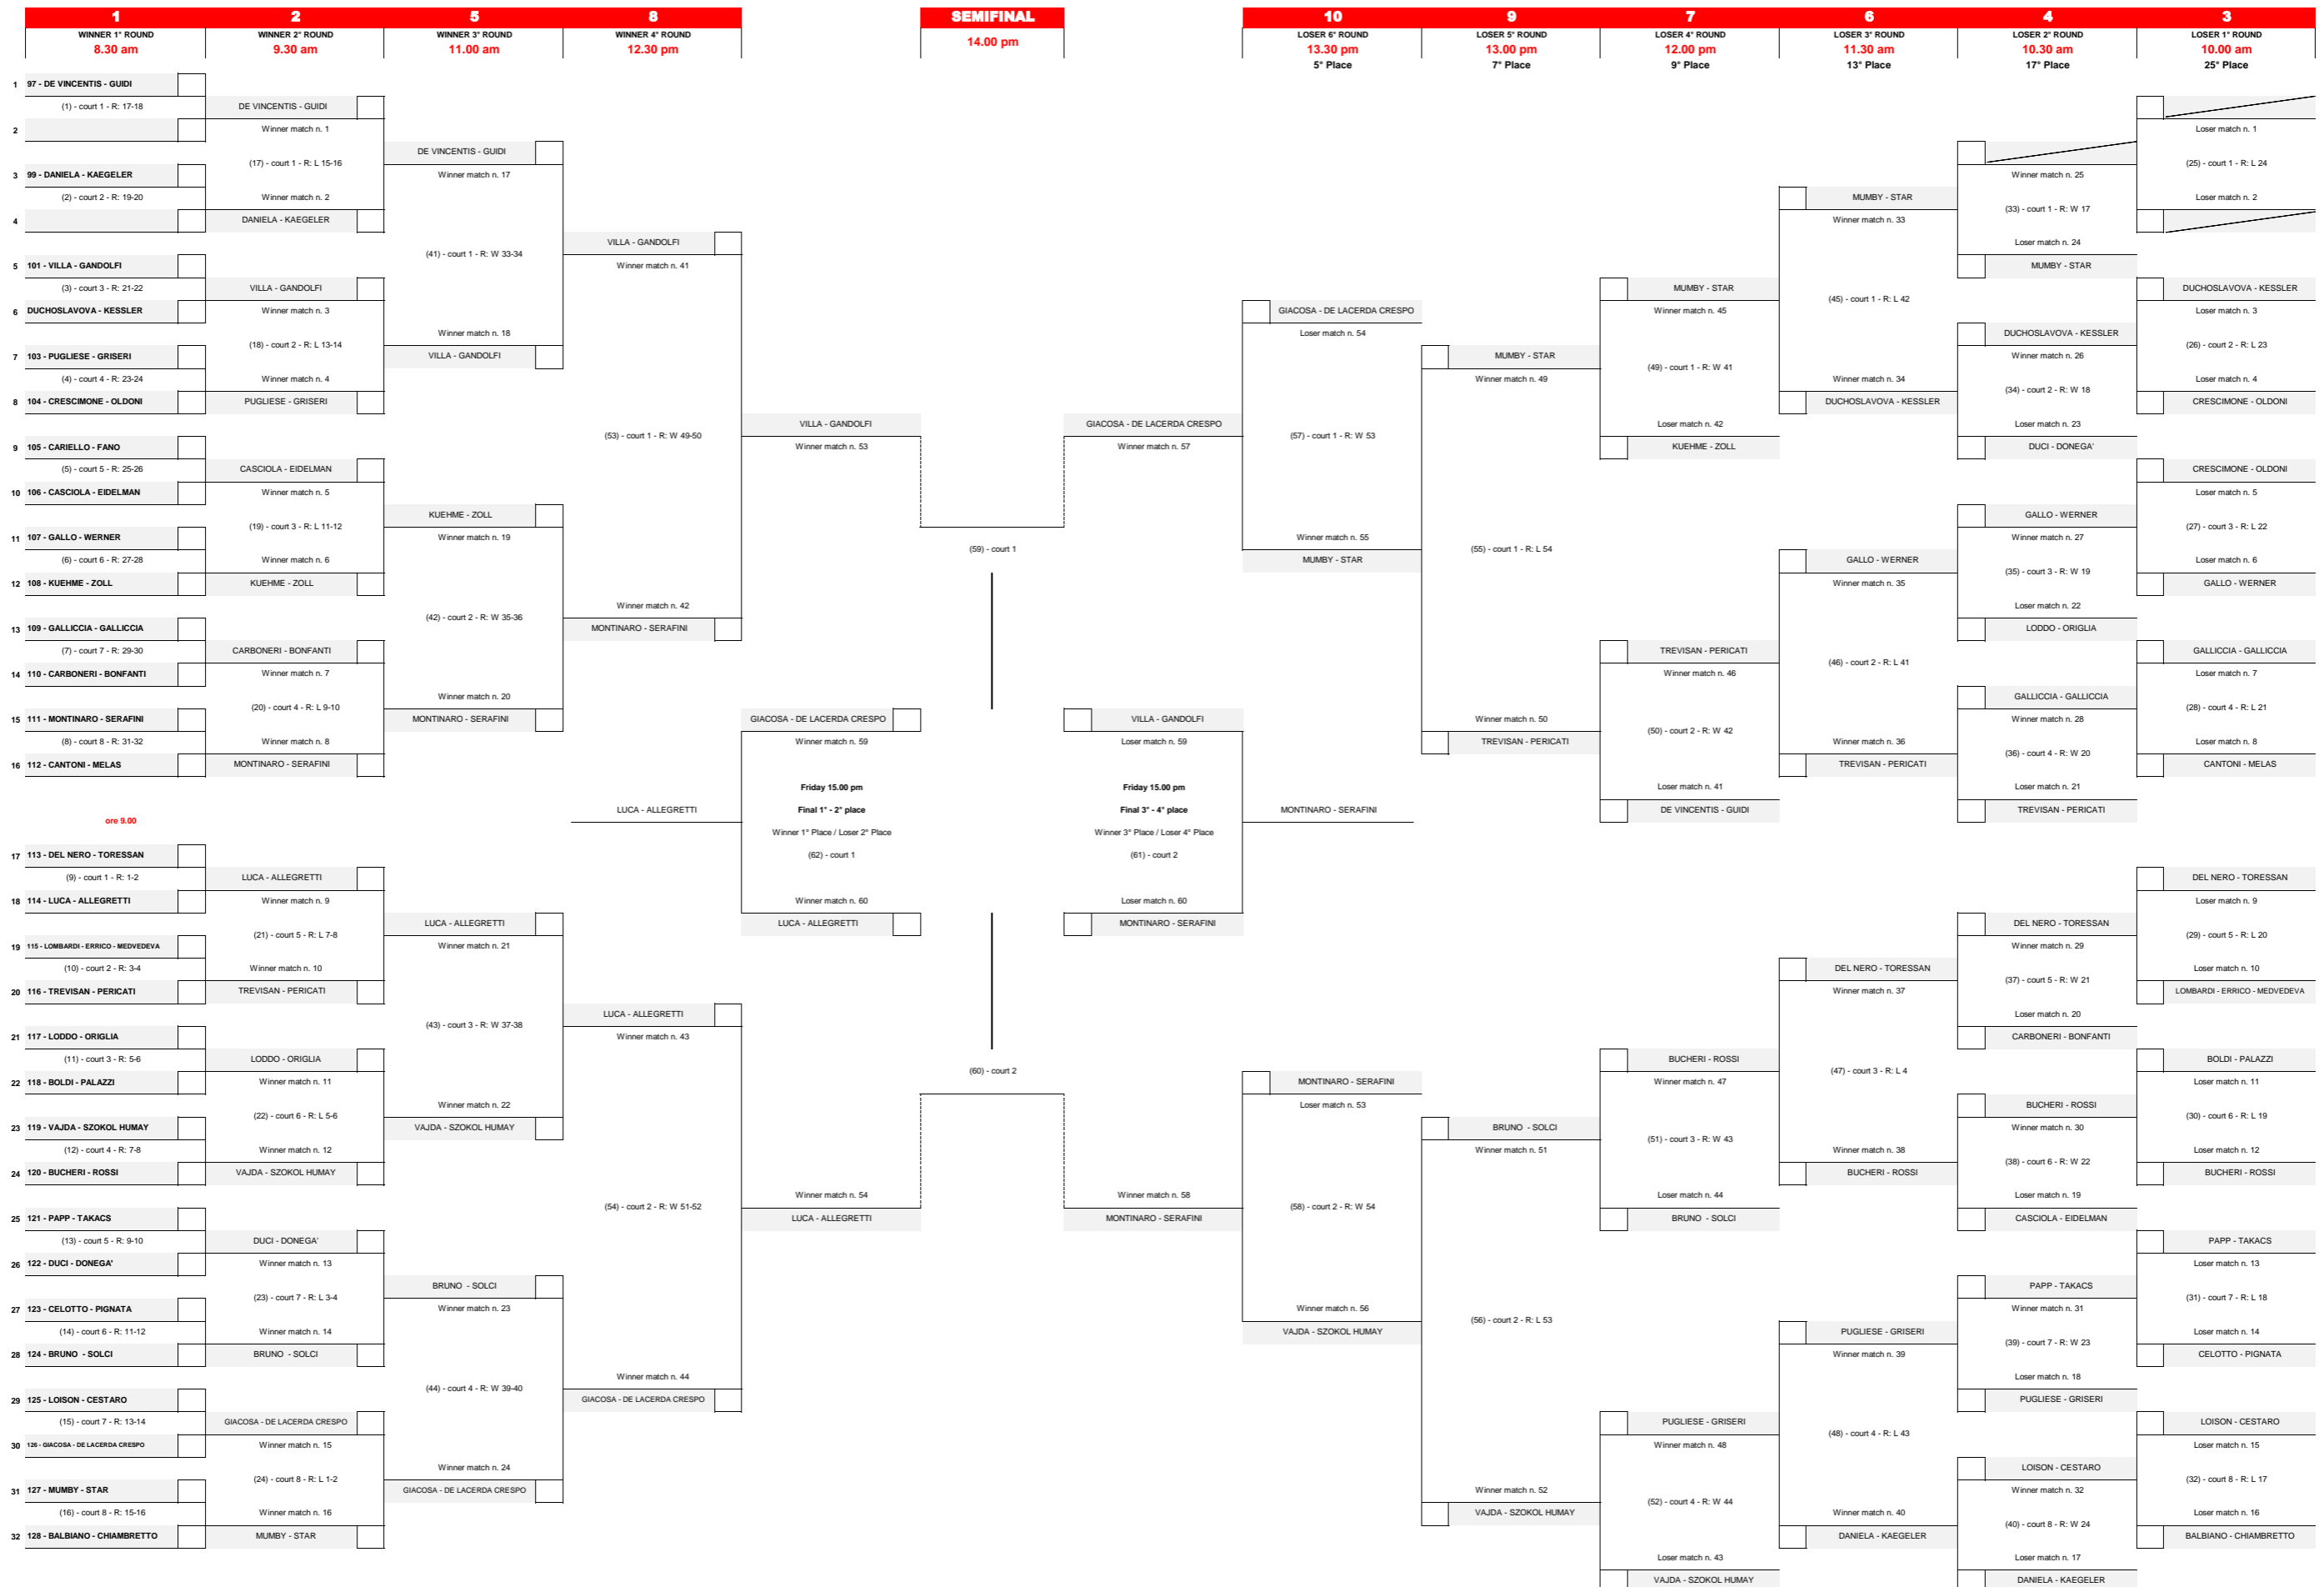

AeQuilibrium Beach Volley Marathon

2x2 FEMALE (FRIDAY) | QUALIFICATION DRAW "04-F"