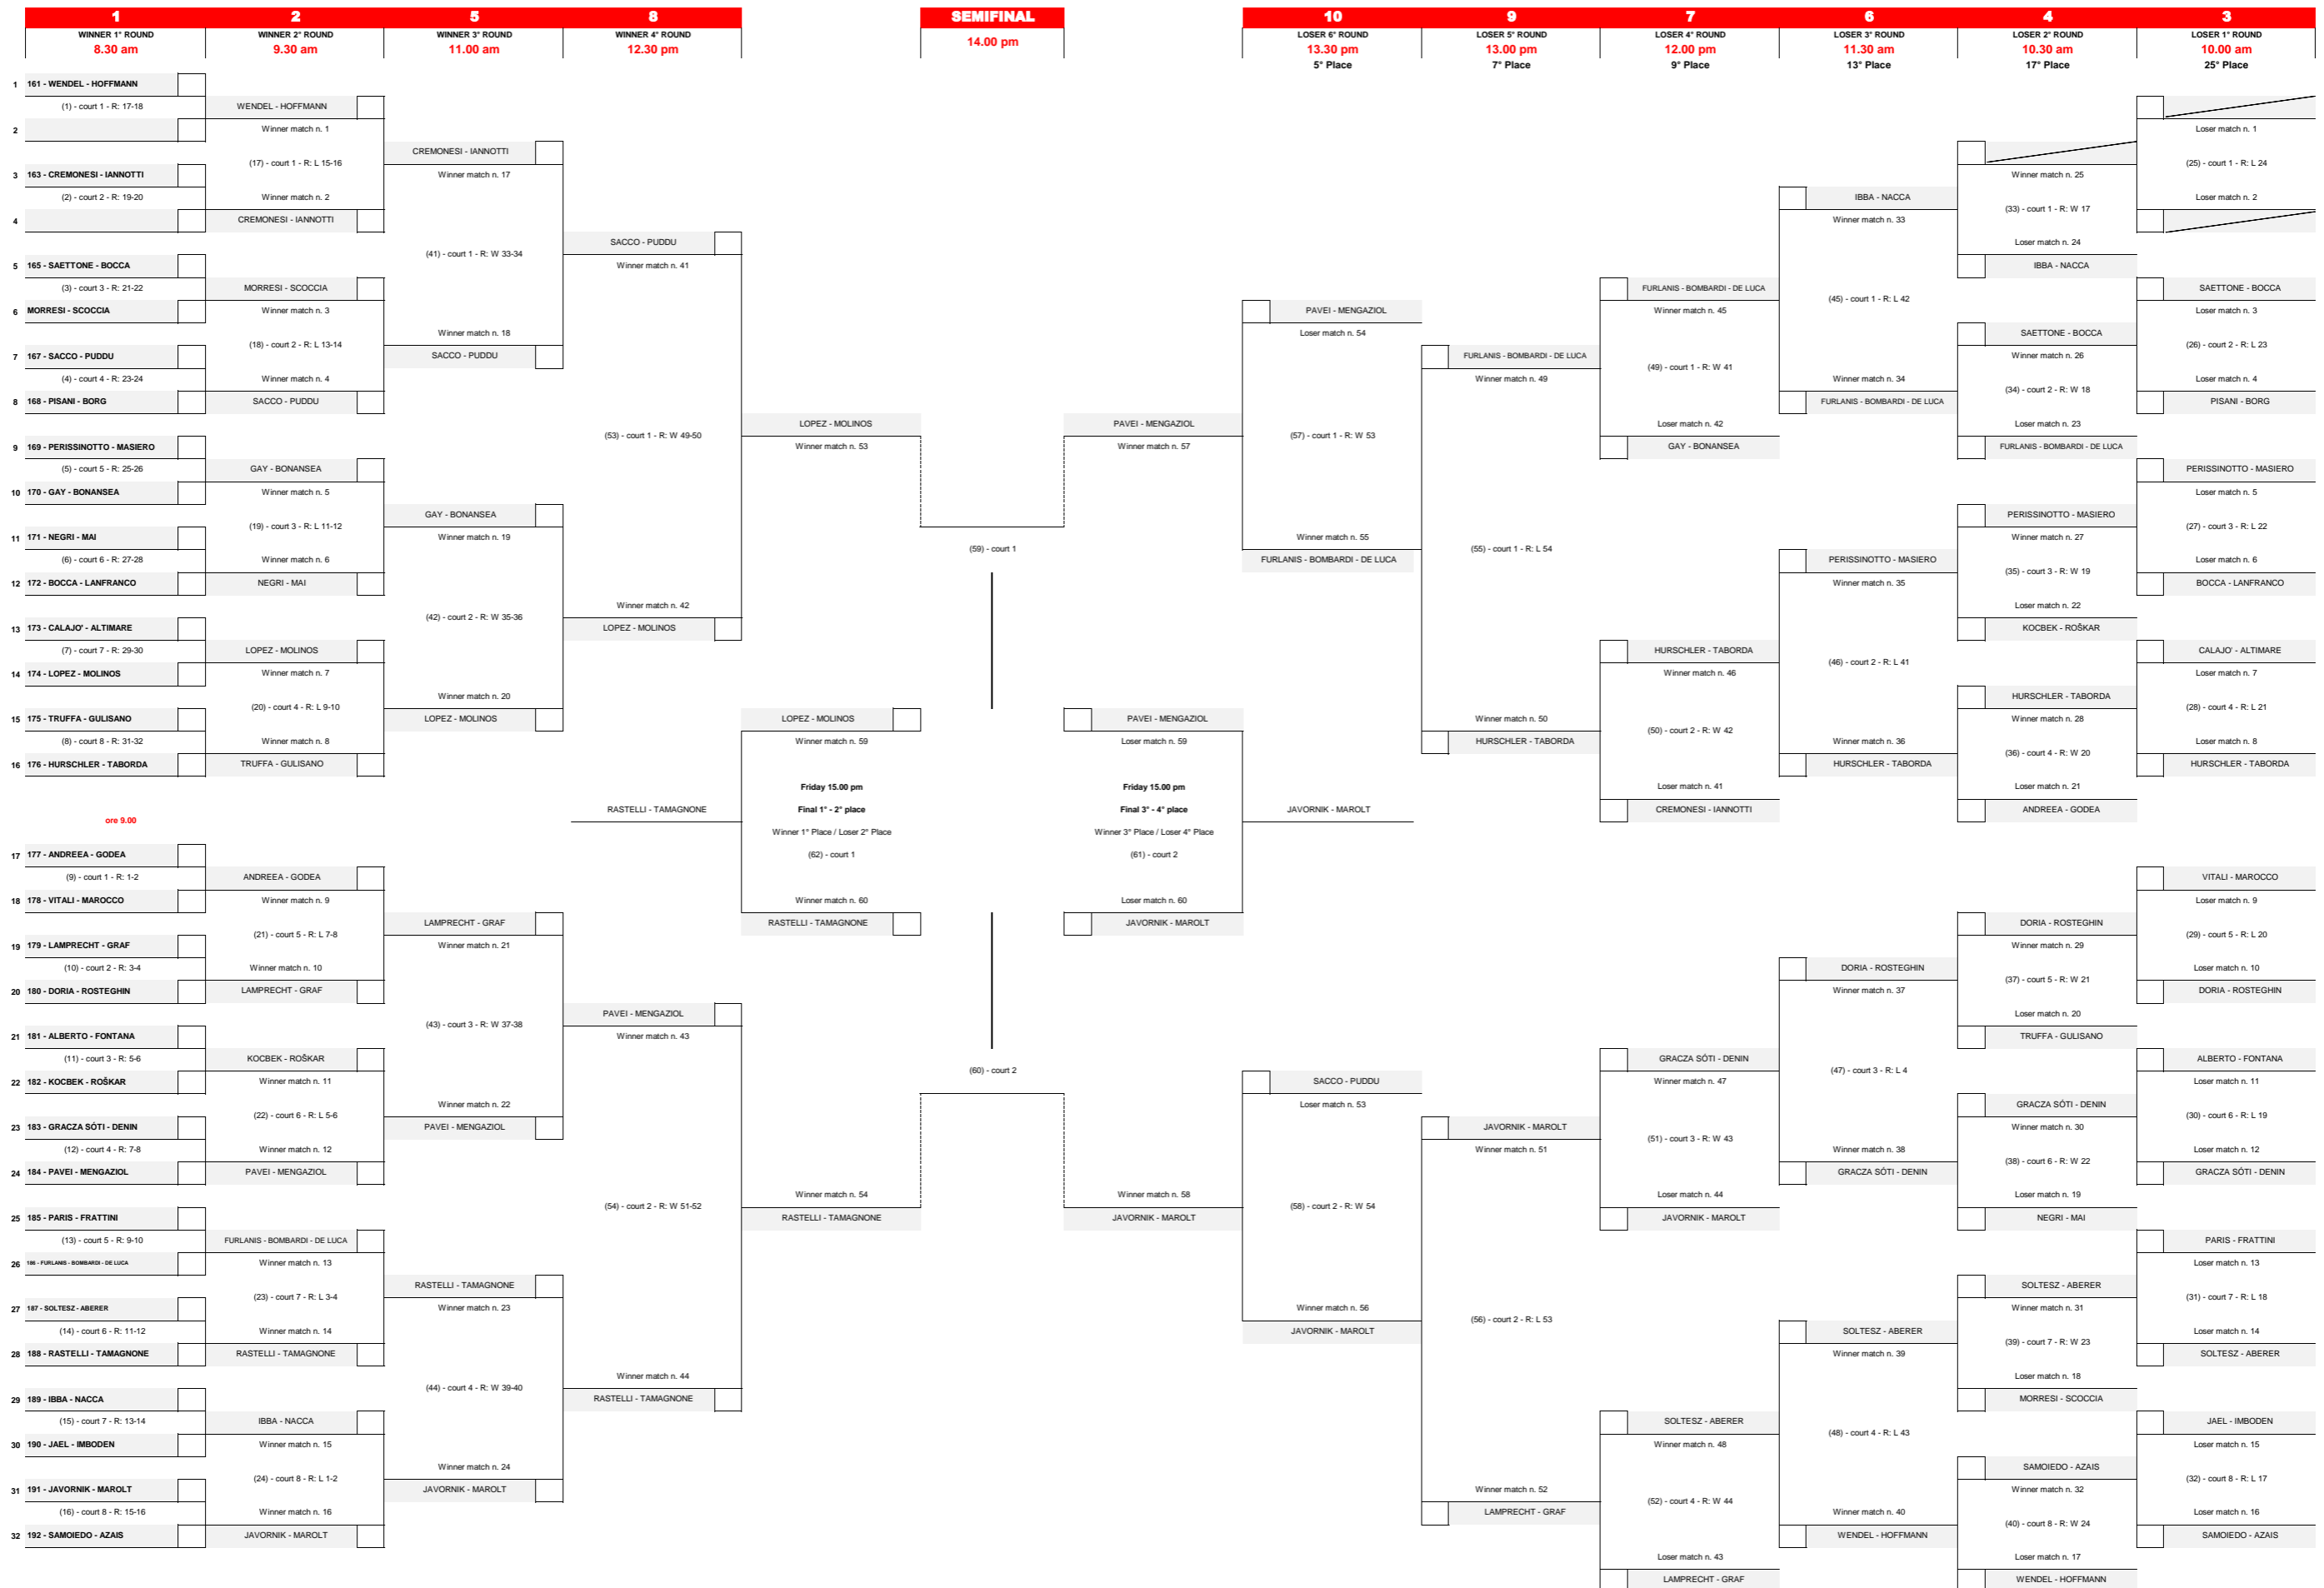

AeQuilibrium Beach Volley Marathon

2x2 FEMALE (FRIDAY) | QUALIFICATION DRAW "06-F"