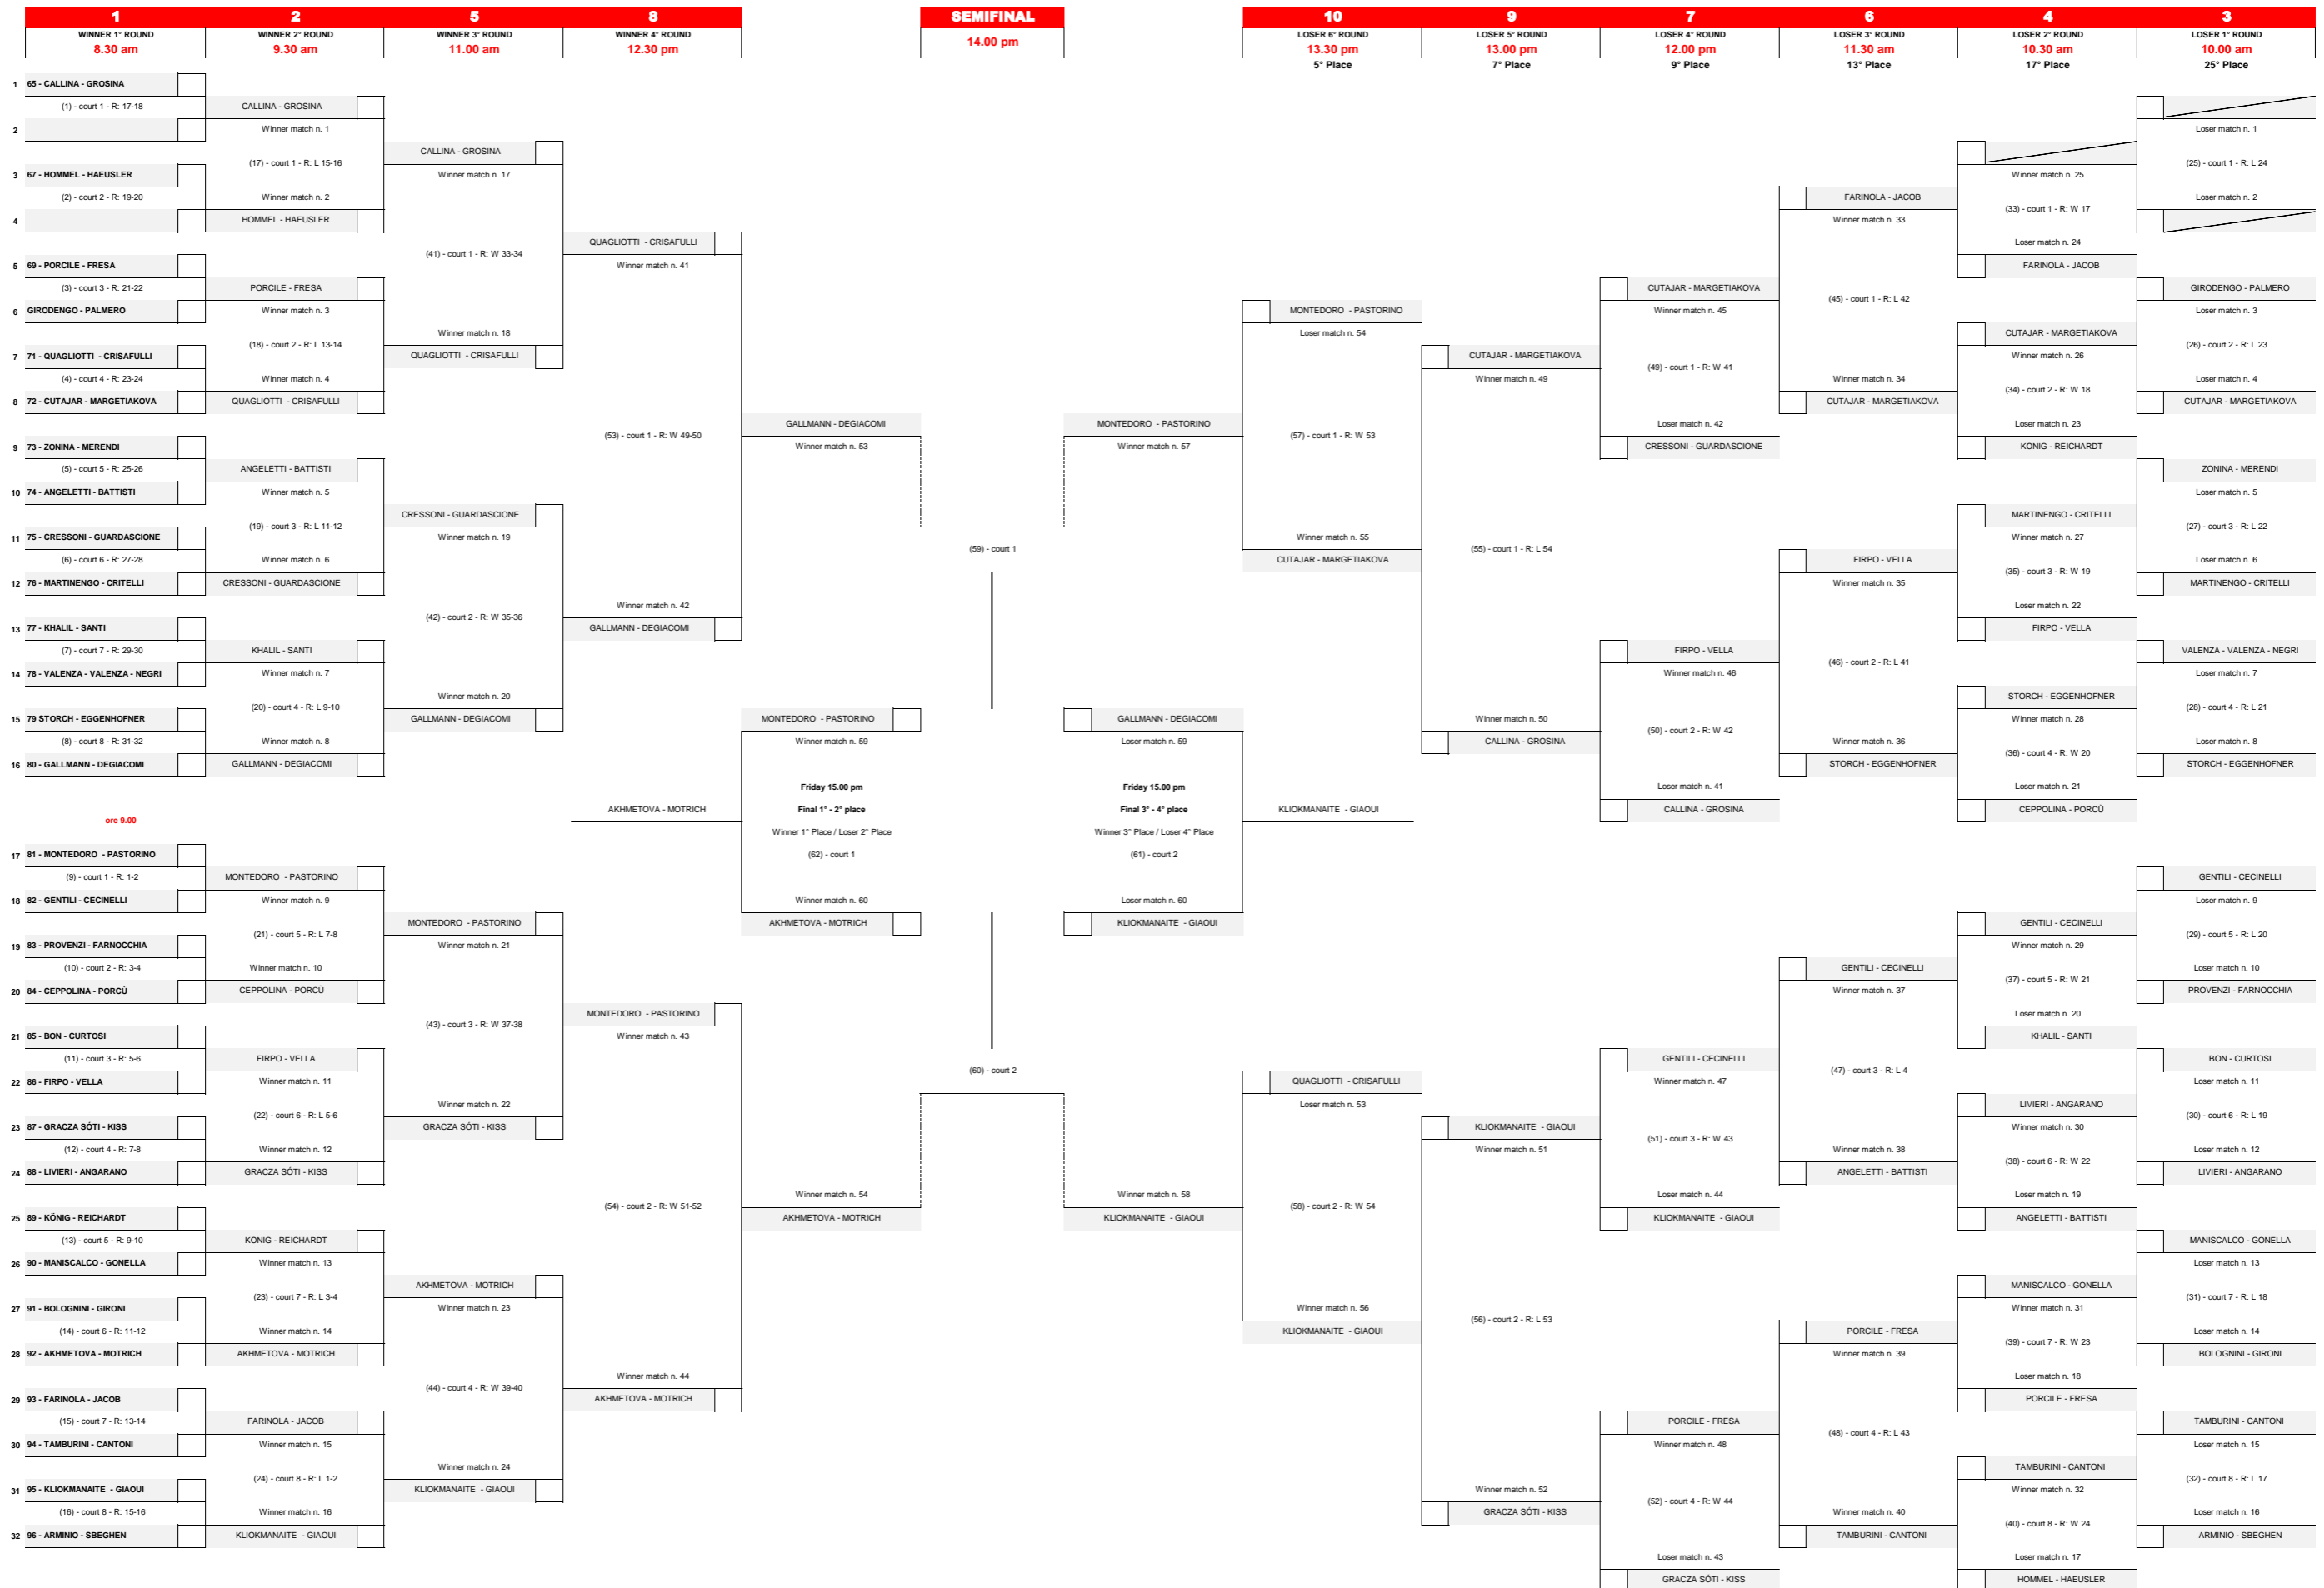

AeQuilibrium Beach Volley Marathon

2x2 FEMALE (FRIDAY) | QUALIFICATION DRAW "03-F"