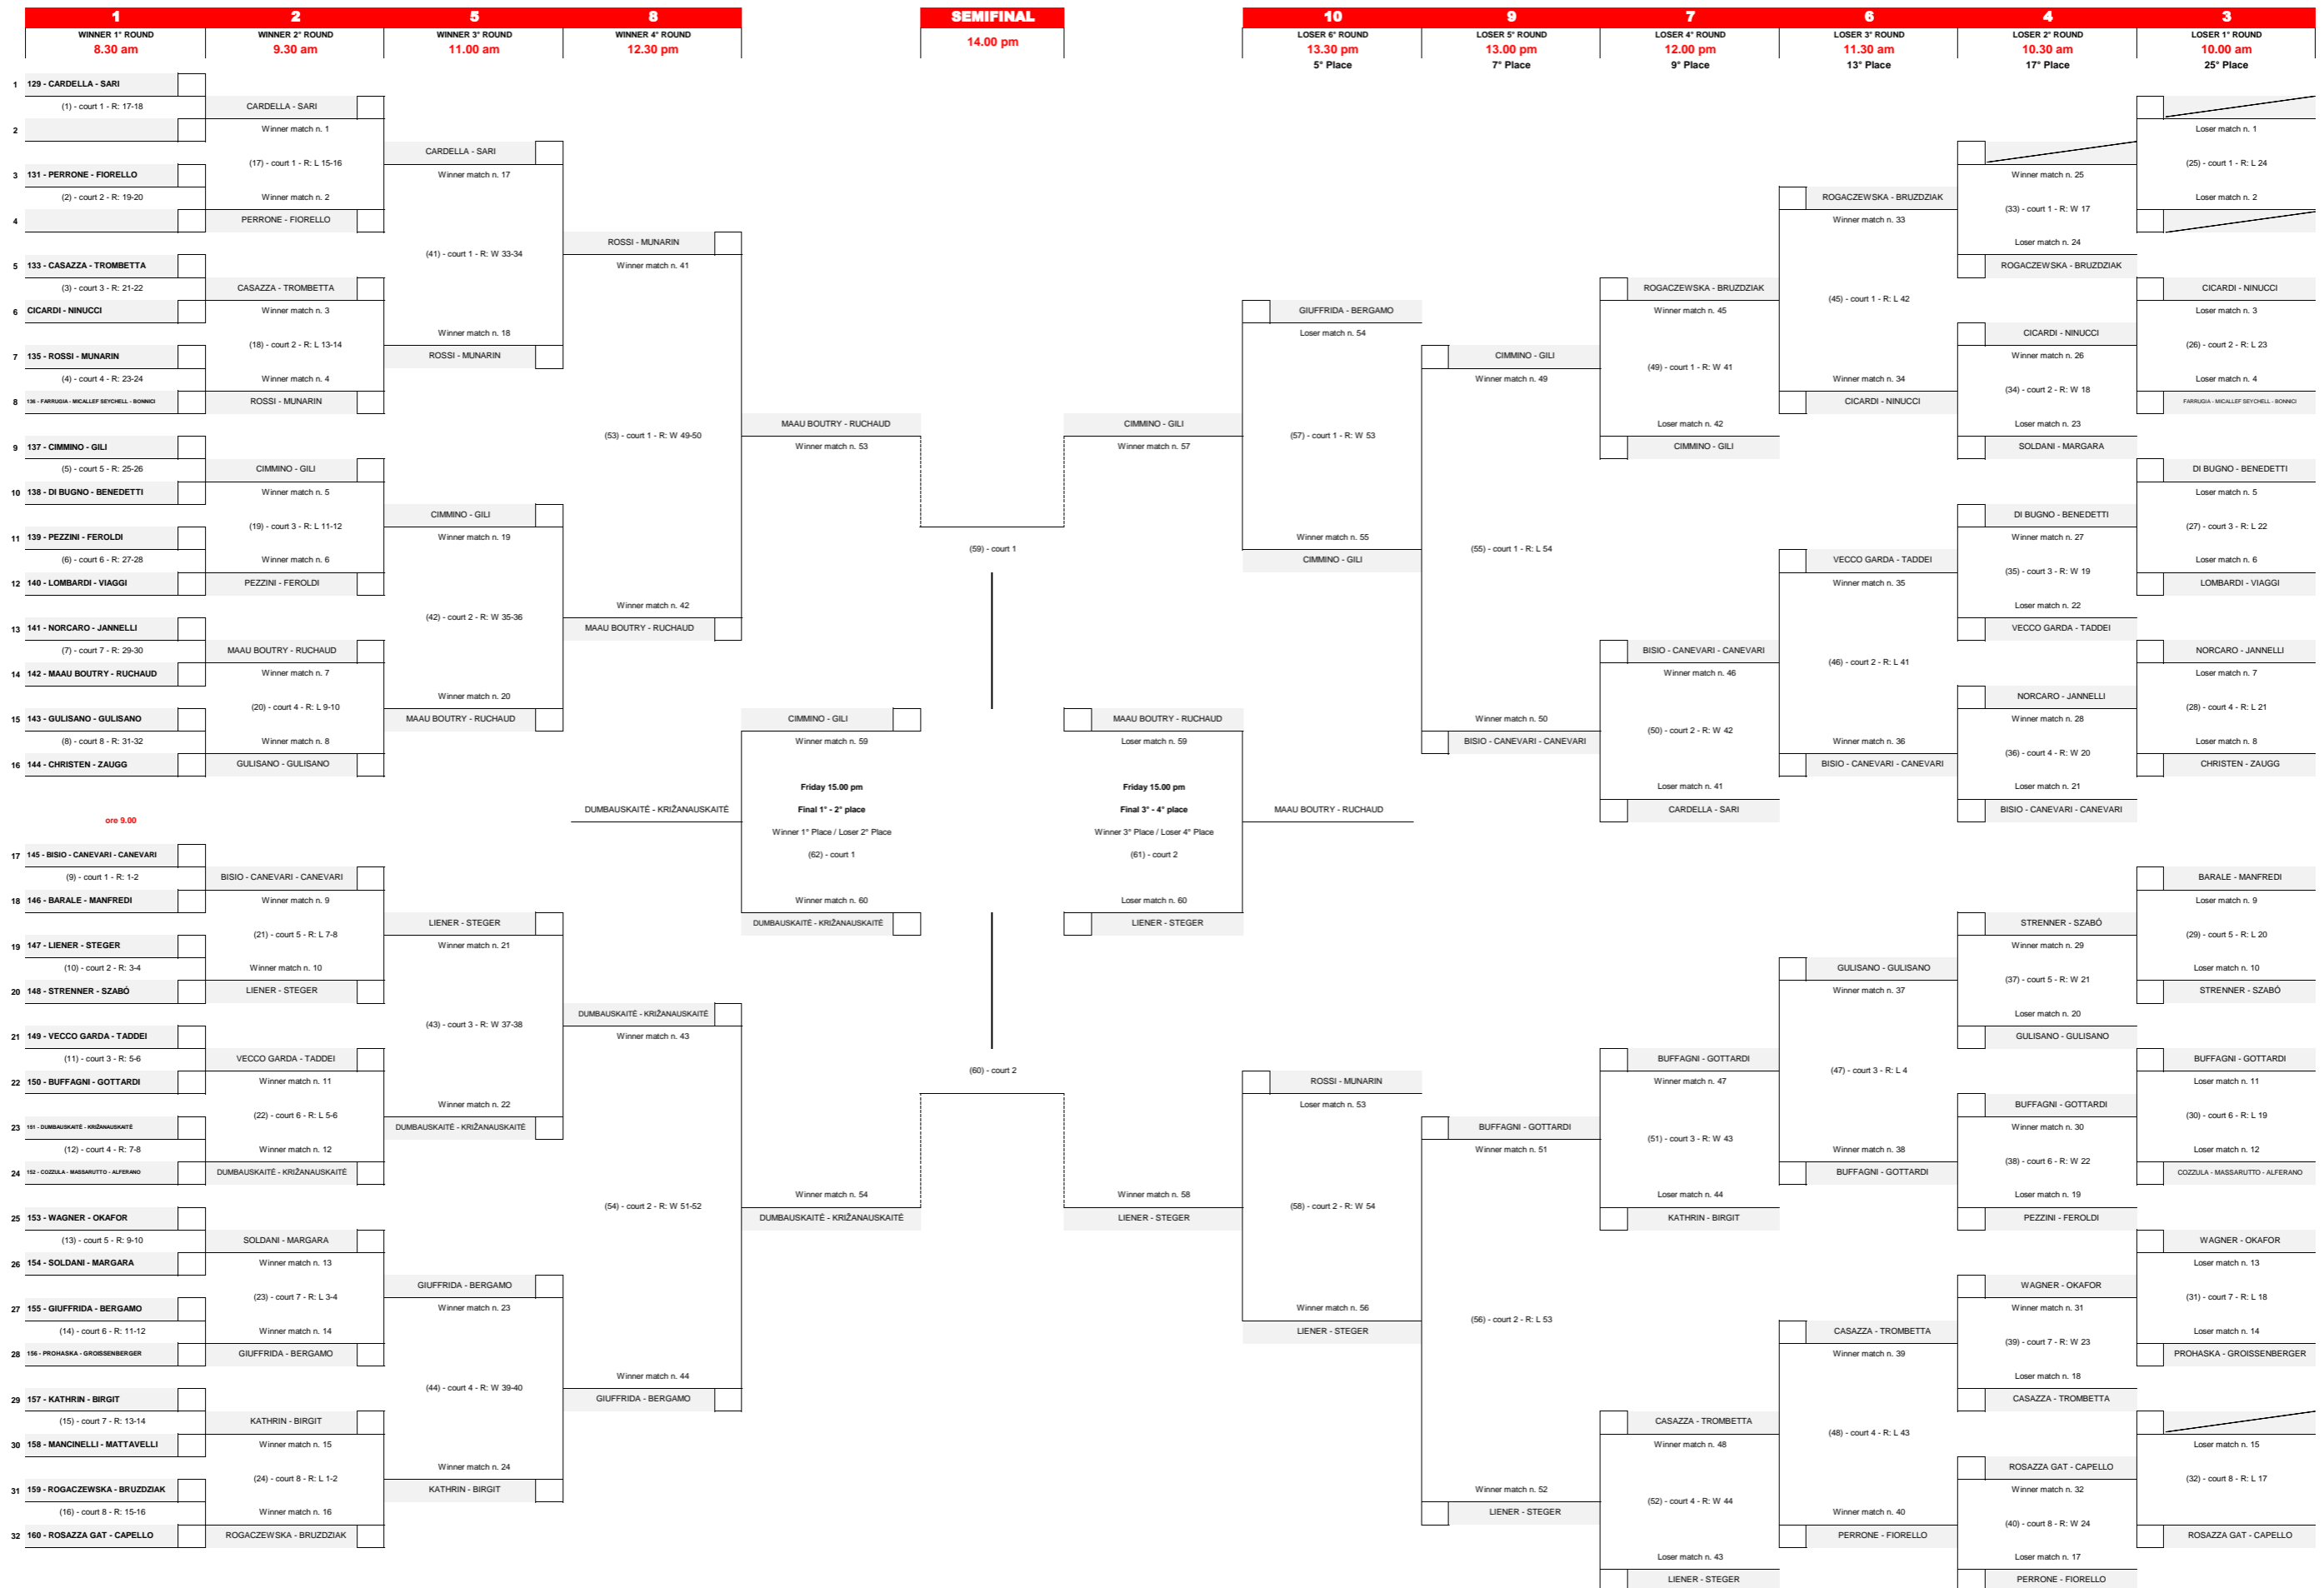

AeQuilibrium Beach Volley Marathon

2x2 FEMALE (FRIDAY) | QUALIFICATION DRAW "05-F"